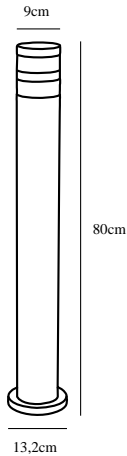

BIRK | GARDEN LIGHTING | BLACK

45518003

nordlux®

Voltage (V): 230 Volt
IP degree if the fixture includes
two types of IP degree: IP44
Maximum compatible bulb
wattage (W): 40W
Class (Class I, Class II, Class III):
Class 2 (Double isolated)
Lampholder type (eg, E27/E14,
etc): E27
Parallel connection possible?:
True

Color: Black
Height (cm): 80
Base Dimention (cm): 13.2
EAN: 5701581363984
TUN: 1896580
Item Number: 45518003
Pcs Per Master Carton: 3

Sales Box Height (cm): 81
Sales Box Width(cm): 13
Sales Box Depth (cm): 14
Sales Box Volume m³ : 0.0147
Net weight of the luminaire (kg):
1.52

Primary material: Aluminium
Secondary material: Plastic
Color of the Glass: Clear

- Build-in parallel connection • Can be mounted on Nordlux base unit
- Build-in parallel connection

Modern and stylish garden light with a graphic design in black lacquered metal and E27 socket. The light is ideal for mounting by the driveway or along the garden path.