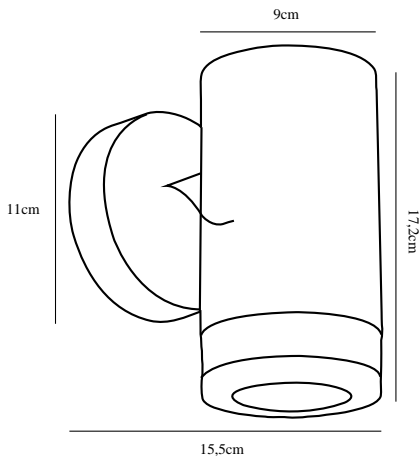

BIRK SINGLE | WALL LIGHTING | BLACK

45521003

nordlux®

Voltage (V): 230 Volt
IP degree if the fixture includes
two types of IP degree: IP44
Maximum compatible bulb
wattage (W): 28W
Class (Class I, Class II, Class III):
Class 1 (Earth contact)
Lampholder type (eg, E27/E14,
etc): GU10
Parallel connection possible?:
True

Color: Black
Height (cm): 17.2
Tube Diameter (cm): 3
Projection (cm): 15.5
EAN: 5701581383388
TUN: 1920527
Item Number: 45521003

Pcs Per Master Carton: 3
Sales Box Height (cm): 12
Sales Box Width(cm): 16
Sales Box Depth (cm): 19
Sales Box Volume m³ : 0.0036
Net weight of the luminaire (kg):
0.56

Primary material: Aluminium
Secondary material: Plastic
Color of the Glass: Clear

• Build-in parallel connection • Build-in parallel connection

Nordlux Birk is a single wall light in a modern and stylish design. The wall light is ideal for illumination for driveways, garages or entrances.