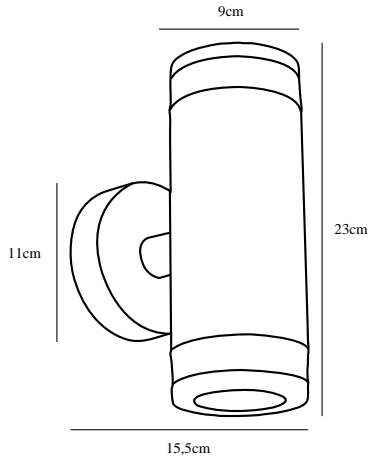

# BIRK DOUBLE | WALL LIGHTING | BLACK

45501003

nordlux®

Voltage (V): 230 Volt  
IP degree if the fixture includes two types of IP degree: IP44  
Maximum compatible bulb wattage (W): 2X28W  
Class (Class I, Class II, Class III): Class 1 (Earth contact)  
Lampholder type (eg, E27/E14, etc): GU10  
Parallel connection possible?: True

Color: Black  
Height (cm): 23.5  
Tube Diameter (cm): 3  
Projection (cm): 15.5  
EAN: 5701581363885  
TUN: 1896579  
Item Number: 45501003

Pcs Per Master Carton: 3  
Sales Box Height (cm): 12  
Sales Box Width(cm): 16  
Sales Box Depth (cm): 24  
Sales Box Volume m<sup>3</sup> : 0.0046  
Net weight of the luminaire (kg): 0.7