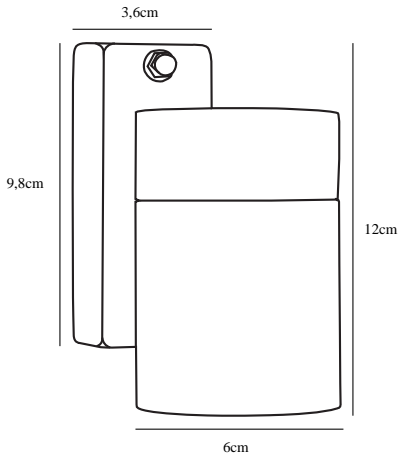

# TIN SINGLE | WALL LIGHTING | BLACK

21509903

nordlux®

Voltage (V): 230 Volt  
IP degree if the fixture includes  
two types of IP degree: IP54  
Maximum compatible bulb  
wattage (W): 35W  
Class (Class I, Class II, Class III):  
Class 1 (Earth contact)  
Lampholder type (eg, E27/E14,  
etc): GU10  
Parallel connection possible?:  
False

Primary material: Metal  
Secondary material: Glass  
Color of the Glass: Clear

Color: Black  
Height (cm): 10.5  
Width (cm): 7.6  
Projection (cm): 12.5  
EAN: 5701581322981  
TUN: 1824807  
Item Number: 21509903

Pcs Per Master Carton: 3  
Sales Box Height (cm): 8  
Sales Box Width(cm): 11  
Sales Box Depth (cm): 13.5  
Sales Box Volume m<sup>3</sup> : 0.0012  
Net weight of the luminaire (kg):  
0.367

• Retrofit GU10 bulbs • Retrofit GU10 bulbs