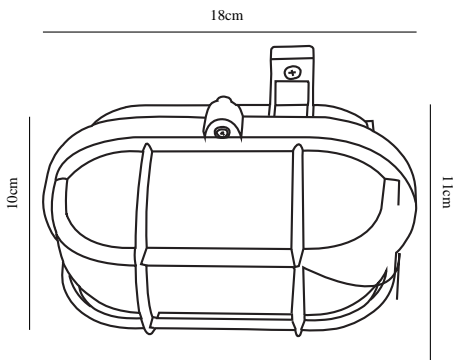

SKOTLAMPE | WALL LIGHTING | BLACK

17051003

nordlux®

Voltage (V): 230 Volt
IP degree if the fixture includes
two types of IP degree: IP44
Maximum compatible bulb
wattage (W): 60W
Class (Class I, Class II, Class III):
Class 2 (Double isolated)
Lampholder type (eg, E27/E14,
etc): E27
Parallel connection possible?:
True

Color: Black
Width (cm): 10
Length (cm): 18
Projection (cm): 11
EAN: 4017506013331
TUN: 5909319
Item Number: 17051003
Pcs Per Master Carton: 4

Sales Box Height (cm): 11
Sales Box Width(cm): 12
Sales Box Depth (cm): 18
Sales Box Volume m³ : 0.0024
Net weight of the luminaire (kg):
0.44