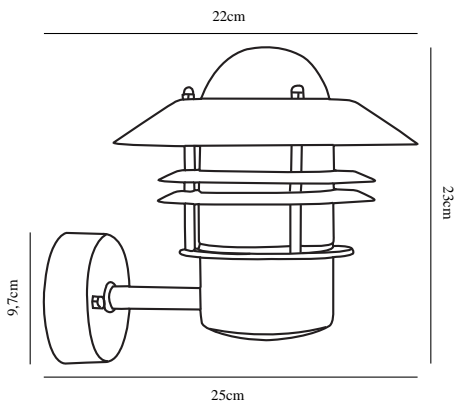

BLOKHUS UP | WALL LIGHTING | BLACK

25011003

nordlux®

Voltage (V): 230 Volt
IP degree if the fixture includes two types of IP degree: IP54
Maximum compatible bulb wattage (W): 60W
Class (Class I, Class II, Class III): Class 1 (Earth contact)
Lampholder type (eg, E27/E14, etc): E27
Parallel connection possible?: True

Color: Black
Height (cm): 23
Shade Diameter (cm): 22
Projection (cm): 25
EAN: 5701581204072
TUN: 5303901
Item Number: 25011003
Pcs Per Master Carton: 3

Sales Box Height (cm): 22.5
Sales Box Width(cm): 23
Sales Box Depth (cm): 22
Sales Box Volume m³ : 0.0114
Net weight of the luminaire (kg): 1.24

Primary material: Galvanized steel
Secondary material: Glass
Color of the Glass: Clear

• Build-in parallel connection • Build-in parallel connection

A classic light fixture from Nordlux, suitable for mounting in the driveway, at the entrance, on the terrace, or on the patio. This model is designed with an upward facing lampshade.