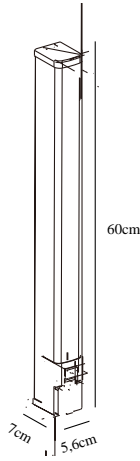

# SJAVER | BATH LIGHTING | WHITE

2110711001

nordlux®

Voltage (V): 230 Volt  
IP degree if the fixture includes  
two types of IP degree: IP44  
Class (Class I, Class II, Class III):  
Class 1 (Earth contact)  
Lampholder type (eg, E27/E14,  
etc): LED Module  
Switch placement: On the fixture

Primary material: Plastic  
Secondary material: Aluminium  
Color of the cable: White  
Length of the cable (cm): 35  
Is the cable replaceable: False  
Color: White

Height (cm): 7  
Width (cm): 5.6  
Length (cm): 60

EAN: 5704924007385  
TUN: 2160543  
Item Number: 2110711001  
Pcs Per Master Carton: 3  
Sales Box Height (cm): 8.5

Sales Box Width(cm): 68  
Sales Box Depth (cm): 6.5  
Sales Box Volume m<sup>3</sup> : 0.0038  
Net weight of the luminaire (kg):  
0.7