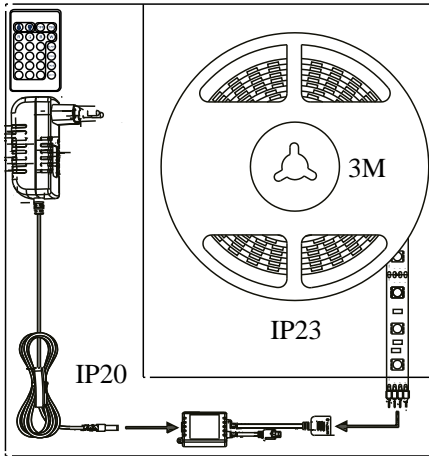

# LED STRIP 3M | RAIL SYSTEMS

47970000

nordlux®

Voltage (V): 12 Volt  
IP degree if the fixture includes  
two types of IP degree: IP23  
Class (Class I, Class II, Class III):  
Class 3 (12V)  
Lampholder type (eg, E27/E14,  
etc): LED Module

Primary material: Silicone  
Secondary material: Plastic  
Color of the cable: White  
Length of the cable (cm): 120

Height (cm): 0.7  
Width (cm): 1  
Length (cm): 300  
EAN: 5701581443587  
TUN: 1991550  
Item Number: 47970000  
Pcs Per Master Carton: 6  
Sales Box Height (cm): 5.5

Sales Box Width(cm): 18.1  
Sales Box Depth (cm): 15  
Sales Box Volume m<sup>3</sup> : 0.0015  
Net weight of the luminaire (kg):  
0.264

Useful Lumen (lm): 0  
Color Temperature (K): RGB  
Ra-value : 0  
Lifetime (h): 30000  
Spread Angle (°) (beam angle of  
luminaire): 120  
Candela (cd) (for directional  
lamp only): 0

- Stepless dimmable 0-100% by remote control incl.
- RGB by remote control incl.
- Cable 1,2m included
- Stepless dimmable 0-100% by remote control incl.

With Nordlux's LED strips, you can create a look for the room that is visually rich yet also practical. Use LED strips to create cosy, subdued lighting that can be easily concealed beneath kitchen cabinets, as the LED strips are very thin.