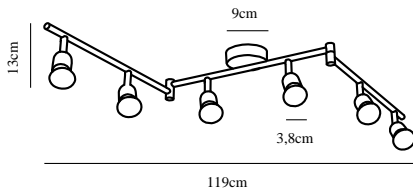

AVENUE 6-SPOT | SPOTS | BRUSHED STEEL

47490032

nordlux®

Voltage (V): 230 Volt
IP degree if the fixture includes
two types of IP degree: IP20
Maximum compatible bulb
wattage (W): 3W
Class (Class I, Class II, Class III):
Class 1 (Earth contact)
Lampholder type (eg, E27/E14,
etc): GU10

Primary material: Metal

Color: Brushed steel
Shade Diameter (cm): 3.8
Length (cm): 119
Projection (cm): 13
EAN: 5701581443488
TUN: 1991557
Item Number: 47490032
Pcs Per Master Carton: 2

Sales Box Height (cm): 14
Sales Box Width(cm): 14
Sales Box Depth (cm): 42
Sales Box Volume m³ : 0.0082
Net weight of the luminaire (kg):
1.3

Useful Lumen (lm): 230
Color Temperature (K): 3000
Ra-value : 80
Lifetime (h): 15000
Spread Angle (°) (beam angle of
luminaire): 120
Candela (cd) (for directional
lamp only): 0
Energy Class: F

• Classic functional style