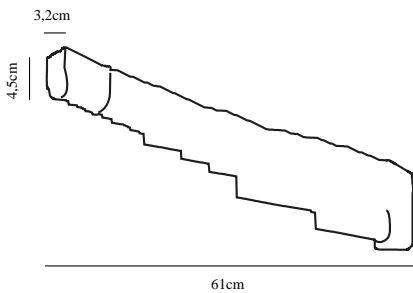

ARLINGTON 60 | UNDER CABINET | WHITE

47826101

nordlux®

Voltage (V): 230 Volt
IP degree if the fixture includes
two types of IP degree: IP20
Class (Class I, Class II, Class III):
Class 2 (Double isolated)
Lampholder type (eg, E27/E14,
etc): LED Module

Primary material: Plastic

Color: White

Width (cm): 3.2
Length (cm): 61
Projection (cm): 4.5

EAN: 5701581418288
TUN: 1975440
Item Number: 47826101
Pcs Per Master Carton: 6

Sales Box Height (cm): 3
Sales Box Width(cm): 5
Sales Box Depth (cm): 82
Sales Box Volume m³ : 0.0012
Net weight of the luminaire (kg):
0.194

Useful Lumen (lm): 1000
Color Temperature (K): 4000
Ra-value : 80
Lifetime (h): 25000
Spread Angle (°) (beam angle of
luminaire): 150
Candela (cd) (for directional
lamp only): 0
Energy Class: E

• Ideally suited for under cabinet lighting

This universally applicable batten with integrated LED, a long product lifetime of 25.000 hours in IP20 is a great and energy efficient replacement for classical T8 fluorescent fixtures.