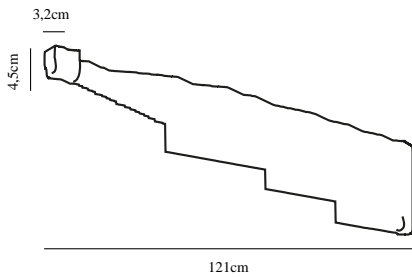

ARLINGTON 120 | UNDER CABINET | WHITE

47836101

nordlux®

Voltage (V): 230 Volt
IP degree if the fixture includes
two types of IP degree: IP20
Class (Class I, Class II, Class III):
Class 2 (Double isolated)
Lampholder type (eg, E27/E14,
etc): LED Module

Primary material: Plastic

Color: White

Width (cm): 3.2
Length (cm): 121
Projection (cm): 4.5

EAN: 5701581418387
TUN: 1975441
Item Number: 47836101
Pcs Per Master Carton: 6

Sales Box Height (cm): 3
Sales Box Width(cm): 4
Sales Box Depth (cm): 121
Sales Box Volume m³ : 0.0015
Net weight of the luminaire (kg):
0.32

Useful Lumen (lm): 1900
Color Temperature (K): 4000
Ra-value : 80
Lifetime (h): 25000
Spread Angle (°) (beam angle of
luminaire): 150
Candela (cd) (for directional
lamp only): 0
Energy Class: E

• Ideally suited for under cabinet lighting

This universally applicable batten with integrated LED, a long product lifetime of 25.000 hours in IP20 is a great and energy efficient replacement for classical T8 fluorescent fixtures.