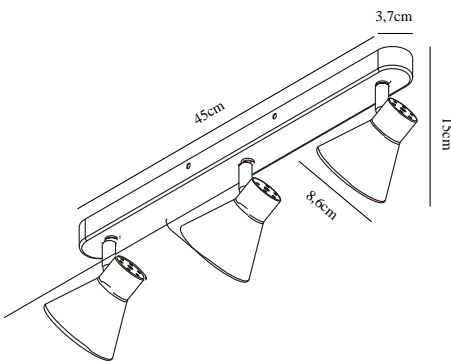

# EIK 3-SPOT | SPOTS | GREY

45780110

nordlux®

Voltage (V): 230 Volt  
IP degree if the fixture includes  
two types of IP degree: IP20  
Maximum compatible bulb  
wattage (W): 35W  
Class (Class I, Class II, Class III):  
Class 1 (Earth contact)  
Lampholder type (eg, E27/E14,  
etc): GU10  
Dimmerable: Yes with compatible  
bulb

Color: Grey  
  
Shade Diameter (cm): 8.6  
Length (cm): 45  
Projection (cm): 15  
  
EAN: 5701581369986  
TUN: 1902477  
Item Number: 45780110

Pcs Per Master Carton: 3  
Sales Box Height (cm): 48  
Sales Box Width(cm): 10  
Sales Box Depth (cm): 14  
Sales Box Volume m<sup>3</sup> : 0.0067  
Net weight of the luminaire (kg):  
0.61