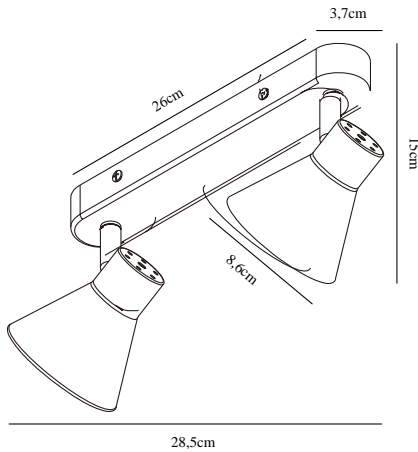

EIK 2-SPOT | SPOTS | WHITE

45770101

nordlux®

Voltage (V): 230 Volt
IP degree if the fixture includes
two types of IP degree: IP20
Maximum compatible bulb
wattage (W): 35W
Class (Class I, Class II, Class III):
Class 1 (Earth contact)
Lampholder type (eg, E27/E14,
etc): GU10
Dimmerable: Yes with compatible
bulb

Color: White
Shade Diameter (cm): 8.6
Length (cm): 28.5
Projection (cm): 15
EAN: 5701581369689
TUN: 1902466
Item Number: 45770101

Pcs Per Master Carton: 3
Sales Box Height (cm): 10
Sales Box Width(cm): 14
Sales Box Depth (cm): 28
Sales Box Volume m³ : 0.0039
Net weight of the luminaire (kg):
0.45

Primary material: Metal

• Contemporary and simple style • Contemporary and simple style

Discreet and practical spotlight fixture with two spotlights in white. This spotlight can be placed in different locations in the home and create focus or cosiness depending on how it is placed.