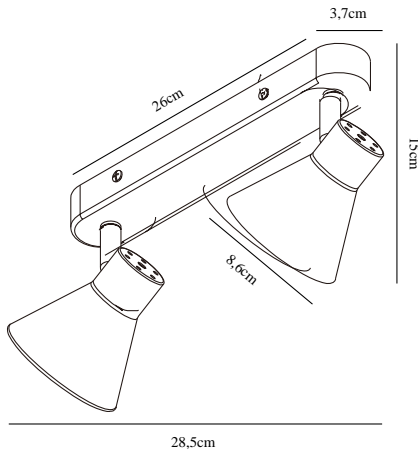

# EIK 2-SPOT | SPOTS | GREY

45770110

nordlux®

Voltage (V): 230 Volt  
IP degree if the fixture includes  
two types of IP degree: IP20  
Maximum compatible bulb  
wattage (W): 35W  
Class (Class I, Class II, Class III):  
Class 1 (Earth contact)  
Lampholder type (eg, E27/E14,  
etc): GU10  
Dimmerable: Yes with compatible  
bulb

Color: Grey  
Shade Diameter (cm): 8.6  
Length (cm): 28.5  
Projection (cm): 15  
EAN: 5701581369788  
TUN: 1902469  
Item Number: 45770110

Pcs Per Master Carton: 3  
Sales Box Height (cm): 10  
Sales Box Width(cm): 14  
Sales Box Depth (cm): 28  
Sales Box Volume m<sup>3</sup> : 0.0039  
Net weight of the luminaire (kg):  
0.45

Primary material: Metal

• Contemporary and simple style • Contemporary and simple style

Discreet and practical spotlight fixture with two spotlights in grey. This spotlight can be placed in different locations in the home and create focus or cosiness depending on how it is placed.