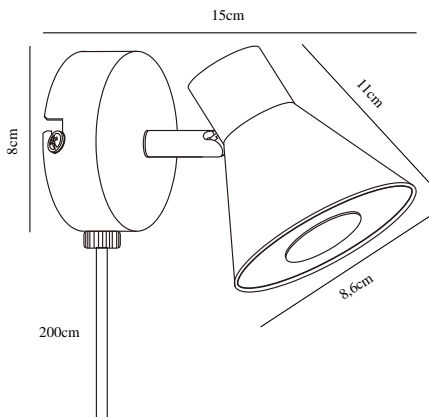

EIK | WALL LIGHTING | WHITE

45761001

nordlux®

Voltage (V): 230 Volt
IP degree if the fixture includes
two types of IP degree: IP20
Maximum compatible bulb
wattage (W): 35W
Class (Class I, Class II, Class III):
Class 2 (Double isolated)
Lampholder type (eg, E27/E14,
etc): GU10
Dimmerable: Yes with compatible
bulb
Switch placement: On the cable

Color: White
Height (cm): 11
Shade Diameter (cm): 8.6
Projection (cm): 15
EAN: 5701581369481
TUN: 1902422
Item Number: 45761001
Pcs Per Master Carton: 3

Sales Box Height (cm): 10
Sales Box Width(cm): 12
Sales Box Depth (cm): 14
Sales Box Volume m³ : 0.0017
Net weight of the luminaire (kg):
0.32

Primary material: Metal
Color of the cable: White
Length of the cable (cm): 200
Is the cable replaceable: True

• Contemporary and simple style

In all its simplicity, The Eik series is still extremely decorative. The shape of the shade creates a pleasant illuminating surface for a comfortable and beautiful glow. An obvious ease arises between the shade and the frame, and the adjustable shade on the table lamp results in a flexible design.

Discreet and practical spotlight fixture with a single spotlight in white. This spotlight can be placed in different locations in the home and create focus or cosiness depending on how it is placed.