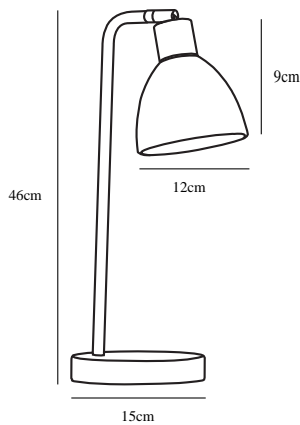

RAY | TABLE LIGHTING | BLACK

63201003

nordlux®

Voltage (V): 230 Volt
IP degree if the fixture includes two types of IP degree: IP20
Maximum compatible bulb wattage (W): 40W
Class (Class I, Class II, Class III): Class 2 (Double isolated)
Lampholder type (eg, E27/E14, etc): E14
Dimmerable: Yes with compatible bulb
Switch placement: On the cable

Primary material: Metal
Color of the cable: Black
Length of the cable (cm): 180
Is the cable replaceable: False

Color: Black
Height (cm): 46
Tube Diameter (cm): 1.2
Shade Diameter (cm): 12
Shade Height (cm): 9
Base Dimension (cm): 15
Projection (cm): 22
EAN: 5701581344983
TUN: 1850679
Item Number: 63201003
Pcs Per Master Carton: 3

Sales Box Height (cm): 17
Sales Box Width(cm): 17
Sales Box Depth (cm): 48
Sales Box Volume m³ : 0.0139
Net weight of the luminaire (kg): 1.433

• Classic and stylish design

The Ray table light from Nordlux is a table light in a very classic and stylish design. The light has a finish of black lacquered steel. The light provides a soft and pleasant light that suits many areas in the home. Use it as a decorative light in a corner that requires a little extra light, or use it as a reading light by the good armchair, or on the bedside table.