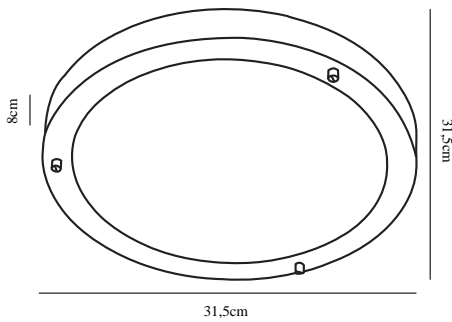

# ANCONA MAXI E27 | CEILING LIGHTING | BRUSHED STEEL

25316132

Voltage (V): 230 Volt  
IP degree if the fixture includes  
two types of IP degree: IP44/43  
Maximum compatible bulb  
wattage (W): 2X40W  
Class (Class I, Class II, Class III):  
Class 1 (Earth contact)  
Lampholder type (eg, E27/E14,  
etc): E27  
Dimmerable: Yes with compatible  
bulb

Primary material: Metal  
Secondary material: Glass  
Color of the Glass: Opal white

Color: Brushed steel  
Shade Diameter (cm): 31.5  
Projection (cm): 8

EAN: 5701581277274  
TUN: 1456141  
Item Number: 25316132  
Pcs Per Master Carton: 3

Sales Box Height (cm): 34  
Sales Box Width(cm): 10  
Sales Box Depth (cm): 34  
Sales Box Volume m<sup>3</sup> : 0.0116  
Net weight of the luminaire (kg):  
1.109

• Ideally suited for combination with NORDLUX SMART • Ideally suited for combination with  
NORDLUX SMART