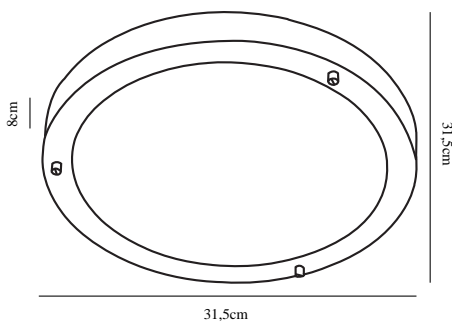

# ANCONA MAXI E27 | CEILING LIGHTING | WHITE

25316101

nordlux®

Voltage (V): 230 Volt  
IP degree if the fixture includes two types of IP degree: IP44/43  
Maximum compatible bulb wattage (W): 2X40W  
Class (Class I, Class II, Class III): Class 1 (Earth contact)  
Lampholder type (eg, E27/E14, etc): E27  
Dimmerable: Yes with compatible bulb

Primary material: Metal  
Secondary material: Glass  
Color of the Glass: Opal white

Color: White  
Shade Diameter (cm): 31.5  
Projection (cm): 8  
EAN: 5701581278479  
TUN: 1483326  
Item Number: 25316101  
Pcs Per Master Carton: 3

Sales Box Height (cm): 34  
Sales Box Width(cm): 10  
Sales Box Depth (cm): 34  
Sales Box Volume m<sup>3</sup> : 0.0116  
Net weight of the luminaire (kg): 1.109

• Ideally suited for combination with NORDLUX SMART • Ideally suited for combination with NORDLUX SMART