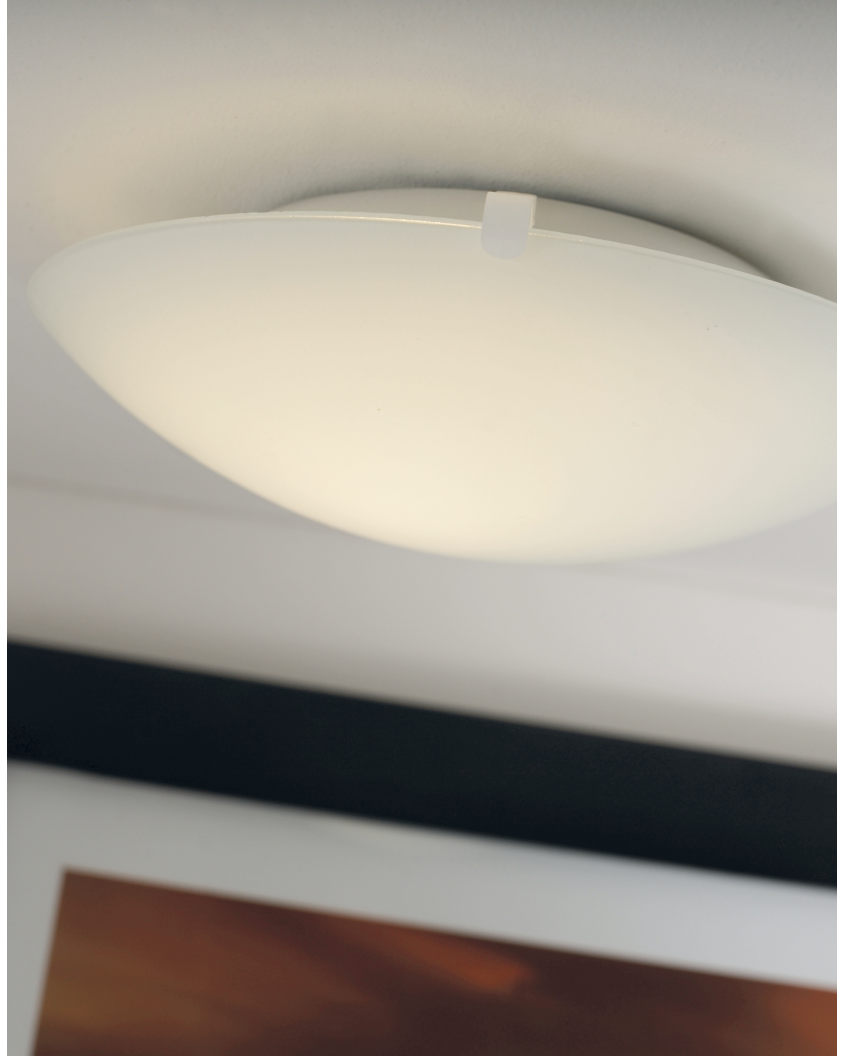

# STANDARD | CEILING LIGHTING | WHITE

25326001

nordlux®

Voltage (V): 230 Volt  
IP degree if the fixture includes two types of IP degree: IP20  
Maximum compatible bulb wattage (W): 60W  
Class (Class I, Class II, Class III): Class 1 (Earth contact)  
Lampholder type (eg, E27/E14, etc): E27  
Dimmerable: Yes with compatible bulb

Primary material: Glass  
Secondary material: Metal  
Color of the Glass: Opal white

Color: White  
Shade Diameter (cm): 25  
Projection (cm): 7.5  
EAN: 5701581027039  
TUN: 5788103  
Item Number: 25326001

Pcs Per Master Carton: 3  
Sales Box Height (cm): 26  
Sales Box Width(cm): 9  
Sales Box Depth (cm): 26  
Sales Box Volume m<sup>3</sup> : 0.0061  
Net weight of the luminaire (kg): 0.535

• Ideally suited for combination with NORDLUX SMART • Ideally suited for combination with NORDLUX SMART

Standard ceiling light from Nordlux is a classic light in a timeless design. With its opal white glass shade, the light gives a lovely, soft and warm light that makes the light suitable in many different rooms. Use it in the bathroom, in the hallway, or in the children's room.