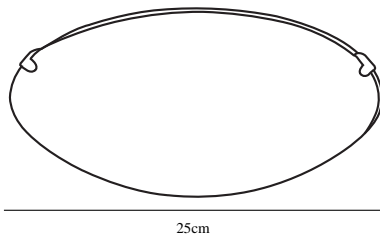

STANDARD | CEILING LIGHTING | WHITE

25326001

nordlux®

Voltage (V): 230 Volt
IP degree if the fixture includes two types of IP degree: IP20
Maximum compatible bulb wattage (W): 60W
Class (Class I, Class II, Class III): Class 1 (Earth contact)
Lampholder type (eg, E27/E14, etc): E27
Dimmerable: Yes with compatible bulb

Primary material: Glass
Secondary material: Metal
Color of the Glass: Opal white

Color: White
Shade Diameter (cm): 25
Projection (cm): 7.5
EAN: 5701581027039
TUN: 5788103
Item Number: 25326001

Pcs Per Master Carton: 3
Sales Box Height (cm): 26
Sales Box Width(cm): 9
Sales Box Depth (cm): 26
Sales Box Volume m³ : 0.0061
Net weight of the luminaire (kg): 0.535

• Ideally suited for combination with NORDLUX SMART • Ideally suited for combination with NORDLUX SMART

Standard ceiling light from Nordlux is a classic light in a timeless design. With its opal white glass shade, the light gives a lovely, soft and warm light that makes the light suitable in many different rooms. Use it in the bathroom, in the hallway, or in the children's room.