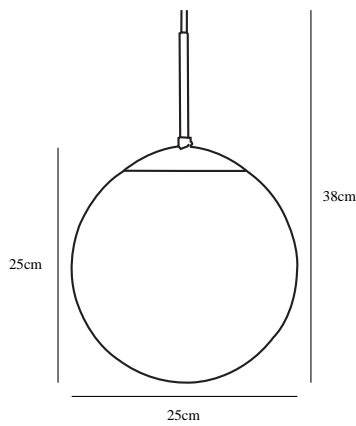

CAFE 25 | PENDANTS/SUSPENDED LIGHTING

39573001

nordlux®

Voltage (V): 230 Volt
IP degree if the fixture includes
two types of IP degree: IP20
Maximum compatible bulb
wattage (W): 25W
Class (Class I, Class II, Class III):
Class 2 (Double isolated)
Lampholder type (eg, E27/E14,
etc): E27
Dimmerable: Yes with compatible
bulb

Height (cm): 38
Shade Diameter (cm): 25
Shade Height (cm): 25
EAN: 5701581103016
TUN: 5927037
Item Number: 39573001
Pcs Per Master Carton: 3

Sales Box Height (cm): 32
Sales Box Width(cm): 31
Sales Box Depth (cm): 31
Sales Box Volume m³ : 0.0308
Net weight of the luminaire (kg):
0.681

Primary material: Glass
Secondary material: Metal
Color of the Glass: Opal white
Color of the cable: Clear
Length of the cable (cm): 180
Is the cable replaceable: False

• Glamorous modern style

Simple and beautiful pendant light in glass from Nordlux. Elegant lighting for hanging above your kitchen table or in the hallway.