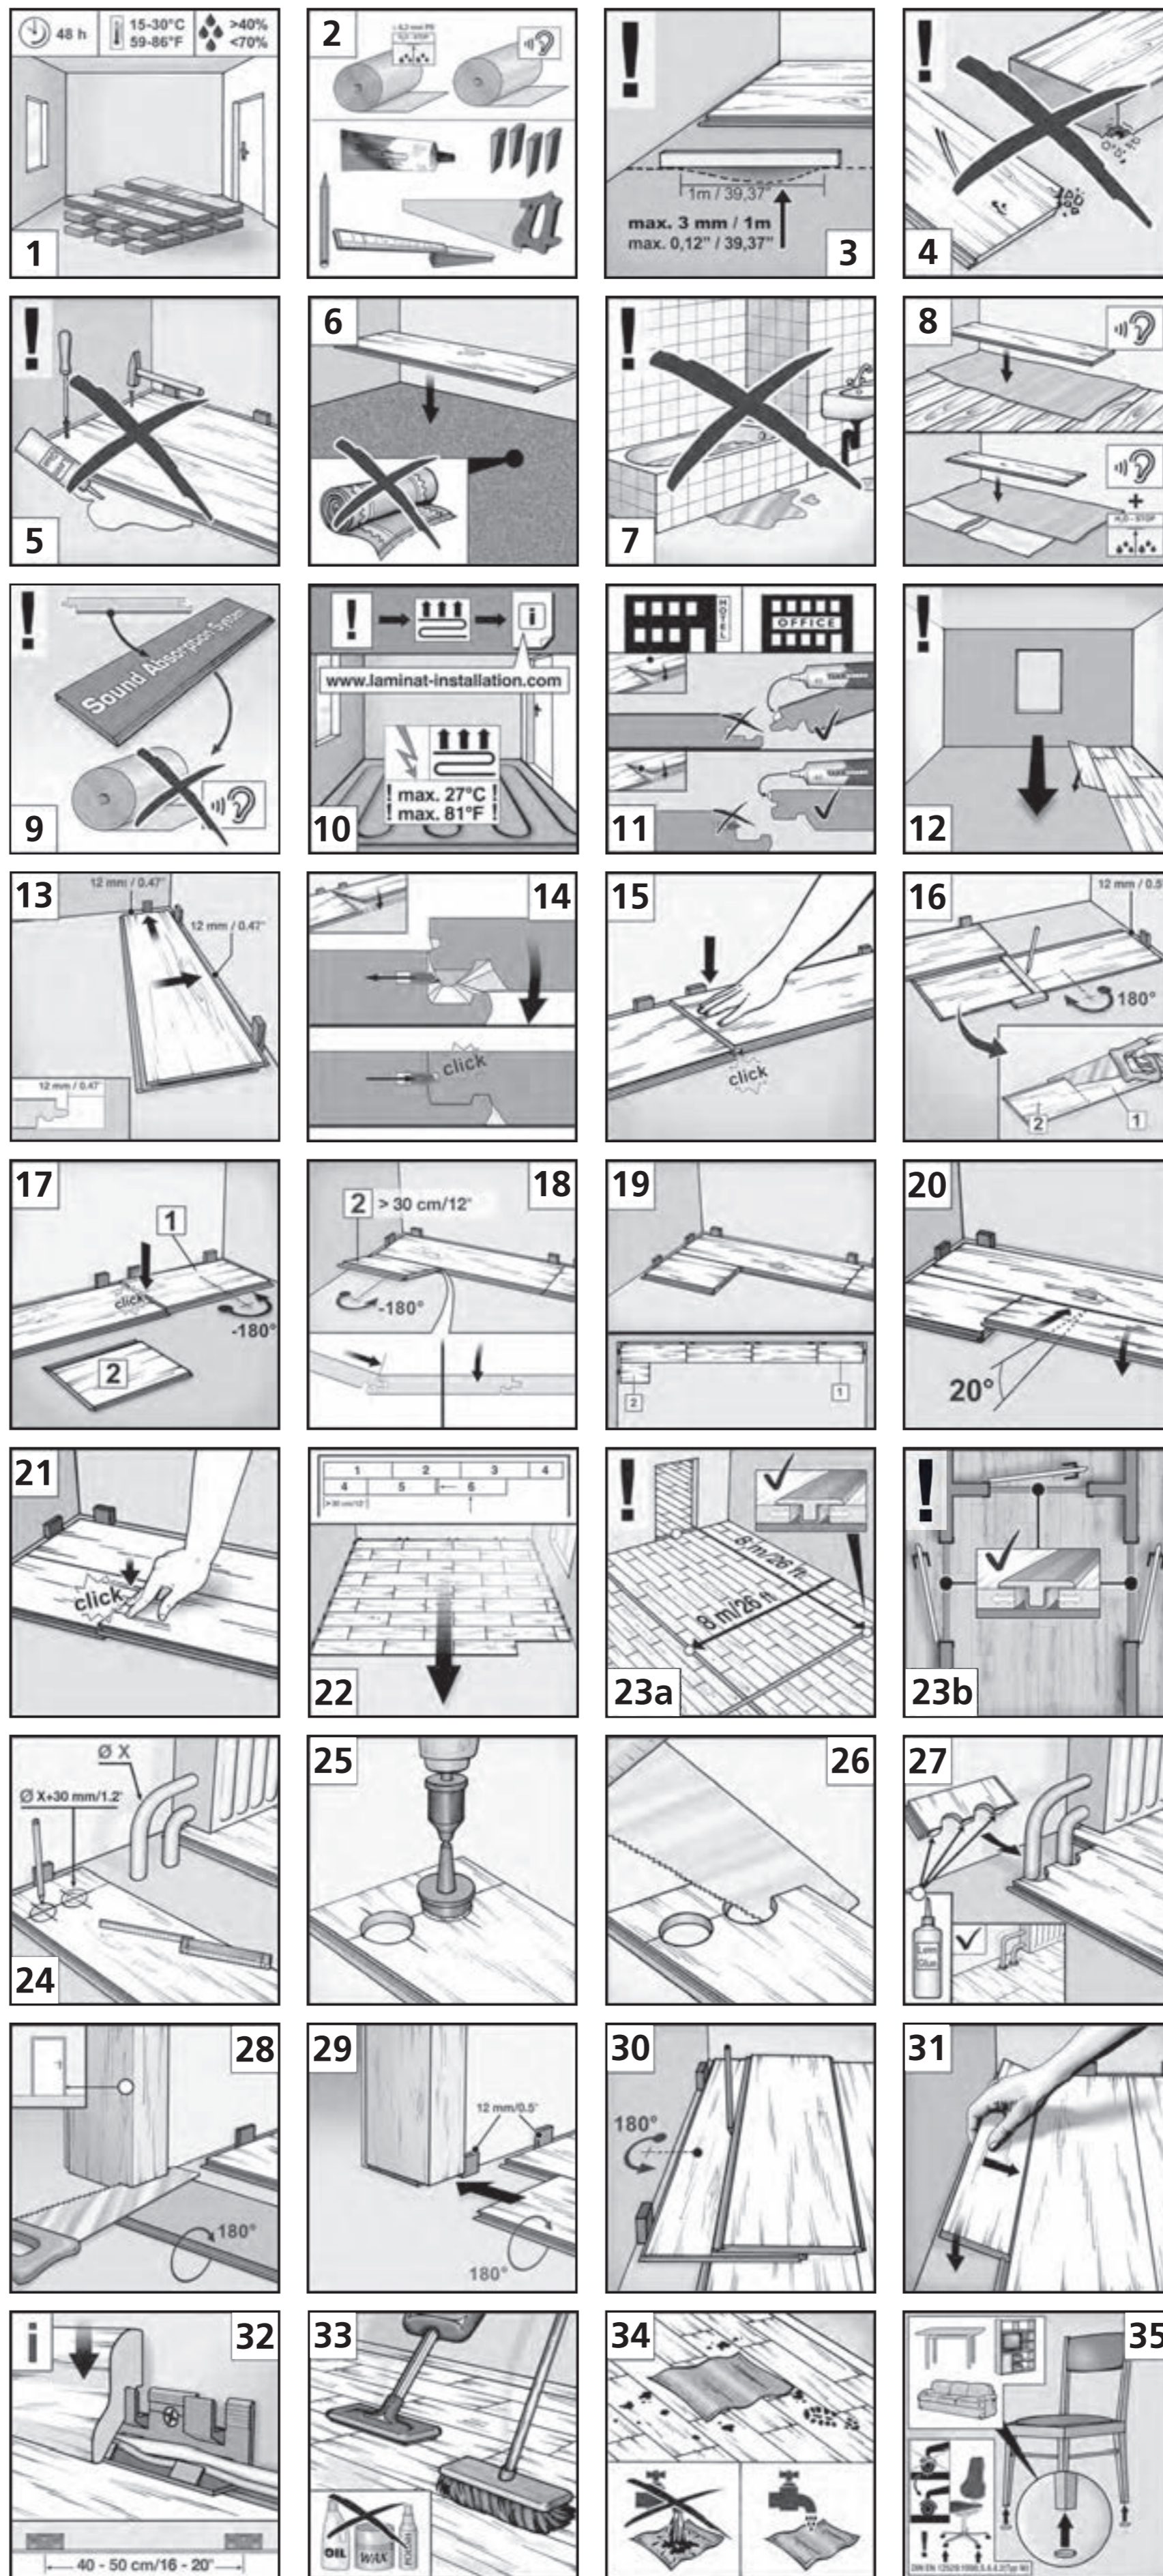

Info: www.laminat-installation.com/www.EPLF.com

Disassembly: