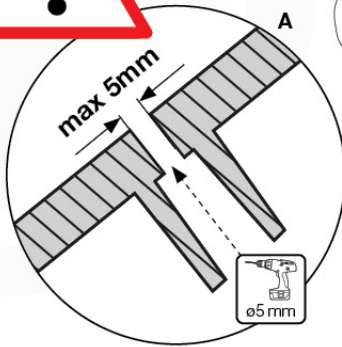

17-4

18 Firemans Pole

FP01

(201_275)

	PartNo	PartName	QTY.
Hardware Pack 100_346	001_103	M8 Washer Head Screw 40mm	2
	002_223	Gap Point Screw T25 - 5x80	4
	003_010	M8 spring lock washer	2
	003_040	M8 Washer	2
	004_052	M8 Drive-in Nut 30mm	2
	004_054	M8 Drive-in Nut 45mm	2
	022_31x	bpc-base version 3	2
	022_84x	bpc cover	2
Other	102_915	Fireman's Pole	1
Timber	C74	Beam 740 mm	1

Fireman's Pole AL - FP02 U - 12-11-2020 - v3.0