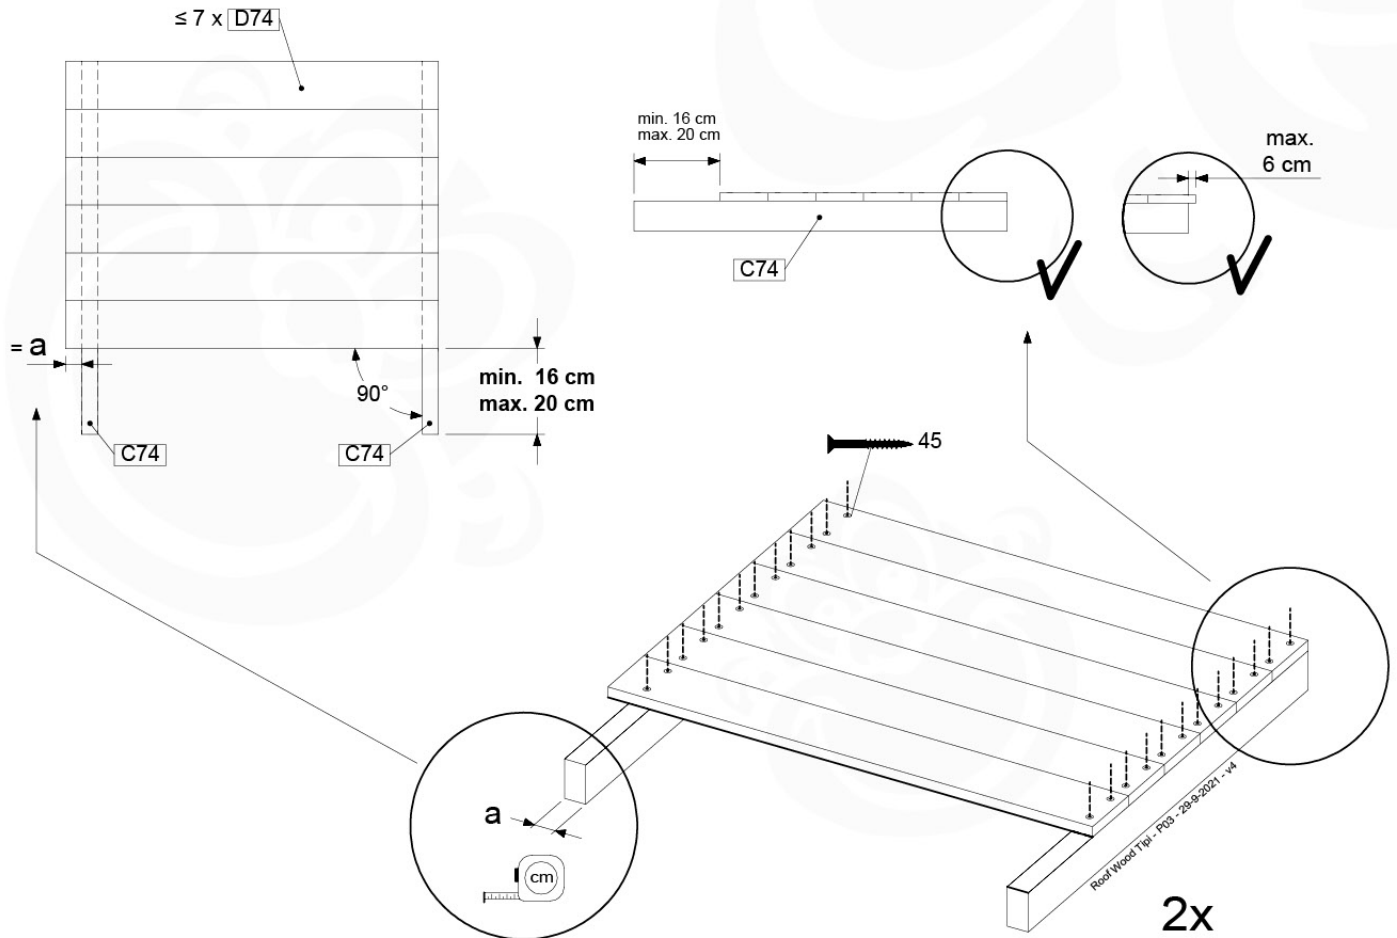

10 Roof Wooden Tipi

RF04

(194_110)

	PartNo	PartName	QTY.
Hardware Pack 100_608	001_411	Stealth Screw 8x60	6
	001_417	Stealth Screw 8x80	2
	002_220	Gap Point Screw T25 - 5x45	68
	002_223	Gap Point Screw T25 - 5x80	4
Other	022_31x	bpc-base version 3	6
	022_84x	bpc cover	6
Timber	C74	Beam 740 mm	4
	D56	Board L=(650 - board width) mm	2
	D65	Board 650 mm	2
	D74	Board 740 mm	14

Roof Wood Tipi - P02 - 20-9-2021 - v4

10-1