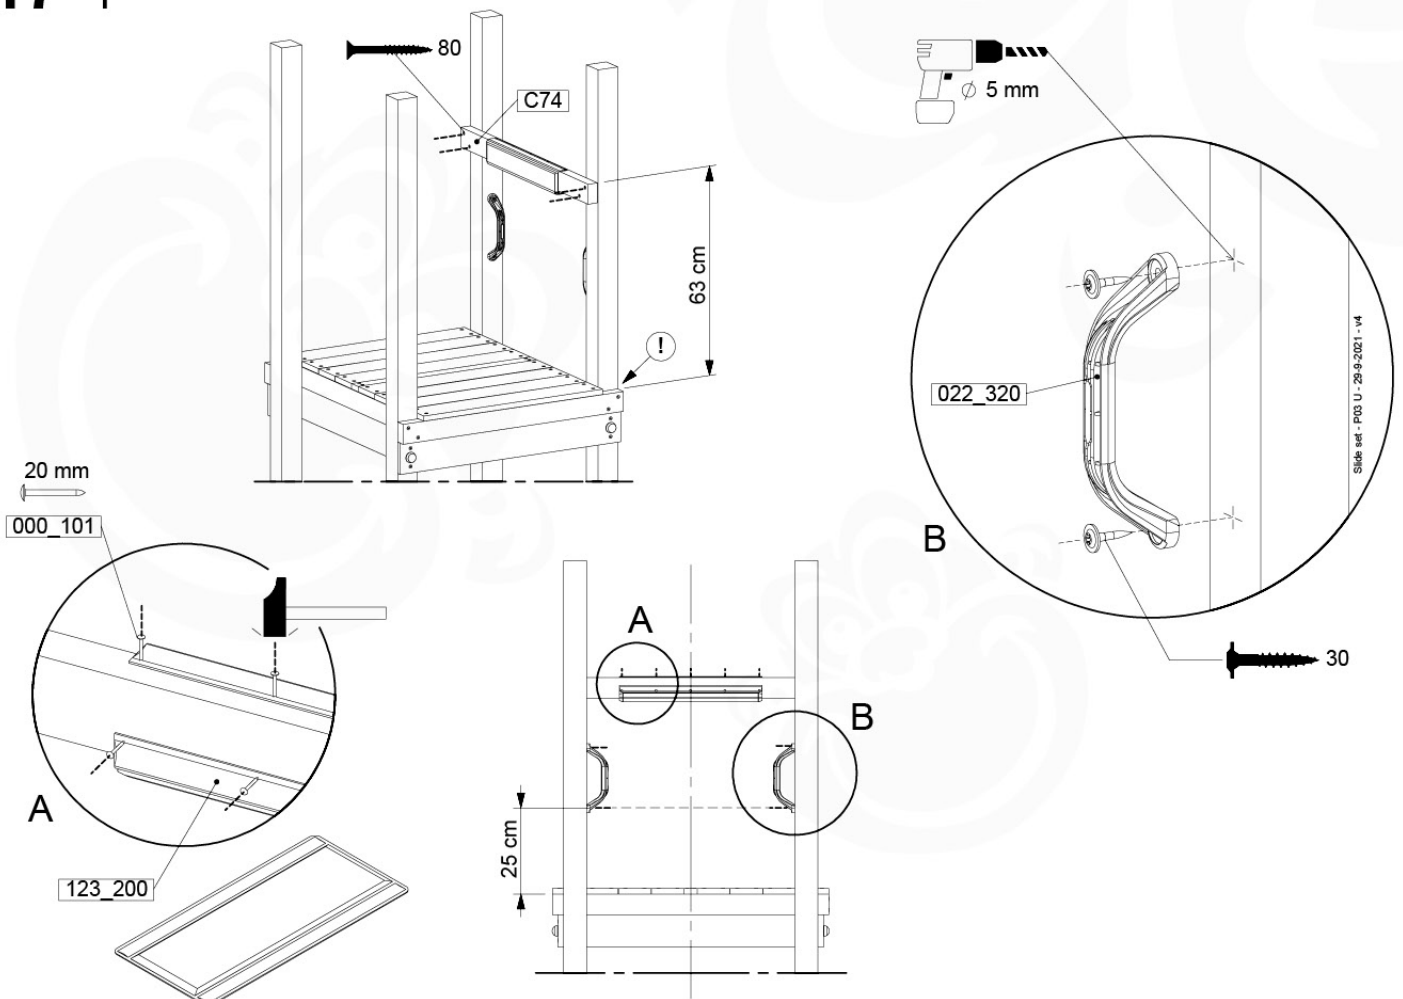

17-1

Slide set - P10 U - 29-9-2021 - v4