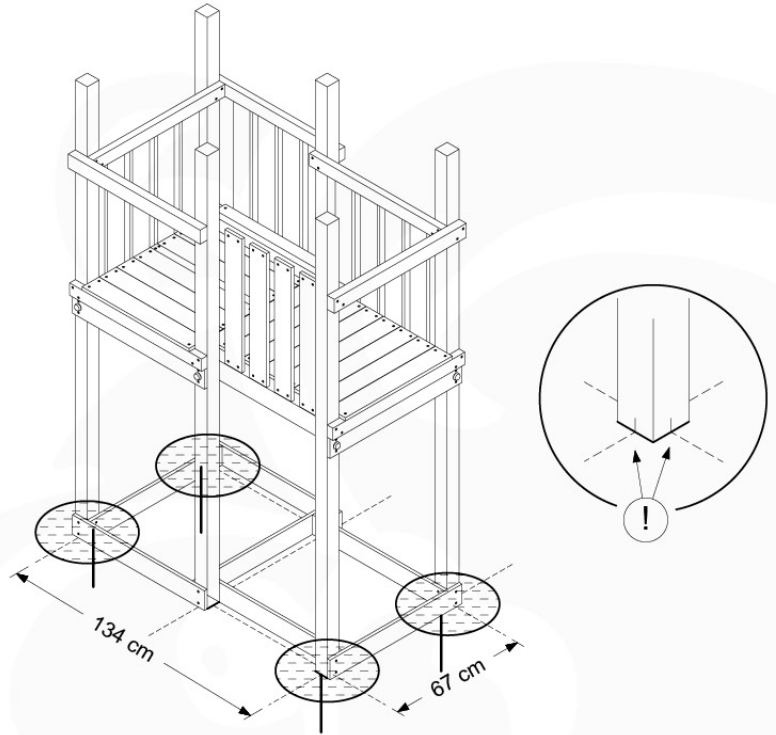

Foundation Plan - P03 - 27-1-1-2020 - V3