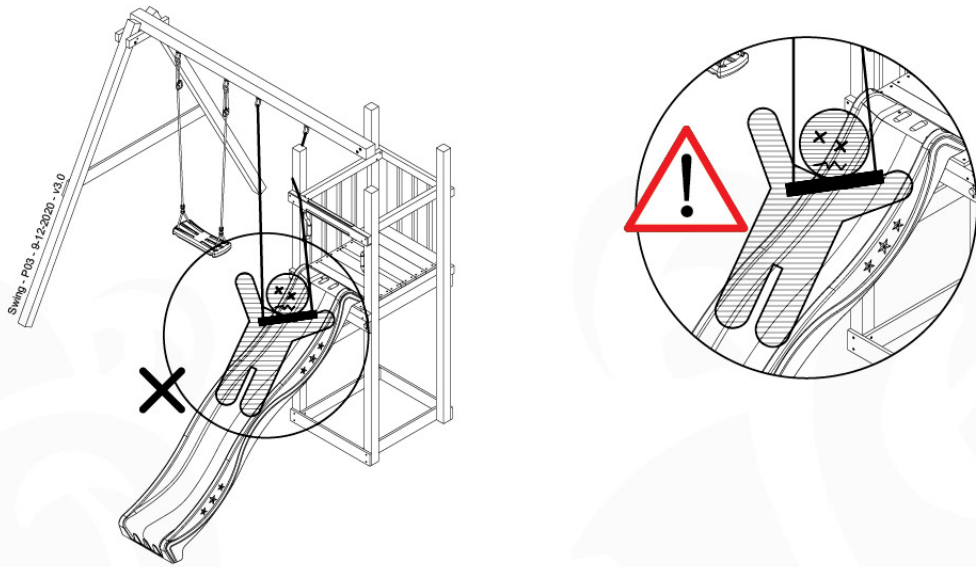

05-6

06

	PartNo	PartName	QTY.
Hardware Pack	001_406	Stealth Screw 8x45	4
	001_417	Stealth Screw 8x80	3
	001_422	Stealth Screw 8x137	3
	002_220	Gap Point Screw T25 - 5x45	12
	002_223	Gap Point Screw T25 - 5x80	6
Other	005_528	Swing Beam Bracket 7x7	1
	005_529	Swing Beam Bracket 9x9	1
	007_001	Ground-anchor	2
Hardware Pack	022_31x	bpc-base version 3	2
	022_84x	bpc cover	2
	023_031	Finishing Washer GPS 5.0	2
Other	101_003	Swing hook with Carabiner	4