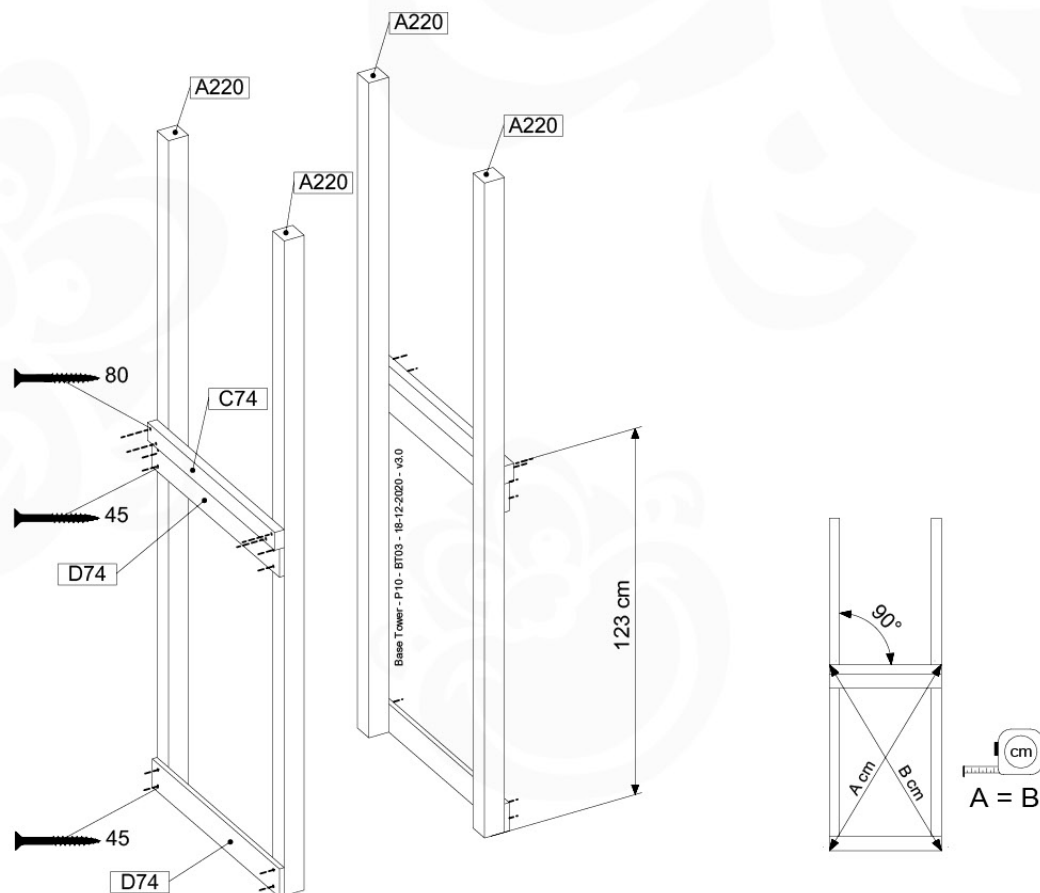

06 Playground Foundation

FD02

06-1

Foundation Plan - P03 - 27-1-1-2020 - V3

Foundation Plan - P03 - 27-1-1-2020 - V3

07 Base Tower

BT03

(194_100)

	PartNo	PartName	QTY.
Hardware Pack 100_600	001_406	Stealth Screw 8x45	6
	002_220	Gap Point Screw T25 - 5x45	72
	002_223	Gap Point Screw T25 - 5x80	16
Other	007_001	Ground-anchor	2
Hardware Pack 100_600	022_31x	bpc-base version 3	4
	022_84x	bpc cover	4
Wood	A220	Post 70x70 L2200	4
	C74	Beam 740 mm	4
	D60	Board 600 mm	10
	D74	Board 740 mm	8

Base Tower - P10 - BT03 - 18-12-2020 - v3.0

07-1

07-2

07-3

08 Extension Tower

ET01

(194_100)

	PartNo	PartName	QTY.
Hardware Pack 100_600	001_406	Stealth Screw 8x45	4
	002_220	Gap Point Screw T25 - 5x45	60
	002_223	Gap Point Screw T25 - 5x80	12
Other	007_001	Ground-anchor	2
Hardware Pack 100_600	022_31x	bpc-base version 3	2
	022_84x	bpc cover	2
Wood	A200	Post 70x70 L2000	2
	C74	Beam 740 mm	3
	D60	Board 600 mm	9
	D74	Board 740 mm	6