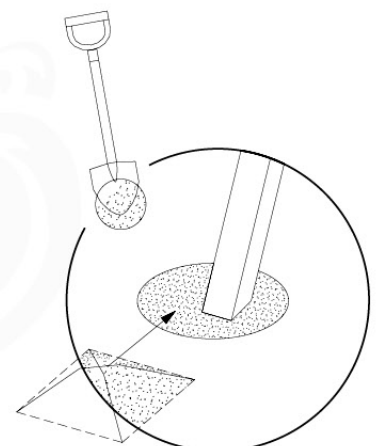

05-6

06

	PartNo	PartName	QTY.
Hardware Pack	001_406	Stealth Screw 8x45	4
	001_417	Stealth Screw 8x80	3
	001_422	Stealth Screw 8x137	3
	002_220	Gap Point Screw T25 - 5x45	12
	002_223	Gap Point Screw T25 - 5x80	6
Other	005_528	Swing Beam Bracket 7x7	1
	005_529	Swing Beam Bracket 9x9	1
	007_001	Ground-anchor	2
Hardware Pack	022_31x	bpc-base version 3	2
	022_84x	bpc cover	2
	023_031	Finishing Washer GPS 5.0	2
Other	101_003	Swing hook with Carabiner	4

06-7

06 -8

06 -9

D180
D141

07 -1

07 -2

08

09