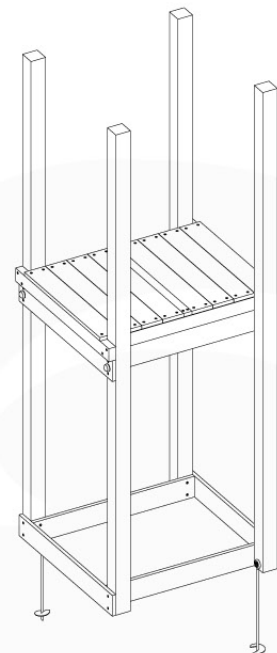

06 Playground Foundation

FD02

06-1

Foundation Plan - P03 - 27-1-1-2020 - V3

Foundation Plan - P03 - 27-1-1-2020 - V3

07 Base Tower

BT03

(194_100)

	PartNo	PartName	QTY.
Hardware Pack 100_600	001_406	Stealth Screw 8x45	6
	002_220	Gap Point Screw T25 - 5x45	72
	002_223	Gap Point Screw T25 - 5x80	16
Other	007_001	Ground-anchor	2
Hardware Pack 100_600	022_31x	bpc-base version 3	4
	022_84x	bpc cover	4
Wood	A220	Post 70x70 L2200	4
	C74	Beam 740 mm	4
	D60	Board 600 mm	10
	D74	Board 740 mm	8

Base Tower - P10 - BT03 - 18-12-2020 - v3.0

07-1

07-2

07-3

08 Extension Tower

ET01

(194_100)

	PartNo	PartName	QTY.
Hardware Pack 100_600	001_406	Stealth Screw 8x45	4
	002_220	Gap Point Screw T25 - 5x45	60
	002_223	Gap Point Screw T25 - 5x80	12
Other	007_001	Ground-anchor	2
Hardware Pack 100_600	022_31x	bpc-base version 3	2
	022_84x	bpc cover	2
Wood	A200	Post 70x70 L2000	2
	C74	Beam 740 mm	3
	D60	Board 600 mm	9
	D74	Board 740 mm	6