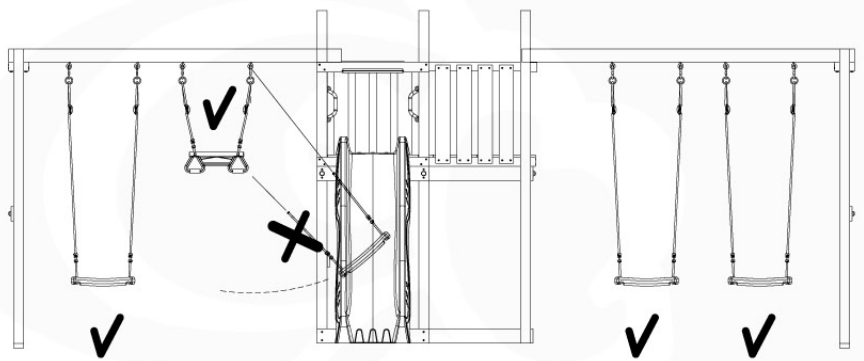

05-6

06

	PartNo	PartName	QTY.
Hardware Pack	001_406	Stealth Screw 8x45	4
	001_417	Stealth Screw 8x80	3
	001_422	Stealth Screw 8x137	3
	002_220	Gap Point Screw T25 - 5x45	12
	002_223	Gap Point Screw T25 - 5x80	6
Other	005_528	Swing Beam Bracket 7x7	1
	005_529	Swing Beam Bracket 9x9	1
	007_001	Ground-anchor	2
Hardware Pack	022_31x	bpc-base version 3	2
	022_84x	bpc cover	2
	023_031	Finishing Washer GPS 5.0	2
Other	101_003	Swing hook with Carabiner	4