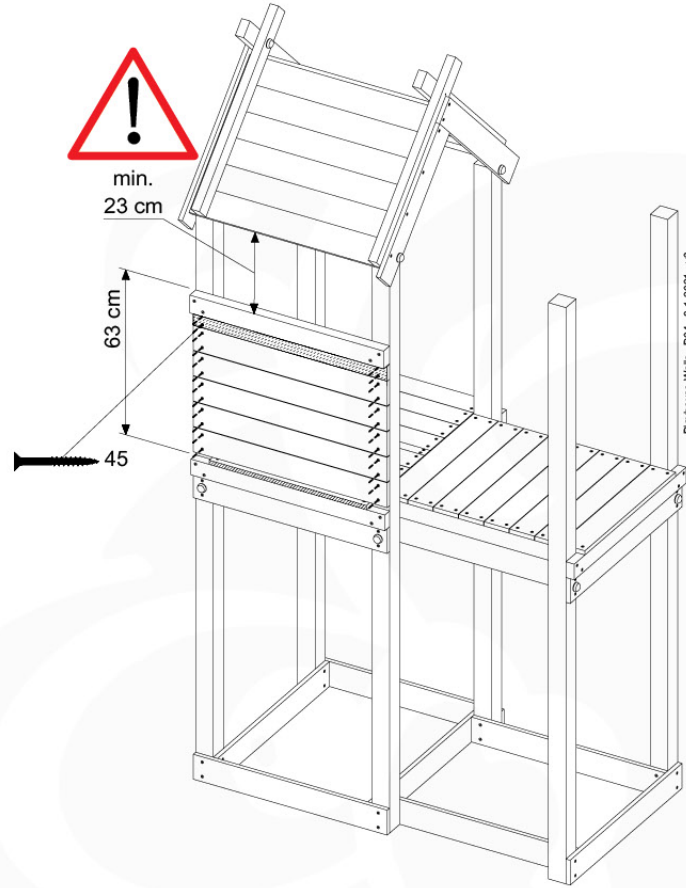

11-2

11-3

+ Swing / Climb Frame