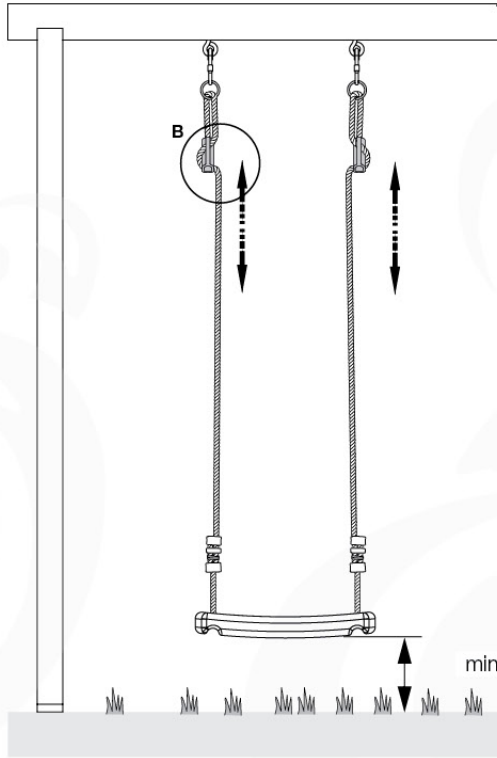

		L	
		ø 5.0 mm	002_308 20 mm 002_219 30 mm 002_220 45 mm 002_223 80 mm
		M8	003_010
		M6	003_034
		M8	004_050 22mm
			022_845 Yellow 022_846 Blue 022_847 Green 022_848 Red
			023_031 White
			120_005 White
022_844	022_314		

05-6

06

	PartNo	PartName	QTY.
Hardware Pack	001_406	Stealth Screw 8x45	4
	001_417	Stealth Screw 8x80	3
	001_422	Stealth Screw 8x137	3
	002_220	Gap Point Screw T25 - 5x45	12
	002_223	Gap Point Screw T25 - 5x80	6
Other	005_528	Swing Beam Bracket 7x7	1
	005_529	Swing Beam Bracket 9x9	1
	007_001	Ground-anchor	2
Hardware Pack	022_31x	bpc-base version 3	2
	022_84x	bpc cover	2
	023_031	Finishing Washer GPS 5.0	2
Other	101_003	Swing hook with Carabiner	4

06-7

06 -8

06 -9

D180
D141

07 -1

07 -2

08

09