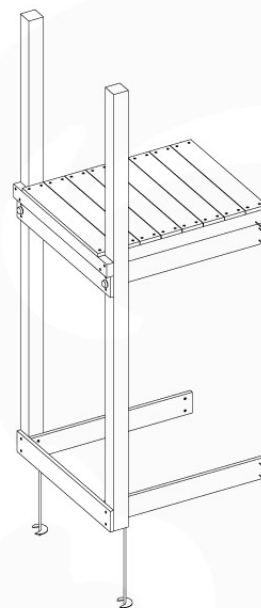

	PartNo	PartName	QTY.
Hardware Pack 100_600	001_406	Stealth Screw 8x45	6
	002_220	Gap Point Screw T25 - 5x45	72
	002_223	Gap Point Screw T25 - 5x80	16
Other	007_001	Ground-anchor	2
Hardware Pack 100_600	022_31x	bpc-base version 3	4
	022_84x	bpc cover	4
Wood	A220	Post 70x70 L2200	4
	C74	Beam 740 mm	4
	D60	Board 600 mm	10
	D74	Board 740 mm	8

Base Tower - P10 - BT03 - 18-12-2020 - v3.0

07-1

07-2

07-3

08 Extension Tower

ET01

(194_100)

	PartNo	PartName	QTY.
Hardware Pack 100_600	001_406	Stealth Screw 8x45	4
	002_220	Gap Point Screw T25 - 5x45	60
	002_223	Gap Point Screw T25 - 5x80	12
Other	007_001	Ground-anchor	2
Hardware Pack 100_600	022_31x	bpc-base version 3	2
	022_84x	bpc cover	2
Wood	A200	Post 70x70 L2000	2
	C74	Beam 740 mm	3
	D60	Board 600 mm	9
	D74	Board 740 mm	6

Extension Tower - P02 - ET01 - 18-12-2020 - v3.0

www.jungle gym.com

08-1

08-2

08-3

09 Balustrade (1x)

BL01

(194_101)

	PartNo	PartName	QTY.
Hardware Pack 100_601	002_220	Gap Point Screw T25 - 5x45	16
	002_223	Gap Point Screw T25 - 5x80	4
Wood	C74	Beam 740 mm	1
	D65	Board 650 mm	4

Balustrade 80 - PO2 U - 8-10-2021 - v3.1