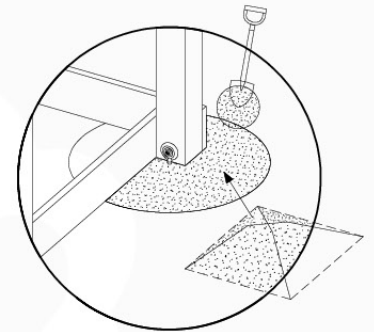

Assembly Package Tower
194_100

Tower Anchors - P03 - 3-3-2021 - v3

15-1

Tower Anchors - P07 - 3-3-2021 - v3

15-2

40 L / 80 kg

24h ↓

16 Add-on