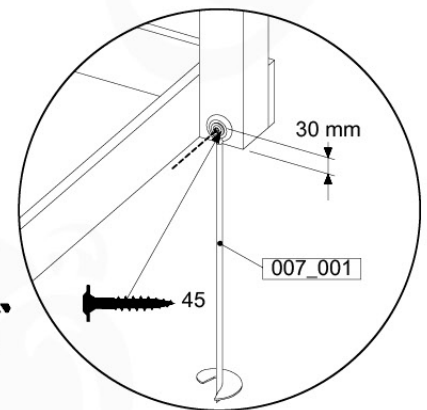

Assembly Package Tower
194_100

Tower Anchors - P03 - 3-3-2021 - v3

15-1

Tower Anchors - P07 - 3-3-2021 - v3

15-2

40 L / 80 kg

24h ↓

16 Add-on