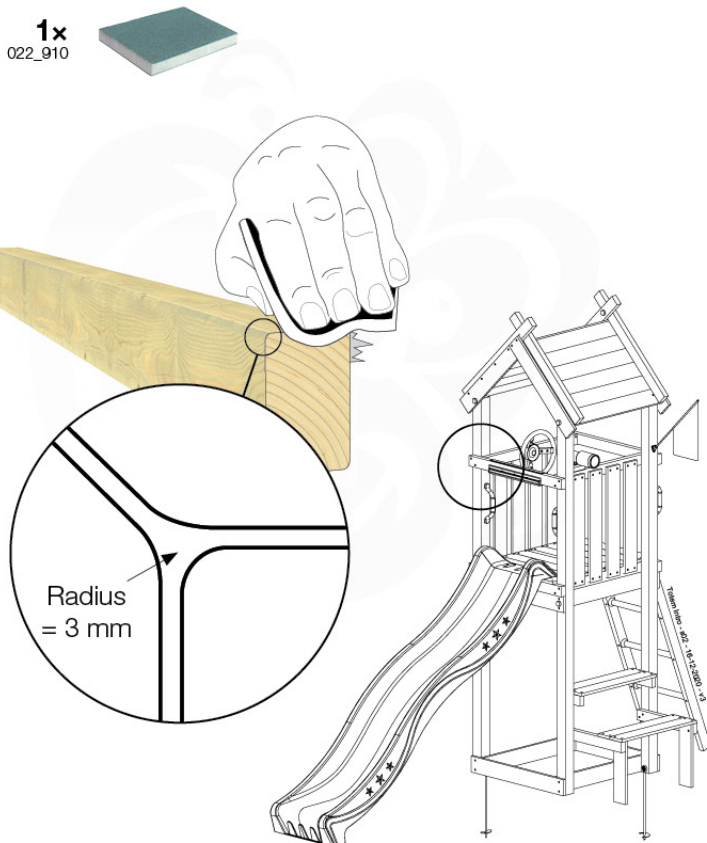

Fireman's Pole AL - P03 T - 12-11-2020 - v3.0

16-1

Fireman's Pole (201_275)
040_335 Part 2

17 Accessories

AC01

(194_119)

	PartNo	PartName	QTY.
Hardware Pack 100_617	001_406	Stealth Screw 8x45	1
	002_041	Dome head screw 4.5 x 20 mm	3
	002_042	Dome head screw 3.5 x 13mm	4
	002_219	Gap Point Screw T25 - 5x30	2
Other	022_300	Steering Wheel	1
	022_800	Rail P/T 105	1
	022_910	Sandpad	1
	103_901	Logo ID Plate	1
	104_107	Tool Set Climbing Units	1
	120_024	Tower Flag	1
	122_302	Telescope	1

Accessory set - P02 - 29-9-2021 - 14

17-1

17-2

Accessory set - P03 - 29-9-2021 - 14

17-3

17-4

Accessories set - P04 - 29.9.2021 - v4

17-5

18

Part 2

Assembly

Climb Module

Instructions

1-Climb Module 200

857_105 / 857_107

2-Climb Module 200