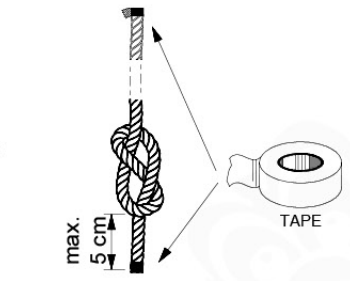

06-6

06-7

Climb Module 220 / 220 Extra

6-7x