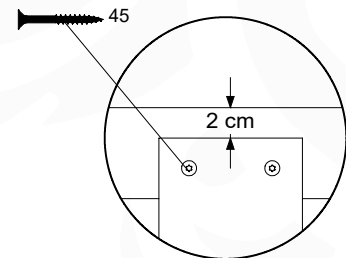

	PartNo	PartName	QTY.
Hardware pack	002_220	Gap Point Screw T25 - 5x45	28
Timber	D65	Board 650 mm	7

Balustrade 140 - P02 U - 14/01/2022 - v1.0

08-1

Balustrade 140 - P02 U - 14/01/2022 - v1.0

09 Balustrade