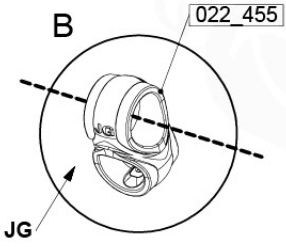

06-6

06-7

Climb Module 220 / 220 Extra

6-7x