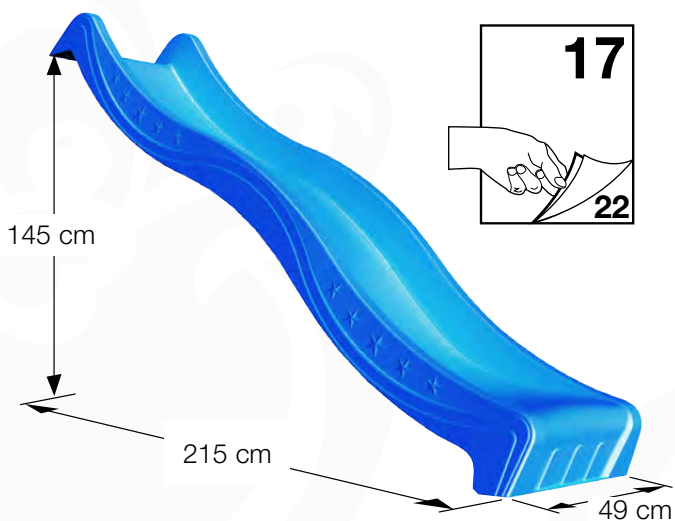

16 Add-on

Wavy Star Slide XXL

- 334_100 Yellow
- 334_200 Blue
- 334_300 Green
- 334_400 Red
- 334_500 Fuchsia
- 334_600 Dark Green