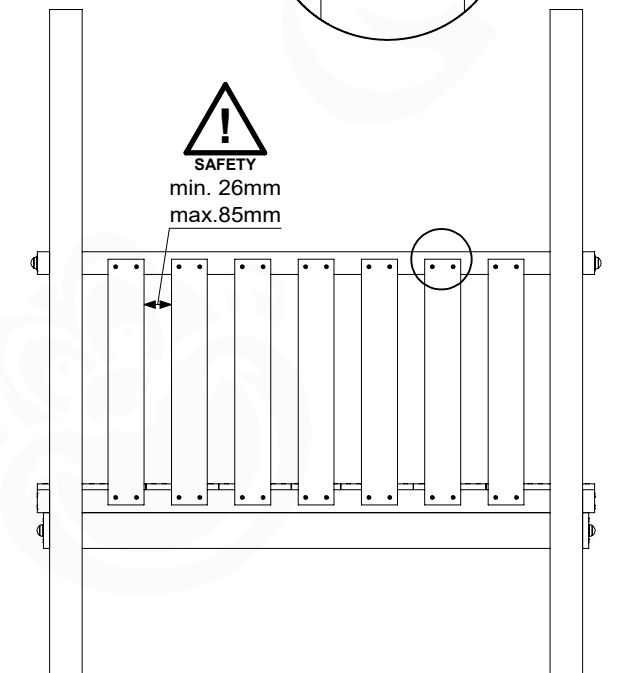

	PartNo	PartName	QTY.
Hardware pack	002_220	Gap Point Screw T25 - 5x45	28
Timber	D65	Board 650 mm	7

Balustrade 140 - P02 U - 14/01/2022 - v1.0

08-1

Balustrade 140 - P02 U - 14/01/2022 - v1.0

09 Balustrade