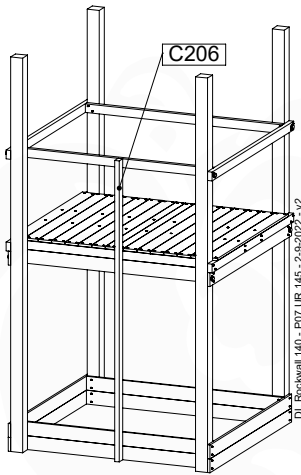

11-1

DL Rockwall 140 - P07 UR 145 - 2-9-2022 - v2