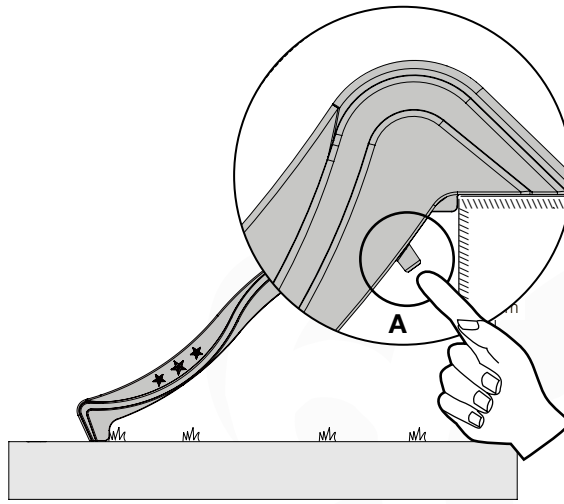

17-5

18 Firemans Pole

FP25

(201_275)

	PartNo	PartName	QTY.
Other	201_275	Fireman's Pole kit	1
Timber	C70	Beam 700 mm	1

DL_Firemans Pole 70 - P102 UL - 6-4-2022 - v1