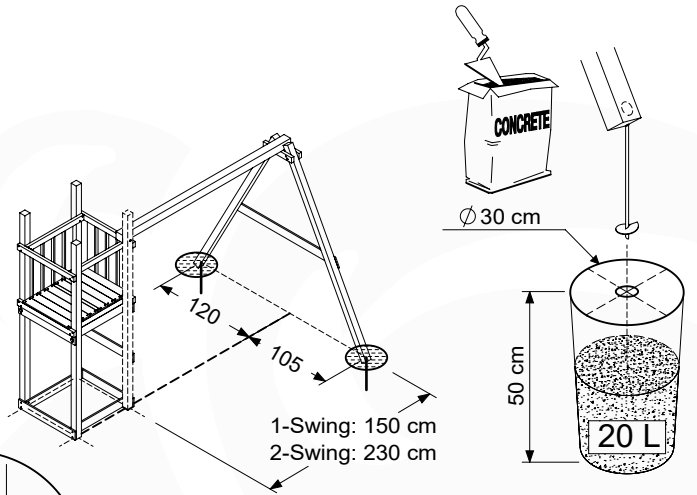

06 Playground Foundation

FD10

Foundation Plan - F05-FD10
22/02/2022 - v2