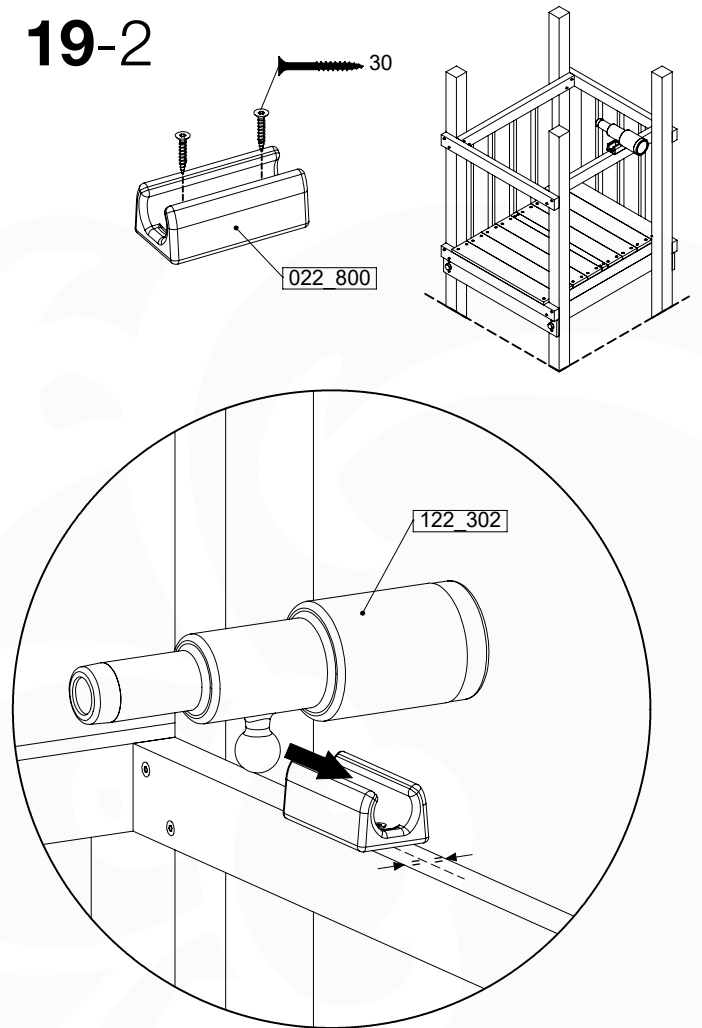

19-1

19-2

19-3

19-4

Accessories set - P03 - 29.9.2021 - v4

Accessories set - P04 - 29.9.2021 - v4