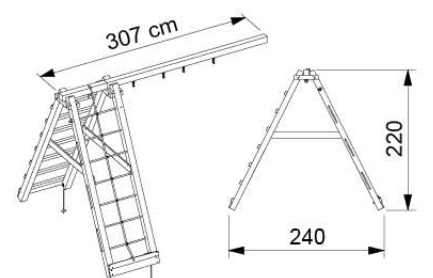

857_158

1-Climb Module 220 Extra

850_231

2-Climb Module 220 Extra

850_232

Jungle Gym

BACKYARD PLAYGROUNDS

since 1988