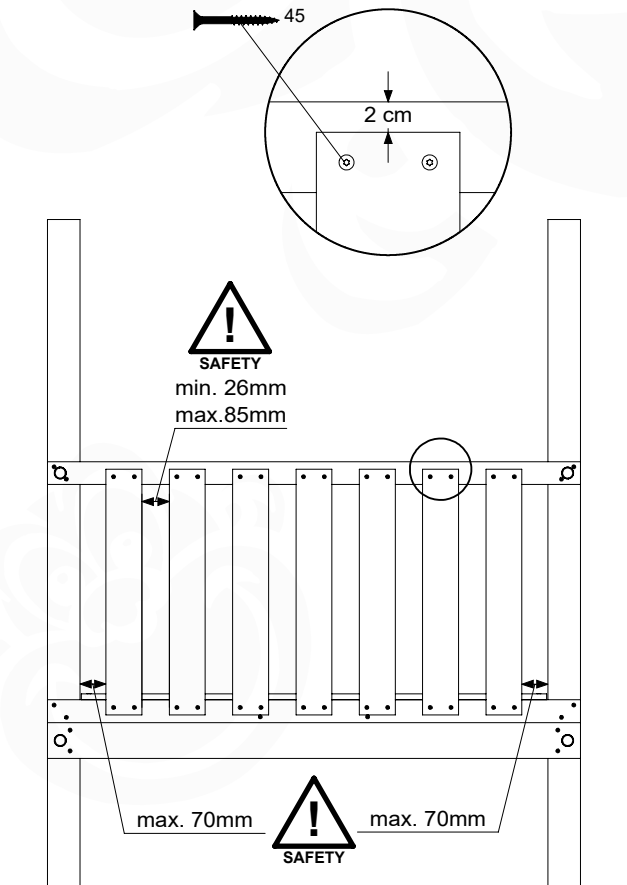

BL06

	PartNo	PartName	QTY.
Hardware pack	002_220	Gap Point Screw T25 - 5x45	28
Timber	D65	Board 650 mm	7

Balustrade 140 - P03 T - 14/01/2022 - v1.0

09-1

Balustrade 140 - P05 T - 14/01/2022 - v1.0

10 Balustrade