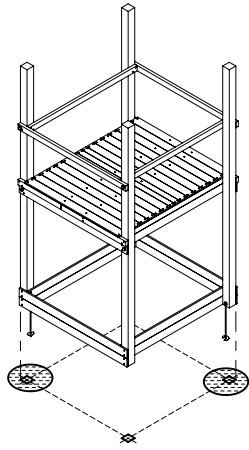

05c

05d

05e

06 Playground Foundation

FD10

Foundation Plan - F05-FD10
22/02/2022 - v2

07 Base Tower

BT20

	PartNo	PartName	QTY.
Hardware pack	001_406	Stealth Screw 8x45	6
	001_417	Stealth Screw 8x80	4
	002_220	Gap Point Screw T25 - 5x45	135
	002_223	Gap Point Screw T25 - 5x80	40
Other	007_001	Ground-anchor	2
	022_31x	bpc-base version 3	8
	022_84x	bpc cover	8
Timber	B270	Post 90x90 L2700	4
	C141	Beam 1410 mm	10
	D123	Board 1230 mm	17
	D141	Board 1410 mm	12

DL 146 Base Tower BT20 - P02 BT20 - 17-11-2021 - v1.0

07-1

07-2

07-3

07-4

Manual DL Base Tower ET20

08 Balustrade

BL05