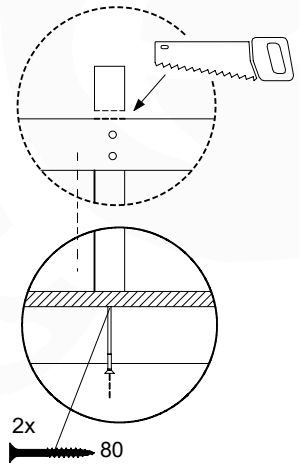

10 Balustrade

BL10

	PartNo	PartName	QTY.
Hardware pack	002_220	Gap Point Screw T25 - 5x45	12
	002_223	Gap Point Screw T25 - 5x80	4
Timber	C70	Beam 700 mm	1
	D65	Board 650 mm	3

10-1