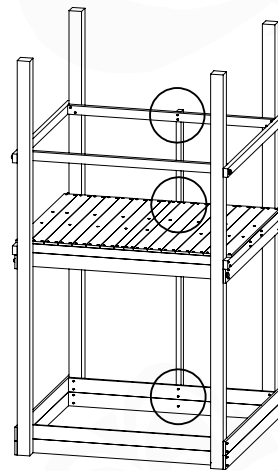

11 Rock Wall

RW18

	PartNo	PartName	QTY.
Hardware Pack	001_102	Washer Head Screw T40 M8x30	10
	002_220	Gap Point Screw T25 - 5x45	32
	002_223	Gap Point Screw T25 - 5x80	4
	003_010	M8 spring lock washer	10
	004_050	M8 Drive-in Nut 22mm	10
Other	022_50x	Climbing Rock	5
	120_102	Handgrip set (complete 2x)	1
Timber	C206	Beam 2060 mm	1
	D65	Board 650 mm	7

DL Rockwall 140 - P03 UR 145 - 2-9-2022 - v2

11-1

DL Rockwall 140 - P07 UR 145 - 2-9-2022 - v2