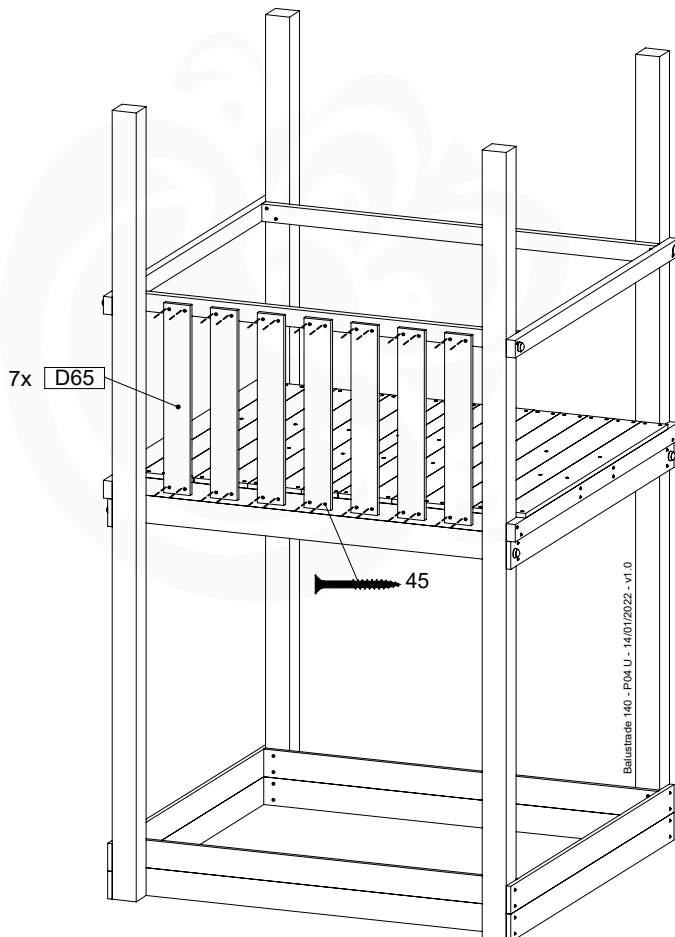

08-1

Balustrade 140 - P02 U - 14/01/2022 - v1.0