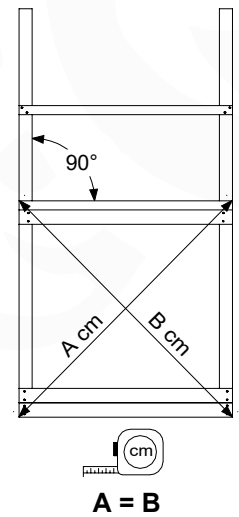

07 Base Tower

BT20

	PartNo	PartName	QTY.
Hardware pack	001_406	Stealth Screw 8x45	6
	001_417	Stealth Screw 8x80	4
	002_220	Gap Point Screw T25 - 5x45	135
	002_223	Gap Point Screw T25 - 5x80	40
Other	007_001	Ground-anchor	2
	022_31x	bpc-base version 3	8
	022_84x	bpc cover	8
Timber	B270	Post 90x90 L2700	4
	C141	Beam 1410 mm	10
	D123	Board 1230 mm	17
	D141	Board 1410 mm	12

07-1