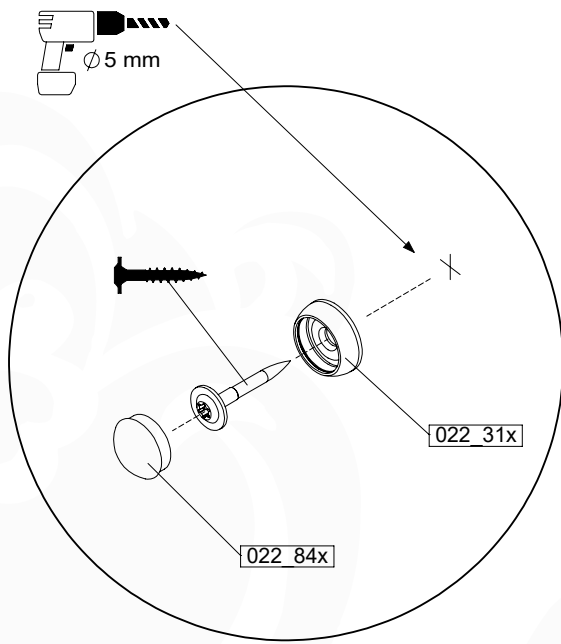

	PartNo	PartName	QTY.
Hardware pack	001_406	Stealth Screw 8x45	6
	001_417	Stealth Screw 8x80	4
	002_220	Gap Point Screw T25 - 5x45	135
	002_223	Gap Point Screw T25 - 5x80	40
Other	007_001	Ground-anchor	2
	022_31x	bpc-base version 3	8
	022_84x	bpc cover	8
Timber	B270	Post 90x90 L2700	4
	C141	Beam 1410 mm	10
	D123	Board 1230 mm	17
	D141	Board 1410 mm	12

DL 146 Base Tower BT20 - P02 BT20 - 17-11-2021 - v1.0

07-1

07-2

07-3

07-4

Manual DL Base Tower ET20

08 Balustrade

BL05