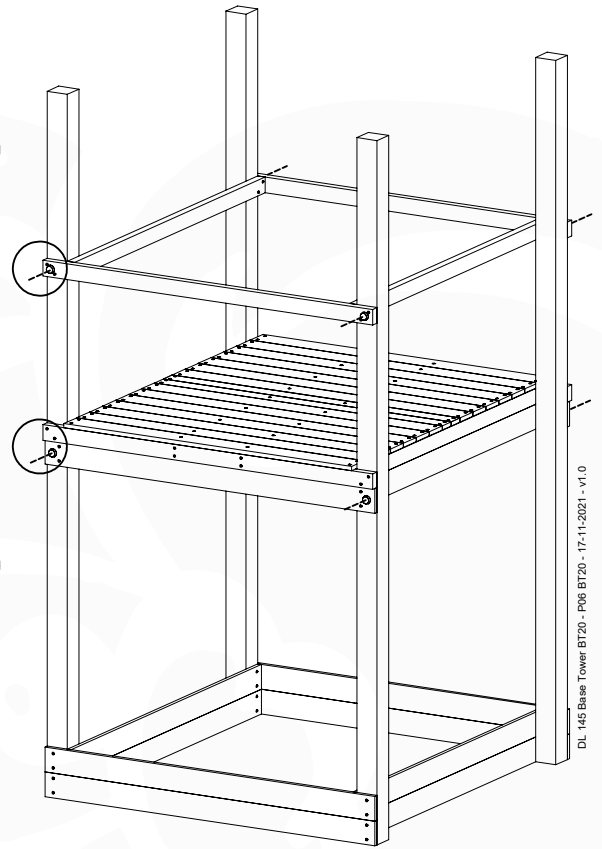

	PartNo	PartName	QTY.
Hardware pack	001_406	Stealth Screw 8x45	6
	001_417	Stealth Screw 8x80	4
	002_220	Gap Point Screw T25 - 5x45	135
	002_223	Gap Point Screw T25 - 5x80	40
Other	007_001	Ground-anchor	2
	022_31x	bpc-base version 3	8
	022_84x	bpc cover	8
Timber	B270	Post 90x90 L2700	4
	C141	Beam 1410 mm	10
	D123	Board 1230 mm	17
	D141	Board 1410 mm	12

DL 146 Base Tower BT20 - P02 BT20 - 17-11-2021 - v1.0

07-1

07-2

07-3

07-4

Manual DL Base Tower ET20

08 Balustrade

BL05