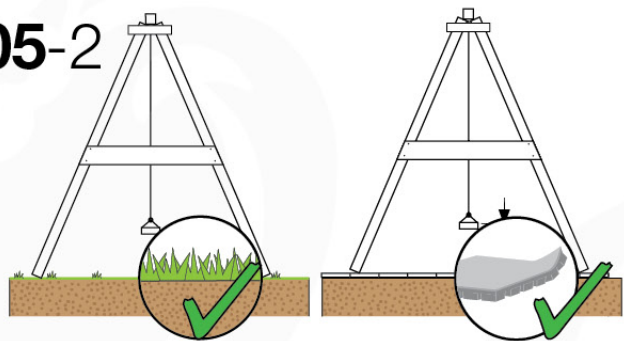

05 Safe Playground Planning

05-1

05-2

05-3

05-4