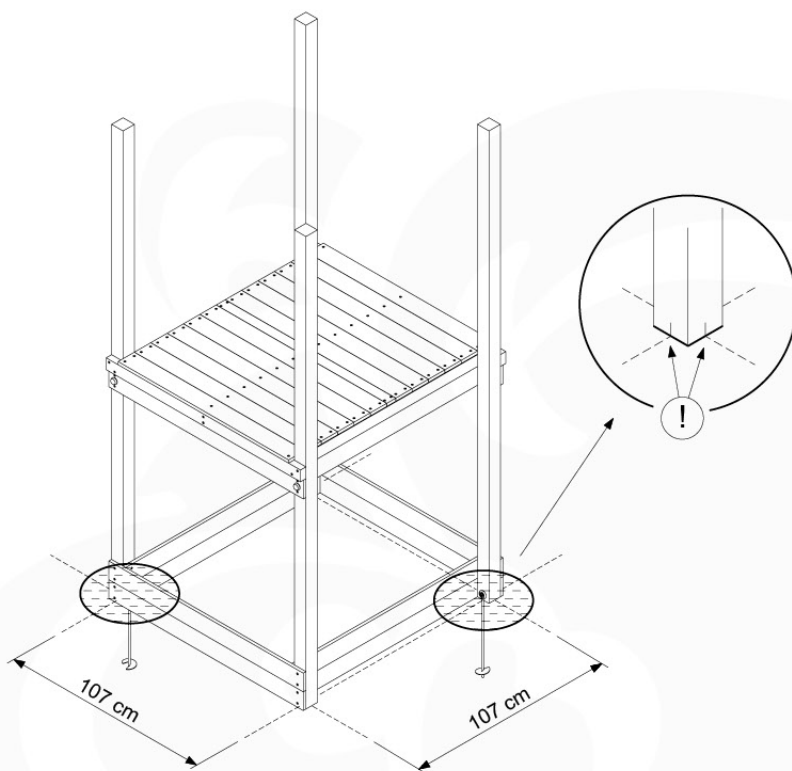

Foundation Plan - P07 - 27-11-2020 - v3