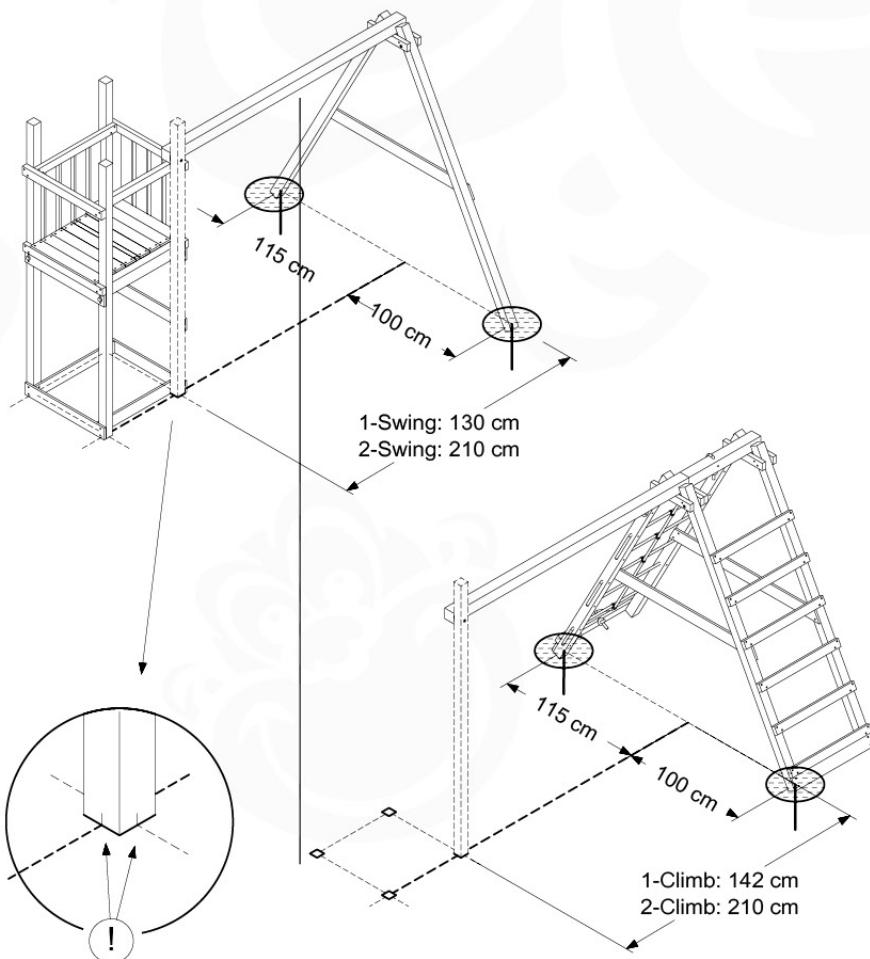

Foundation Plan - P06 - 27-11-2020 - v3

04 Base Tower

BT11

	PartNo	PartName	QTY.
Hardware Pack	001_406	Stealth Screw 8x45	10
	002_220	Gap Point Screw T25 - 5x45	118
	002_223	Gap Point Screw T25 - 5x80	20
Other	007_001	Ground-anchor	2
Hardware Pack	022_31x	bpc-base version 3	8
	022_84x	bpc cover	8
Timber	A240	Post 70x70 L2400	4
	C114	Beam 1140 mm	5
	D100	Board 1000 mm	11-14
	D114	Board 1140 mm	12