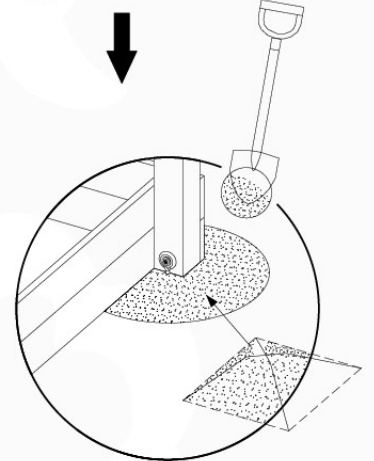

Parts:
Hardware Package Tower →

Ground Anchors 120 - P02 - 27-11-2020 - v1

09-1

09-2

40 L / 80 kg

24h

10 Add-on

Wavy Star Slide XL