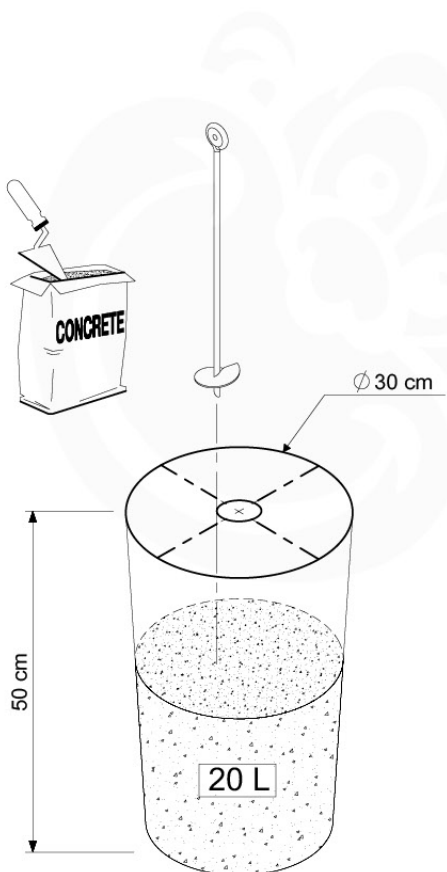

Foundation Plan - P06 - 27-11-2020 - v3

04 Base Tower

BT11

	PartNo	PartName	QTY.
Hardware Pack	001_406	Stealth Screw 8x45	10
	002_220	Gap Point Screw T25 - 5x45	118
	002_223	Gap Point Screw T25 - 5x80	20
Other	007_001	Ground-anchor	2
Hardware Pack	022_31x	bpc-base version 3	8
	022_84x	bpc cover	8
Timber	A240	Post 70x70 L2400	4
	C114	Beam 1140 mm	5
	D100	Board 1000 mm	11-14
	D114	Board 1140 mm	12