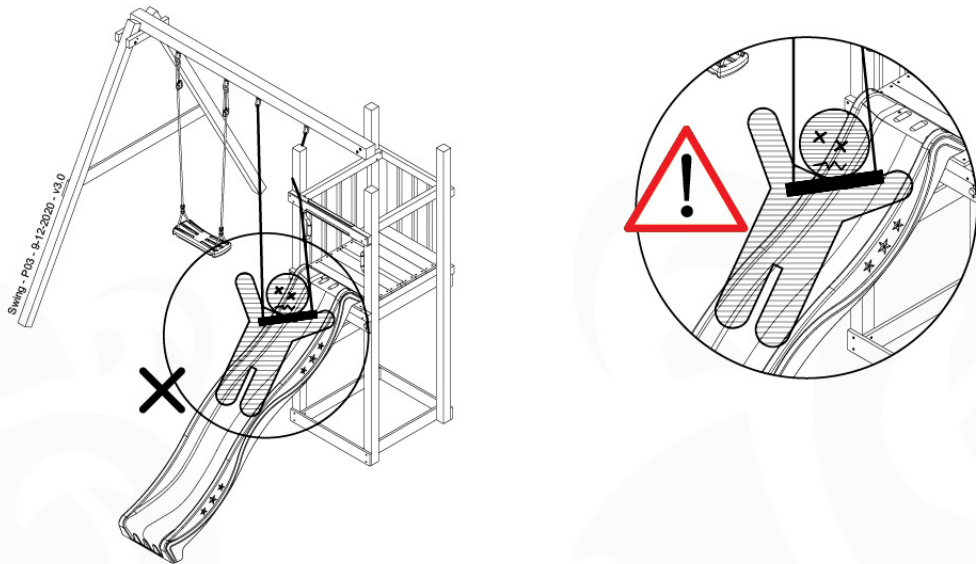

05-2

05-3

05-4

05-5

05-6

06

	PartNo	PartName	QTY.
Hardware Pack	001_406	Stealth Screw 8x45	4
	001_417	Stealth Screw 8x80	3
	001_422	Stealth Screw 8x137	3
	002_220	Gap Point Screw T25 - 5x45	12
	002_223	Gap Point Screw T25 - 5x80	6
Other	005_528	Swing Beam Bracket 7x7	1
	005_529	Swing Beam Bracket 9x9	1
	007_001	Ground-anchor	2
Hardware Pack	022_31x	bpc-base version 3	2
	022_84x	bpc cover	2
	023_031	Finishing Washer GPS 5.0	2
Other	101_003	Swing hook with Carabiner	4