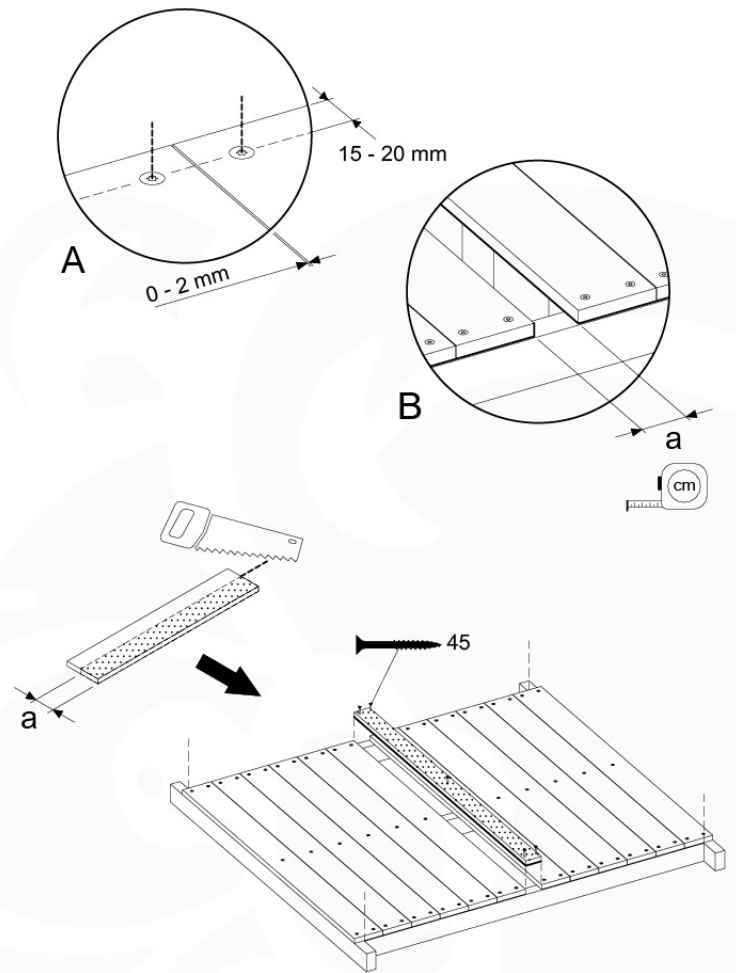

Foundation Plan - P06 - 27-11-2020 - v3

04 Base Tower

BT11

	PartNo	PartName	QTY.
Hardware Pack	001_406	Stealth Screw 8x45	10
	002_220	Gap Point Screw T25 - 5x45	118
	002_223	Gap Point Screw T25 - 5x80	20
Other	007_001	Ground-anchor	2
Hardware Pack	022_31x	bpc-base version 3	8
	022_84x	bpc cover	8
Timber	A240	Post 70x70 L2400	4
	C114	Beam 1140 mm	5
	D100	Board 1000 mm	11-14
	D114	Board 1140 mm	12

Base Tower NL - P06 - BT11 - 30-11-2020 - v3.0

04-1

04-2

04-3

04-4

05 Balustrade (2x)

BL04

	PartNo	PartName	QTY.
Hardware Pack	002_220	Gap Point Screw T25 - 5x45	24
	002_223	Gap Point Screw T25 - 5x80	4
Timber	C114	Beam 1140 mm	1
	D65	Board 650 mm	6