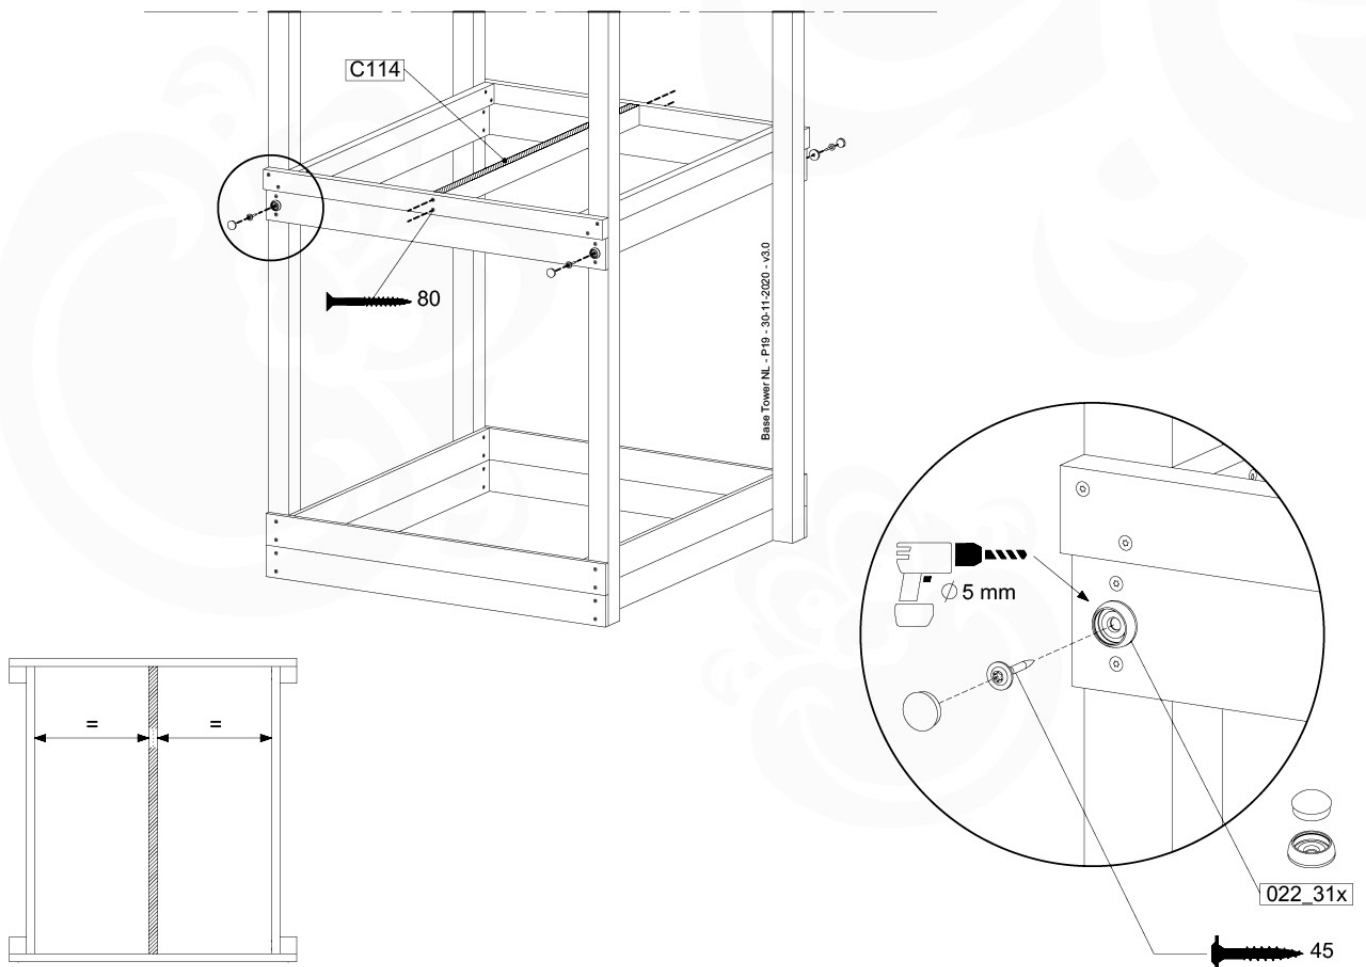

Foundation Plan - P06 - 27-11-2020 - v3

04 Base Tower

BT11

	PartNo	PartName	QTY.
Hardware Pack	001_406	Stealth Screw 8x45	10
	002_220	Gap Point Screw T25 - 5x45	118
	002_223	Gap Point Screw T25 - 5x80	20
Other	007_001	Ground-anchor	2
Hardware Pack	022_31x	bpc-base version 3	8
	022_84x	bpc cover	8
Timber	A240	Post 70x70 L2400	4
	C114	Beam 1140 mm	5
	D100	Board 1000 mm	11-14
	D114	Board 1140 mm	12

Base Tower NL - P06 - BT11 - 30-11-2020 - v3.0

04-1

04-2

04-3

04-4

05 Balustrade (2x)

BL04

	PartNo	PartName	QTY.
Hardware Pack	002_220	Gap Point Screw T25 - 5x45	24
	002_223	Gap Point Screw T25 - 5x80	4
Timber	C114	Beam 1140 mm	1
	D65	Board 650 mm	6