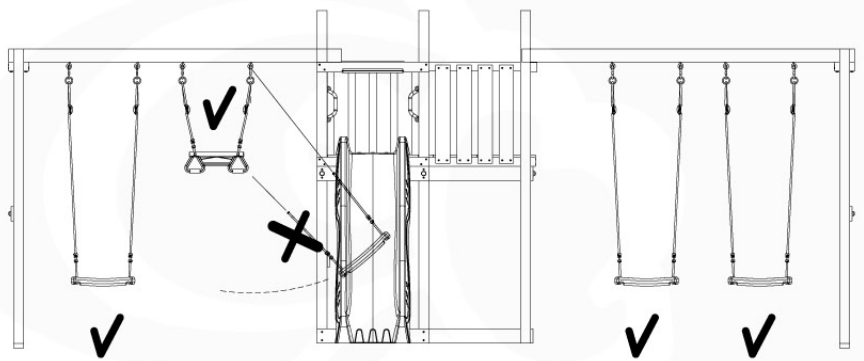

05-2

05-3

05-4

05-5

05-6

06

	PartNo	PartName	QTY.
Hardware Pack	001_406	Stealth Screw 8x45	4
	001_417	Stealth Screw 8x80	3
	001_422	Stealth Screw 8x137	3
	002_220	Gap Point Screw T25 - 5x45	12
	002_223	Gap Point Screw T25 - 5x80	6
Other	005_528	Swing Beam Bracket 7x7	1
	005_529	Swing Beam Bracket 9x9	1
	007_001	Ground-anchor	2
Hardware Pack	022_31x	bpc-base version 3	2
	022_84x	bpc cover	2
	023_031	Finishing Washer GPS 5.0	2
Other	101_003	Swing hook with Carabiner	4