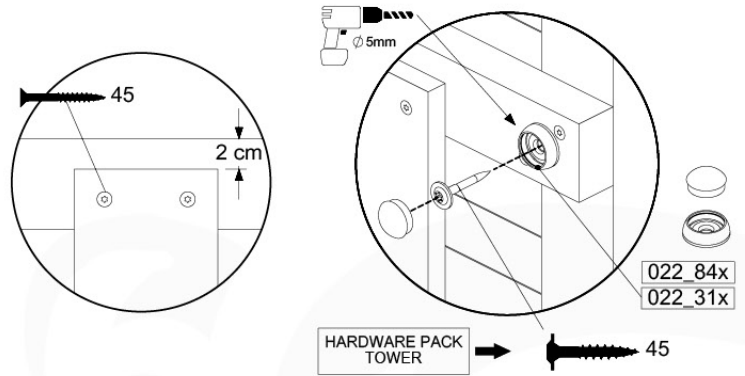

05-1

06 Roof Hut

RF12

	PartNo	PartName	QTY.
Hardware Pack	001_417	Stealth Screw 8x80	4
	002_223	Gap Point Screw T25 - 5x80	22
	002_308	Gap Point Screw T25 - 5x20	10
	023_031	Finishing Washer GPS 5.0	10
Other	123_222	Sheet Canvas Navigator line 1200x1850	1
Timber	C37	Beam 370 mm	4
	C114	Beam 1140 mm	3
	C154	Beam 1540 mm	2

Roof Hut 120 - P02 - 25-11-2020 - v1.0