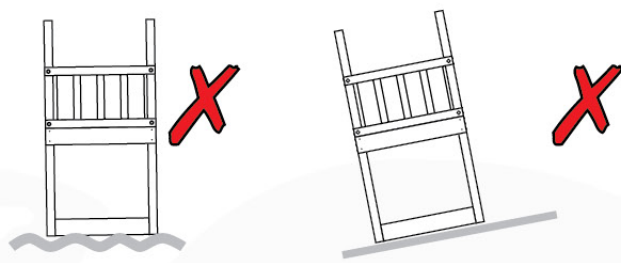

02 Safe Playground

02-1