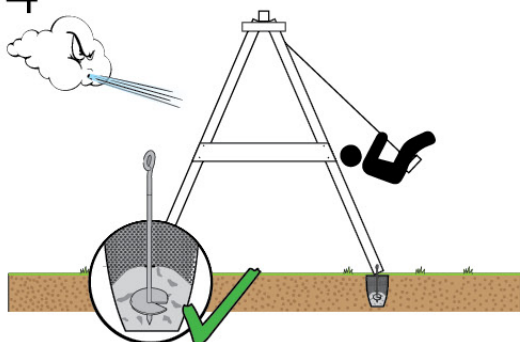

05-2

05-3

05-4

05-5

05-6

06

	PartNo	PartName	QTY.
Hardware Pack	001_406	Stealth Screw 8x45	4
	001_417	Stealth Screw 8x80	3
	001_422	Stealth Screw 8x137	3
	002_220	Gap Point Screw T25 - 5x45	12
	002_223	Gap Point Screw T25 - 5x80	6
Other	005_528	Swing Beam Bracket 7x7	1
	005_529	Swing Beam Bracket 9x9	1
	007_001	Ground-anchor	2
Hardware Pack	022_31x	bpc-base version 3	2
	022_84x	bpc cover	2
	023_031	Finishing Washer GPS 5.0	2
Other	101_003	Swing hook with Carabiner	4