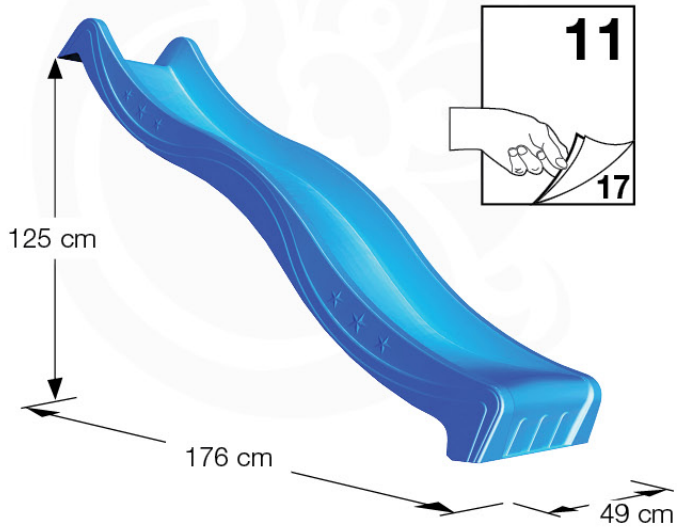

10 Add-on

Wavy Star Slide XL

- 324_100 Yellow
- 324_200 Blue
- 324_300 Green
- 324_400 Red
- 324_500 Fuchsia
- 324_600 Dark Green

Fireman's Pole

201_275