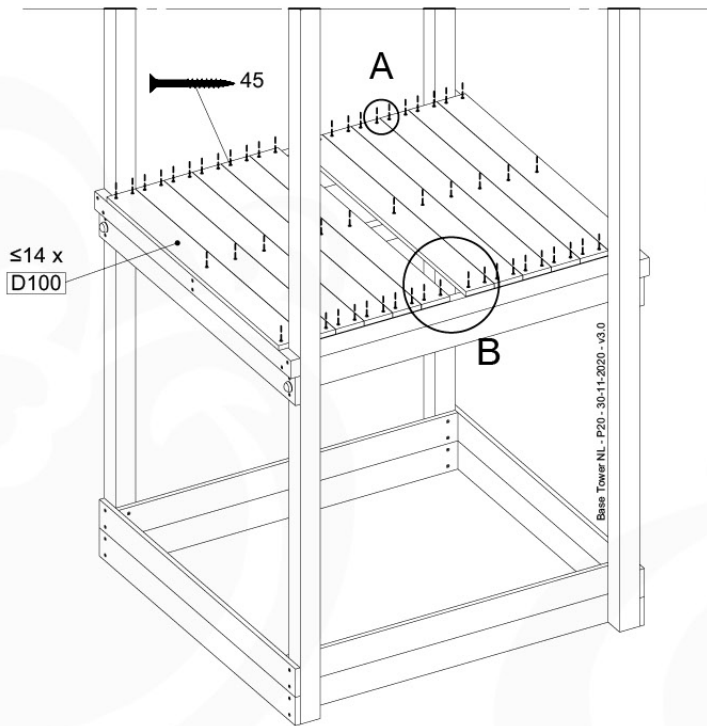

Foundation Plan - P06 - 27-11-2020 - v3

04 Base Tower

BT11

	PartNo	PartName	QTY.
Hardware Pack	001_406	Stealth Screw 8x45	10
	002_220	Gap Point Screw T25 - 5x45	118
	002_223	Gap Point Screw T25 - 5x80	20
Other	007_001	Ground-anchor	2
Hardware Pack	022_31x	bpc-base version 3	8
	022_84x	bpc cover	8
Timber	A240	Post 70x70 L2400	4
	C114	Beam 1140 mm	5
	D100	Board 1000 mm	11-14
	D114	Board 1140 mm	12

Base Tower NL - P06 - BT11 - 30-11-2020 - v3.0

04-1

04-2

04-3

04-4

05 Balustrade (2x)

BL04

	PartNo	PartName	QTY.
Hardware Pack	002_220	Gap Point Screw T25 - 5x45	24
	002_223	Gap Point Screw T25 - 5x80	4
Timber	C114	Beam 1140 mm	1
	D65	Board 650 mm	6