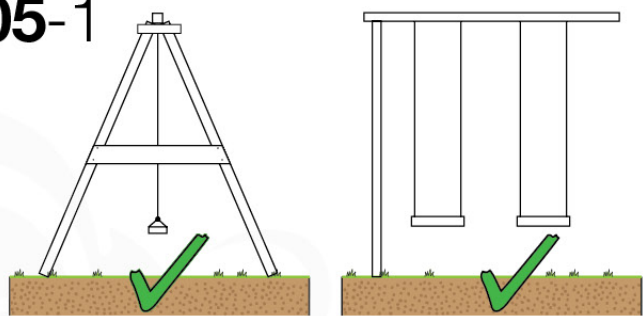

output: 20/11/20

04 Product ID

Art. Description: _____

SKU: _____

LOT: _____

←

05 Safe Playground Planning

05-1