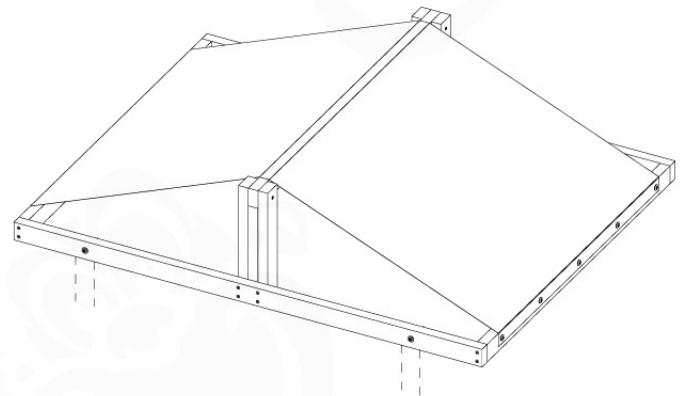

06 Roof Hut

RF12

	PartNo	PartName	QTY.
Hardware Pack	001_417	Stealth Screw 8x80	4
	002_223	Gap Point Screw T25 - 5x80	22
	002_308	Gap Point Screw T25 - 5x20	10
	023_031	Finishing Washer GPS 5.0	10
Other	123_222	Sheet Canvas Navigator line 1200x1850	1
Timber	C37	Beam 370 mm	4
	C114	Beam 1140 mm	3
	C154	Beam 1540 mm	2

Roof Hut 120 - P02 - 25-11-2020 - v1.0