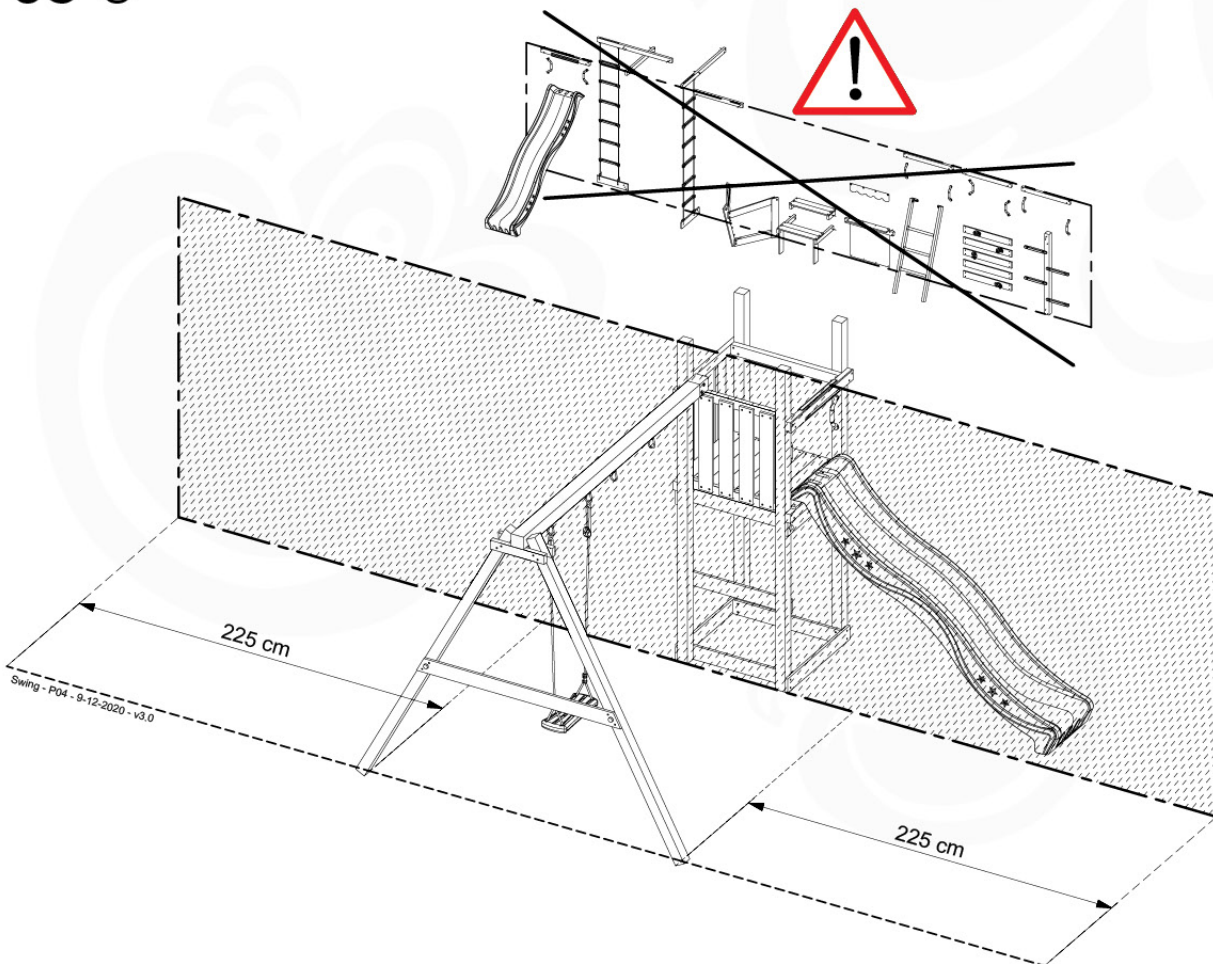

05-2

05-3

05-4

05-5

05-6

06

	PartNo	PartName	QTY.
Hardware Pack	001_406	Stealth Screw 8x45	4
	001_417	Stealth Screw 8x80	3
	001_422	Stealth Screw 8x137	3
	002_220	Gap Point Screw T25 - 5x45	12
	002_223	Gap Point Screw T25 - 5x80	6
Other	005_528	Swing Beam Bracket 7x7	1
	005_529	Swing Beam Bracket 9x9	1
	007_001	Ground-anchor	2
Hardware Pack	022_31x	bpc-base version 3	2
	022_84x	bpc cover	2
	023_031	Finishing Washer GPS 5.0	2
Other	101_003	Swing hook with Carabiner	4