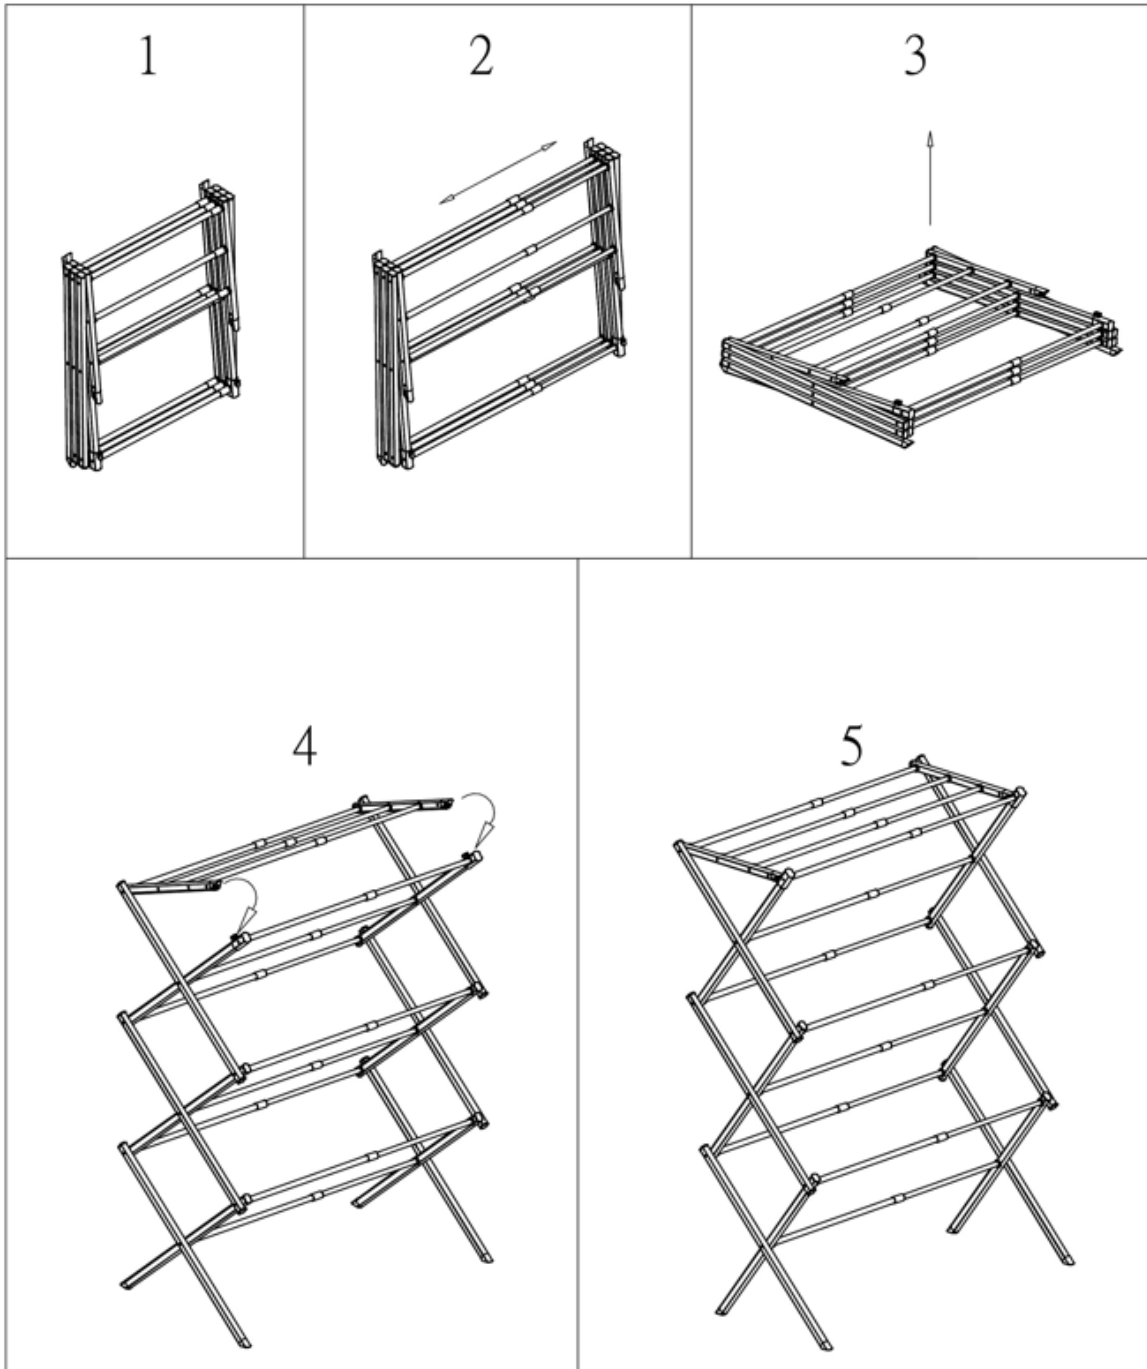

739172

Made in P.R.C
EU-importer:
Schou Company A/S
DK - 6000 Kolding