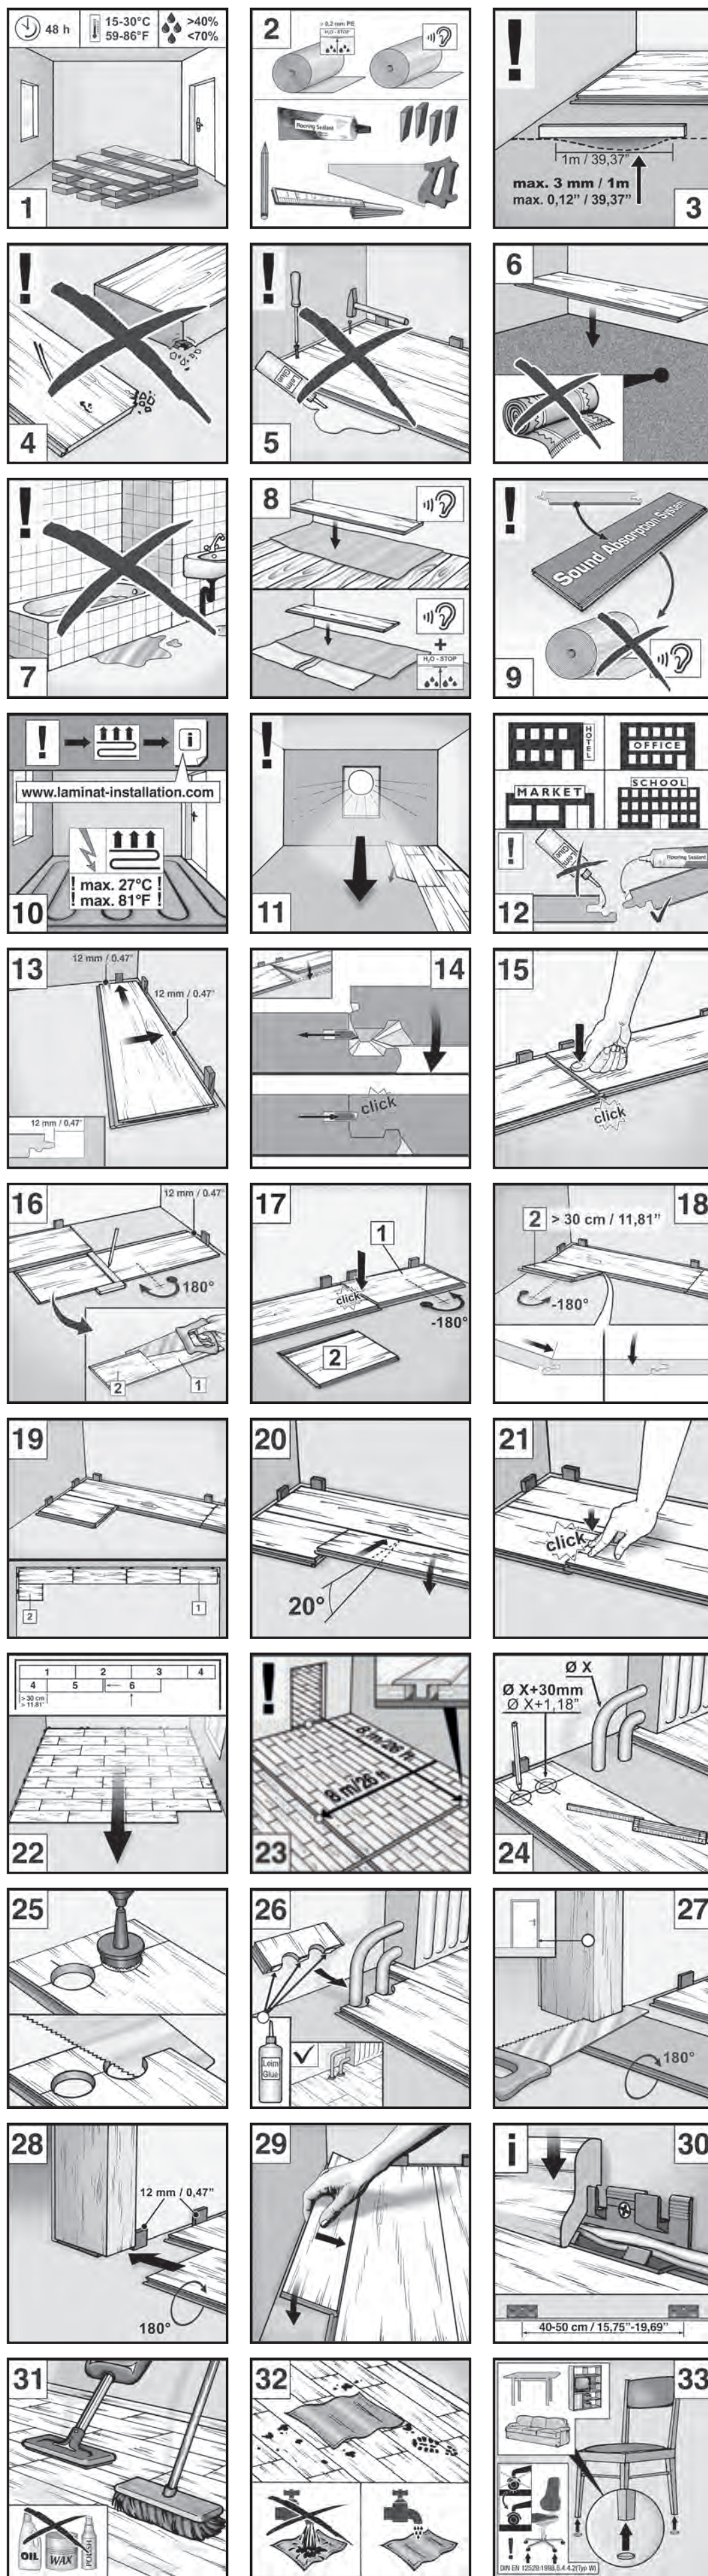

Info: www.laminat-installation.com/www.EPLF.com

**Le déassemblage
Disassembly**