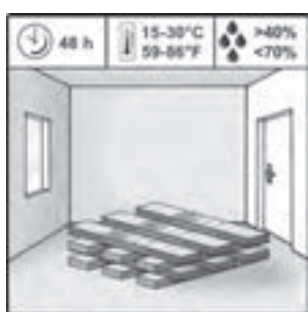

Storage
Lagerung
Entreposage
Almacenamiento
Opbevaring

krono *flooring*

AS 36/16 2810

Class 32/AC4

READY *fix*
Made in Germany | Fabriqué en Allemagne