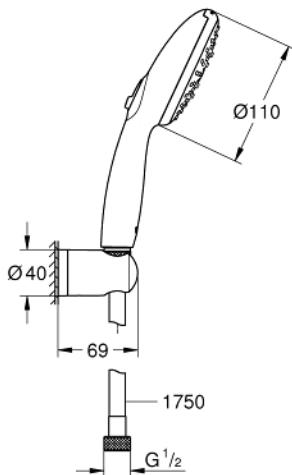

## 27 957 001 VITALIO START 110 WALL HOLDER SET 3 SPRAYS (RAIN, JET, MASSAGE)

### PRODUKTBESKRIVELSE

- Farve: chrome
- bestående af:
  - hand shower Vitalio Start 110 (26 031)
  - wall shower holder Vitalio Universal, non-adjustable (27 958)
  - shower hose VitalioFlex Trend 1750 mm 1/2" x 1/2" (28 742)
- GROHE Water Saving - reducerer vandforbruget og giver en perfekt gennemstrømning
- GROHE SmartSwitch - easily rotate the dial to enjoy your preferred spray option
- GROHE DreamSpray perfekt spraymønster
- GROHE Long-Life-belægning
- SpeedClean antikalksystem
- Inner WaterGuide - inner insulation for surface and scalding protection
- ShockProof silikonerings modvirker skader ved tab/fald af bruser
- maximum flow rate (at 3 bar): 8.4 l/min
- min. tryk 1,0 bar
- velegnet til gennemstrømsvarmer
- suitable for screwing (including screws and dowels) or gluing (GROHE QuickGlue S 41 247 000 sold separately - x1 needed)
- holding force: max. 20 kg
- the specified holding capacity is valid for static (slowly applied) load and intended use only
- 5 color packaging with product window
- Consumer edition

Pure Freude  
an Wasser

27 957 001 **VITALIO START 110 WALL HOLDER SET 3 SPRAYS (RAIN, JET, MASSAGE)**

**RESERVEDELE** , november 2021 – now

1: Si til håndbruser (Bestillingsnummer 0700200M)