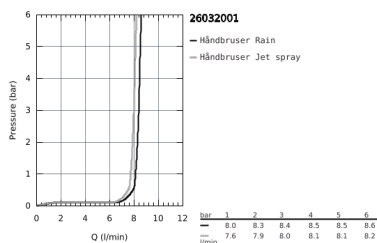

26 032 001 VITALIO START 110 SHOWER RAIL SET 3 SPRAYS (RAIN, JET, MASSAGE)

PRODUKTBESKRIVELSE

- Farve: chrome
- bestående af:
 - hand shower Vitalio Start 110 (26 031)
 - shower rail Vitalio Universal 600 mm (27 724)
 - shower hose VitalioFlex Trend 1750 mm 1/2" x 1/2" (28 742)
- GROHE Water Saving - reducerer vandforbruget og giver en perfekt gennemstrømning
- GROHE SmartSwitch - easily rotate the dial to enjoy your preferred spray option
- GROHE DreamSpray perfekt spraymønster
- GROHE Long-Life-belægning
- GROHE FastFixation (adjustable upper bracket for existing drill holes)
- adjustable glider (turn and glide shower holder)
- SpeedClean antikalksystem
- Inner WaterGuide - inner insulation for surface and scalding protection
- ShockProof silikonering modvirker skader ved tab/fald af bruser
- maximum flow rate (at 3 bar): 8.4 l/min
- min. tryk 1,0 bar
- velegnet til gennemstrømsvarmer
- suitable for screwing (including screws and dowels) or gluing (GROHE QuickGlue S 41 247 000 sold separately - 2 x needed)
- holding force: max. 20 kg
- the specified holding capacity is valid for static (slowly applied) load and intended use only
- 5 color packaging
- Consumer edition