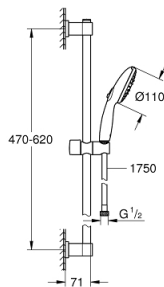

26 032 001 VITALIO START 110 SHOWER RAIL SET 3 SPRAYS (RAIN, JET, MASSAGE)

PRODUKTBESKRIVELSE

- Farve: chrome
- bestående af:
 - hand shower Vitalio Start 110 (26 031)
 - shower rail Vitalio Universal 600 mm (27 724)
 - shower hose VitalioFlex Trend 1750 mm 1/2" x 1/2" (28 742)
- GROHE Water Saving - reducerer vandforbruget og giver en perfekt gennemstrømning
- GROHE SmartSwitch - easily rotate the dial to enjoy your preferred spray option
- GROHE DreamSpray perfekt spraymønster
- GROHE Long-Life-belægning
- GROHE FastFixation (adjustable upper bracket for existing drill holes)
- adjustable glider (turn and glide shower holder)
- SpeedClean antikalksystem
- Inner WaterGuide - inner insulation for surface and scalding protection
- ShockProof silikonering modvirker skader ved tab/fald af bruser
- maximum flow rate (at 3 bar): 8.4 l/min
- min. tryk 1,0 bar
- velegnet til gennemstrømsvarmer
- suitable for screwing (including screws and dowels) or gluing (GROHE QuickGlue S 41 247 000 sold separately - 2 x needed)
- holding force: max. 20 kg
- the specified holding capacity is valid for static (slowly applied) load and intended use only
- 5 color packaging
- Consumer edition