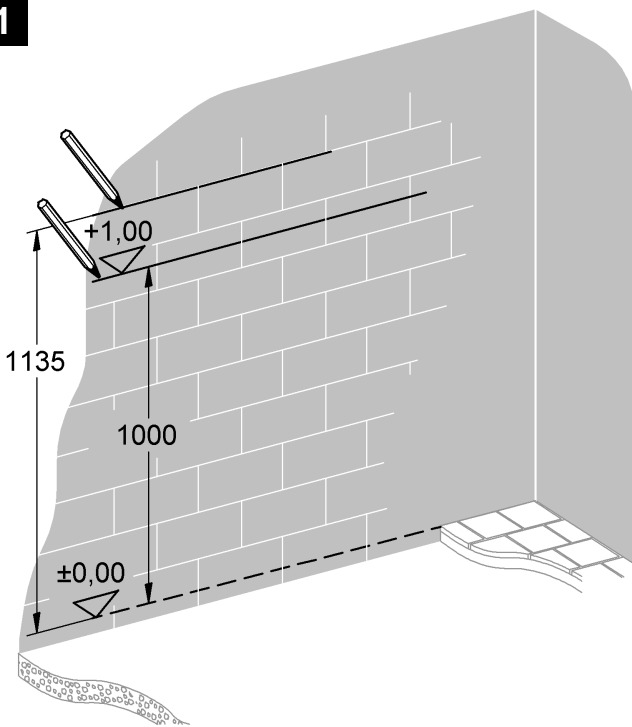

38 706
 38 717
 38 718
 38 745
 38 754

Design & Quality Engineering GROHE Germany

96.801.031/ÄM 219487/01.11

38 718
38 745
38 754

38 706
38 717

1

2

3