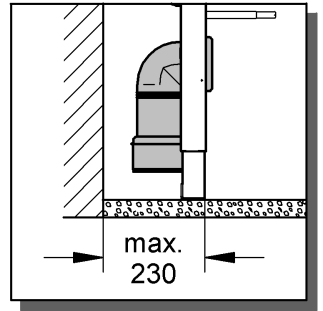

38 706
 38 717
 38 718
 38 745
 38 754

Design & Quality Engineering GROHE Germany

96.801.031/ÄM 219487/01.11

38 718
38 745
38 754

38 706
38 717

1

2

3