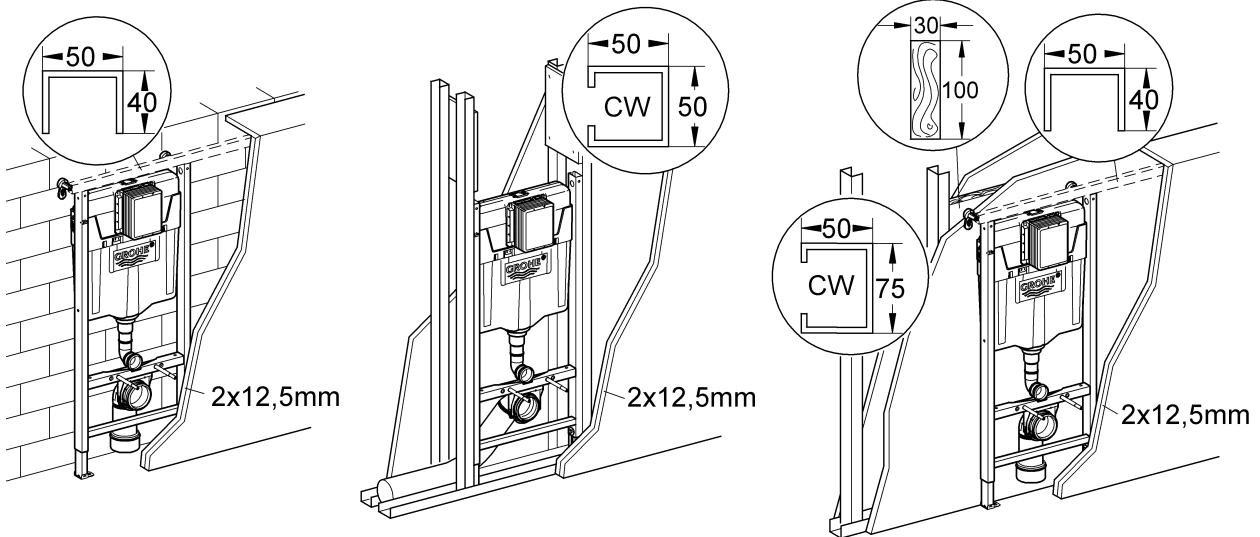

38 706
 38 717
 38 718
 38 745
 38 754

Design & Quality Engineering GROHE Germany

96.801.031/ÄM 219487/01.11

38 718
38 745
38 754

38 706
38 717

1

2

3