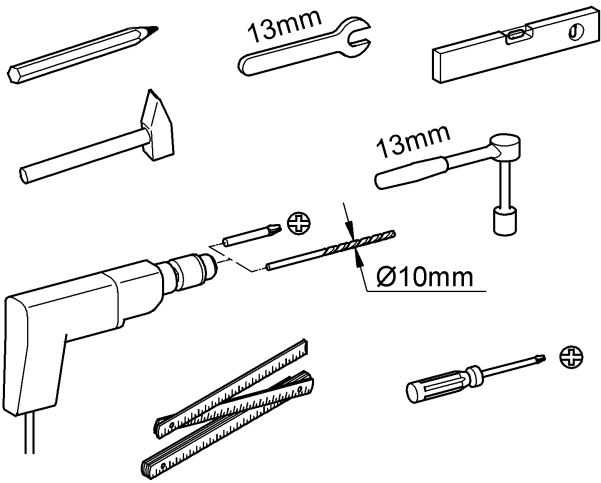

38 706
 38 717
 38 718
 38 745
 38 754

Design & Quality Engineering GROHE Germany

96.801.031/ÄM 219487/01.11

38 718
38 745
38 754

38 706
38 717

1

2

3