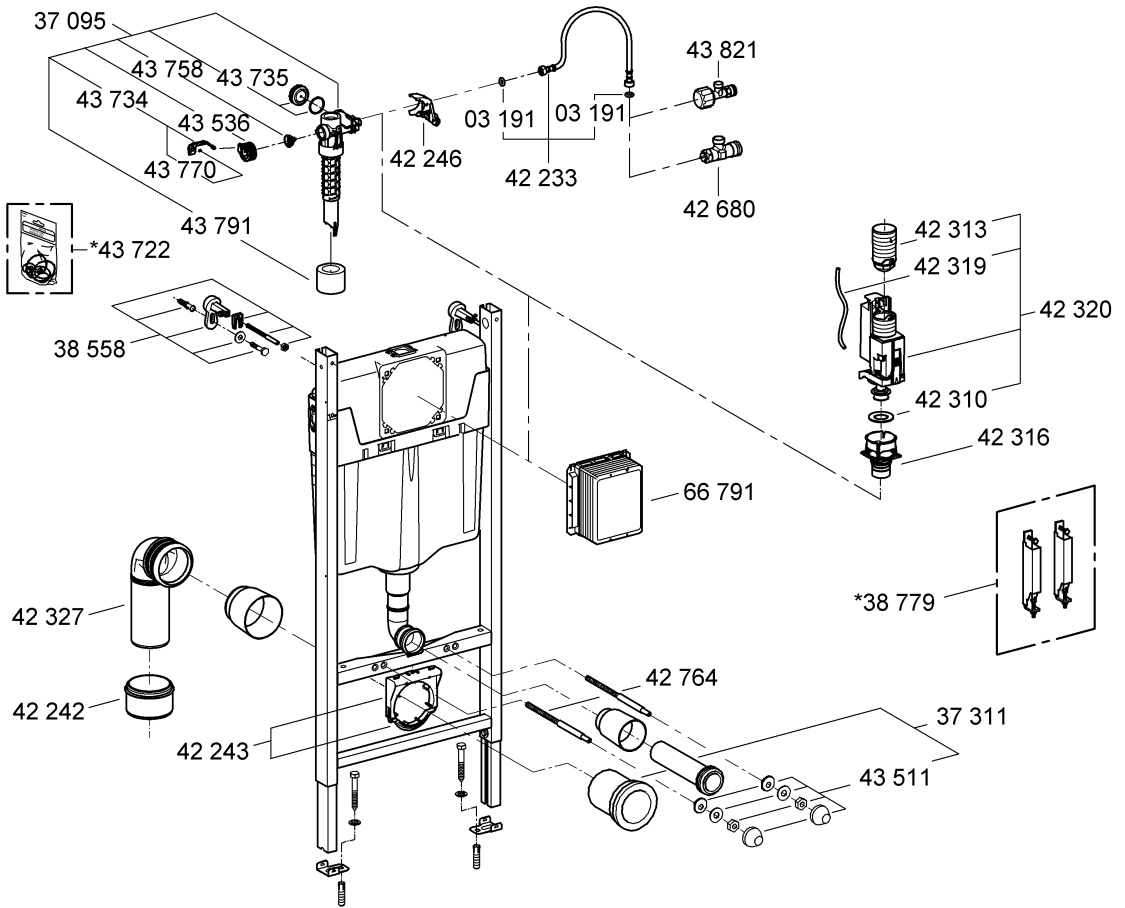

38 706
 38 717
 38 718
 38 745
 38 754

Design & Quality Engineering GROHE Germany

96.801.031/ÄM 219487/01.11

38 718
38 745
38 754

38 706
38 717

1

2

3