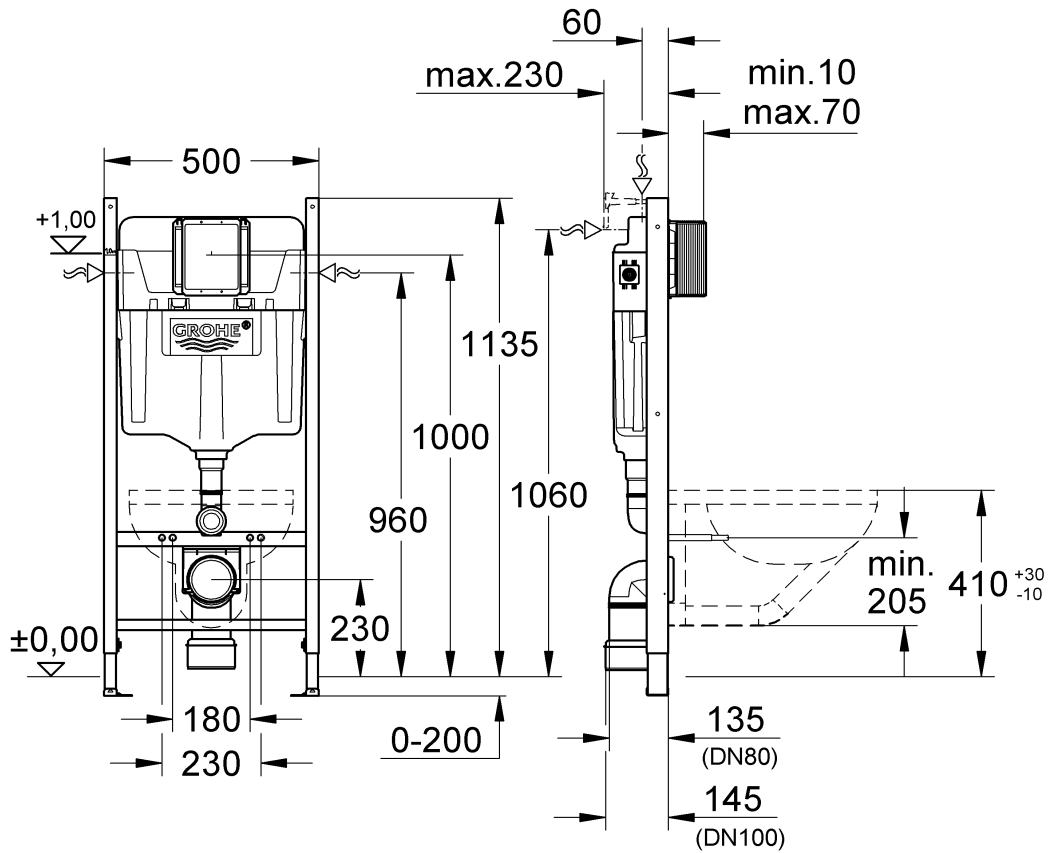

38 706
 38 717
 38 718
 38 745
 38 754

Design & Quality Engineering GROHE Germany

96.801.031/ÄM 219487/01.11

38 718
38 745
38 754

38 706
38 717

1

2

3