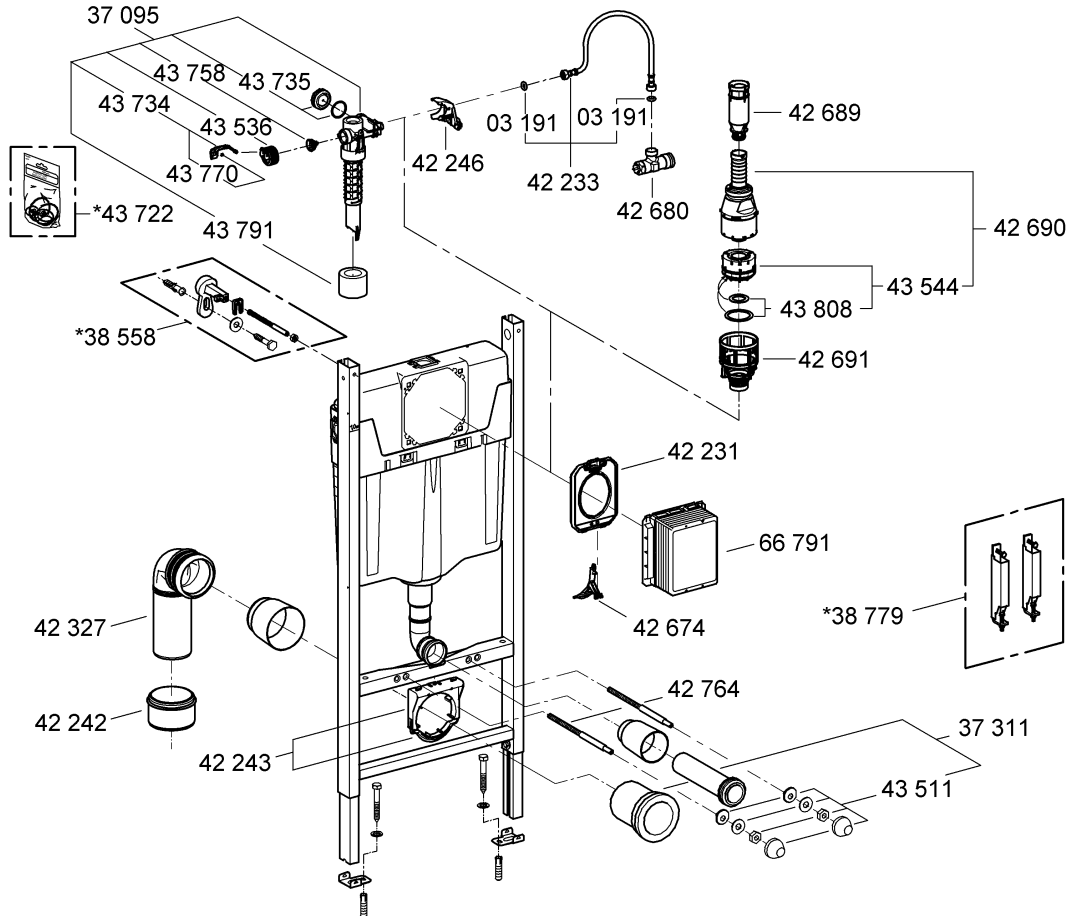

38 706
 38 717
 38 718
 38 745
 38 754

Design & Quality Engineering GROHE Germany

96.801.031/ÄM 219487/01.11

38 718
38 745
38 754

38 706
38 717

1

2

3