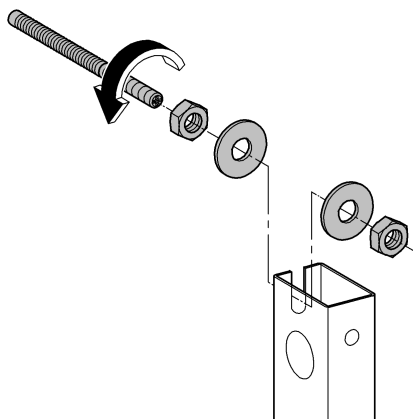

38 706
 38 717
 38 718
 38 745
 38 754

Design & Quality Engineering GROHE Germany

96.801.031/ÄM 219487/01.11

38 718
38 745
38 754

38 706
38 717

1

2

3