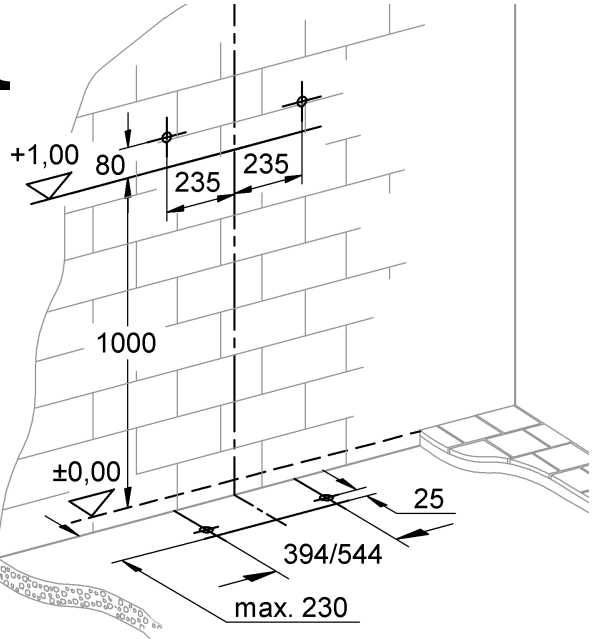

38 706
 38 717
 38 718
 38 745
 38 754

Design & Quality Engineering GROHE Germany

96.801.031/ÄM 219487/01.11

38 718
38 745
38 754

38 706
38 717

1

2

3