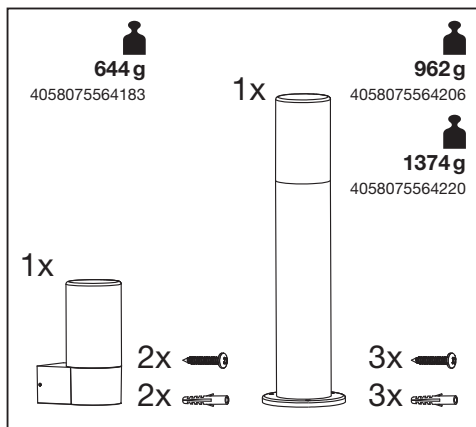

## SMART<sup>+</sup> WIFI PIPE

	EAN	W	lm	K	ΔT (°C)	V~	mA	Hz	PF
SMART OUTD WIFI PIPE WALL RGBW DG	4058075564183	10	380	3000	-20...+40	220-240	72	50/60	>0.5
SMART OUTD WIFI PIPE 50CM RGBW DG	4058075564206	10	380	3000	-20...+40	220-240	72	50/60	>0.5
SMART OUTD WIFI PIPE 80CM RGBW DG	4058075564220	10	380	3000	-20...+40	220-240	72	50/60	>0.5

	EAN	This product contains a light source of energy efficiency class	Contained Light Source
SMART OUTD WIFI PIPE WALL RGBW DG	4058075564183	F	
SMART OUTD WIFI PIPE 50CM RGBW DG	4058075564206	F	
SMART OUTD WIFI PIPE 80CM RGBW DG	4058075564220	F	