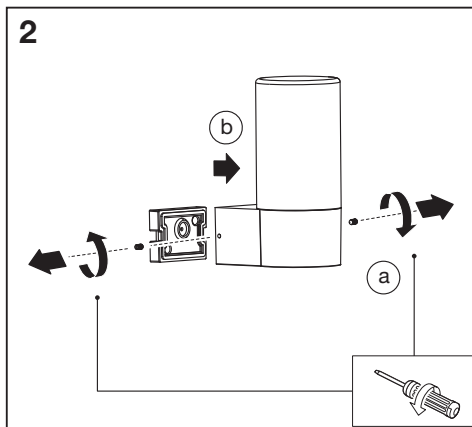

## SMART<sup>+</sup> WIFI PIPE

	EAN	W	lm	K	ΔT (°C)	V~	mA	Hz	PF
SMART OUTD WIFI PIPE WALL RGBW DG	4058075564183	10	380	3000	-20...+40	220-240	72	50/60	>0.5
SMART OUTD WIFI PIPE 50CM RGBW DG	4058075564206	10	380	3000	-20...+40	220-240	72	50/60	>0.5
SMART OUTD WIFI PIPE 80CM RGBW DG	4058075564220	10	380	3000	-20...+40	220-240	72	50/60	>0.5

	EAN	This product contains a light source of energy efficiency class	Contained Light Source
SMART OUTD WIFI PIPE WALL RGBW DG	4058075564183	F	
SMART OUTD WIFI PIPE 50CM RGBW DG	4058075564206	F	
SMART OUTD WIFI PIPE 80CM RGBW DG	4058075564220	F	