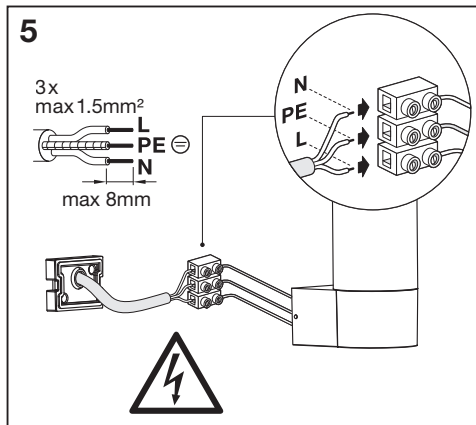

## SMART<sup>+</sup> WIFI PIPE

	EAN	W	lm	K	ΔT (°C)	V~	mA	Hz	PF
SMART OUTD WIFI PIPE WALL RGBW DG	4058075564183	10	380	3000	-20...+40	220-240	72	50/60	>0.5
SMART OUTD WIFI PIPE 50CM RGBW DG	4058075564206	10	380	3000	-20...+40	220-240	72	50/60	>0.5
SMART OUTD WIFI PIPE 80CM RGBW DG	4058075564220	10	380	3000	-20...+40	220-240	72	50/60	>0.5

	EAN	This product contains a light source of energy efficiency class	Contained Light Source
SMART OUTD WIFI PIPE WALL RGBW DG	4058075564183	F	
SMART OUTD WIFI PIPE 50CM RGBW DG	4058075564206	F	
SMART OUTD WIFI PIPE 80CM RGBW DG	4058075564220	F	