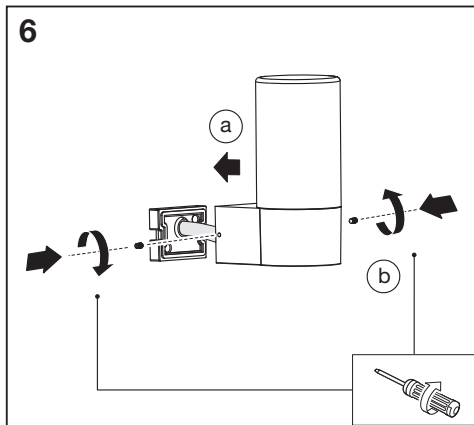

## SMART<sup>+</sup> WIFI PIPE

	EAN	W	lm	K	ΔT (°C)	V~	mA	Hz	PF
SMART OUTD WIFI PIPE WALL RGBW DG	4058075564183	10	380	3000	-20...+40	220-240	72	50/60	>0.5
SMART OUTD WIFI PIPE 50CM RGBW DG	4058075564206	10	380	3000	-20...+40	220-240	72	50/60	>0.5
SMART OUTD WIFI PIPE 80CM RGBW DG	4058075564220	10	380	3000	-20...+40	220-240	72	50/60	>0.5

	EAN	This product contains a light source of energy efficiency class	Contained Light Source
SMART OUTD WIFI PIPE WALL RGBW DG	4058075564183	F	
SMART OUTD WIFI PIPE 50CM RGBW DG	4058075564206	F	
SMART OUTD WIFI PIPE 80CM RGBW DG	4058075564220	F	