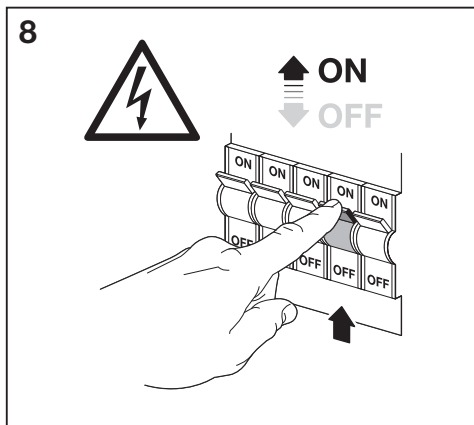

## SMART<sup>+</sup> WIFI PIPE

	EAN	W	lm	K	ΔT (°C)	V~	mA	Hz	PF
SMART OUTD WIFI PIPE WALL RGBW DG	4058075564183	10	380	3000	-20...+40	220-240	72	50/60	>0.5
SMART OUTD WIFI PIPE 50CM RGBW DG	4058075564206	10	380	3000	-20...+40	220-240	72	50/60	>0.5
SMART OUTD WIFI PIPE 80CM RGBW DG	4058075564220	10	380	3000	-20...+40	220-240	72	50/60	>0.5

	EAN	This product contains a light source of energy efficiency class	Contained Light Source
SMART OUTD WIFI PIPE WALL RGBW DG	4058075564183	F	
SMART OUTD WIFI PIPE 50CM RGBW DG	4058075564206	F	
SMART OUTD WIFI PIPE 80CM RGBW DG	4058075564220	F	