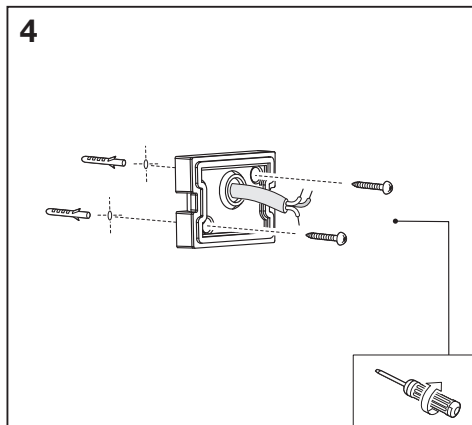

## SMART<sup>+</sup> WIFI PIPE

	EAN	W	lm	K	ΔT (°C)	V~	mA	Hz	PF
SMART OUTD WIFI PIPE WALL RGBW DG	4058075564183	10	380	3000	-20...+40	220-240	72	50/60	>0.5
SMART OUTD WIFI PIPE 50CM RGBW DG	4058075564206	10	380	3000	-20...+40	220-240	72	50/60	>0.5
SMART OUTD WIFI PIPE 80CM RGBW DG	4058075564220	10	380	3000	-20...+40	220-240	72	50/60	>0.5

	EAN	This product contains a light source of energy efficiency class	Contained Light Source
SMART OUTD WIFI PIPE WALL RGBW DG	4058075564183	F	
SMART OUTD WIFI PIPE 50CM RGBW DG	4058075564206	F	
SMART OUTD WIFI PIPE 80CM RGBW DG	4058075564220	F	