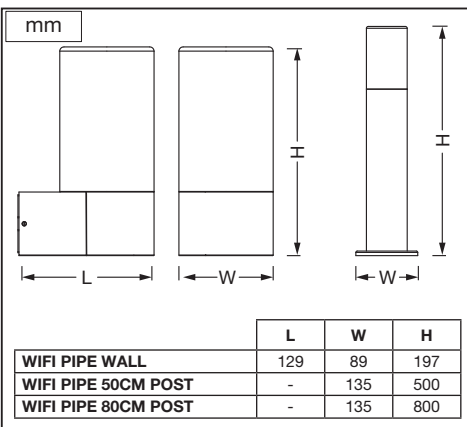

## SMART<sup>+</sup> WIFI PIPE

	EAN	W	lm	K	ΔT (°C)	V~	mA	Hz	PF
SMART OUTD WIFI PIPE WALL RGBW DG	4058075564183	10	380	3000	-20...+40	220-240	72	50/60	>0.5
SMART OUTD WIFI PIPE 50CM RGBW DG	4058075564206	10	380	3000	-20...+40	220-240	72	50/60	>0.5
SMART OUTD WIFI PIPE 80CM RGBW DG	4058075564220	10	380	3000	-20...+40	220-240	72	50/60	>0.5

	EAN	This product contains a light source of energy efficiency class	Contained Light Source
SMART OUTD WIFI PIPE WALL RGBW DG	4058075564183	F	
SMART OUTD WIFI PIPE 50CM RGBW DG	4058075564206	F	
SMART OUTD WIFI PIPE 80CM RGBW DG	4058075564220	F	