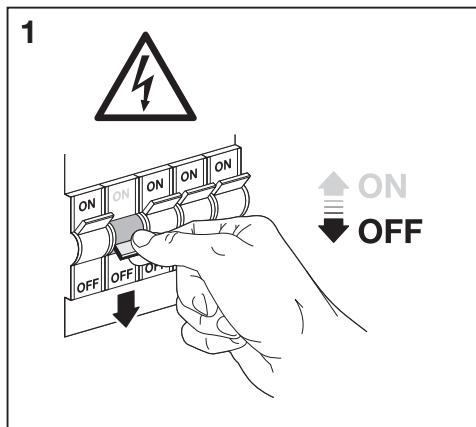

## SMART<sup>+</sup> WIFI PIPE

	EAN	W	lm	K	ΔT (°C)	V~	mA	Hz	PF
SMART OUTD WIFI PIPE WALL RGBW DG	4058075564183	10	380	3000	-20...+40	220-240	72	50/60	>0.5
SMART OUTD WIFI PIPE 50CM RGBW DG	4058075564206	10	380	3000	-20...+40	220-240	72	50/60	>0.5
SMART OUTD WIFI PIPE 80CM RGBW DG	4058075564220	10	380	3000	-20...+40	220-240	72	50/60	>0.5

	EAN	This product contains a light source of energy efficiency class	Contained Light Source
SMART OUTD WIFI PIPE WALL RGBW DG	4058075564183	F	
SMART OUTD WIFI PIPE 50CM RGBW DG	4058075564206	F	
SMART OUTD WIFI PIPE 80CM RGBW DG	4058075564220	F	