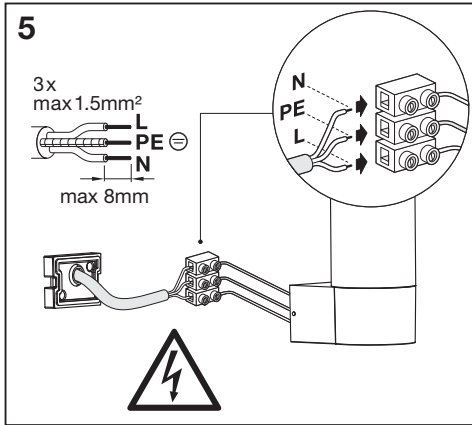

 **644 g**
 4058075564183

 **962 g**
 4058075564206

 **1374 g**
 4058075564220

1x  2x  3x 
 2x  3x 

1x 

mm

	L	W	H
WIFI PIPE WALL	129	89	197
WIFI PIPE 50CM POST	-	135	500
WIFI PIPE 80CM POST	-	135	800

1

 ON
 OFF

2

3

∅ 6mm

4

	EAN	This product contains a light source of energy efficiency class	Contained Light Source
SMART OUTD WIFI PIPE WALL RGBW DG	4058075564183	F	
SMART OUTD WIFI PIPE 50CM RGBW DG	4058075564206	F	
SMART OUTD WIFI PIPE 80CM RGBW DG	4058075564220	F	