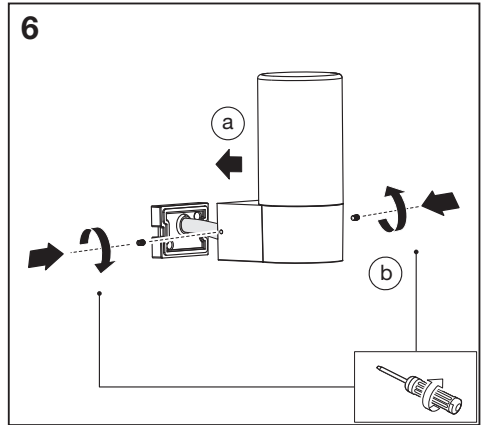

 **644 g**
 4058075564183

 **962 g**
 4058075564206

 **1374 g**
 4058075564220

1x  2x  3x 
 2x  3x 

1x 

mm

	L	W	H
WIFI PIPE WALL	129	89	197
WIFI PIPE 50CM POST	-	135	500
WIFI PIPE 80CM POST	-	135	800

1

 ON
 OFF

2

3

∅ 6mm

4

	EAN	This product contains a light source of energy efficiency class	Contained Light Source
SMART OUTD WIFI PIPE WALL RGBW DG	4058075564183	F	
SMART OUTD WIFI PIPE 50CM RGBW DG	4058075564206	F	
SMART OUTD WIFI PIPE 80CM RGBW DG	4058075564220	F	