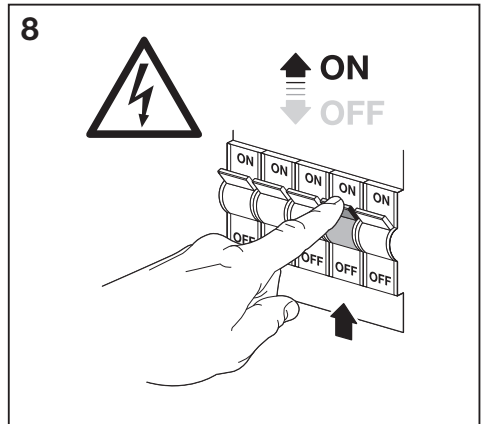

 ON
 OFF

2

3

∅ 6mm

4

	EAN	This product contains a light source of energy efficiency class	Contained Light Source
SMART OUTD WIFI PIPE WALL RGBW DG	4058075564183	F	
SMART OUTD WIFI PIPE 50CM RGBW DG	4058075564206	F	
SMART OUTD WIFI PIPE 80CM RGBW DG	4058075564220	F	