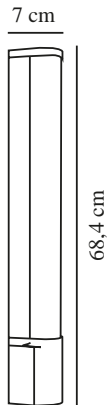

MALAIKA 68 | WALL LIGHT | BLACK

2310221003

nordlux®

Voltage (V): 230 Volt
IP degree: IP44
Class (Class 1, Class 2, Class 3):
Class 1 (Earth contact)
Bulb base: LED Module
Switch placement: On the fixture
Parallel connection: False

Primary material: Aluminium
Secondary material: Plastic
Colour: Black

Height (cm): 7
Width (cm): 5.5
Length (cm): 68.4
Tilt Angle (°): 0
Turning Angle (°): 0

EAN: 5704924016073
TUN: 2326327
Item Number: 2310221003
Pcs Per Master Carton: 6
Sales Box Height (cm): 8.5

Sales Box Width(cm): 70
Sales Box Depth (cm): 7
Sales Box Volume m³ : 0.0042
Product net weight (kg): 0.65

Brightness of light (Lumen): 1200
Colour temperature (Kelvin): 3000
Ra-value : 80
Lifetime (hours): 20000
Energy class: E
Actual watt (W): 15

- Suitable for the bathroom (IP44) • Built-in power outlet
- On/off switch on fixture • 5-year LED guarantee

Malaika is the perfect light to place next to your bathroom mirror. Malaika provides a practical light for shaving or getting ready and the built-in power outlet makes it easy to plug in a shaver, hair dryer or phone charger.