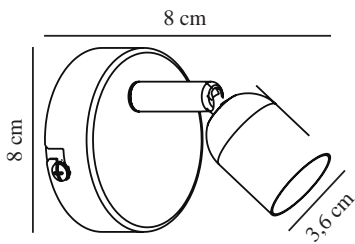

AVENUE | WALL LIGHT | BRUSHED STEEL

2113171032

nordlux®

Voltage (V): 220-240 Volt
IP degree: IP20
Maximum bulb wattage (W): 35W
Class (Class 1, Class 2, Class 3):
Class 1 (Earth contact)
Socket type: GU10
Switch placement: On the cable
Parallel connection: False

Primary material: Metal
Colour of the cable: Black
Length of the cable (cm): 150
Surface material of the cable:
Plastic
Is the cable replaceable: True
Colour: Brushed steel

Height (cm): 8
Width (cm): 8
Shade Diameter (cm): 3.6
Length (cm): 8
Tilt Angle (°): 90
Turning Angle (°): 320

EAN: 5704924009402
TUN: 2258623
Item Number: 2113171032
Pcs Per Master Carton: 6

Sales Box Height (cm): 10.5
Sales Box Width(cm): 10
Sales Box Depth (cm): 9.5
Sales Box Volume m³ : 0.001
Product net weight (kg): 0.15

• Industrial style • Tilting and turning shade

The Avenue wall light in a classic design provides a practical light suitable for most rooms in the home. The lamp head can be tilted in different directions giving the light a wide range of uses. For example, use it as a reading or bedside light in the bedroom, or in a teenager's room.