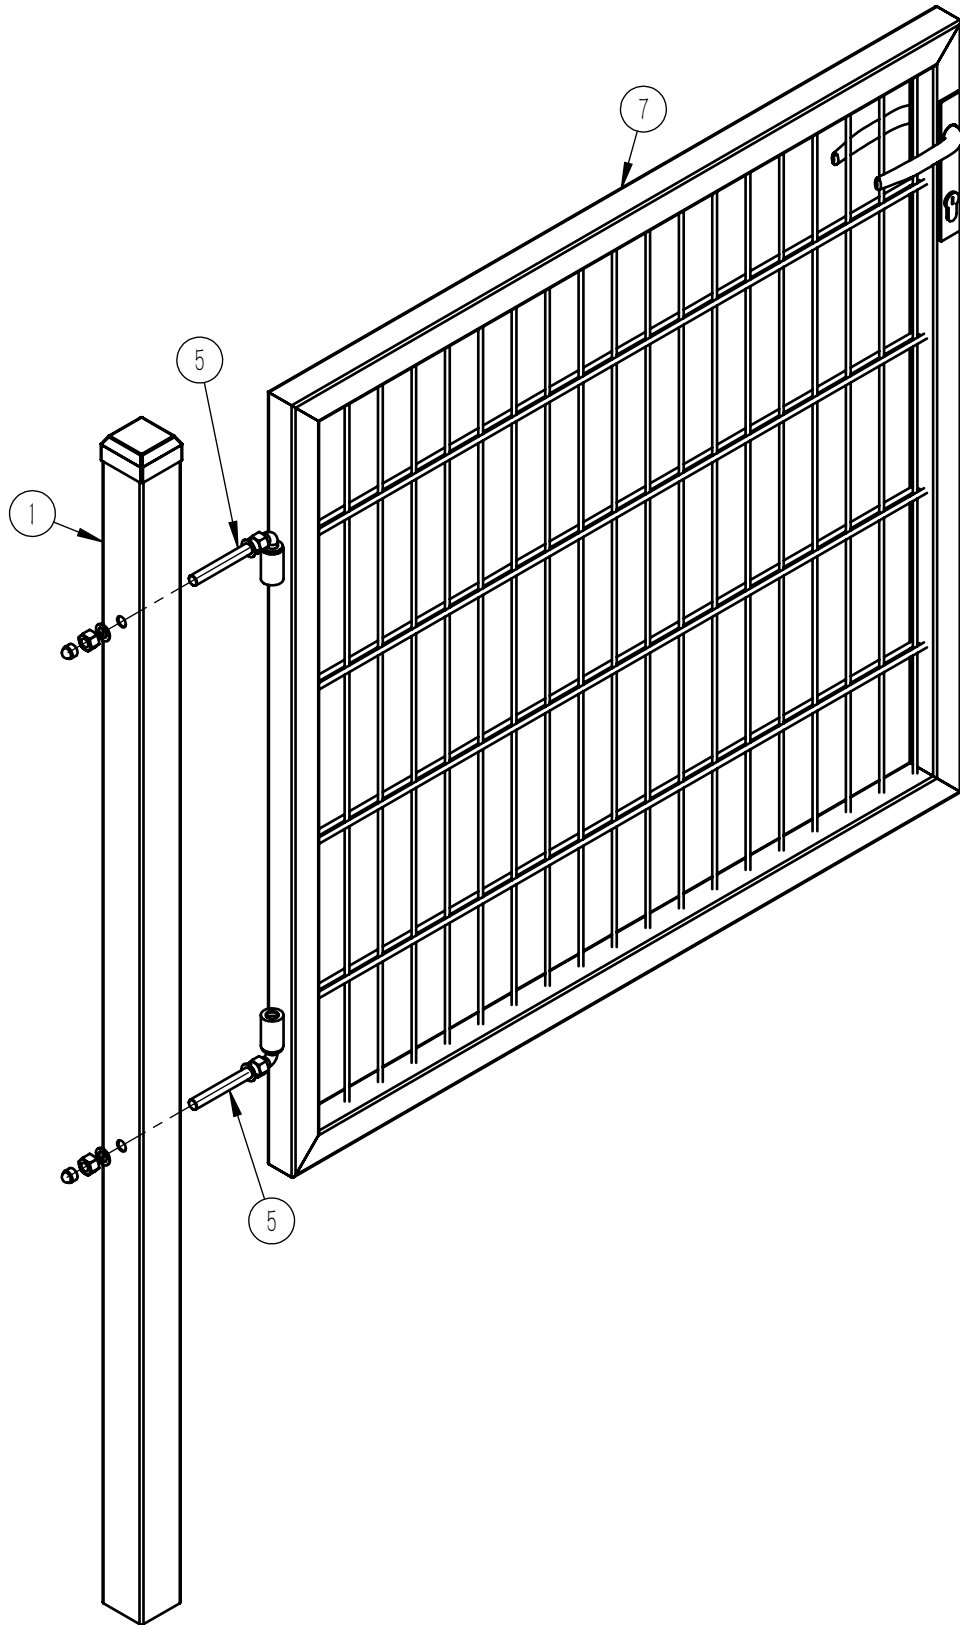

## Gate for Panel fence - Låge for Panelhegn

Art. no. 111-426 - 111-427 - 111-427D

Imported by / Importeret af  
NSH NORDIC A/S  
Virkefeltet 4  
8740 Braedstrup  
Denmark

Made in PRC

1

3

Not included/  
medfølger ikke

STEP 1 / TRIN 1

STEP 3 / TRIN 3

STEP 4 / TRIN 4

STEP 5 / TRIN 5