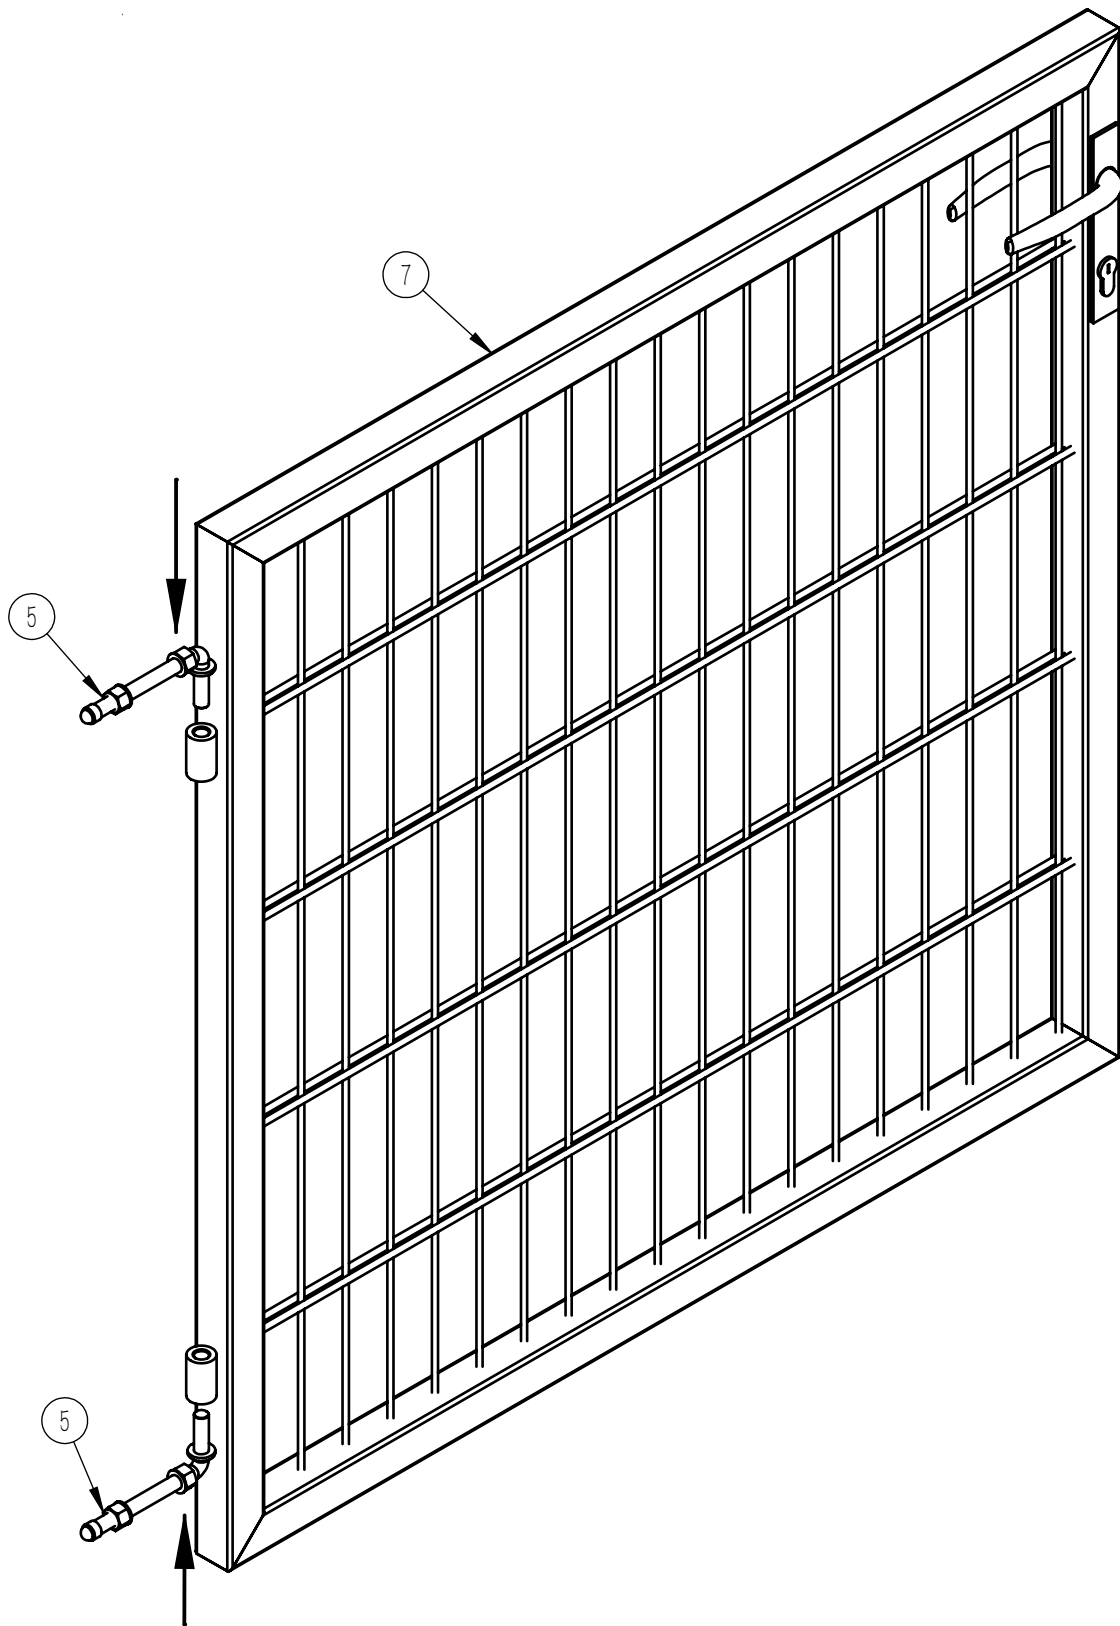

## Gate for Panel fence - Låge for Panelhegn

Art. no. 111-426 - 111-427 - 111-427D

Imported by / Importeret af  
NSH NORDIC A/S  
Virkefeltet 4  
8740 Braedstrup  
Denmark

Made in PRC

1

3

Not included/  
medfølger ikke

STEP 1 / TRIN 1

STEP 3 / TRIN 3

STEP 4 / TRIN 4

STEP 5 / TRIN 5