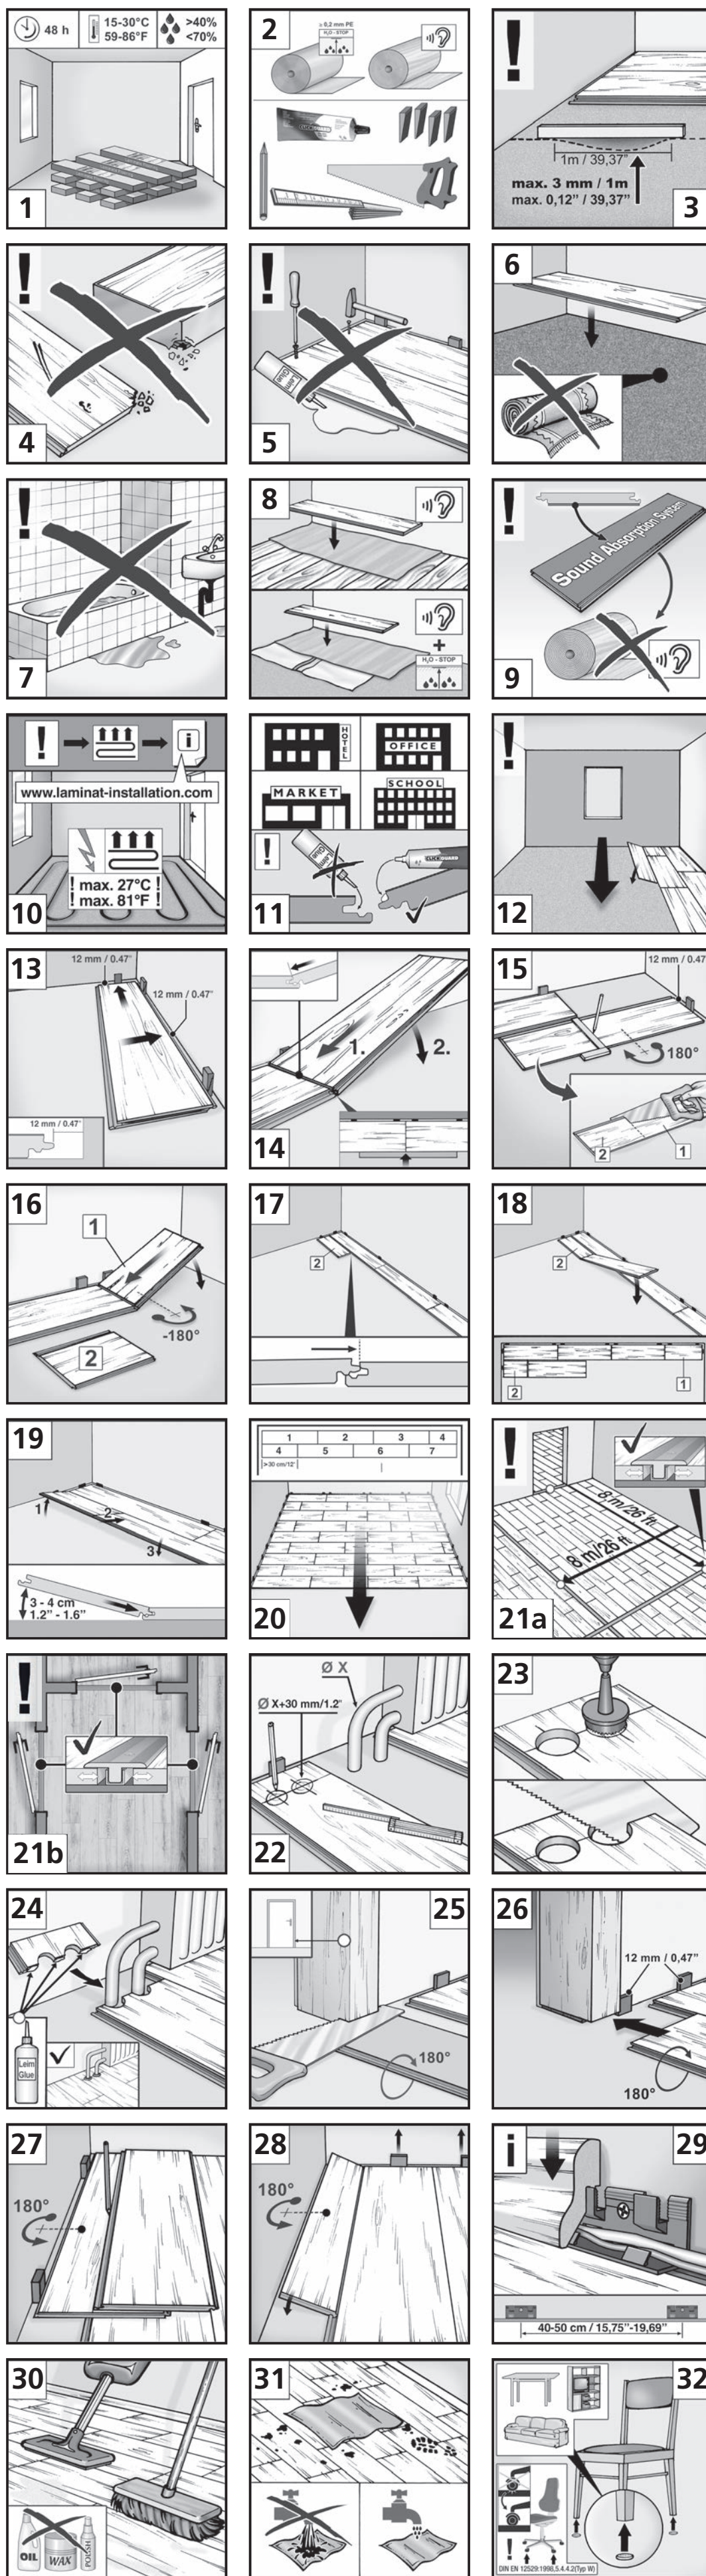

kronoflooring

AS 06/17 2804

PLANET collection
1285 x 192 x 7 mm / 51" x 7 1/2"

Class 31/AC3

PLANET collection

1285 x 192 x 7 mm / 51" x 7 1/2"

READY *fix*
Made in Germany | Fabriqué en Allemagne

Class 31/AC3