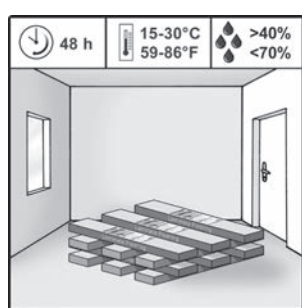

Storage
Lagerung
Entreposage
Almacenamiento
Opbevaring

** Statement on level of emission of volatile substances in indoor air posing a toxic threat during inhaling – on a scale from A+ (very low-emission) to C (high-emission). | Information sur le niveau d'émission de substances volatiles dans l'air intérieur, présentant un risque de toxicité par inhalation, sur une échelle de classe allant de A+ (très faibles émissions) à C (fortes émissions).

EN 14041:2004/AC:2006; C1-s1; E1; DS; PCP < 5ppm, Bodenbeläge für die Verwendung in Gebäuden, For internal use as floor coverings (see EN 14041), DOP: LW0012016/NB 0766; NB 0767; Kronoflooring GmbH, Mühlbacher Str. 1, 01561 Lampertswalde, Germany, www.laminat-installation.com/declaration-of-performance

kronoflooring

AS 06/17 2804

PLANET collection
1285 x 192 x 7 mm / 51" x 7 1/2"

Class 31/AC3

PLANET collection

1285 x 192 x 7 mm / 51" x 7 1/2"

READY *fix*
Made in Germany | Fabriqué en Allemagne

Class 31/AC3