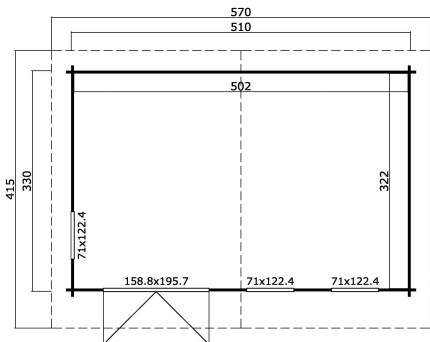

40
mm

3

10

PACKAGING: 1 PALLET(S)

630 x 118 x 60 cm
1221 kg

EAN 4742913017978

DIMENSIONS

Floor area	16.16 m ²
Roof dimensions	4.15 x 5.70 m
Cubic volume	≈ 35.01 m ³
Wall height	≈ 2.11 m
Ridge height	≈ 2.22 m
Front overhang	≈ 30 cm

WINDOWS & DOORS

1 x Double door (DGP+*)	158.8 x 195.7 cm
2 x Single window open inward (DGP+*)	71.0 x 122.4 cm
1 x Single window open inward (DGP+*)	71.0 x 122.4 cm

*DGP+: Double Glazed Premium Plus

ROOF & FLOOR

Roof boards	18x90 mm
Floor boards	18x90 mm
Roof surface	23.79 m ²
Roof angle	≈ 2 °
Treated Bearers	70x45 mm

* Optional roof covering available