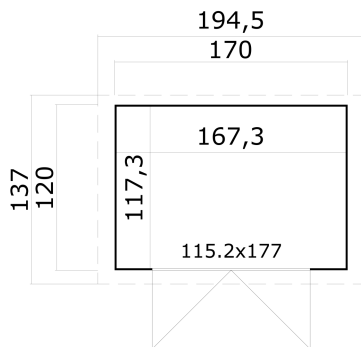

-  13 mm
-  1
-  0
- ***
GUARANTEE
2
YEARS**

PACKAGING: 1 PALLET(S)

192 x 120 x 27 cm
270 kg

EAN 4333990813678

DIMENSIONS

Floor area	1.97 m ²
Roof dimensions	1.95 x 1.37 m
Cubic volume	≈ 3.86 m ³
Wall height	≈ 1.77 m
Ridge height	≈ 2.17 m
Front overhang	≈ 10 cm

WINDOWS & DOORS

1 x Double door (TZ*)	115.2 x 177.0 cm
-----------------------	------------------

*TZ: Solid Wood Shed Door

ROOF & FLOOR

Roof boards	15.5x90 mm
Floor boards	15.5x90 mm
Roof surface	2.44 m ²
Roof angle	≈ 23 °
Treated Bearers	45x45 mm