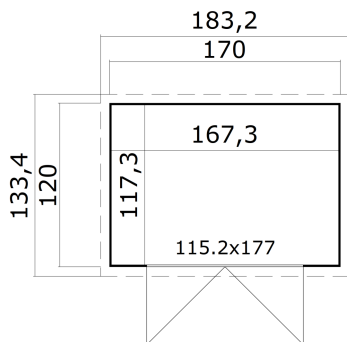

13
mm

1

0

PACKAGING: 1 PALLET(S)

186 x 112 x 27 cm
270 kg

EAN 4333990818284

DIMENSIONS

Floor area	1.97 m ²
Roof dimensions	1.83 x 1.33 m
Cubic volume	≈ 3.77 m ³
Wall height	≈ 1.85 m
Ridge height	≈ 1.99 m
Front overhang	≈ 7 cm

WINDOWS & DOORS

1 x Double door (TZ*)	115.2 x 177.0 cm
-----------------------	------------------

*TZ: Solid Wood Shed Door

ROOF & FLOOR

Roof boards	15.5x90 mm
Floor boards	15.5x90 mm
Roof surface	2.44 m ²
Roof angle	≈ 6 °
Treated Bearers	45x45 mm