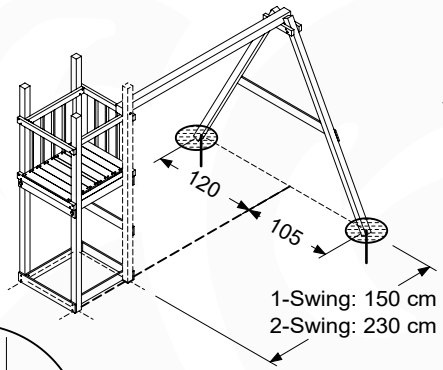

05c

05d

05e

06 Playground Foundation

FD10

Foundation Plan - F05-FD10
22/02/2022 - v2

07 Base Tower

BT20

	PartNo	PartName	QTY.
Hardware pack	001_406	Stealth Screw 8x45	6
	001_417	Stealth Screw 8x80	4
	002_220	Gap Point Screw T25 - 5x45	135
	002_223	Gap Point Screw T25 - 5x80	40
Other	007_001	Ground-anchor	2
	022_31x	bpc-base version 3	8
	022_84x	bpc cover	8
Timber	B270	Post 90x90 L2700	4
	C141	Beam 1410 mm	10
	D123	Board 1230 mm	17
	D141	Board 1410 mm	12