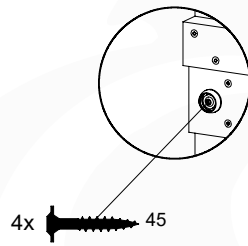

	PartNo	PartName	QTY.
Hardware pack	001_406	Stealth Screw 8x45	6
	001_417	Stealth Screw 8x80	4
	002_220	Gap Point Screw T25 - 5x45	135
	002_223	Gap Point Screw T25 - 5x80	40
Other	007_001	Ground-anchor	2
	022_31x	bpc-base version 3	8
	022_84x	bpc cover	8
Timber	B270	Post 90x90 L2700	4
	C141	Beam 1410 mm	10
	D123	Board 1230 mm	17
	D141	Board 1410 mm	12

DL 146 Base Tower BT20 - P02 BT20 - 17-11-2021 - v1.0

07-1

07-2

07-3

07-4

Manual DL Base Tower ET20

08 Balustrade

BL05