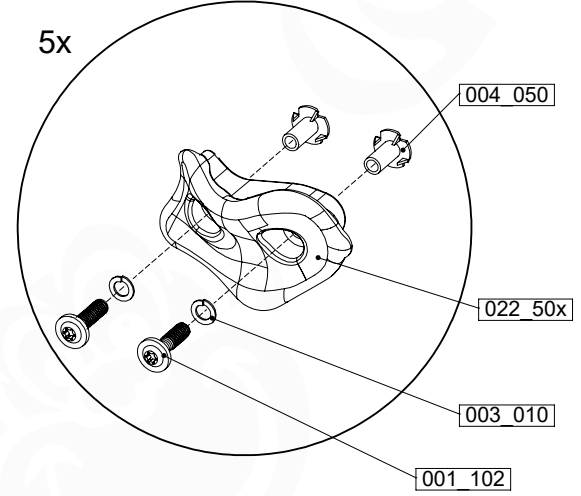

10-1

DL Half Balustrade 70/140 - P05-TR - 14/01/2022 - v1

11 Rock Wall

RW18

	PartNo	PartName	QTY.
Hardware Pack	001_102	Washer Head Screw T40 M8x30	10
	002_220	Gap Point Screw T25 - 5x45	32
	002_223	Gap Point Screw T25 - 5x80	4
	003_010	M8 spring lock washer	10
	004_050	M8 Drive-in Nut 22mm	10
Other	022_50x	Climbing Rock	5
	120_102	Handgrip set (complete 2x)	1
Timber	C206	Beam 2060 mm	1
	D65	Board 650 mm	7

DL Rockwall 140 - P03 UR 145 - 2-9-2022 - v2

11-1

11-2

11-3

11-4

12 Ladder

LA25

	PartNo	PartName	QTY.
Hardware pack	001_404	Stealth Screw 8x30	4
	002_219	Gap Point Screw T25 - 5x30	4
	002_220	Gap Point Screw T25 - 5x45	8
	002_223	Gap Point Screw T25 - 5x80	4
Other	005_03x	Ladder Rung Y/B/G/R	4
	005_522	Connection Bracket Mini Market	2
	022_835	Rung Cap	8
	120_102	Handgrip set (complete 2x)	1
Timber	C70	Beam 700 mm	1
	C150	Beam 1500 mm	2