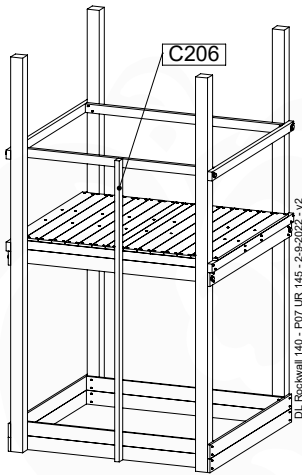

11 Rock Wall

RW18

	PartNo	PartName	QTY.
Hardware Pack	001_102	Washer Head Screw T40 M8x30	10
	002_220	Gap Point Screw T25 - 5x45	32
	002_223	Gap Point Screw T25 - 5x80	4
	003_010	M8 spring lock washer	10
	004_050	M8 Drive-in Nut 22mm	10
Other	022_50x	Climbing Rock	5
	120_102	Handgrip set (complete 2x)	1
Timber	C206	Beam 2060 mm	1
	D65	Board 650 mm	7

DL Rockwall 140 - P03 UR 145 - 2-9-2022 - v2

11-1