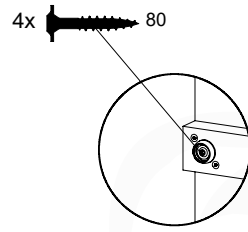

	PartNo	PartName	QTY.
Hardware pack	001_406	Stealth Screw 8x45	6
	001_417	Stealth Screw 8x80	4
	002_220	Gap Point Screw T25 - 5x45	135
	002_223	Gap Point Screw T25 - 5x80	40
Other	007_001	Ground-anchor	2
	022_31x	bpc-base version 3	8
	022_84x	bpc cover	8
Timber	B270	Post 90x90 L2700	4
	C141	Beam 1410 mm	10
	D123	Board 1230 mm	17
	D141	Board 1410 mm	12

DL 146 Base Tower BT20 - P02 BT20 - 17-11-2021 - v1.0

07-1

07-2

07-3

07-4

Manual DL Base Tower ET20

08 Balustrade

BL05