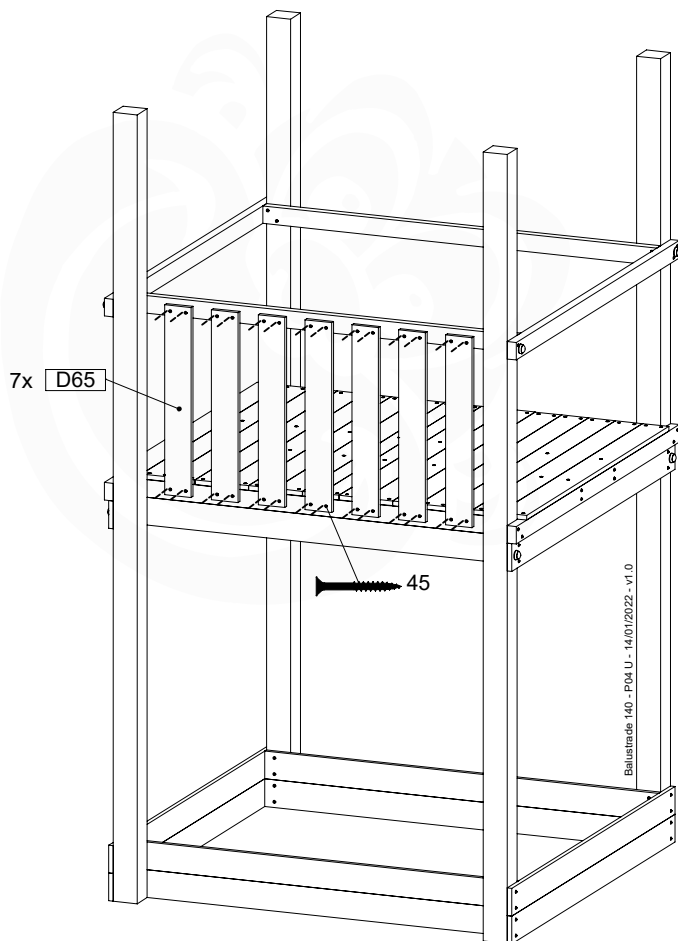

	PartNo	PartName	QTY.
Hardware pack	001_406	Stealth Screw 8x45	6
	001_417	Stealth Screw 8x80	4
	002_220	Gap Point Screw T25 - 5x45	135
	002_223	Gap Point Screw T25 - 5x80	40
Other	007_001	Ground-anchor	2
	022_31x	bpc-base version 3	8
	022_84x	bpc cover	8
Timber	B270	Post 90x90 L2700	4
	C141	Beam 1410 mm	10
	D123	Board 1230 mm	17
	D141	Board 1410 mm	12

DL 146 Base Tower BT20 - P02 BT20 - 17-11-2021 - v1.0

07-1

07-2

07-3

07-4

Manual DL Base Tower ET20

08 Balustrade

BL05

	PartNo	PartName	QTY.
Hardware pack	002_220	Gap Point Screw T25 - 5x45	28
Timber	D65	Board 650 mm	7

Balustrade 140 - P02 U - 14/01/2022 - v1.0

08-1

Balustrade 140 - P02 U - 14/01/2022 - v1.0

09 Balustrade