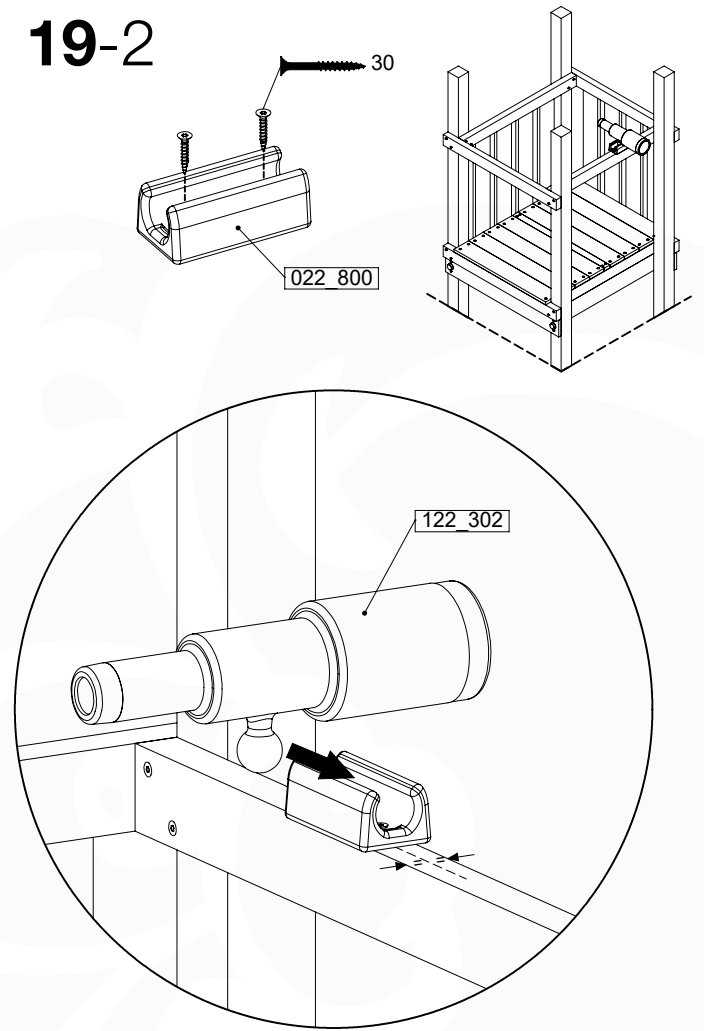

19-2

Accessories set - P03 - 29.9.2021 - v4