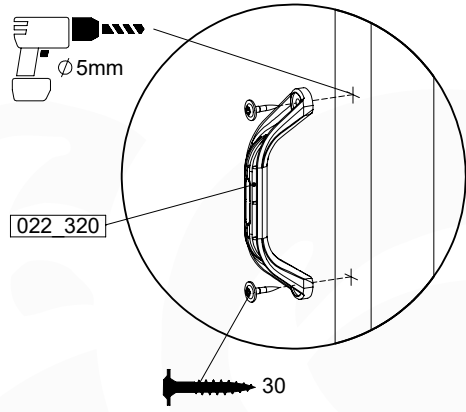

10-1

DL Half Balustrade 70/140 - P05-TR - 14/01/2022 - v1

11 Rock Wall

RW18

	PartNo	PartName	QTY.
Hardware Pack	001_102	Washer Head Screw T40 M8x30	10
	002_220	Gap Point Screw T25 - 5x45	32
	002_223	Gap Point Screw T25 - 5x80	4
	003_010	M8 spring lock washer	10
	004_050	M8 Drive-in Nut 22mm	10
Other	022_50x	Climbing Rock	5
	120_102	Handgrip set (complete 2x)	1
Timber	C206	Beam 2060 mm	1
	D65	Board 650 mm	7

DL Rockwall 140 - P03 UR 145 - 2-9-2022 - v2

11-1

11-2

11-3

11-4

12 Ladder

LA25

	PartNo	PartName	QTY.
Hardware pack	001_404	Stealth Screw 8x30	4
	002_219	Gap Point Screw T25 - 5x30	4
	002_220	Gap Point Screw T25 - 5x45	8
	002_223	Gap Point Screw T25 - 5x80	4
Other	005_03x	Ladder Rung Y/B/G/R	4
	005_522	Connection Bracket Mini Market	2
	022_835	Rung Cap	8
	120_102	Handgrip set (complete 2x)	1
Timber	C70	Beam 700 mm	1
	C150	Beam 1500 mm	2