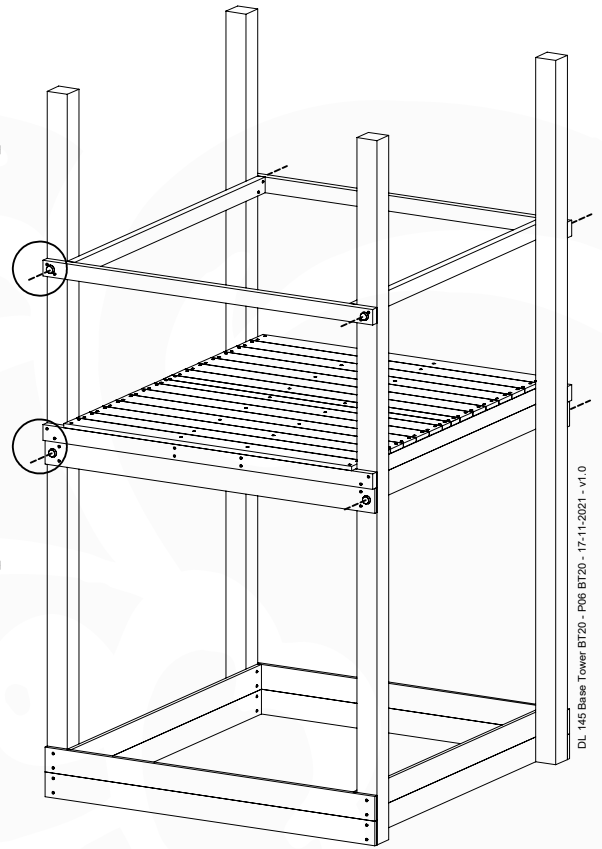

	PartNo	PartName	QTY.
Hardware pack	001_406	Stealth Screw 8x45	6
	001_417	Stealth Screw 8x80	4
	002_220	Gap Point Screw T25 - 5x45	135
	002_223	Gap Point Screw T25 - 5x80	40
Other	007_001	Ground-anchor	2
	022_31x	bpc-base version 3	8
	022_84x	bpc cover	8
Timber	B270	Post 90x90 L2700	4
	C141	Beam 1410 mm	10
	D123	Board 1230 mm	17
	D141	Board 1410 mm	12

DL 146 Base Tower BT20 - P02 BT20 - 17-11-2021 - v1.0

07-1

07-2

07-3

07-4

Manual DL Base Tower ET20

08 Balustrade

BL05

	PartNo	PartName	QTY.
Hardware pack	002_220	Gap Point Screw T25 - 5x45	28
Timber	D65	Board 650 mm	7

Balustrade 140 - P02 U - 14/01/2022 - v1.0

08-1

Balustrade 140 - P02 U - 14/01/2022 - v1.0

09 Balustrade