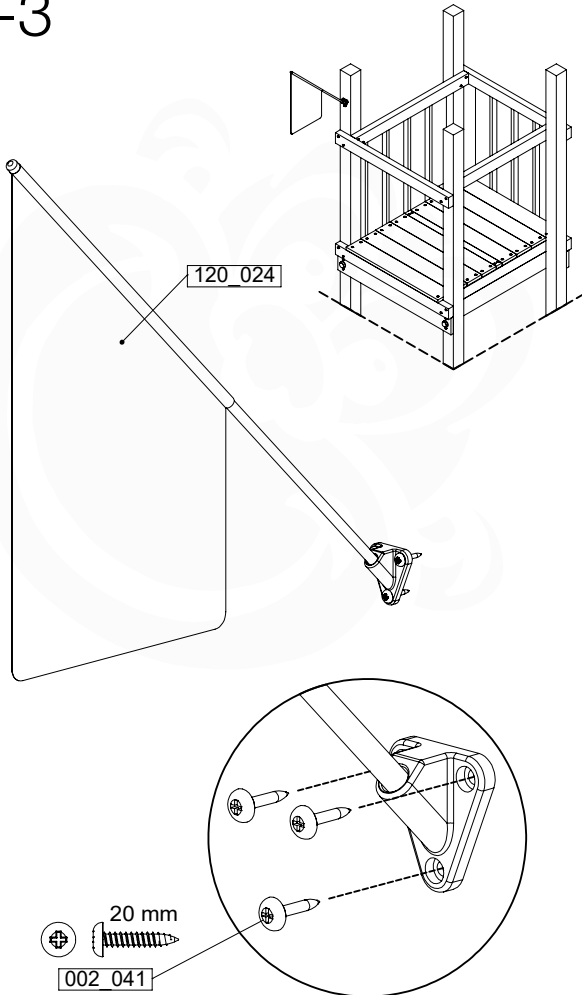

	PartNo	PartName	QTY.
Hardware Pack 100_617	001_406	Stealth Screw 8x45	1
	002_041	Dome head screw 4.5 x 20 mm	3
	002_042	Dome head screw 3.5 x 13mm	4
	002_219	Gap Point Screw T25 - 5x30	2
Other	022_300	Steering Wheel	1
	022_800	Rail P/T 105	1
	022_910	Sandpad	1
	103_901	Logo ID Plate	1
	104_107	Tool Set Climbing Units	1
	120_024	Tower Flag	1
	122_302	Telescope	1

Accessory set - P02 - 29-9-2021 - v4

19-1

19-2

Accessories set - P03 - 29.9.2021 - v4

19-3

19-4

Accessories set - P04 - 29.9.2021 - v4

19-5