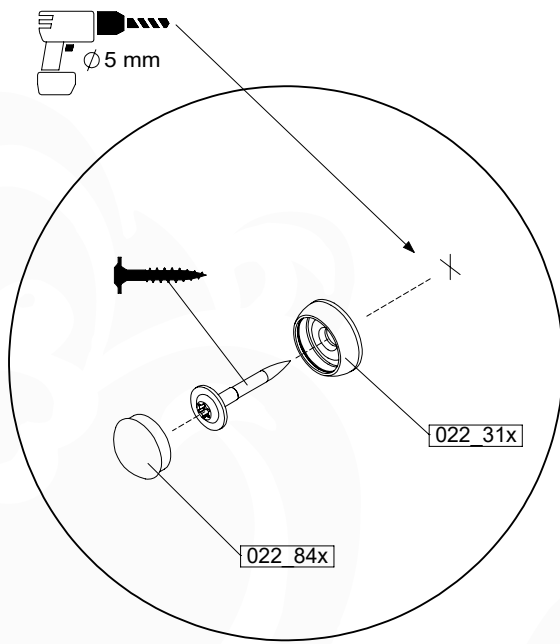

	PartNo	PartName	QTY.
Hardware pack	001_406	Stealth Screw 8x45	6
	001_417	Stealth Screw 8x80	4
	002_220	Gap Point Screw T25 - 5x45	135
	002_223	Gap Point Screw T25 - 5x80	40
Other	007_001	Ground-anchor	2
	022_31x	bpc-base version 3	8
	022_84x	bpc cover	8
Timber	B270	Post 90x90 L2700	4
	C141	Beam 1410 mm	10
	D123	Board 1230 mm	17
	D141	Board 1410 mm	12

DL 146 Base Tower BT20 - P02 BT20 - 17-11-2021 - v1.0

07-1

07-2

07-3

07-4

Manual DL Base Tower ET20

08 Balustrade

BL05

	PartNo	PartName	QTY.
Hardware pack	002_220	Gap Point Screw T25 - 5x45	28
Timber	D65	Board 650 mm	7

Balustrade 140 - P02 U - 14/01/2022 - v1.0

08-1

Balustrade 140 - P02 U - 14/01/2022 - v1.0

09 Balustrade