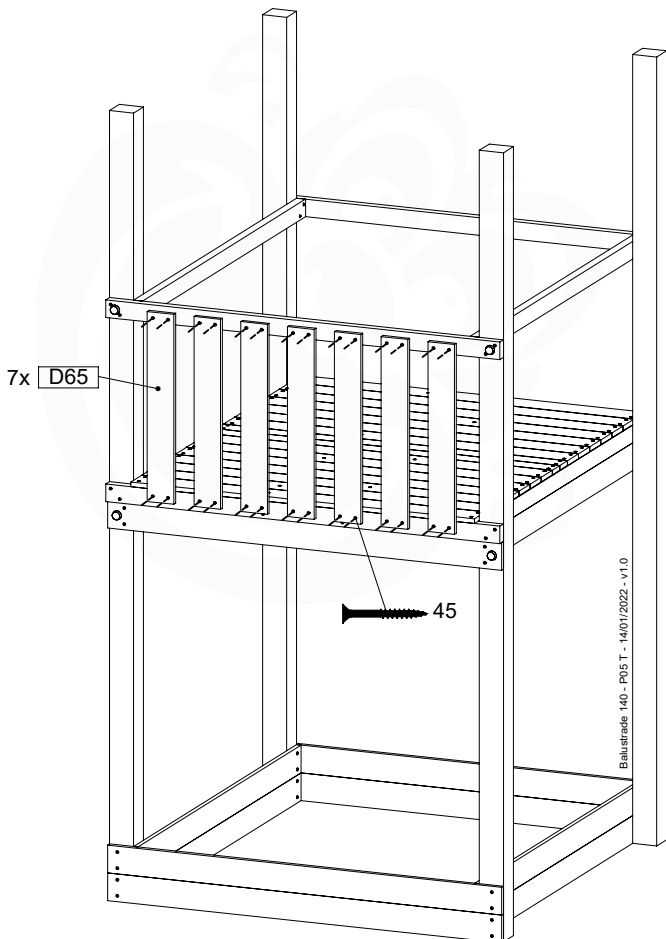

DL 146 Base Tower BT20 - P02 BT20 - 17-11-2021 - v1.0

07-1

07-2

07-3

07-4

Manual DL Base Tower ET20

08 Balustrade

BL05

	PartNo	PartName	QTY.
Hardware pack	002_220	Gap Point Screw T25 - 5x45	28
Timber	D65	Board 650 mm	7

Balustrade 140 - P02 U - 14/01/2022 - v1.0

08-1

Balustrade 140 - P02 U - 14/01/2022 - v1.0

09 Balustrade

BL06

	PartNo	PartName	QTY.
Hardware pack	002_220	Gap Point Screw T25 - 5x45	28
Timber	D65	Board 650 mm	7

Balustrade 140 - P03 T - 14/01/2022 - v1.0

09-1

Balustrade 140 - P05 T - 14/01/2022 - v1.0

10 Balustrade