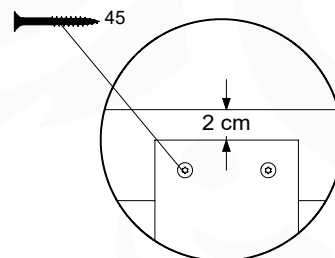

	PartNo	PartName	QTY.
Hardware pack	002_220	Gap Point Screw T25 - 5x45	28
Timber	D65	Board 650 mm	7

Balustrade 140 - P02 U - 14/01/2022 - v1.0

08-1

Balustrade 140 - P02 U - 14/01/2022 - v1.0

09 Balustrade