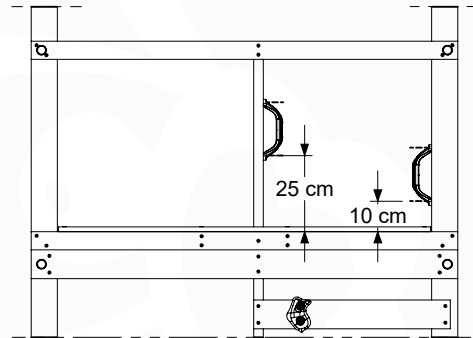

11-4

12 Ladder

LA25