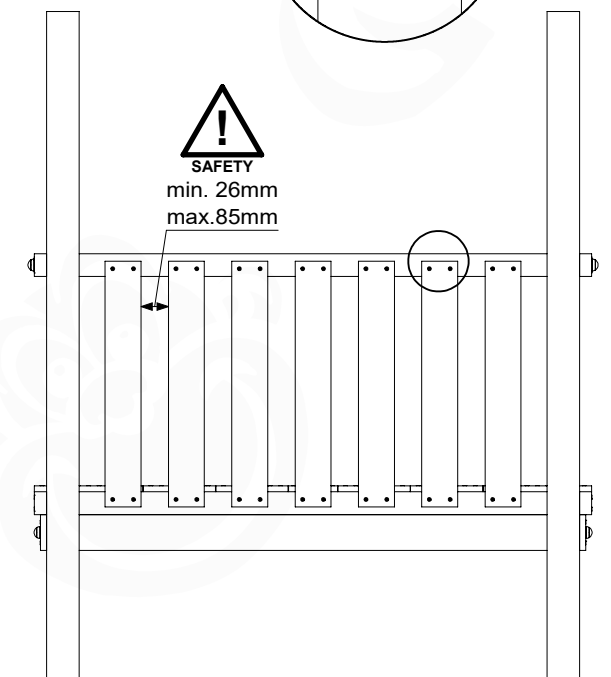

DL 146 Base Tower BT20 - P02 BT20 - 17-11-2021 - v1.0

07-1

07-2

07-3

07-4

Manual DL Base Tower ET20

08 Balustrade

BL05

	PartNo	PartName	QTY.
Hardware pack	002_220	Gap Point Screw T25 - 5x45	28
Timber	D65	Board 650 mm	7

Balustrade 140 - P02 U - 14/01/2022 - v1.0

08-1

Balustrade 140 - P02 U - 14/01/2022 - v1.0

09 Balustrade