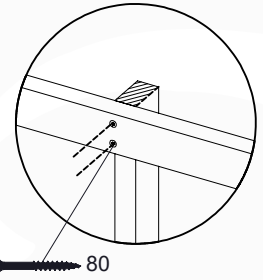

DL Ladder 140 - P08 TL 145 - 10-1-2022 - v1

12-1

12-2

12-3

12-4

12-5

13 Roof

RF15

	PartNo	PartName	QTY.
Hardware pack	001_417	Stealth Screw 8x80	4
	002_220	Gap Point Screw T25 - 5x45	108
Timber	C96	Beam L=(900+beam height) mm	4
	D123	Board 1230 mm	1
	D154	Board 1540 mm	24

Roof Chalet 140 - P02 - 3-11-2021 - v1.0