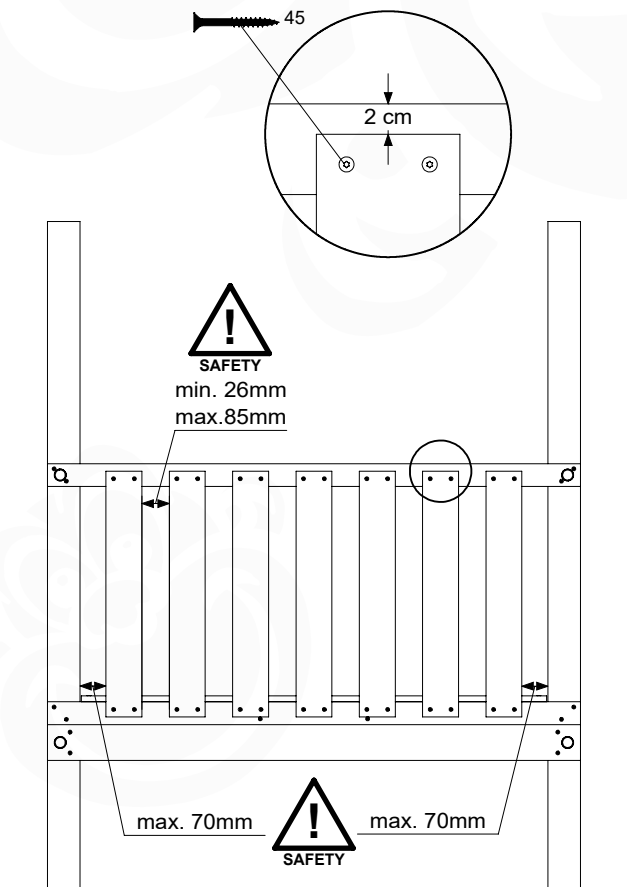

BL06

	PartNo	PartName	QTY.
Hardware pack	002_220	Gap Point Screw T25 - 5x45	28
Timber	D65	Board 650 mm	7

Balustrade 140 - P03 T - 14/01/2022 - v1.0

09-1

Balustrade 140 - P05 T - 14/01/2022 - v1.0

10 Balustrade

BL10

	PartNo	PartName	QTY.
Hardware pack	002_220	Gap Point Screw T25 - 5x45	12
	002_223	Gap Point Screw T25 - 5x80	4
Timber	C70	Beam 700 mm	1
	D65	Board 650 mm	3

DL Half Balustrade 70/140 - P05-TR - 14/01/2022 - v1