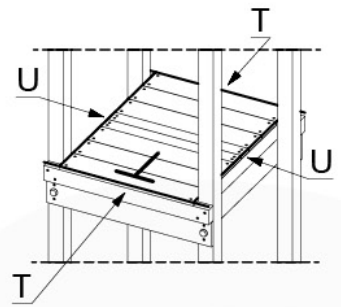

21 Slide set