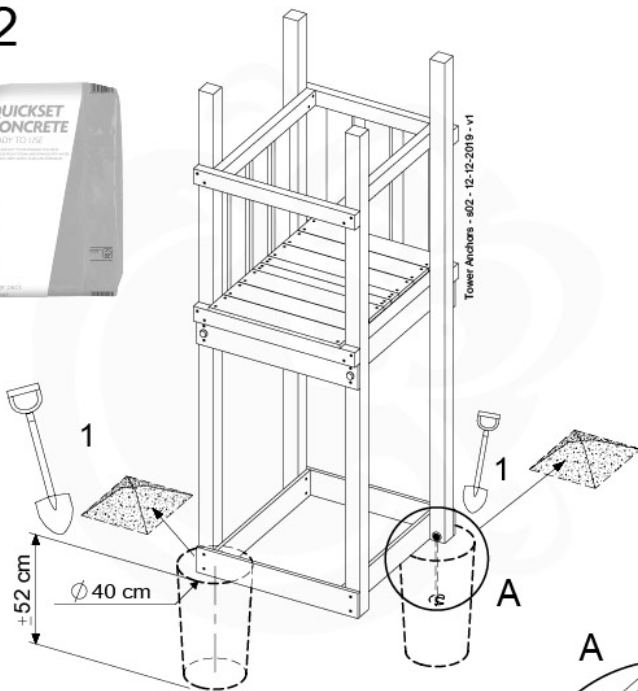

# 20 Ground Anchors

1

Tower Anchors - 601 - 12.12.2019 - v1

2

CONCRETE  
40 L / 80 kg

24h