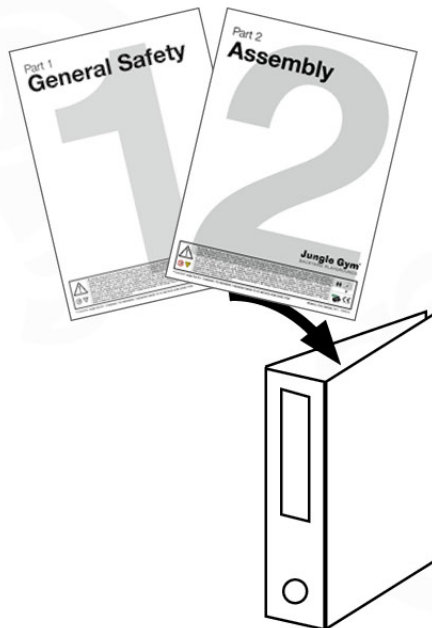

1x
022_910

Radius = 3 mm

AK115146 Intro - s08-Chalet 2.1 - 05/04/2022 - v1

22

Playtowers

Playhouses

Modules

Accessories