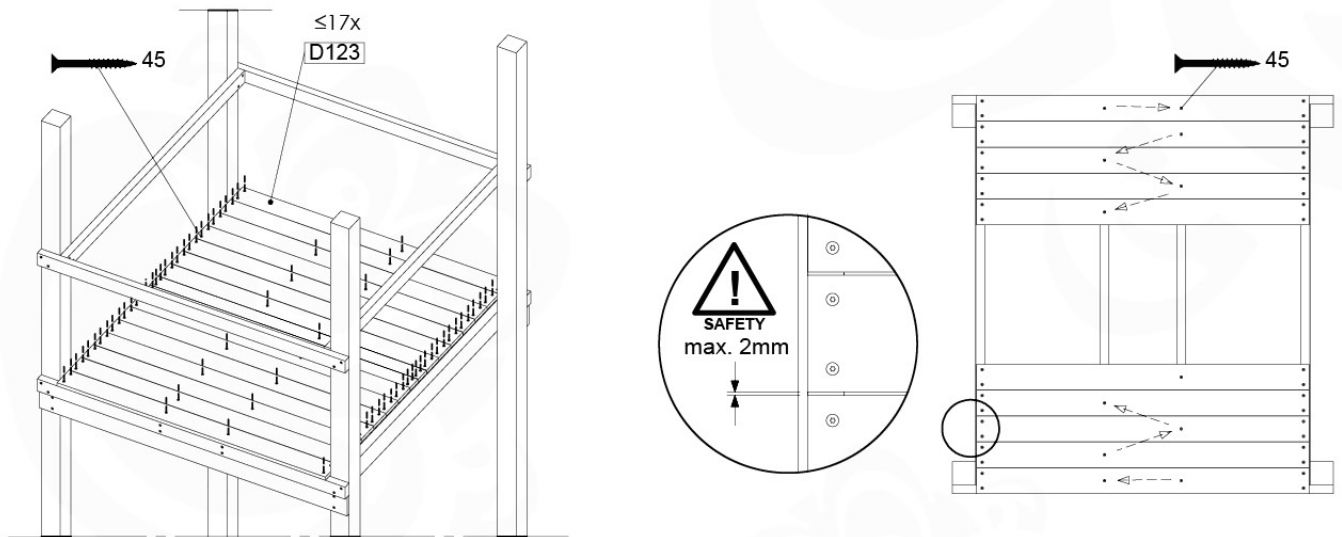

DL 145 Base Tower BT20 - P02 BT20 - 17-11-2021 - v1.0

07-1

07-2

07-3

07-4

DL 146 Base Tower ET20 - P06 B720 - 17-11-2021 - v1.0

08 Extended Tower ET27

	PartNo	PartName	QTY.
Hardware pack	001_406	Stealth Screw 8x45	4
	001_417	Stealth Screw 8x80	2
	002_220	Gap Point Screw T25 - 5x45	90
	002_223	Gap Point Screw T25 - 5x80	20
Other	007_001	Ground-anchor	2
	022_31x	bpc-base version 3	4
	022_84x	bpc cover	4
Timber	B220	Post 90x90 L2200	2
	C74	Beam 740 mm	4
	C141	Beam 1410 mm	1
	D74	Board 740 mm	6
	D123	Board 1230 mm	9
	D141	Board 1410 mm	3

Extension Tower 14080 - P02 - ET27 - 10-11-2022 - v1

08-1

Base Tower

08-2

08-3

Extension Tower 14080 - P17 - ET27_28 - 10-1-2022 - v1

08-4

Extension Tower 14080 - P20 - ET27_28 - 10-1-2022 - v1