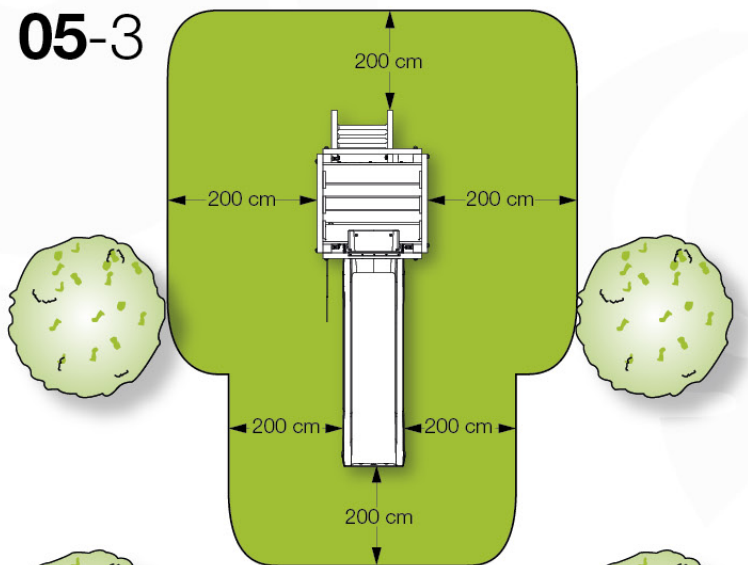

05 Safe Playground Planning

05-1

05-2

05-3

05-4

05-5