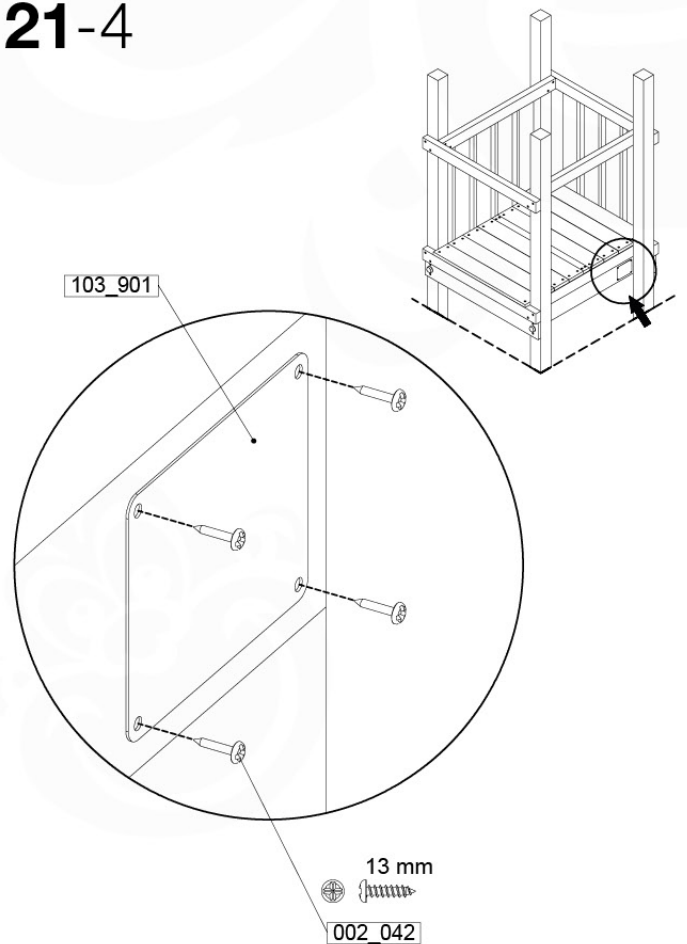

21-4

Accessory set - P04 - 28-9-2021 - v4