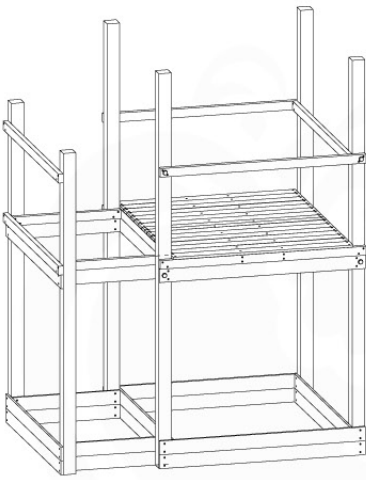

DL 145 Base Tower BT20 - P02 BT20 - 17-11-2021 - v1.0

07-1

07-2

07-3

07-4

DL 146 Base Tower ET20 - P06 B720 - 17-11-2021 - v1.0

08 Extended Tower ET27

	PartNo	PartName	QTY.
Hardware pack	001_406	Stealth Screw 8x45	4
	001_417	Stealth Screw 8x80	2
	002_220	Gap Point Screw T25 - 5x45	90
	002_223	Gap Point Screw T25 - 5x80	20
Other	007_001	Ground-anchor	2
	022_31x	bpc-base version 3	4
	022_84x	bpc cover	4
Timber	B220	Post 90x90 L2200	2
	C74	Beam 740 mm	4
	C141	Beam 1410 mm	1
	D74	Board 740 mm	6
	D123	Board 1230 mm	9
	D141	Board 1410 mm	3

Extension Tower 14080 - P02 - ET27 - 10-11-2022 - v1

08-1

Base Tower

08-2

08-3

Extension Tower 14080 - P17 - ET27_28 - 10-1-2022 - v1

08-4

Extension Tower 14080 - P20 - ET27_28 - 10-1-2022 - v1

09 Balustrade (1x)

BL05

Balustrade 140 - PO2 U - 14/01/2022 - v1.0

	PartNo	PartName	QTY.
Hardware pack	002_220	Gap Point Screw T25 - 5x45	28
Timber	D65	Board 650 mm	7

09-1

10 Balustrade (1x)

BL06

	PartNo	PartName	QTY.
Hardware pack	002_220	Gap Point Screw T25 - 5x45	28
Timber	D65	Board 650 mm	7