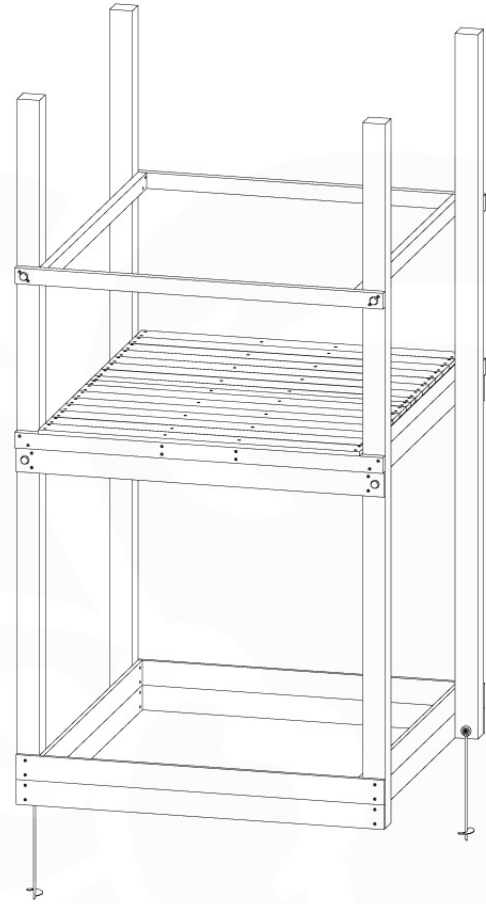

07 Base Tower

BT20

	PartNo	PartName	QTY.
Hardware pack	001_406	Stealth Screw 8x45	6
	001_417	Stealth Screw 8x80	4
	002_220	Gap Point Screw T25 - 5x45	135
	002_223	Gap Point Screw T25 - 5x80	40
Other	007_001	Ground-anchor	2
	022_31x	bpc-base version 3	8
	022_84x	bpc cover	8
Timber	B270	Post 90x90 L2700	4
	C141	Beam 1410 mm	10
	D123	Board 1230 mm	17
	D141	Board 1410 mm	12