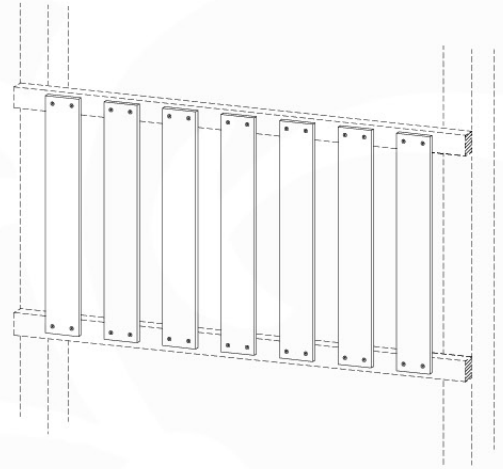

10 Balustrade (1x)

BL06

	PartNo	PartName	QTY.
Hardware pack	002_220	Gap Point Screw T25 - 5x45	28
Timber	D65	Board 650 mm	7

Balustrade 140 - P03 T - 14/01/2022 - v1.0