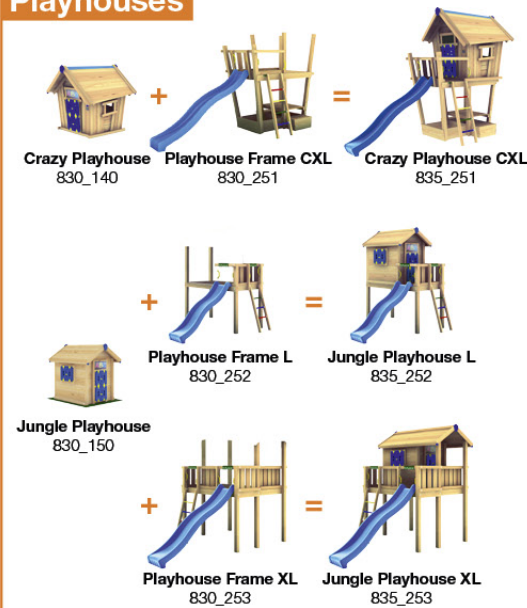

1x
022_910

Radius = 3 mm

AK115146 Intro - s08-Chalet 2.1 - 05/04/2022 - v1

22

Playtowers

Playhouses

Modules

Accessories