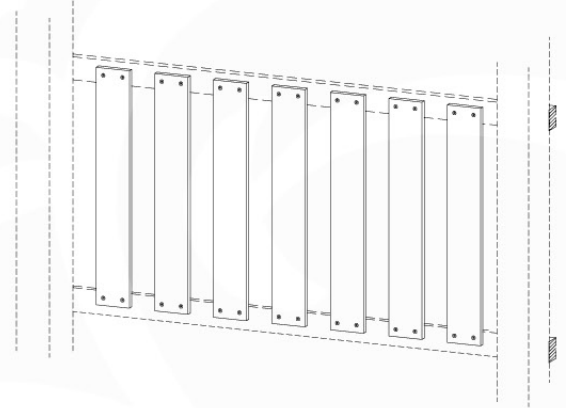

09 Balustrade (1x)

BL05

Balustrade 140 - PO2 U - 14/01/2022 - v1.0

	PartNo	PartName	QTY.
Hardware pack	002_220	Gap Point Screw T25 - 5x45	28
Timber	D65	Board 650 mm	7