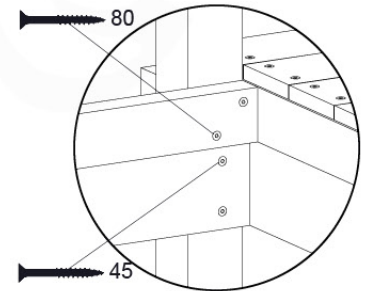

DL 145 Base Tower BT20 - P02 BT20 - 17-11-2021 - v1.0

07-1

07-2

07-3

07-4

DL 146 Base Tower ET20 - P06 B720 - 17-11-2021 - v1.0

08 Extended Tower ET27

	PartNo	PartName	QTY.
Hardware pack	001_406	Stealth Screw 8x45	4
	001_417	Stealth Screw 8x80	2
	002_220	Gap Point Screw T25 - 5x45	90
	002_223	Gap Point Screw T25 - 5x80	20
Other	007_001	Ground-anchor	2
	022_31x	bpc-base version 3	4
	022_84x	bpc cover	4
Timber	B220	Post 90x90 L2200	2
	C74	Beam 740 mm	4
	C141	Beam 1410 mm	1
	D74	Board 740 mm	6
	D123	Board 1230 mm	9
	D141	Board 1410 mm	3

Extension Tower 14080 - P02 - ET27 - 10-11-2022 - v1

08-1

Base Tower

08-2

08-3

Extension Tower 14080 - P17 - ET27_28 - 10-1-2022 - v1

08-4

Extension Tower 14080 - P20 - ET27_28 - 10-1-2022 - v1