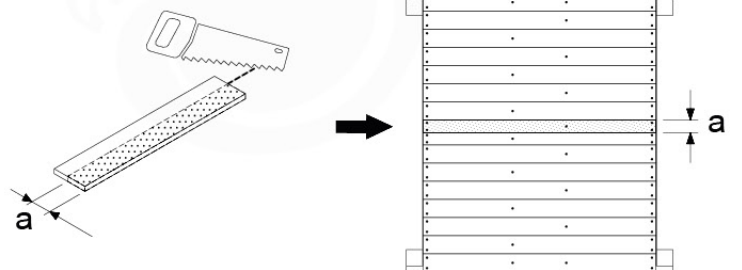

DL 145 Base Tower BT20 - P02 BT20 - 17-11-2021 - v1.0

07-1

07-2

07-3

07-4

DL 146 Base Tower ET20 - P06 B720 - 17-11-2021 - v1.0

08 Extended Tower ET27

	PartNo	PartName	QTY.
Hardware pack	001_406	Stealth Screw 8x45	4
	001_417	Stealth Screw 8x80	2
	002_220	Gap Point Screw T25 - 5x45	90
	002_223	Gap Point Screw T25 - 5x80	20
Other	007_001	Ground-anchor	2
	022_31x	bpc-base version 3	4
	022_84x	bpc cover	4
Timber	B220	Post 90x90 L2200	2
	C74	Beam 740 mm	4
	C141	Beam 1410 mm	1
	D74	Board 740 mm	6
	D123	Board 1230 mm	9
	D141	Board 1410 mm	3