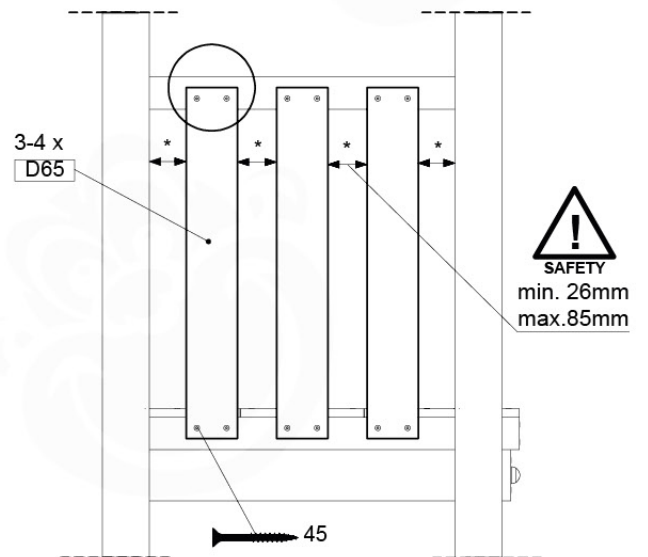

12 Balustrade (2x)

BL21

(194_101)

	PartNo	PartName	QTY.
Hardware Pack 100_601	002_220	Gap Point Screw T25 - 5x45	16
	002_223	Gap Point Screw T25 - 5x80	4
Timber	C74	Beam 740 mm	1
	D65	Board 650 mm	4

Balustrade 80 - P02 U - 13/01/2022 - v4

12-1