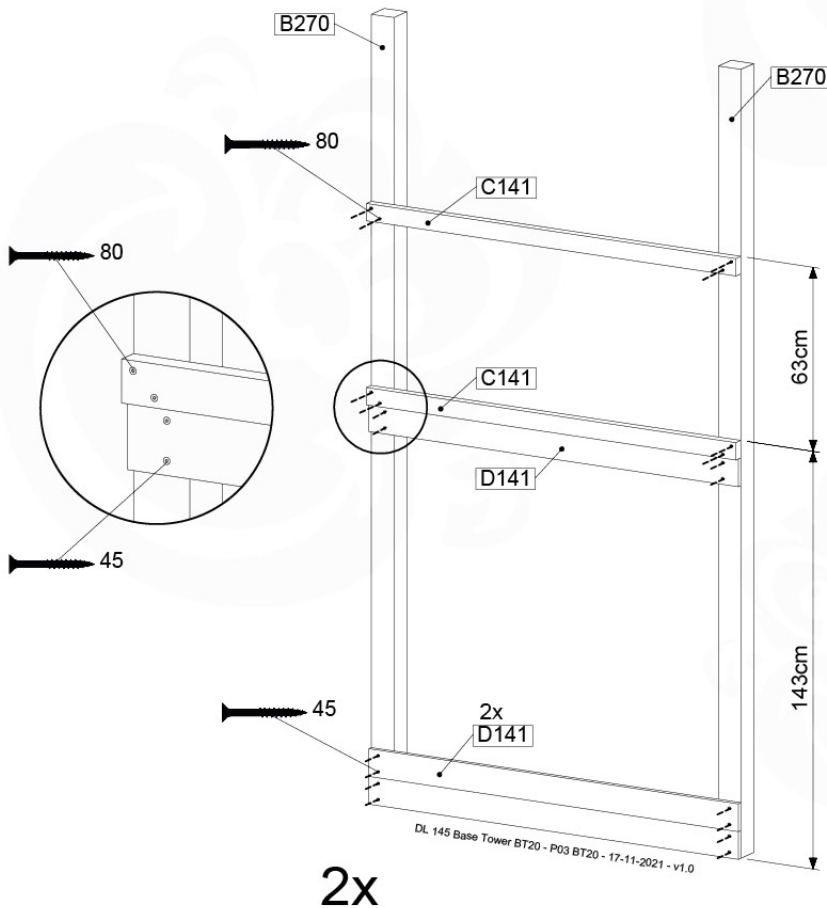

07 Base Tower

BT20

	PartNo	PartName	QTY.
Hardware pack	001_406	Stealth Screw 8x45	6
	001_417	Stealth Screw 8x80	4
	002_220	Gap Point Screw T25 - 5x45	135
	002_223	Gap Point Screw T25 - 5x80	40
Other	007_001	Ground-anchor	2
	022_31x	bpc-base version 3	8
	022_84x	bpc cover	8
Timber	B270	Post 90x90 L2700	4
	C141	Beam 1410 mm	10
	D123	Board 1230 mm	17
	D141	Board 1410 mm	12

07-1