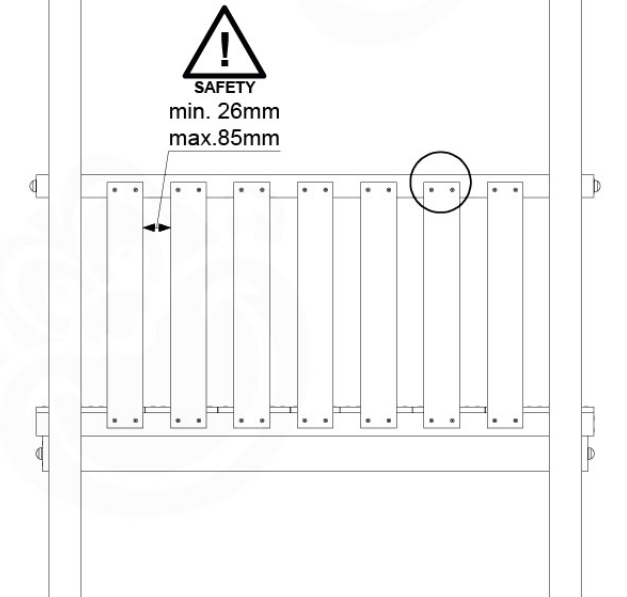

09 Balustrade (1x)

BL05

Balustrade 140 - PO2 U - 14/01/2022 - v1.0

	PartNo	PartName	QTY.
Hardware pack	002_220	Gap Point Screw T25 - 5x45	28
Timber	D65	Board 650 mm	7

09-1

10 Balustrade (1x)

BL06

	PartNo	PartName	QTY.
Hardware pack	002_220	Gap Point Screw T25 - 5x45	28
Timber	D65	Board 650 mm	7