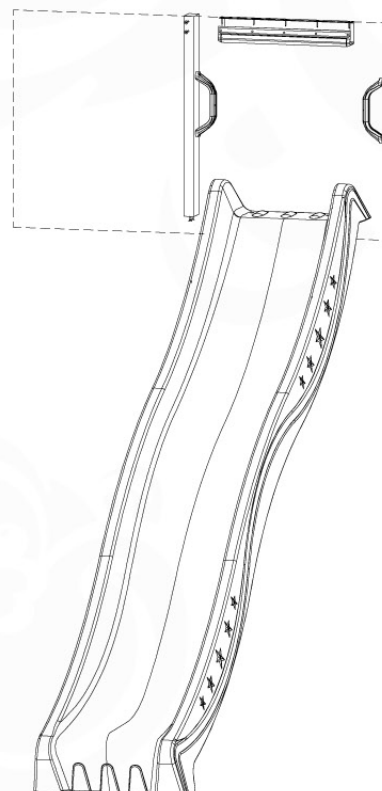

1-Climb Module / 2-Climb Module
457_105
457_106

17 Ground Anchors

GA11

Parts:

Assembly Package Tower
194_300 + 194_600

Tower Anchors - Pkg-GA11 - 22022022 - V1.1

17-1

17-2

18 Add-on

Wavy Star Slide XXL

- 334_100 Yellow
- 334_200 Blue
- 334_300 Green
- 334_400 Red
- 334_500 Fuchsia
- 334_600 Dark Green

Fireman's Pole

201_275

19 Slide

SL29

	PartNo	PartName	QTY.
Hardware pack	000_101	Nail Pan Head	10
	002_223	Gap Point Screw T25 - 5x80	4
	002_308	Gap Point Screw T25 - 5x20	2
Other	120_102	Handgrip set (complete 2x)	1
	123_200	Bumperpad	1
	334_xxx / 324_xxx	Wavy Star Slide XXL 2650 mm / Wavy Star Slide XL 2200 mm	1
Timber	C70	Beam 700 mm	1