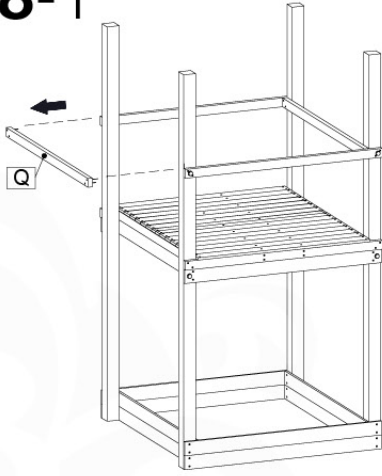

06 Playground Foundation

FD11

07 Base Tower

BT20

	PartNo	PartName	QTY.
Hardware pack	001_406	Stealth Screw 8x45	6
	001_417	Stealth Screw 8x80	4
	002_220	Gap Point Screw T25 - 5x45	135
	002_223	Gap Point Screw T25 - 5x80	40
Other	007_001	Ground-anchor	2
	022_31x	bpc-base version 3	8
	022_84x	bpc cover	8
Timber	B270	Post 90x90 L2700	4
	C141	Beam 1410 mm	10
	D123	Board 1230 mm	17
	D141	Board 1410 mm	12

DL 145 Base Tower BT20 - P02 BT20 - 17-11-2021 - v1.0

07-1

07-2

07-3

07-4

DL 146 Base Tower ET20 - P06 B720 - 17-11-2021 - v1.0

08 Extended Tower ET27

	PartNo	PartName	QTY.
Hardware pack	001_406	Stealth Screw 8x45	4
	001_417	Stealth Screw 8x80	2
	002_220	Gap Point Screw T25 - 5x45	90
	002_223	Gap Point Screw T25 - 5x80	20
Other	007_001	Ground-anchor	2
	022_31x	bpc-base version 3	4
	022_84x	bpc cover	4
Timber	B220	Post 90x90 L2200	2
	C74	Beam 740 mm	4
	C141	Beam 1410 mm	1
	D74	Board 740 mm	6
	D123	Board 1230 mm	9
	D141	Board 1410 mm	3

Extension Tower 14080 - P02 - ET27 - 10-11-2022 - v1

08-1

Base Tower

08-2

08-3

Extension Tower 14080 - P17 - ET27_28 - 10-1-2022 - v1

08-4

Extension Tower 14080 - P20 - ET27_28 - 10-1-2022 - v1