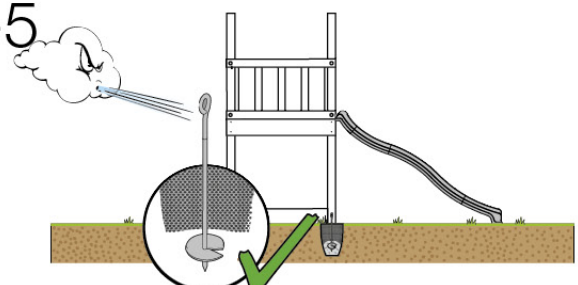

06 Playground Foundation

FD11

07 Base Tower

BT20

	PartNo	PartName	QTY.
Hardware pack	001_406	Stealth Screw 8x45	6
	001_417	Stealth Screw 8x80	4
	002_220	Gap Point Screw T25 - 5x45	135
	002_223	Gap Point Screw T25 - 5x80	40
Other	007_001	Ground-anchor	2
	022_31x	bpc-base version 3	8
	022_84x	bpc cover	8
Timber	B270	Post 90x90 L2700	4
	C141	Beam 1410 mm	10
	D123	Board 1230 mm	17
	D141	Board 1410 mm	12