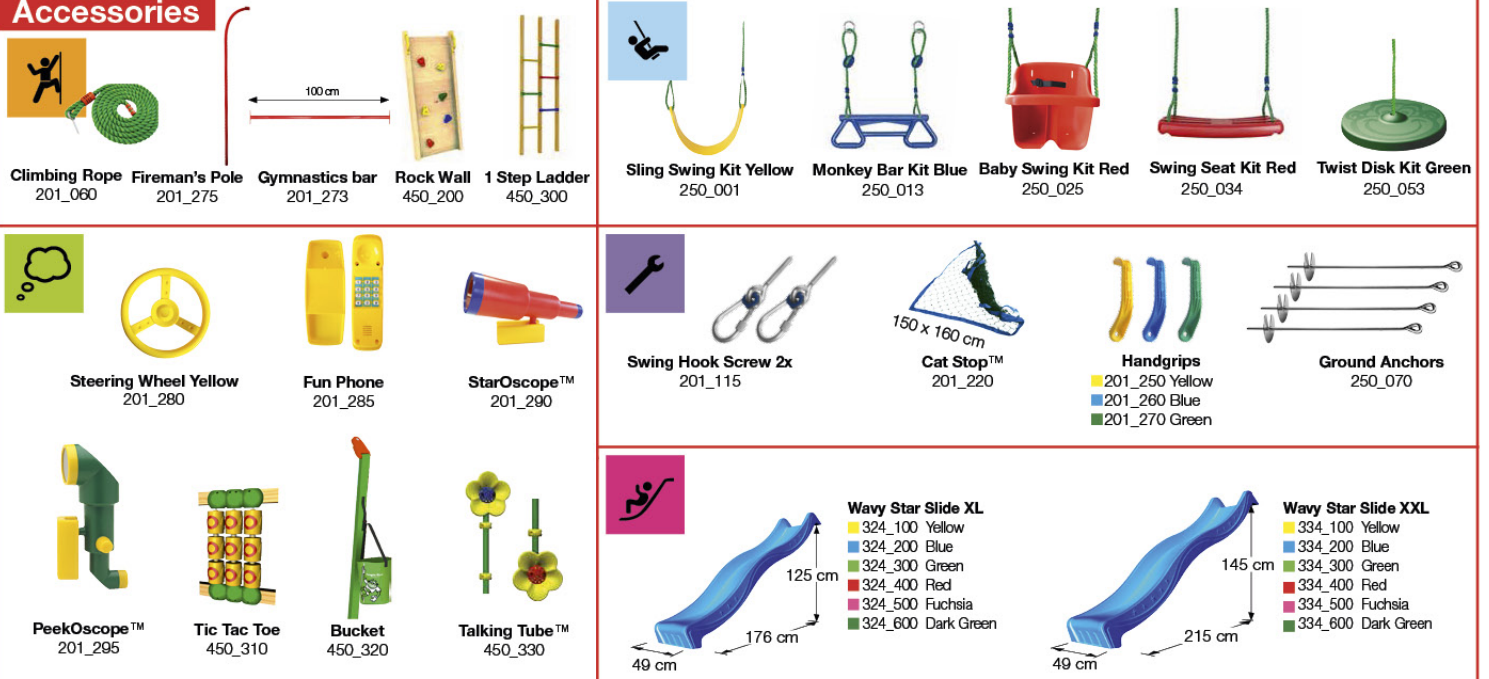

Accessory set - P02 - 29-9-2021 - v4

21-1

21-2

Accessory set - P03 - 28-9-2021 - v4

21-3

21-4

Accessory set - P04 - 28-9-2021 - v4

21-5

1x
022_910

Radius = 3 mm

AK115146 Intro - s08-Chalet 2.1 - 05/04/2022 - v1

22

Playtowers

Playhouses

Modules

Accessories