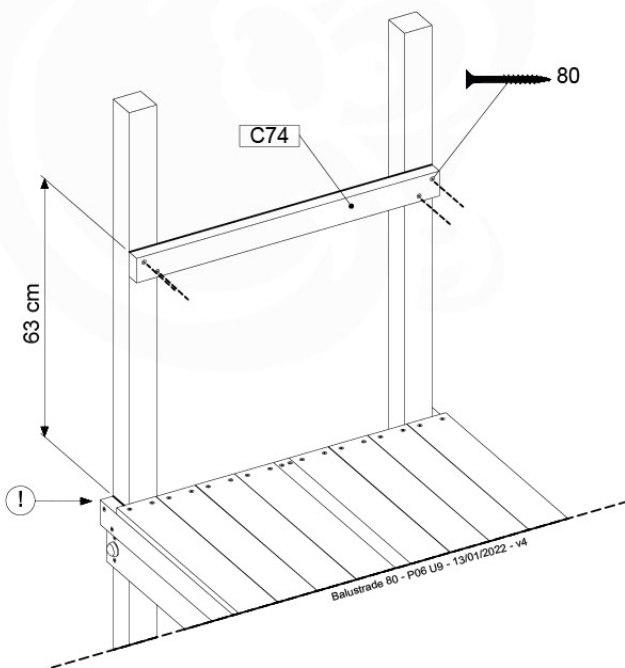

12 Balustrade (2x)

BL21

(194_101)

	PartNo	PartName	QTY.
Hardware Pack 100_601	002_220	Gap Point Screw T25 - 5x45	16
	002_223	Gap Point Screw T25 - 5x80	4
Timber	C74	Beam 740 mm	1
	D65	Board 650 mm	4

Balustrade 80 - P02 U - 13/01/2022 - v4

12-1