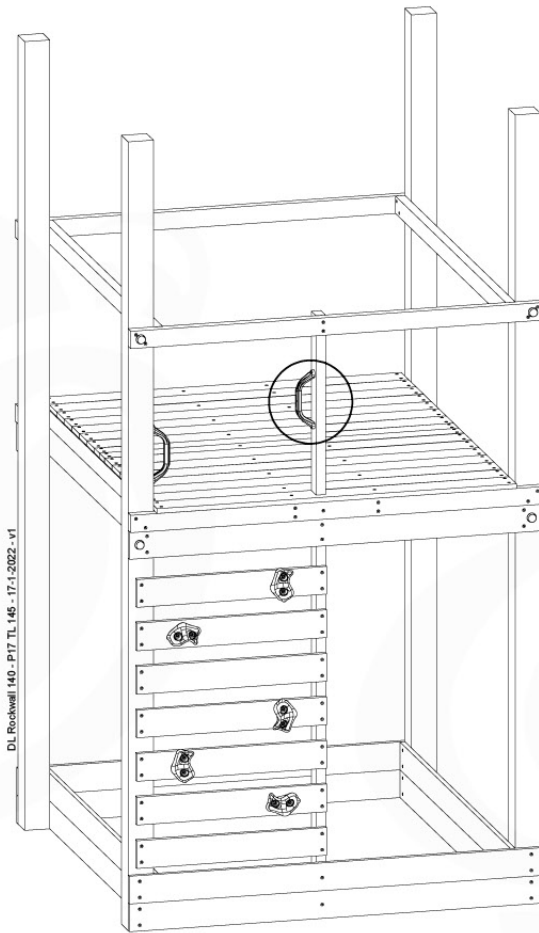

DL-Rockwall 140 - P04 TL 145 - 17-1-2022 - v1

13-1

13-2

13-3

13-4

14 Roof

RF15

	PartNo	PartName	QTY.
Hardware pack	001_417	Stealth Screw 8x80	4
	002_220	Gap Point Screw T25 - 5x45	108
Timber	C96	Beam L=(900+beam height) mm	4
	D123	Board 1230 mm	1
	D154	Board 1540 mm	24

Roof Chalet 140 - P02 - 3-11-2021 - v1.0

14-1

14-2

15 Ladder

LA25

	PartNo	PartName	QTY.
Hardware pack	001_404	Stealth Screw 8x30	4
	002_219	Gap Point Screw T25 - 5x30	4
	002_220	Gap Point Screw T25 - 5x45	8
	002_223	Gap Point Screw T25 - 5x80	4
Other	005_03x	Ladder Rung Y/B/G/R	4
	005_522	Connection Bracket Mini Market	2
	022_835	Rung Cap	8
	120_102	Handgrip set (complete 2x)	1
Timber	C70	Beam 700 mm	1
	C150	Beam 1500 mm	2