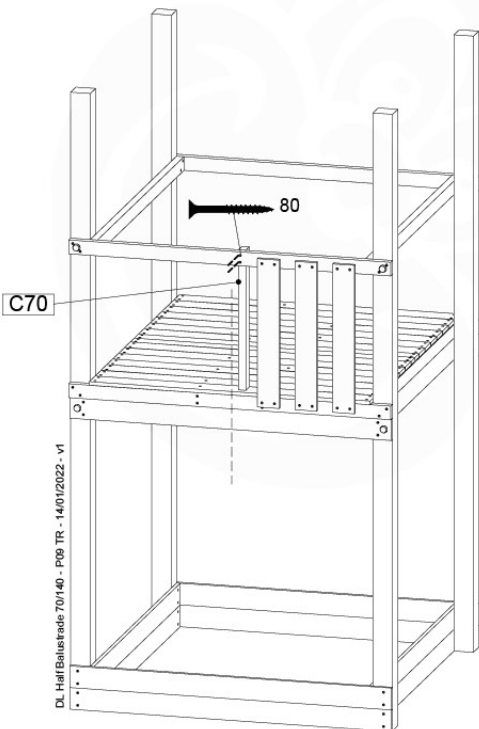

09 Balustrade (1x)

BL05

Balustrade 140 - PO2 U - 14/01/2022 - v1.0

	PartNo	PartName	QTY.
Hardware pack	002_220	Gap Point Screw T25 - 5x45	28
Timber	D65	Board 650 mm	7

09-1

10 Balustrade (1x)

BL06

	PartNo	PartName	QTY.
Hardware pack	002_220	Gap Point Screw T25 - 5x45	28
Timber	D65	Board 650 mm	7

Balustrade 140 - P03 T - 14/01/2022 - v1.0

10-1

Balustrade 140 - P05 T - 14/01/2022 - v1.0

11 Balustrade (1x)

BL10

	PartNo	PartName	QTY.
Hardware pack	002_220	Gap Point Screw T25 - 5x45	12
	002_223	Gap Point Screw T25 - 5x80	4
Timber	C70	Beam 700 mm	1
	D65	Board 650 mm	3

DL Half Balustrade 70/140 - P05 TR - 14/01/2022 - v1

11-1

DL Half Balustrade 70/140 - P05 TR - 14/01/2022 - v1

12 Balustrade (2x)

BL21

(194_101)

	PartNo	PartName	QTY.
Hardware Pack 100_601	002_220	Gap Point Screw T25 - 5x45	16
	002_223	Gap Point Screw T25 - 5x80	4
Timber	C74	Beam 740 mm	1
	D65	Board 650 mm	4