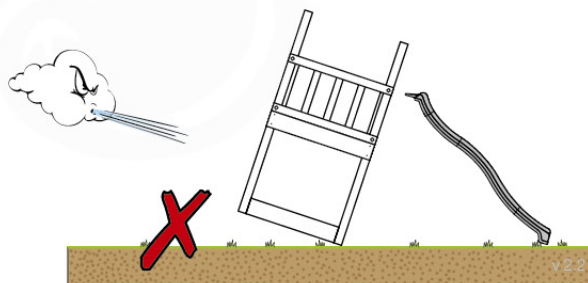

06 Playground Foundation

FD11

07 Base Tower

BT20

	PartNo	PartName	QTY.
Hardware pack	001_406	Stealth Screw 8x45	6
	001_417	Stealth Screw 8x80	4
	002_220	Gap Point Screw T25 - 5x45	135
	002_223	Gap Point Screw T25 - 5x80	40
Other	007_001	Ground-anchor	2
	022_31x	bpc-base version 3	8
	022_84x	bpc cover	8
Timber	B270	Post 90x90 L2700	4
	C141	Beam 1410 mm	10
	D123	Board 1230 mm	17
	D141	Board 1410 mm	12