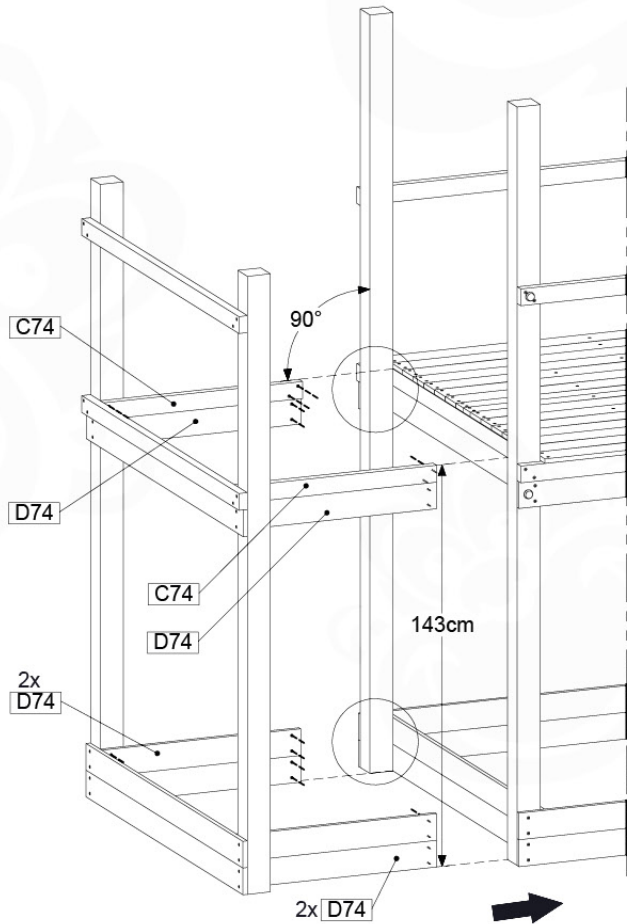

DL 145 Base Tower BT20 - P02 BT20 - 17-11-2021 - v1.0

07-1

07-2

07-3

07-4

DL 146 Base Tower ET20 - P06 B720 - 17-11-2021 - v1.0

08 Extended Tower ET27

	PartNo	PartName	QTY.
Hardware pack	001_406	Stealth Screw 8x45	4
	001_417	Stealth Screw 8x80	2
	002_220	Gap Point Screw T25 - 5x45	90
	002_223	Gap Point Screw T25 - 5x80	20
Other	007_001	Ground-anchor	2
	022_31x	bpc-base version 3	4
	022_84x	bpc cover	4
Timber	B220	Post 90x90 L2200	2
	C74	Beam 740 mm	4
	C141	Beam 1410 mm	1
	D74	Board 740 mm	6
	D123	Board 1230 mm	9
	D141	Board 1410 mm	3

Extension Tower 14080 - P02 - ET27 - 10-11-2022 - v1

08-1

Base Tower

08-2

08-3

Extension Tower 14080 - P17 - ET27_28 - 10-1-2022 - v1

08-4

Extension Tower 14080 - P20 - ET27_28 - 10-1-2022 - v1

09 Balustrade (1x)

BL05

Balustrade 140 - PO2 U - 14/01/2022 - v1.0

	PartNo	PartName	QTY.
Hardware pack	002_220	Gap Point Screw T25 - 5x45	28
Timber	D65	Board 650 mm	7

09-1

10 Balustrade (1x)

BL06

	PartNo	PartName	QTY.
Hardware pack	002_220	Gap Point Screw T25 - 5x45	28
Timber	D65	Board 650 mm	7