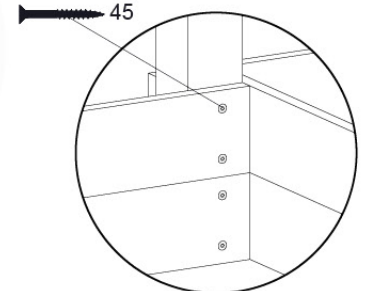

DL 145 Base Tower BT20 - P02 BT20 - 17-11-2021 - v1.0

07-1

07-2

07-3

07-4

DL 146 Base Tower ET20 - P06 B720 - 17-11-2021 - v1.0

08 Extended Tower ET27

	PartNo	PartName	QTY.
Hardware pack	001_406	Stealth Screw 8x45	4
	001_417	Stealth Screw 8x80	2
	002_220	Gap Point Screw T25 - 5x45	90
	002_223	Gap Point Screw T25 - 5x80	20
Other	007_001	Ground-anchor	2
	022_31x	bpc-base version 3	4
	022_84x	bpc cover	4
Timber	B220	Post 90x90 L2200	2
	C74	Beam 740 mm	4
	C141	Beam 1410 mm	1
	D74	Board 740 mm	6
	D123	Board 1230 mm	9
	D141	Board 1410 mm	3

Extension Tower 14080 - P02 - ET27 - 10-11-2022 - v1

08-1

Base Tower

08-2

08-3

Extension Tower 14080 - P17 - ET27_28 - 10-1-2022 - v1

08-4

Extension Tower 14080 - P20 - ET27_28 - 10-1-2022 - v1