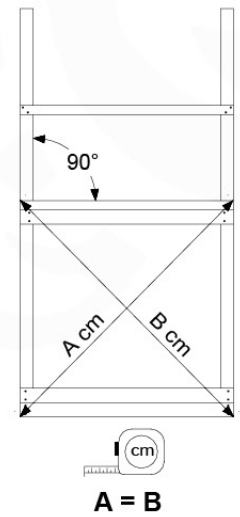

07 Base Tower

BT20

	PartNo	PartName	QTY.
Hardware pack	001_406	Stealth Screw 8x45	6
	001_417	Stealth Screw 8x80	4
	002_220	Gap Point Screw T25 - 5x45	135
	002_223	Gap Point Screw T25 - 5x80	40
Other	007_001	Ground-anchor	2
	022_31x	bpc-base version 3	8
	022_84x	bpc cover	8
Timber	B270	Post 90x90 L2700	4
	C141	Beam 1410 mm	10
	D123	Board 1230 mm	17
	D141	Board 1410 mm	12

07-1