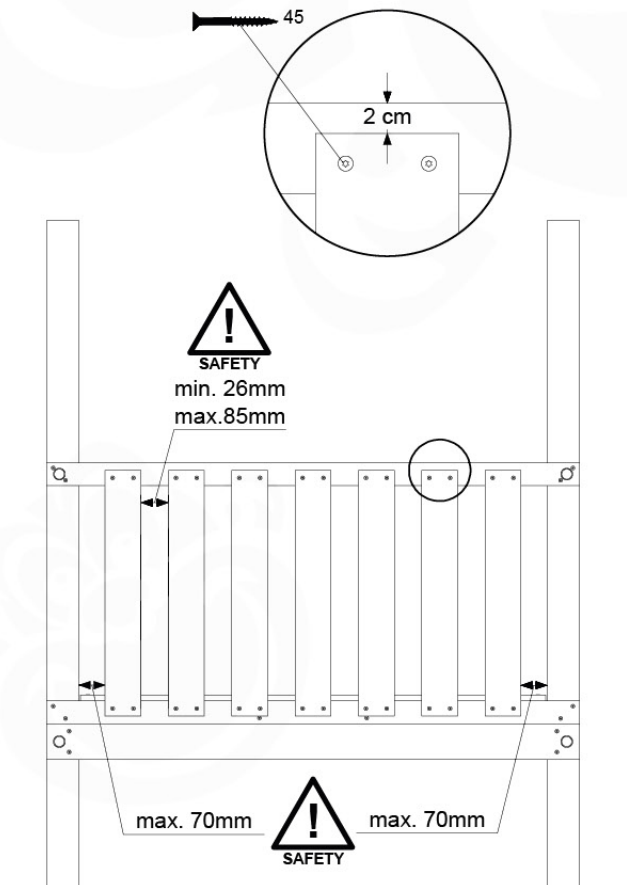

10 Balustrade (1x)

BL06

	PartNo	PartName	QTY.
Hardware pack	002_220	Gap Point Screw T25 - 5x45	28
Timber	D65	Board 650 mm	7

Balustrade 140 - P03 T - 14/01/2022 - v1.0

10-1

Balustrade 140 - P05 T - 14/01/2022 - v1.0