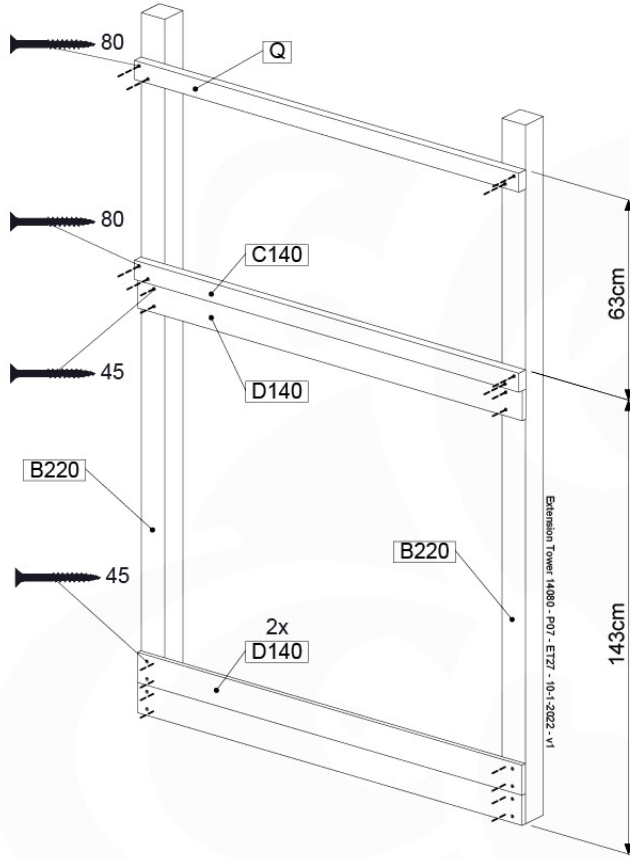

06 Playground Foundation

FD11

07 Base Tower

BT20

	PartNo	PartName	QTY.
Hardware pack	001_406	Stealth Screw 8x45	6
	001_417	Stealth Screw 8x80	4
	002_220	Gap Point Screw T25 - 5x45	135
	002_223	Gap Point Screw T25 - 5x80	40
Other	007_001	Ground-anchor	2
	022_31x	bpc-base version 3	8
	022_84x	bpc cover	8
Timber	B270	Post 90x90 L2700	4
	C141	Beam 1410 mm	10
	D123	Board 1230 mm	17
	D141	Board 1410 mm	12

DL 145 Base Tower BT20 - P02 BT20 - 17-11-2021 - v1.0

07-1

07-2

07-3

07-4

DL 146 Base Tower ET20 - P06 B720 - 17-11-2021 - v1.0

08 Extended Tower ET27

	PartNo	PartName	QTY.
Hardware pack	001_406	Stealth Screw 8x45	4
	001_417	Stealth Screw 8x80	2
	002_220	Gap Point Screw T25 - 5x45	90
	002_223	Gap Point Screw T25 - 5x80	20
Other	007_001	Ground-anchor	2
	022_31x	bpc-base version 3	4
	022_84x	bpc cover	4
Timber	B220	Post 90x90 L2200	2
	C74	Beam 740 mm	4
	C141	Beam 1410 mm	1
	D74	Board 740 mm	6
	D123	Board 1230 mm	9
	D141	Board 1410 mm	3

Extension Tower 14080 - P02 - ET27 - 10-11-2022 - v1

08-1

Base Tower

08-2

08-3

Extension Tower 14080 - P17 - ET27_28 - 10-1-2022 - v1

08-4

Extension Tower 14080 - P20 - ET27_28 - 10-1-2022 - v1