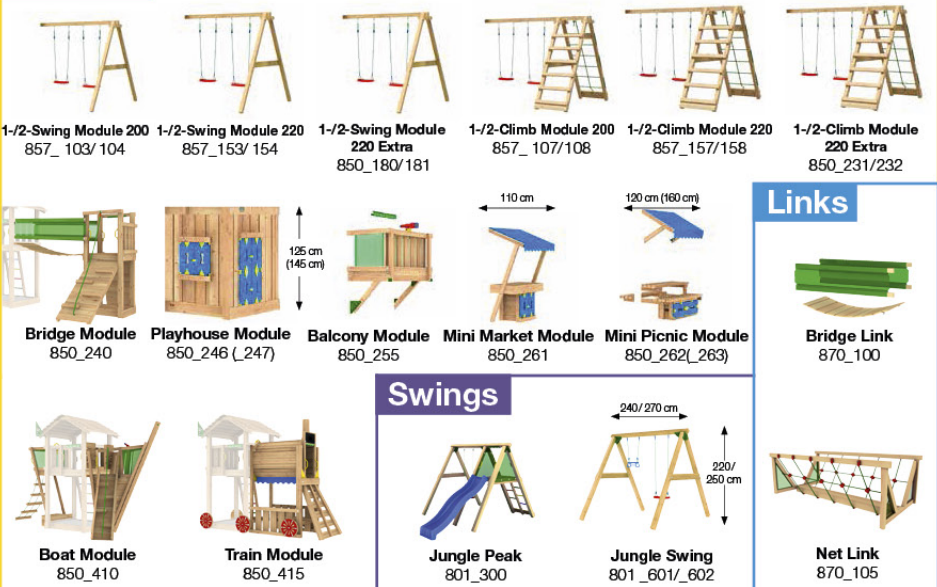

Accessory set - P02 - 29-9-2021 - v4

21-1

21-2

Accessory set - P03 - 28-9-2021 - v4

21-3

21-4

Accessory set - P04 - 28-9-2021 - v4

21-5

1x
022_910

Radius = 3 mm

AK115146 Intro - s08-Chalet 2.1 - 05/04/2022 - v1

22

Playtowers

Playhouses

Modules

Accessories