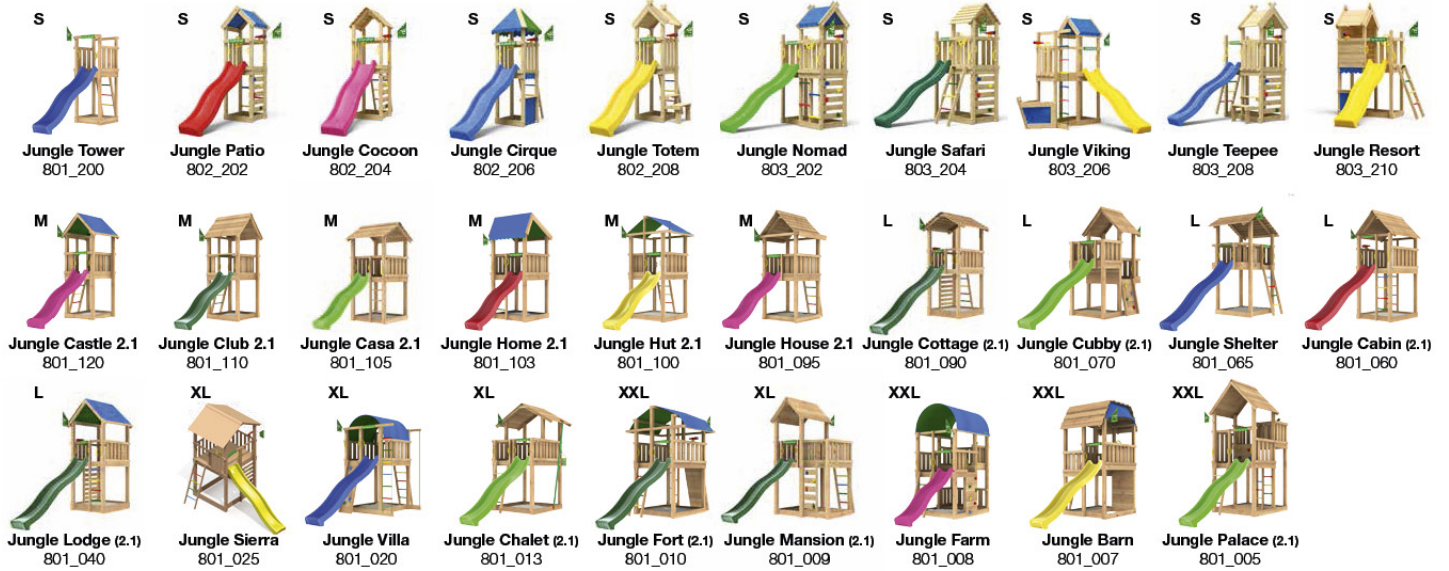

1x
022_910

Radius = 3 mm

AK115146 Intro - s08-Chalet 2.1 - 05/04/2022 - v1

22

Playtowers

Playhouses

Modules

Accessories