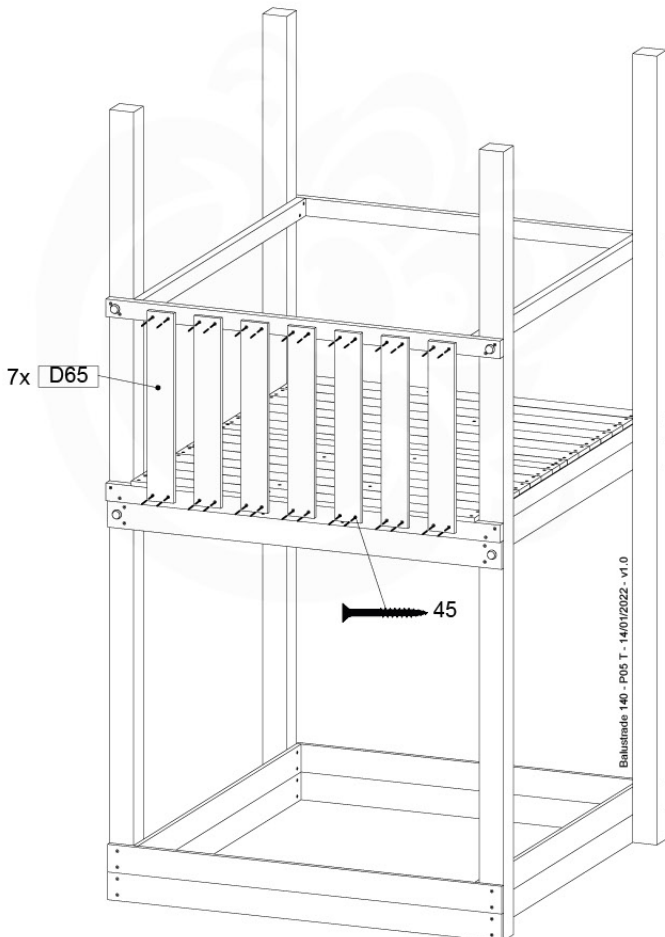

DL 145 Base Tower BT20 - P02 BT20 - 17-11-2021 - v1.0

07-1

07-2

07-3

07-4

DL 146 Base Tower ET20 - P06 B720 - 17-11-2021 - v1.0

08 Extended Tower ET27

	PartNo	PartName	QTY.
Hardware pack	001_406	Stealth Screw 8x45	4
	001_417	Stealth Screw 8x80	2
	002_220	Gap Point Screw T25 - 5x45	90
	002_223	Gap Point Screw T25 - 5x80	20
Other	007_001	Ground-anchor	2
	022_31x	bpc-base version 3	4
	022_84x	bpc cover	4
Timber	B220	Post 90x90 L2200	2
	C74	Beam 740 mm	4
	C141	Beam 1410 mm	1
	D74	Board 740 mm	6
	D123	Board 1230 mm	9
	D141	Board 1410 mm	3

Extension Tower 14080 - P02 - ET27 - 10-11-2022 - v1

08-1

Base Tower

08-2

08-3

Extension Tower 14080 - P17 - ET27_28 - 10-1-2022 - v1

08-4

Extension Tower 14080 - P20 - ET27_28 - 10-1-2022 - v1

09 Balustrade (1x)

BL05

Balustrade 140 - PO2 U - 14/01/2022 - v1.0

	PartNo	PartName	QTY.
Hardware pack	002_220	Gap Point Screw T25 - 5x45	28
Timber	D65	Board 650 mm	7

09-1

10 Balustrade (1x)

BL06

	PartNo	PartName	QTY.
Hardware pack	002_220	Gap Point Screw T25 - 5x45	28
Timber	D65	Board 650 mm	7

Balustrade 140 - P03 T - 14/01/2022 - v1.0

10-1

Balustrade 140 - P05 T - 14/01/2022 - v1.0

11 Balustrade (1x)

BL10

	PartNo	PartName	QTY.
Hardware pack	002_220	Gap Point Screw T25 - 5x45	12
	002_223	Gap Point Screw T25 - 5x80	4
Timber	C70	Beam 700 mm	1
	D65	Board 650 mm	3