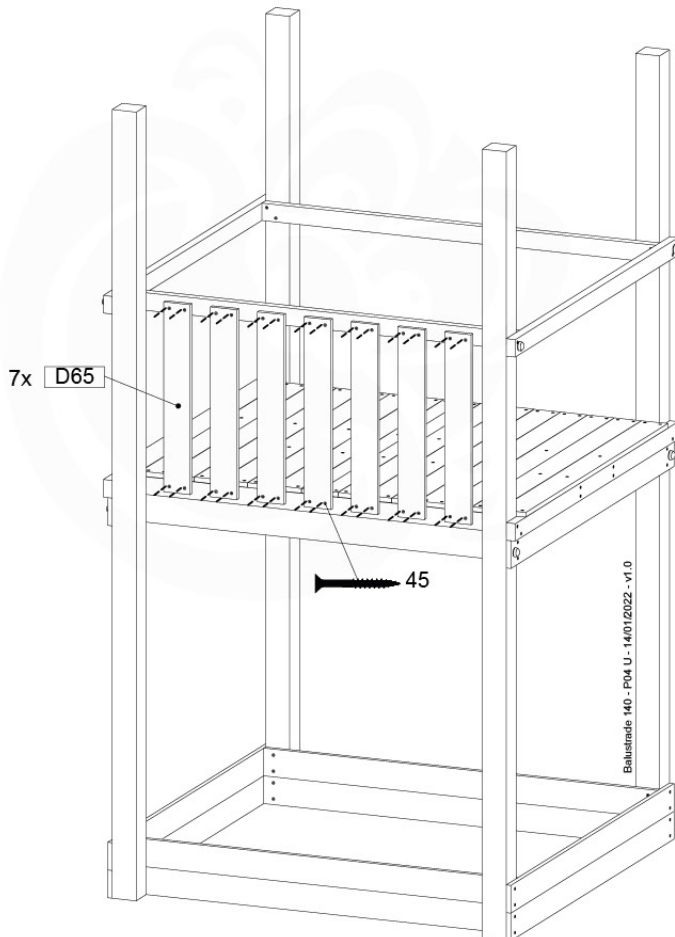

DL 145 Base Tower BT20 - P02 BT20 - 17-11-2021 - v1.0

07-1

07-2

07-3

07-4

DL 146 Base Tower ET20 - P06 B720 - 17-11-2021 - v1.0

08 Extended Tower ET27

	PartNo	PartName	QTY.
Hardware pack	001_406	Stealth Screw 8x45	4
	001_417	Stealth Screw 8x80	2
	002_220	Gap Point Screw T25 - 5x45	90
	002_223	Gap Point Screw T25 - 5x80	20
Other	007_001	Ground-anchor	2
	022_31x	bpc-base version 3	4
	022_84x	bpc cover	4
Timber	B220	Post 90x90 L2200	2
	C74	Beam 740 mm	4
	C141	Beam 1410 mm	1
	D74	Board 740 mm	6
	D123	Board 1230 mm	9
	D141	Board 1410 mm	3

Extension Tower 14080 - P02 - ET27 - 10-11-2022 - v1

08-1

Base Tower

08-2

08-3

Extension Tower 14080 - P17 - ET27_28 - 10-1-2022 - v1

08-4

Extension Tower 14080 - P20 - ET27_28 - 10-1-2022 - v1

09 Balustrade (1x)

BL05

Balustrade 140 - PO2 U - 14/01/2022 - v1.0

	PartNo	PartName	QTY.
Hardware pack	002_220	Gap Point Screw T25 - 5x45	28
Timber	D65	Board 650 mm	7

09-1

10 Balustrade (1x)

BL06

	PartNo	PartName	QTY.
Hardware pack	002_220	Gap Point Screw T25 - 5x45	28
Timber	D65	Board 650 mm	7

Balustrade 140 - P03 T - 14/01/2022 - v1.0

10-1

Balustrade 140 - P05 T - 14/01/2022 - v1.0

11 Balustrade (1x)

BL10

	PartNo	PartName	QTY.
Hardware pack	002_220	Gap Point Screw T25 - 5x45	12
	002_223	Gap Point Screw T25 - 5x80	4
Timber	C70	Beam 700 mm	1
	D65	Board 650 mm	3