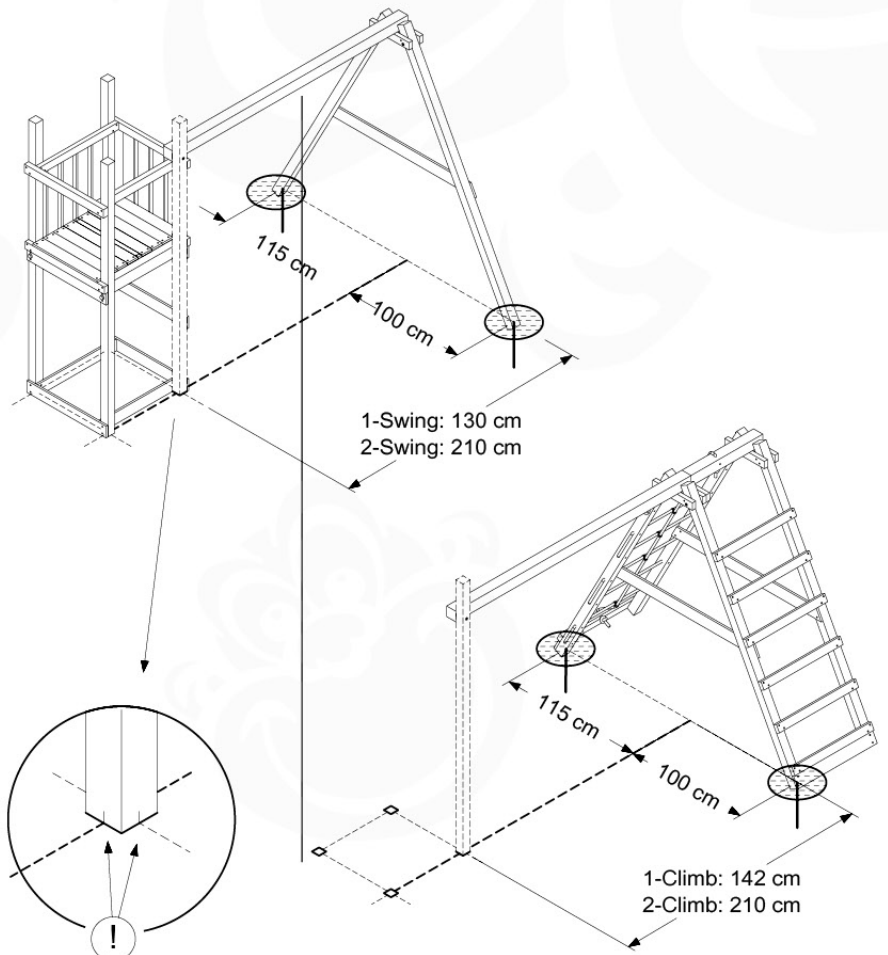

# 04 Base Tower

BT11

	PartNo	PartName	QTY.
Hardware Pack	001_406	Stealth Screw 8x45	10
	002_220	Gap Point Screw T25 - 5x45	118
	002_223	Gap Point Screw T25 - 5x80	20
Other	007_001	Ground-anchor	2
Hardware Pack	022_31x	bpc-base version 3	8
	022_84x	bpc cover	8
Timber	A240	Post 70x70 L2400	4
	C114	Beam 1140 mm	5
	D100	Board 1000 mm	11-14
	D114	Board 1140 mm	12