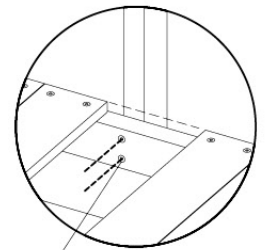

11 Slide Set

SL07

	PartNo	PartName	QTY.
Hardware Pack	000_101	Nail Pan Head	10
	002_220	Gap Point Screw T25 - 5x45	16
	002_223	Gap Point Screw T25 - 5x80	8
	002_308	Gap Point Screw T25 - 5x20	2
Other	120_102	Handgrip set (complete 2x)	1
	123_200	Bumperpad	1
	324_xxx 334_xxx	Wavy Star Slide XL 2200 mm / Wavy Star Slide XXL 2650 mm	1
Timber	C70	Beam 700 mm	1
	C114	Beam 1140 mm	1
	D65	Board 650 mm	3

11-1

80

80