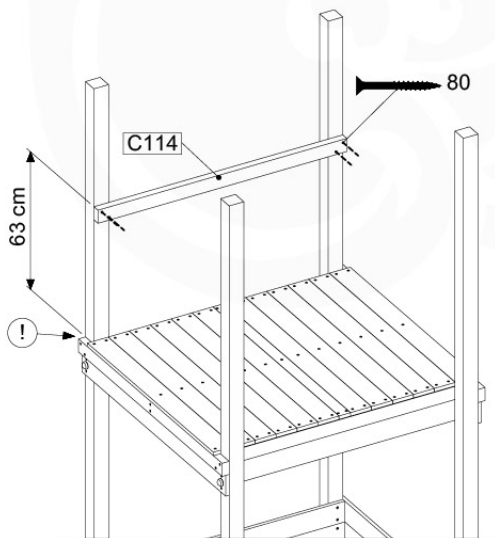

11 Slide Set

SL07

	PartNo	PartName	QTY.
Hardware Pack	000_101	Nail Pan Head	10
	002_220	Gap Point Screw T25 - 5x45	16
	002_223	Gap Point Screw T25 - 5x80	8
	002_308	Gap Point Screw T25 - 5x20	2
Other	120_102	Handgrip set (complete 2x)	1
	123_200	Bumperpad	1
	324_xxx 334_xxx	Wavy Star Slide XL 2200 mm / Wavy Star Slide XXL 2650 mm	1
Timber	C70	Beam 700 mm	1
	C114	Beam 1140 mm	1
	D65	Board 650 mm	3

11-1

80

80