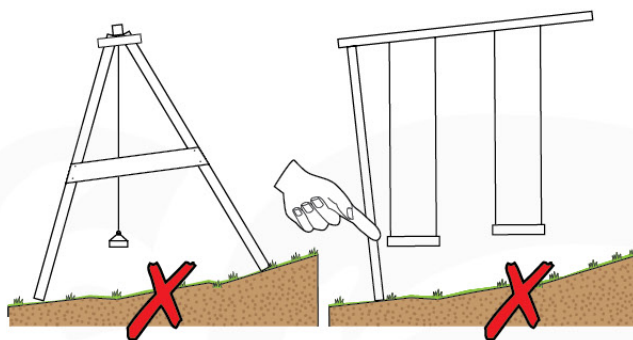

05 Safe Playground Planning

05-1