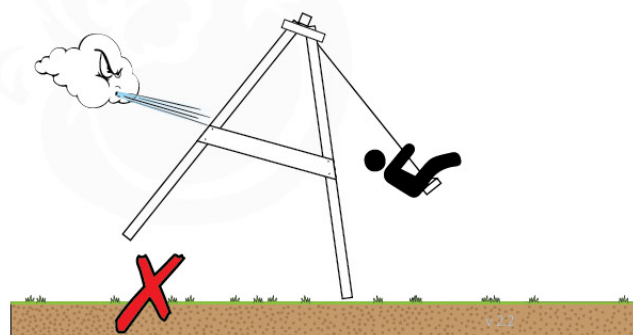

05-3

05-4

05-5

05-6

06

| | PartNo | PartName | QTY. |
|---------------|---------|----------------------------|------|
| Hardware Pack | 001_406 | Stealth Screw 8x45 | 4 |
| | 001_417 | Stealth Screw 8x80 | 3 |
| | 001_422 | Stealth Screw 8x137 | 3 |
| | 002_220 | Gap Point Screw T25 - 5x45 | 12 |
| | 002_223 | Gap Point Screw T25 - 5x80 | 6 |
| Other | 005_528 | Swing Beam Bracket 7x7 | 1 |
| | 005_529 | Swing Beam Bracket 9x9 | 1 |
| | 007_001 | Ground-anchor | 2 |
| Hardware Pack | 022_31x | bpc-base version 3 | 2 |
| | 022_84x | bpc cover | 2 |
| | 023_031 | Finishing Washer GPS 5.0 | 2 |
| Other | 101_003 | Swing hook with Carabiner | 4 |