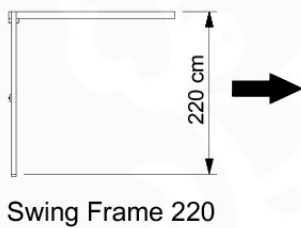

06

	PartNo	PartName	QTY.
Hardware Pack	001_406	Stealth Screw 8x45	4
	001_417	Stealth Screw 8x80	3
	001_422	Stealth Screw 8x137	3
	002_220	Gap Point Screw T25 - 5x45	12
	002_223	Gap Point Screw T25 - 5x80	6
Other	005_528	Swing Beam Bracket 7x7	1
	005_529	Swing Beam Bracket 9x9	1
	007_001	Ground-anchor	2
Hardware Pack	022_31x	bpc-base version 3	2
	022_84x	bpc cover	2
	023_031	Finishing Washer GPS 5.0	2
Other	101_003	Swing hook with Carabiner	4

Swing - P102 - 9-12-2020 - v3.0

06-1

Swing - P05ALL - 9-12-2020 - v3.0