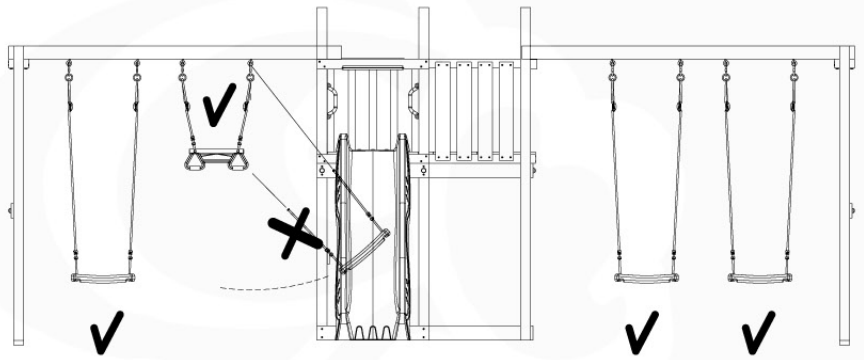

05-3

05-4

05-5

05-6

06

| | PartNo | PartName | QTY. |
|---------------|---------|----------------------------|------|
| Hardware Pack | 001_406 | Stealth Screw 8x45 | 4 |
| | 001_417 | Stealth Screw 8x80 | 3 |
| | 001_422 | Stealth Screw 8x137 | 3 |
| | 002_220 | Gap Point Screw T25 - 5x45 | 12 |
| | 002_223 | Gap Point Screw T25 - 5x80 | 6 |
| Other | 005_528 | Swing Beam Bracket 7x7 | 1 |
| | 005_529 | Swing Beam Bracket 9x9 | 1 |
| | 007_001 | Ground-anchor | 2 |
| Hardware Pack | 022_31x | bpc-base version 3 | 2 |
| | 022_84x | bpc cover | 2 |
| | 023_031 | Finishing Washer GPS 5.0 | 2 |
| Other | 101_003 | Swing hook with Carabiner | 4 |