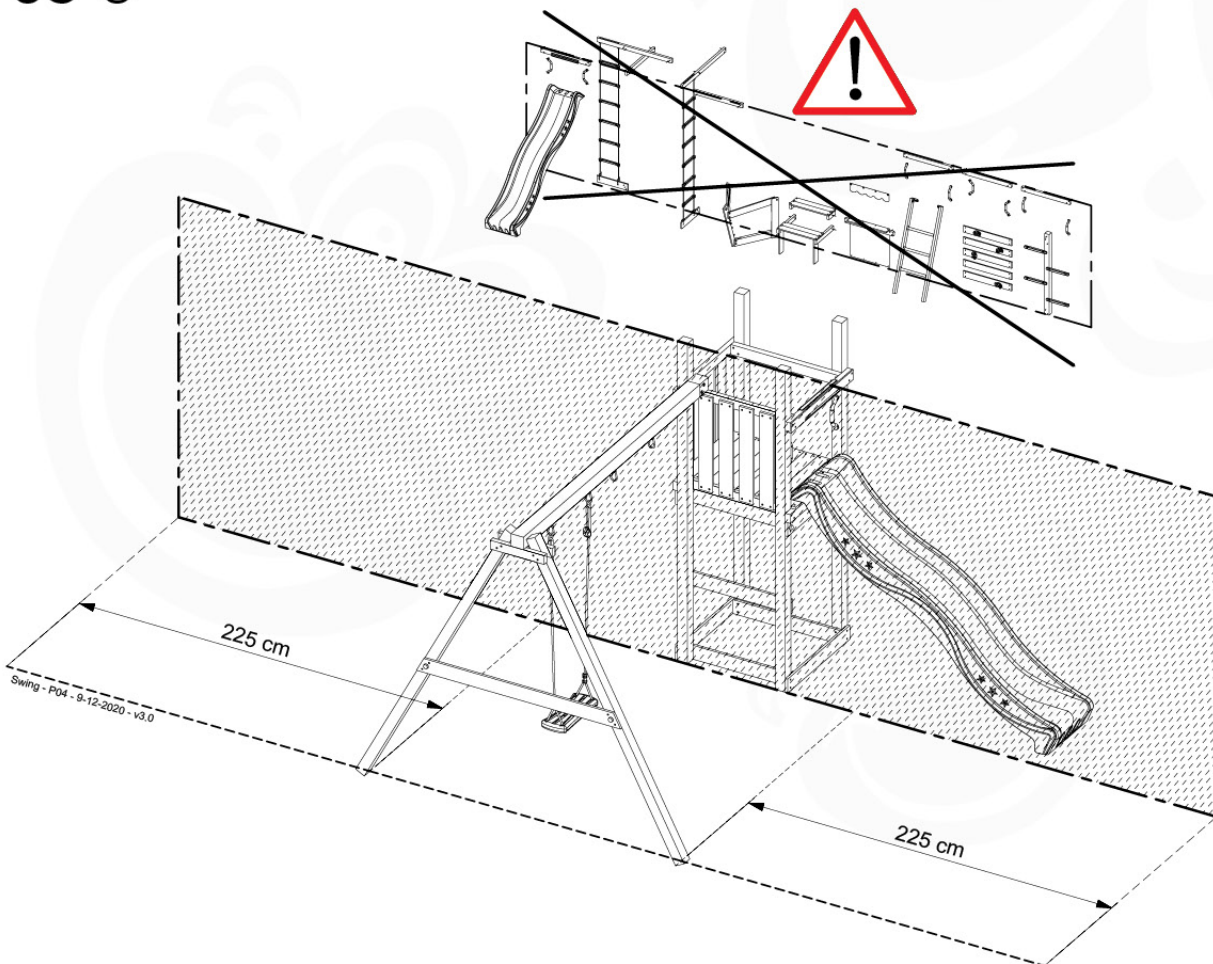

05-3

05-4

05-5

05-6

06

| | PartNo | PartName | QTY. |
|---------------|---------|----------------------------|------|
| Hardware Pack | 001_406 | Stealth Screw 8x45 | 4 |
| | 001_417 | Stealth Screw 8x80 | 3 |
| | 001_422 | Stealth Screw 8x137 | 3 |
| | 002_220 | Gap Point Screw T25 - 5x45 | 12 |
| | 002_223 | Gap Point Screw T25 - 5x80 | 6 |
| Other | 005_528 | Swing Beam Bracket 7x7 | 1 |
| | 005_529 | Swing Beam Bracket 9x9 | 1 |
| | 007_001 | Ground-anchor | 2 |
| Hardware Pack | 022_31x | bpc-base version 3 | 2 |
| | 022_84x | bpc cover | 2 |
| | 023_031 | Finishing Washer GPS 5.0 | 2 |
| Other | 101_003 | Swing hook with Carabiner | 4 |