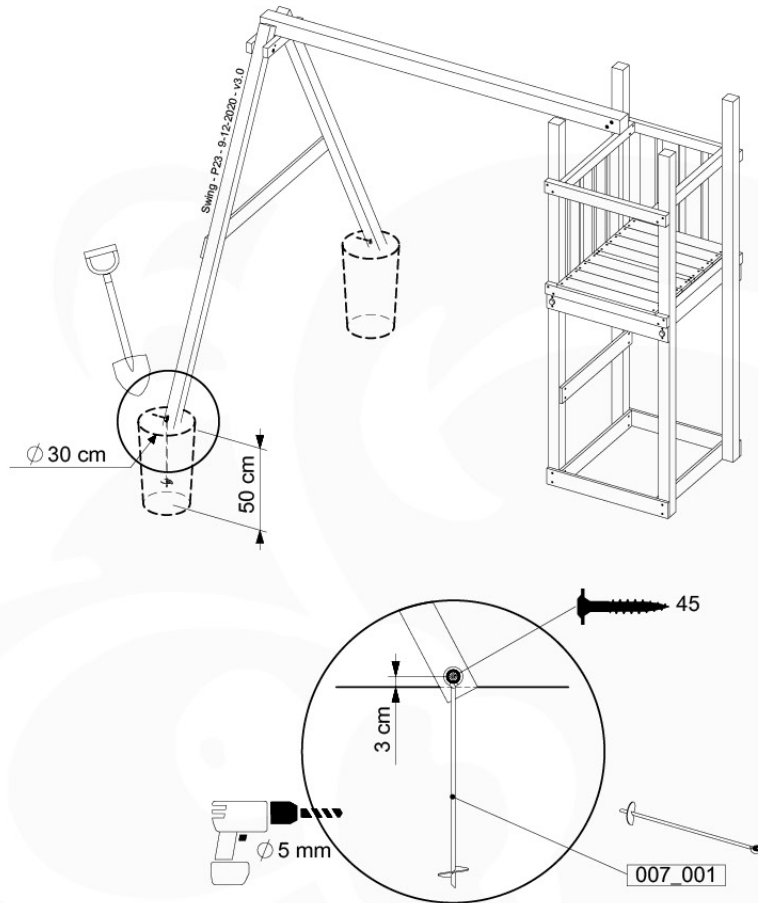

05-3

05-4

05-5

05-6

06

| | PartNo | PartName | QTY. |
|---------------|---------|----------------------------|------|
| Hardware Pack | 001_406 | Stealth Screw 8x45 | 4 |
| | 001_417 | Stealth Screw 8x80 | 3 |
| | 001_422 | Stealth Screw 8x137 | 3 |
| | 002_220 | Gap Point Screw T25 - 5x45 | 12 |
| | 002_223 | Gap Point Screw T25 - 5x80 | 6 |
| Other | 005_528 | Swing Beam Bracket 7x7 | 1 |
| | 005_529 | Swing Beam Bracket 9x9 | 1 |
| | 007_001 | Ground-anchor | 2 |
| Hardware Pack | 022_31x | bpc-base version 3 | 2 |
| | 022_84x | bpc cover | 2 |
| | 023_031 | Finishing Washer GPS 5.0 | 2 |
| Other | 101_003 | Swing hook with Carabiner | 4 |

06-7

06 -8

06 -9

D180
D141

07 -1

07 -2

08

09