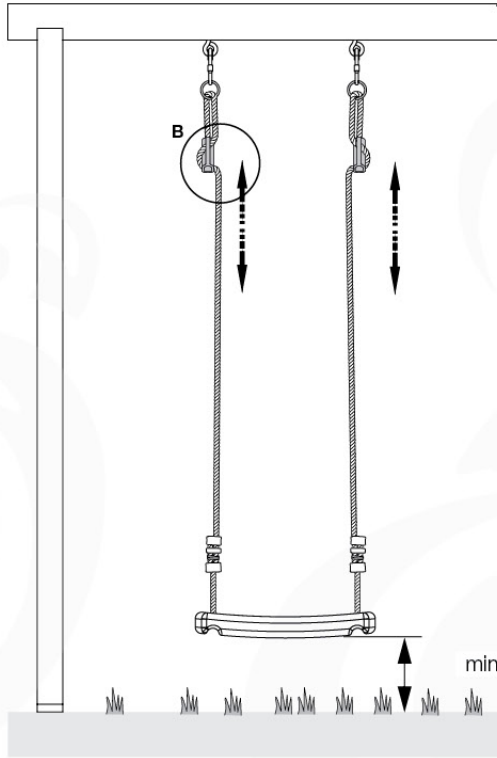

| | | L | |
|---|--|----------|--|
|  |  | ø 5.0 mm | 002_308 20 mm 002_219 30 mm 002_220 45 mm 002_223 80 mm |
| |  | M8 | 003_010 |
| |  | M6 | 003_034 |
| |  | M8 | 004_050 22mm |
| |  | | 022_845 Yellow 022_846 Blue 022_847 Green 022_848 Red |
| |  | | 023_031 White |
|  |  | | 120_005 White |
| 022_844 | 022_314 | | |

05-3

05-4

05-5

05-6

06

| | PartNo | PartName | QTY. |
|---------------|---------|----------------------------|------|
| Hardware Pack | 001_406 | Stealth Screw 8x45 | 4 |
| | 001_417 | Stealth Screw 8x80 | 3 |
| | 001_422 | Stealth Screw 8x137 | 3 |
| | 002_220 | Gap Point Screw T25 - 5x45 | 12 |
| | 002_223 | Gap Point Screw T25 - 5x80 | 6 |
| Other | 005_528 | Swing Beam Bracket 7x7 | 1 |
| | 005_529 | Swing Beam Bracket 9x9 | 1 |
| | 007_001 | Ground-anchor | 2 |
| Hardware Pack | 022_31x | bpc-base version 3 | 2 |
| | 022_84x | bpc cover | 2 |
| | 023_031 | Finishing Washer GPS 5.0 | 2 |
| Other | 101_003 | Swing hook with Carabiner | 4 |

06-7

06 -8

06 -9

D180
D141

07 -1

07 -2

08

09