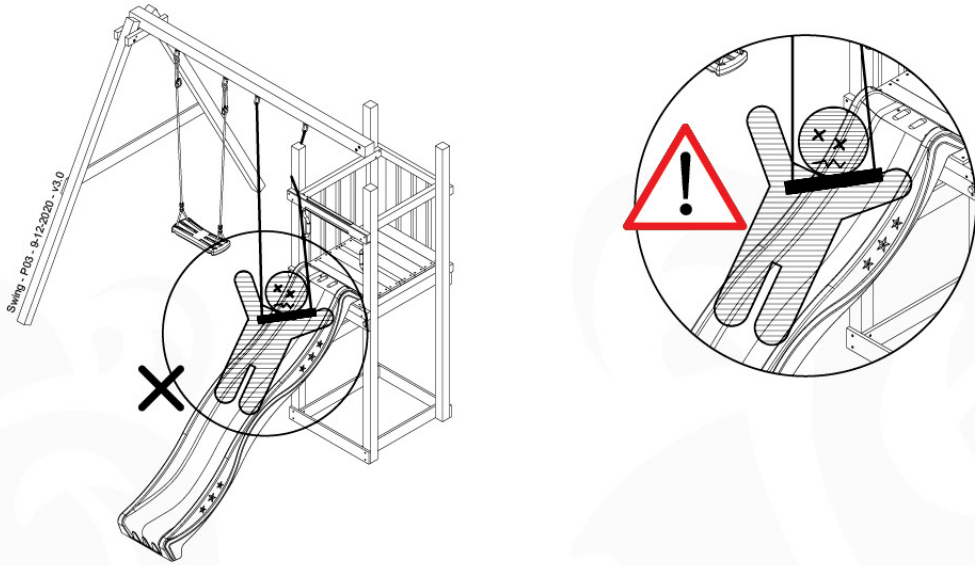

05-3

05-4

05-5

05-6

06

| | PartNo | PartName | QTY. |
|---------------|---------|----------------------------|------|
| Hardware Pack | 001_406 | Stealth Screw 8x45 | 4 |
| | 001_417 | Stealth Screw 8x80 | 3 |
| | 001_422 | Stealth Screw 8x137 | 3 |
| | 002_220 | Gap Point Screw T25 - 5x45 | 12 |
| | 002_223 | Gap Point Screw T25 - 5x80 | 6 |
| Other | 005_528 | Swing Beam Bracket 7x7 | 1 |
| | 005_529 | Swing Beam Bracket 9x9 | 1 |
| | 007_001 | Ground-anchor | 2 |
| Hardware Pack | 022_31x | bpc-base version 3 | 2 |
| | 022_84x | bpc cover | 2 |
| | 023_031 | Finishing Washer GPS 5.0 | 2 |
| Other | 101_003 | Swing hook with Carabiner | 4 |