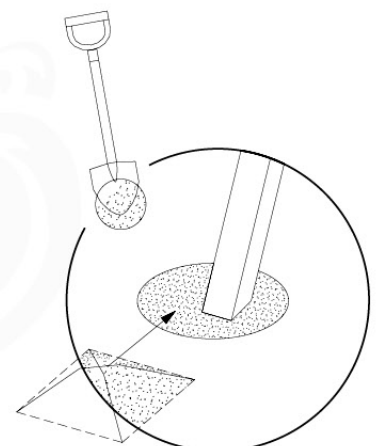

05-3

05-4

05-5

05-6

06

| | PartNo | PartName | QTY. |
|---------------|---------|----------------------------|------|
| Hardware Pack | 001_406 | Stealth Screw 8x45 | 4 |
| | 001_417 | Stealth Screw 8x80 | 3 |
| | 001_422 | Stealth Screw 8x137 | 3 |
| | 002_220 | Gap Point Screw T25 - 5x45 | 12 |
| | 002_223 | Gap Point Screw T25 - 5x80 | 6 |
| Other | 005_528 | Swing Beam Bracket 7x7 | 1 |
| | 005_529 | Swing Beam Bracket 9x9 | 1 |
| | 007_001 | Ground-anchor | 2 |
| Hardware Pack | 022_31x | bpc-base version 3 | 2 |
| | 022_84x | bpc cover | 2 |
| | 023_031 | Finishing Washer GPS 5.0 | 2 |
| Other | 101_003 | Swing hook with Carabiner | 4 |

06-7

06 -8

06 -9

D180
D141

07 -1

07 -2

08

09