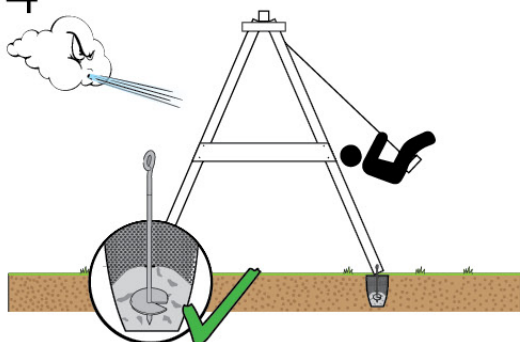

05-3

05-4

05-5

05-6

06

| | PartNo | PartName | QTY. |
|---------------|---------|----------------------------|------|
| Hardware Pack | 001_406 | Stealth Screw 8x45 | 4 |
| | 001_417 | Stealth Screw 8x80 | 3 |
| | 001_422 | Stealth Screw 8x137 | 3 |
| | 002_220 | Gap Point Screw T25 - 5x45 | 12 |
| | 002_223 | Gap Point Screw T25 - 5x80 | 6 |
| Other | 005_528 | Swing Beam Bracket 7x7 | 1 |
| | 005_529 | Swing Beam Bracket 9x9 | 1 |
| | 007_001 | Ground-anchor | 2 |
| Hardware Pack | 022_31x | bpc-base version 3 | 2 |
| | 022_84x | bpc cover | 2 |
| | 023_031 | Finishing Washer GPS 5.0 | 2 |
| Other | 101_003 | Swing hook with Carabiner | 4 |