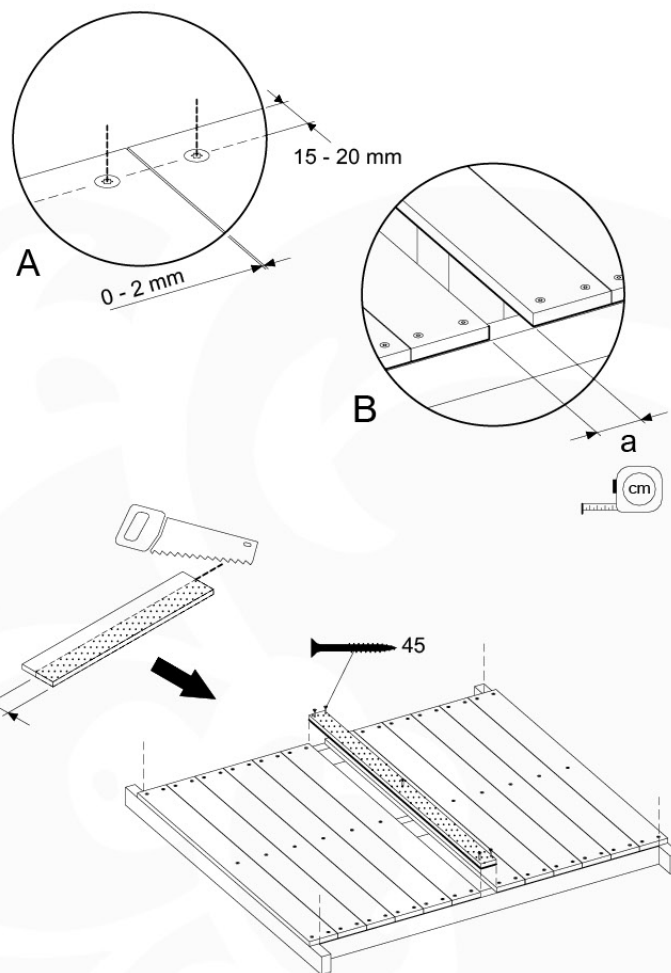

04-4

05 Balustrade (2x)

BL04