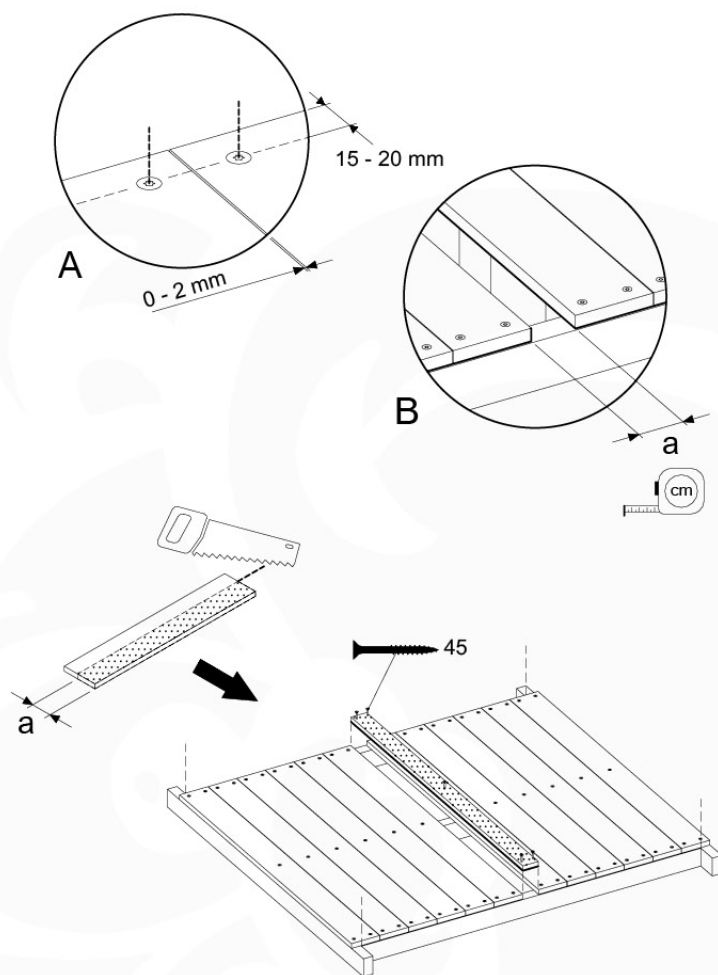

04-4

05 Balustrade (2x)

BL04