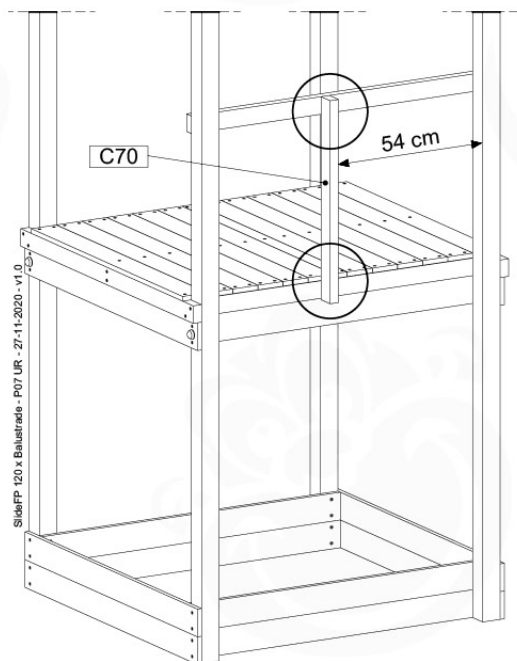

11 Slide Set

SL07

	PartNo	PartName	QTY.
Hardware Pack	000_101	Nail Pan Head	10
	002_220	Gap Point Screw T25 - 5x45	16
	002_223	Gap Point Screw T25 - 5x80	8
	002_308	Gap Point Screw T25 - 5x20	2
Other	120_102	Handgrip set (complete 2x)	1
	123_200	Bumperpad	1
	324_xxx 334_xxx	Wavy Star Slide XL 2200 mm / Wavy Star Slide XXL 2650 mm	1
Timber	C70	Beam 700 mm	1
	C114	Beam 1140 mm	1
	D65	Board 650 mm	3

11-1

80

80