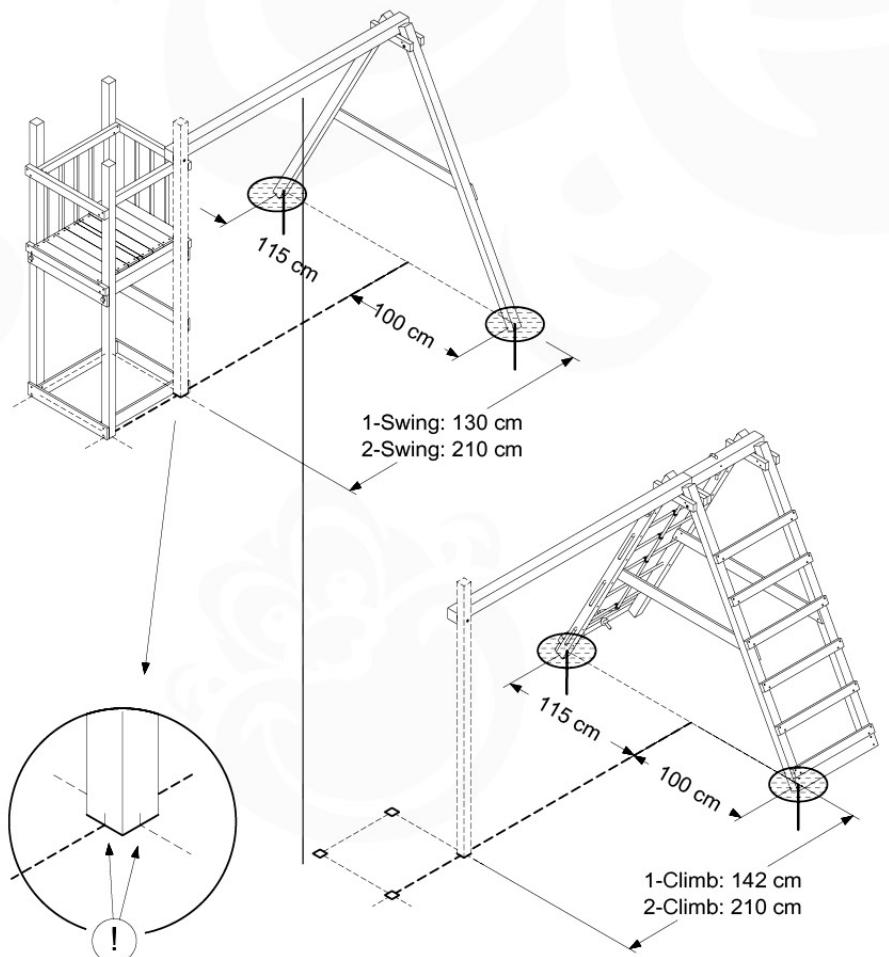

# 04 Base Tower

BT11

	PartNo	PartName	QTY.
Hardware Pack	001_406	Stealth Screw 8x45	10
	002_220	Gap Point Screw T25 - 5x45	118
	002_223	Gap Point Screw T25 - 5x80	20
Other	007_001	Ground-anchor	2
Hardware Pack	022_31x	bpc-base version 3	8
	022_84x	bpc cover	8
Timber	A240	Post 70x70 L2400	4
	C114	Beam 1140 mm	5
	D100	Board 1000 mm	11-14
	D114	Board 1140 mm	12