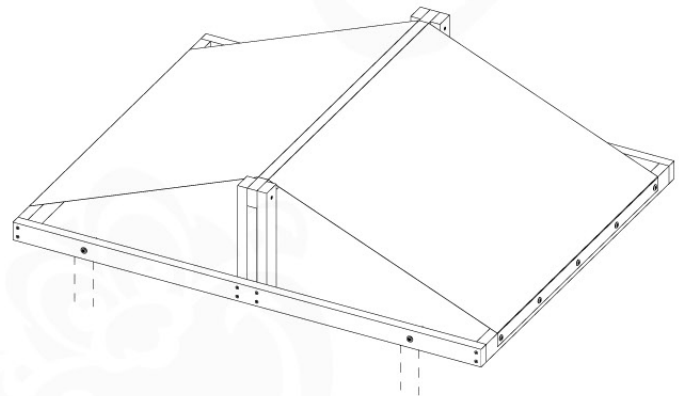

06 Roof Hut

RF12

	PartNo	PartName	QTY.
Hardware Pack	001_417	Stealth Screw 8x80	4
	002_223	Gap Point Screw T25 - 5x80	22
	002_308	Gap Point Screw T25 - 5x20	10
	023_031	Finishing Washer GPS 5.0	10
Other	123_222	Sheet Canvas Navigator line 1200x1850	1
Timber	C37	Beam 370 mm	4
	C114	Beam 1140 mm	3
	C154	Beam 1540 mm	2

Roof Hut 120 - P02 - 25-11-2020 - v1.0