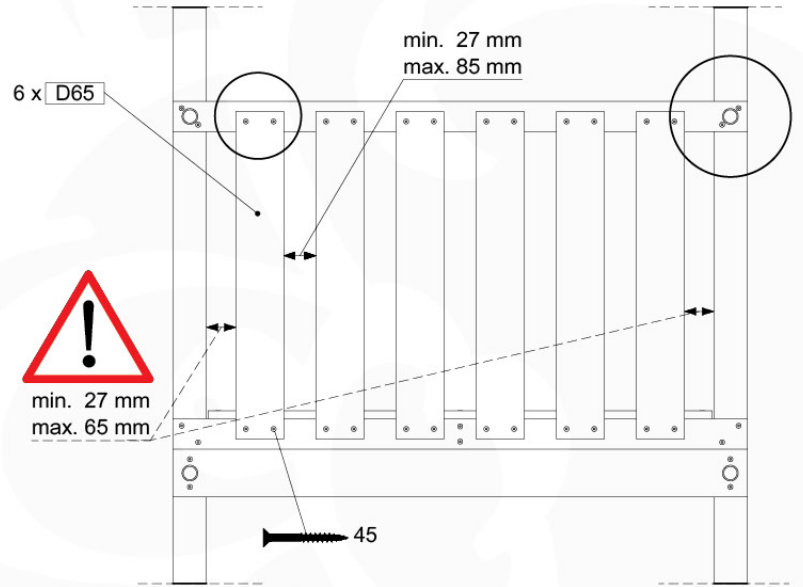

05-1

06 Roof Hut

RF12

	PartNo	PartName	QTY.
Hardware Pack	001_417	Stealth Screw 8x80	4
	002_223	Gap Point Screw T25 - 5x80	22
	002_308	Gap Point Screw T25 - 5x20	10
	023_031	Finishing Washer GPS 5.0	10
Other	123_222	Sheet Canvas Navigator line 1200x1850	1
Timber	C37	Beam 370 mm	4
	C114	Beam 1140 mm	3
	C154	Beam 1540 mm	2

Roof Hut 120 - P02 - 25-11-2020 - v1.0