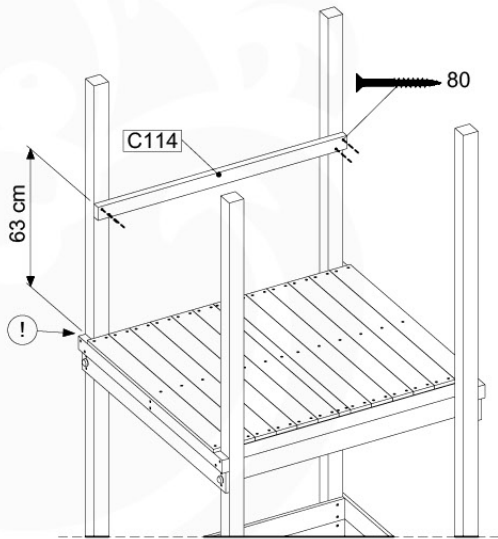

12-1

12-1

min. 26 mm
max. 65 mm