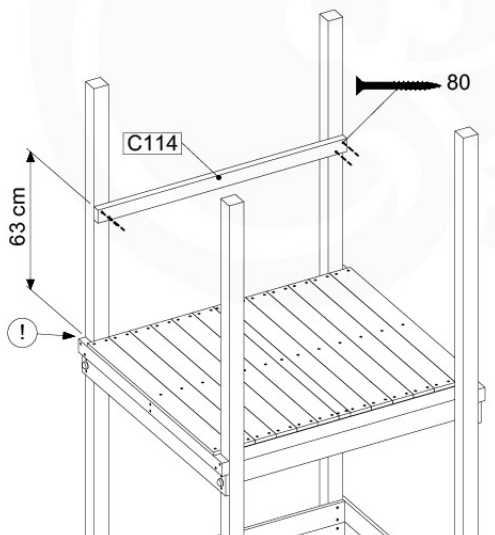

11 Slide Set

SL07

	PartNo	PartName	QTY.
Hardware Pack	000_101	Nail Pan Head	10
	002_220	Gap Point Screw T25 - 5x45	16
	002_223	Gap Point Screw T25 - 5x80	8
	002_308	Gap Point Screw T25 - 5x20	2
Other	120_102	Handgrip set (complete 2x)	1
	123_200	Bumperpad	1
	324_xxx 334_xxx	Wavy Star Slide XL 2200 mm / Wavy Star Slide XXL 2650 mm	1
Timber	C70	Beam 700 mm	1
	C114	Beam 1140 mm	1
	D65	Board 650 mm	3

11-1

80

80