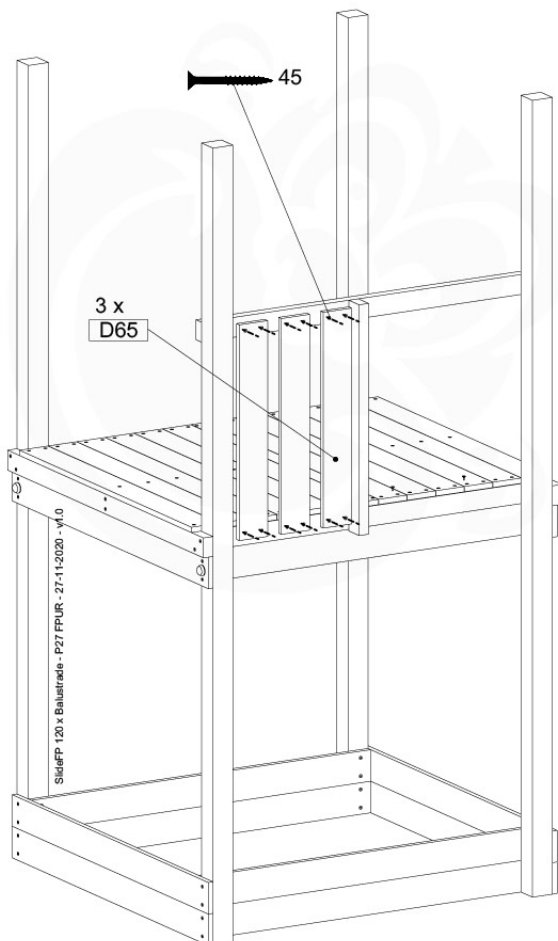

12-1

12-1

min. 26 mm
max. 65 mm