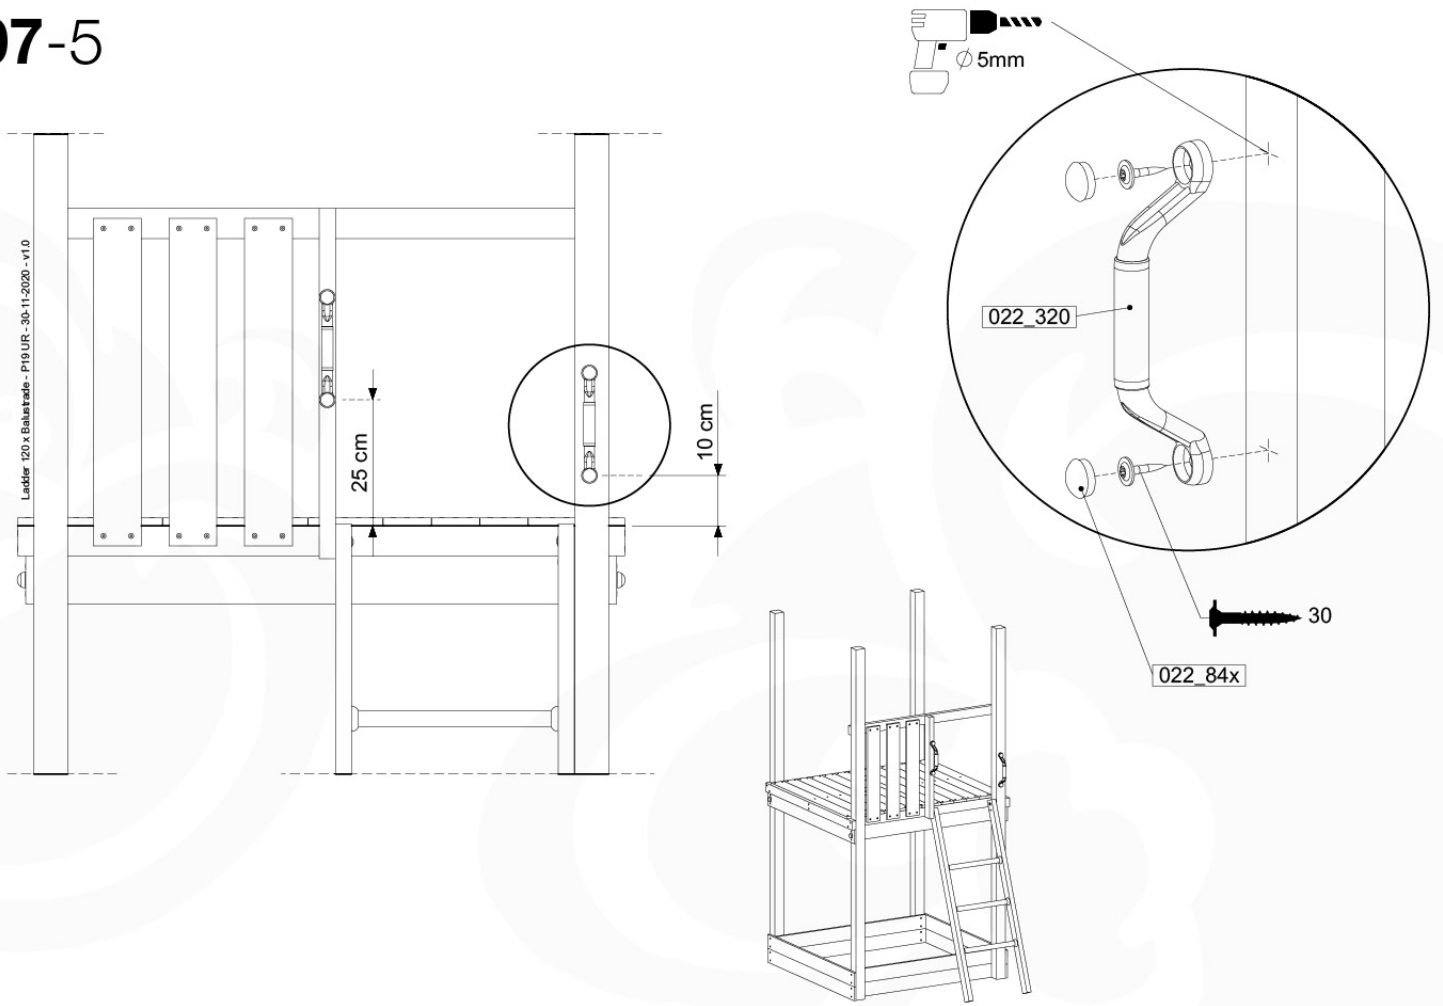

07-5

08 Swing Frame / Climb Frame

09

+

09

1-Swing frame / 2-Swing frame
457_101
457_102

+

09

1-Climb frame / 2-Climb frame
457_105
457_106