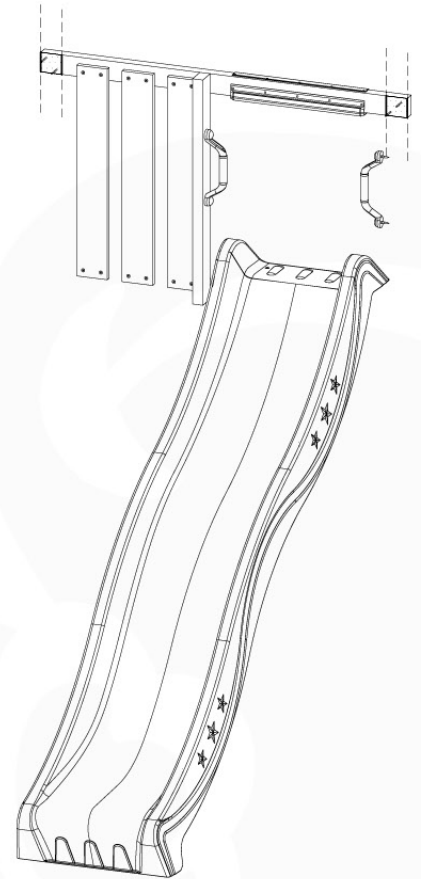

11 Slide Set

SL07

	PartNo	PartName	QTY.
Hardware Pack	000_101	Nail Pan Head	10
	002_220	Gap Point Screw T25 - 5x45	16
	002_223	Gap Point Screw T25 - 5x80	8
	002_308	Gap Point Screw T25 - 5x20	2
Other	120_102	Handgrip set (complete 2x)	1
	123_200	Bumperpad	1
	324_xxx 334_xxx	Wavy Star Slide XL 2200 mm / Wavy Star Slide XXL 2650 mm	1
Timber	C70	Beam 700 mm	1
	C114	Beam 1140 mm	1
	D65	Board 650 mm	3