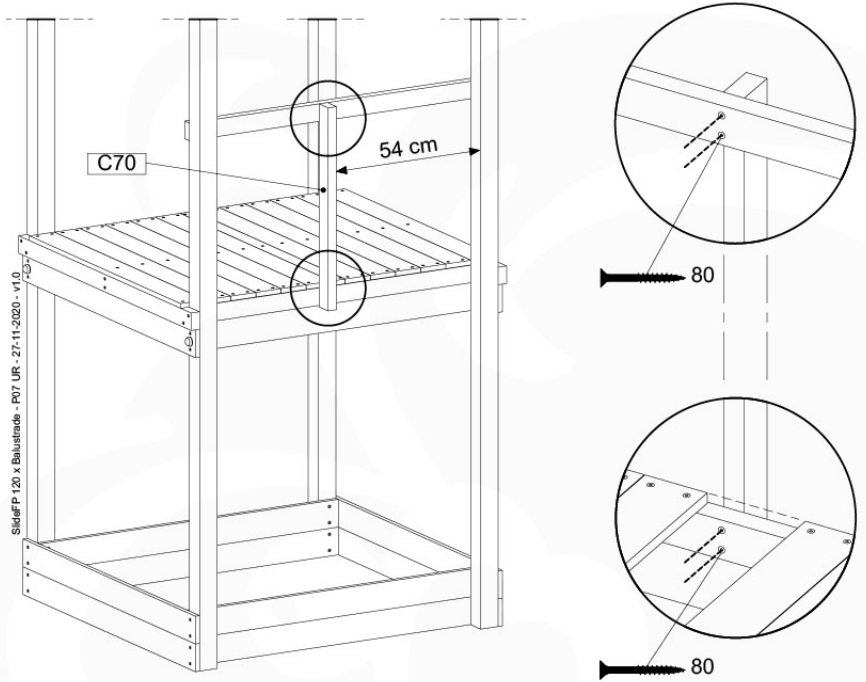

12-1

12-1

min. 26 mm
max. 65 mm