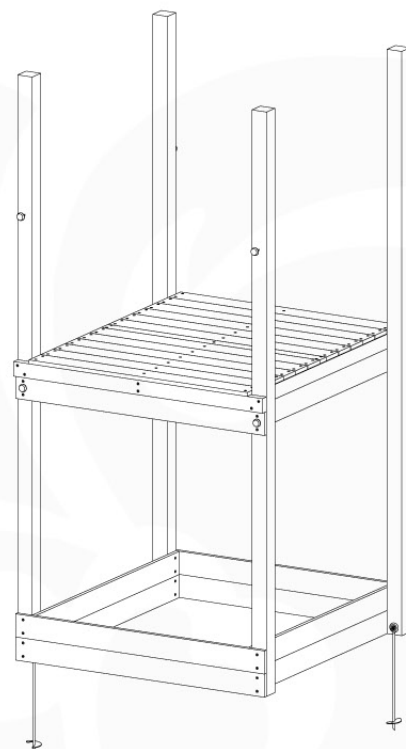

04 Base Tower

BT11

	PartNo	PartName	QTY.
Hardware Pack	001_406	Stealth Screw 8x45	10
	002_220	Gap Point Screw T25 - 5x45	118
	002_223	Gap Point Screw T25 - 5x80	20
Other	007_001	Ground-anchor	2
Hardware Pack	022_31x	bpc-base version 3	8
	022_84x	bpc cover	8
Timber	A240	Post 70x70 L2400	4
	C114	Beam 1140 mm	5
	D100	Board 1000 mm	11-14
	D114	Board 1140 mm	12

Base Tower NL - P06 - BT11 - 30-11-2020 - v3.0