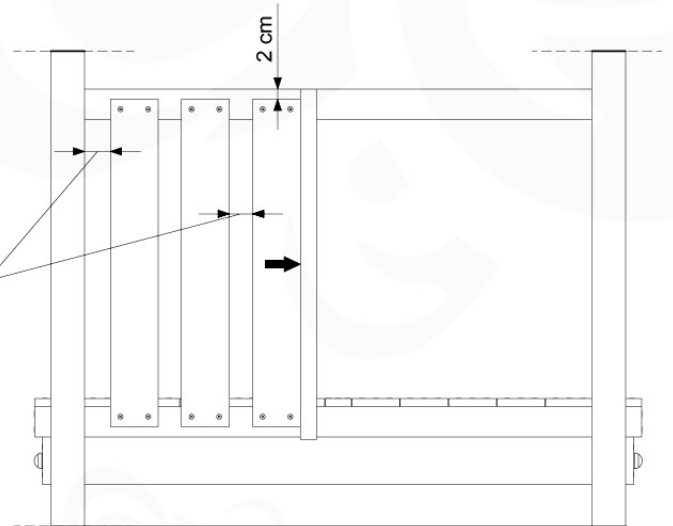

min. 26 mm
max. 65 mm