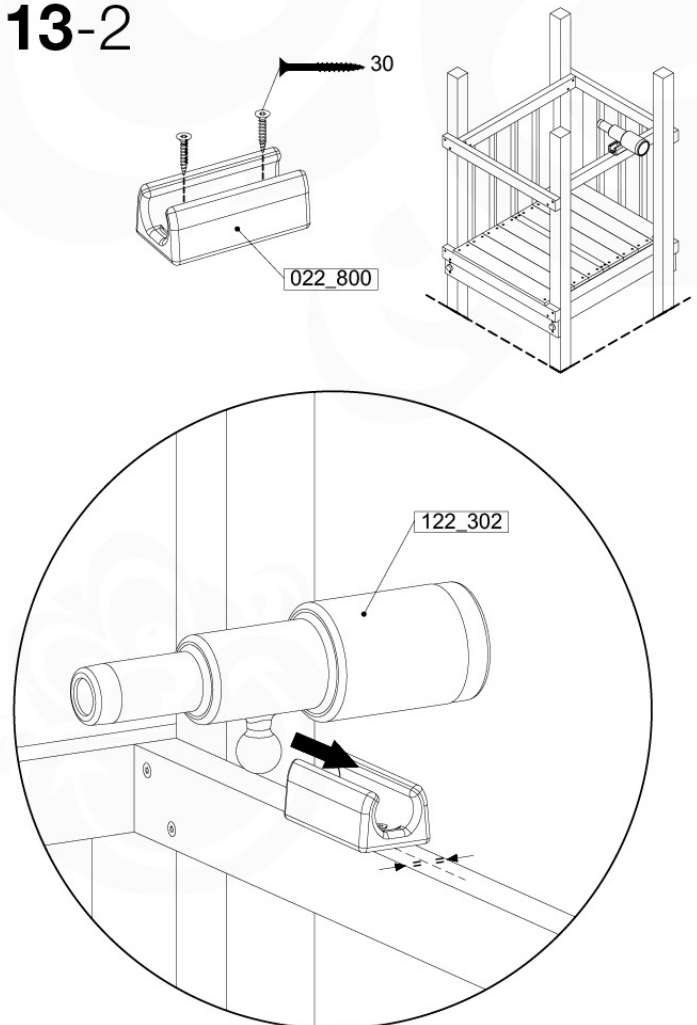

13-2

Accessory ref. - P03 - 18-11-2020 - v3