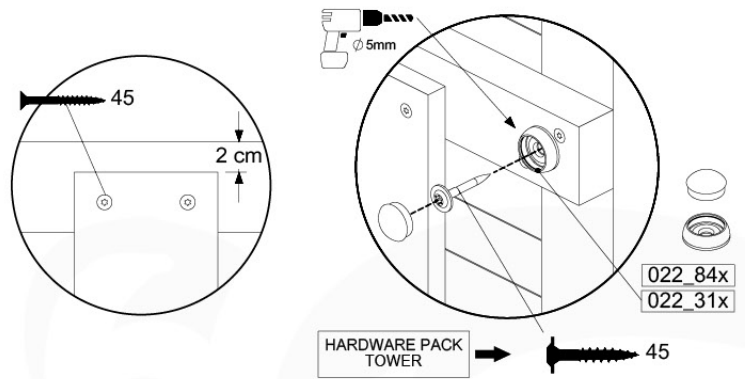

05-1

06 Roof Hut

RF12

	PartNo	PartName	QTY.
Hardware Pack	001_417	Stealth Screw 8x80	4
	002_223	Gap Point Screw T25 - 5x80	22
	002_308	Gap Point Screw T25 - 5x20	10
	023_031	Finishing Washer GPS 5.0	10
Other	123_222	Sheet Canvas Navigator line 1200x1850	1
Timber	C37	Beam 370 mm	4
	C114	Beam 1140 mm	3
	C154	Beam 1540 mm	2

Roof Hut 120 - P02 - 25-11-2020 - v1.0