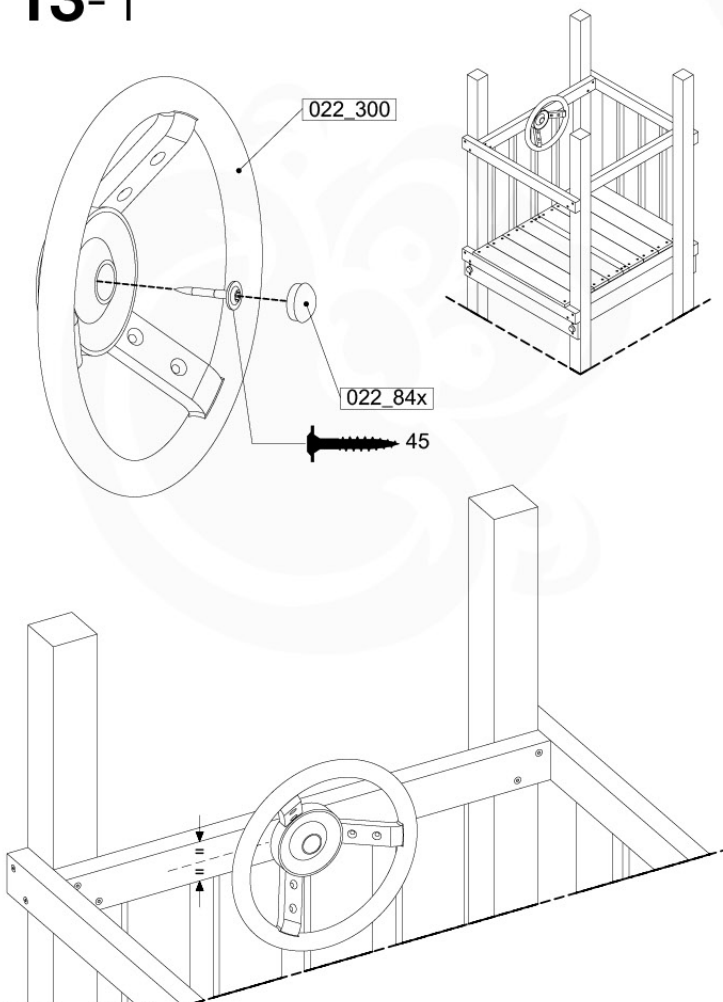

13 Accessories

AC01

	PartNo	PartName	QTY.
Hardware Pack	001_406	Stealth Screw 8x45	1
	002_041	Dome head screw 4.5 x 20 mm	3
	002_042	Dome head screw 3.5 x 13mm	4
	002_219	Gap Point Screw T25 - 5x30	2
	022_84x	bpc cover	1
Other	022_300	Steering Wheel	1
	022_800	Rail P/T 105	1
	022_910	Sandpad	1
	103_901	Logo ID Plate	1
	104_107	Tool Set Climbing Units	1
	120_024	Tower Flag	1
	122_302	Telescope	1

Accessory ref. - P02 - 18-11-2020 - v3

13-1