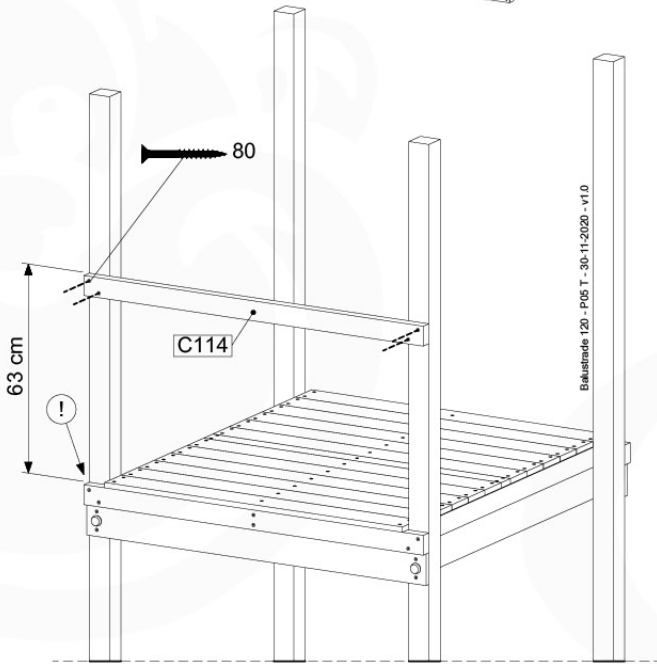

05-1

06 Roof Hut

RF12

	PartNo	PartName	QTY.
Hardware Pack	001_417	Stealth Screw 8x80	4
	002_223	Gap Point Screw T25 - 5x80	22
	002_308	Gap Point Screw T25 - 5x20	10
	023_031	Finishing Washer GPS 5.0	10
Other	123_222	Sheet Canvas Navigator line 1200x1850	1
Timber	C37	Beam 370 mm	4
	C114	Beam 1140 mm	3
	C154	Beam 1540 mm	2

Roof Hut 120 - P02 - 25-11-2020 - v1.0