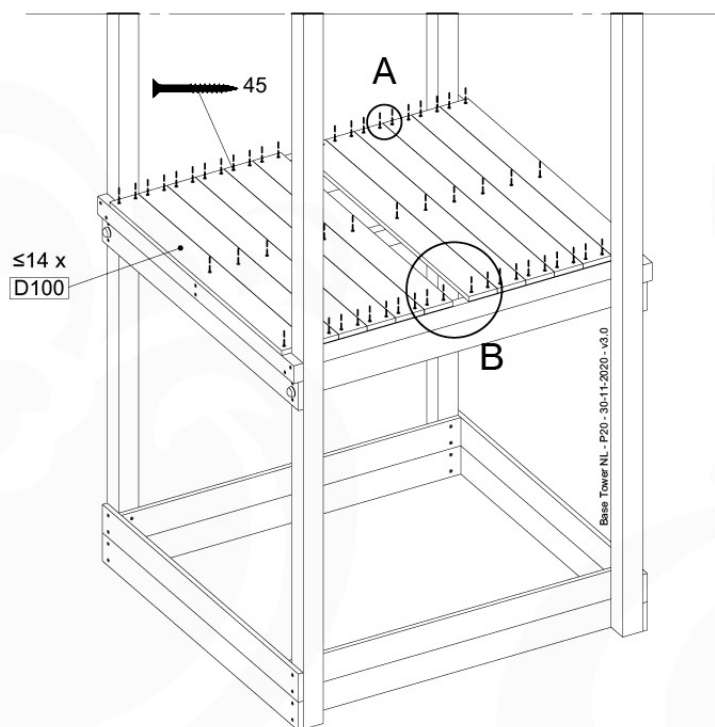

04-4

05 Balustrade (2x)

BL04