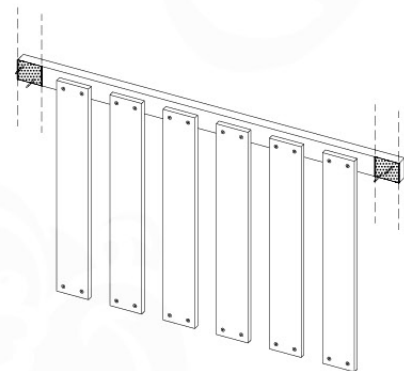

Base Tower NL - P05 - BT10 - 30-11-2020 - v3.0

04-1

04-2

04-3

04-4

05 Balustrade (2x)

BL04

	PartNo	PartName	QTY.
Hardware Pack	002_220	Gap Point Screw T25 - 5x45	24
	002_223	Gap Point Screw T25 - 5x80	4
Timber	C114	Beam 1140 mm	1
	D65	Board 650 mm	6

Balustrade 120 - P03 T - 30-11-2020 - v1.0

05-1

06 Balustrade

BL03

	PartNo	PartName	QTY.
Hardware Pack	002_220	Gap Point Screw T25 - 5x45	24
	002_223	Gap Point Screw T25 - 5x80	4
Timber	C114	Beam 1140 mm	1
	D65	Board 650 mm	6