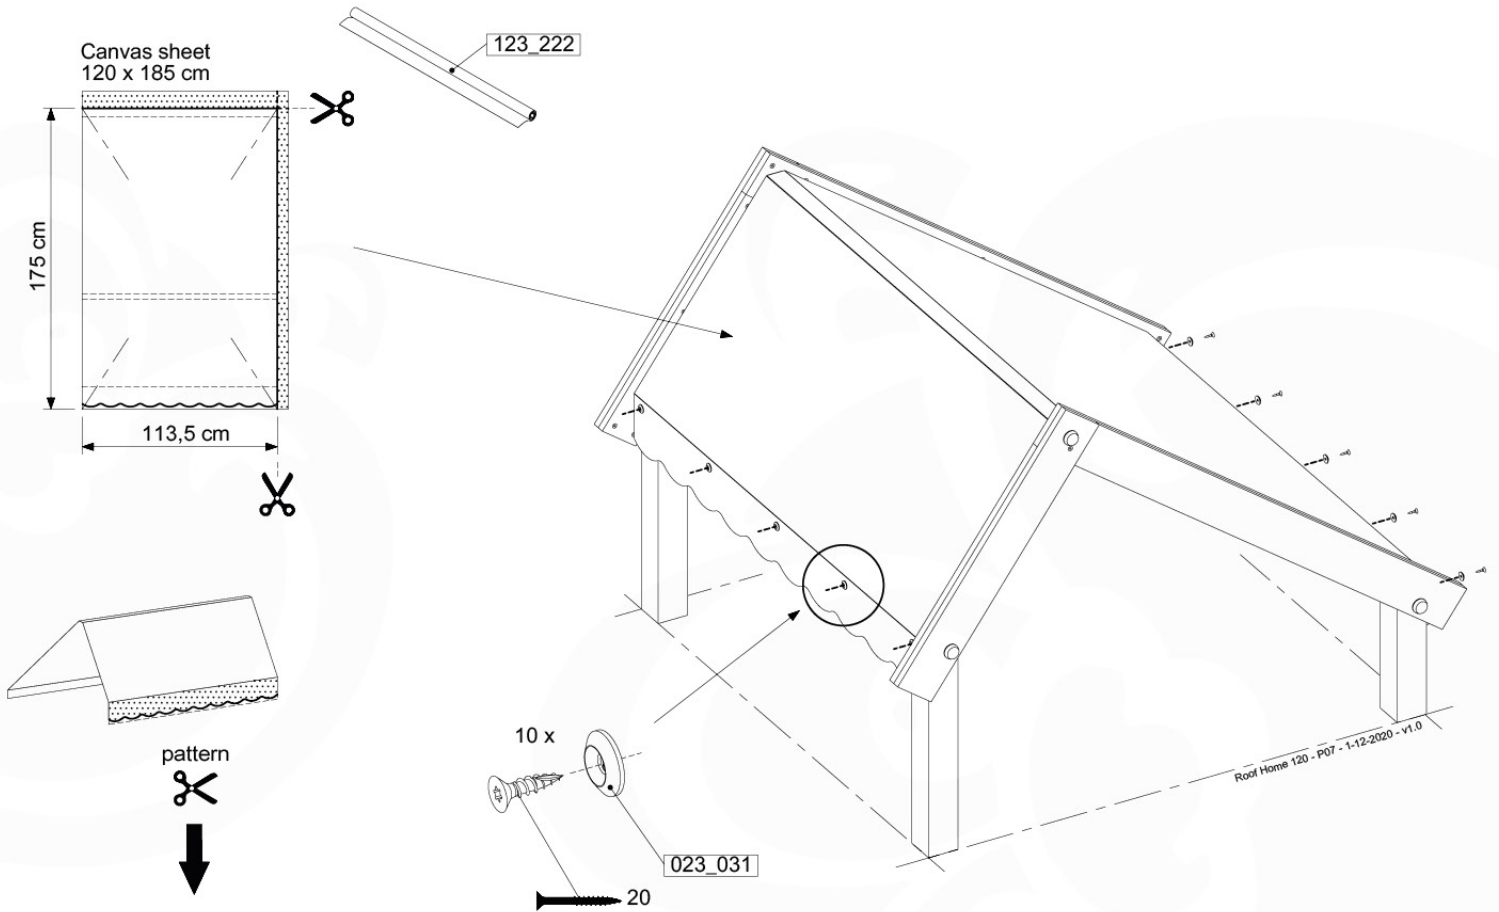

07-5

07-6

Roof Home 120 - P08 - 1-12-2020 - v1.0