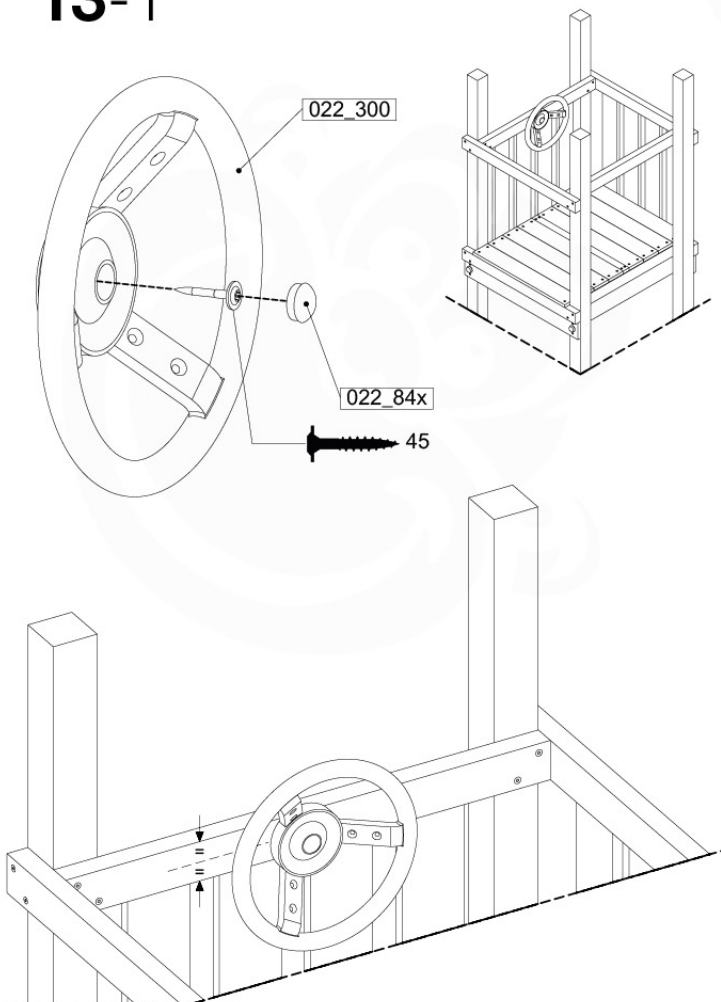

13 Accessories

AC01

	PartNo	PartName	QTY.
Hardware Pack	001_406	Stealth Screw 8x45	1
	002_041	Dome head screw 4.5 x 20 mm	3
	002_042	Dome head screw 3.5 x 13mm	4
	002_219	Gap Point Screw T25 - 5x30	2
	022_84x	bpc cover	1
Other	022_300	Steering Wheel	1
	022_800	Rail P/T 105	1
	022_910	Sandpad	1
	103_901	Logo ID Plate	1
	104_107	Tool Set Climbing Units	1
	120_024	Tower Flag	1
	122_302	Telescope	1

Accessory ref. - P02 - 18-11-2020 - v3

13-1