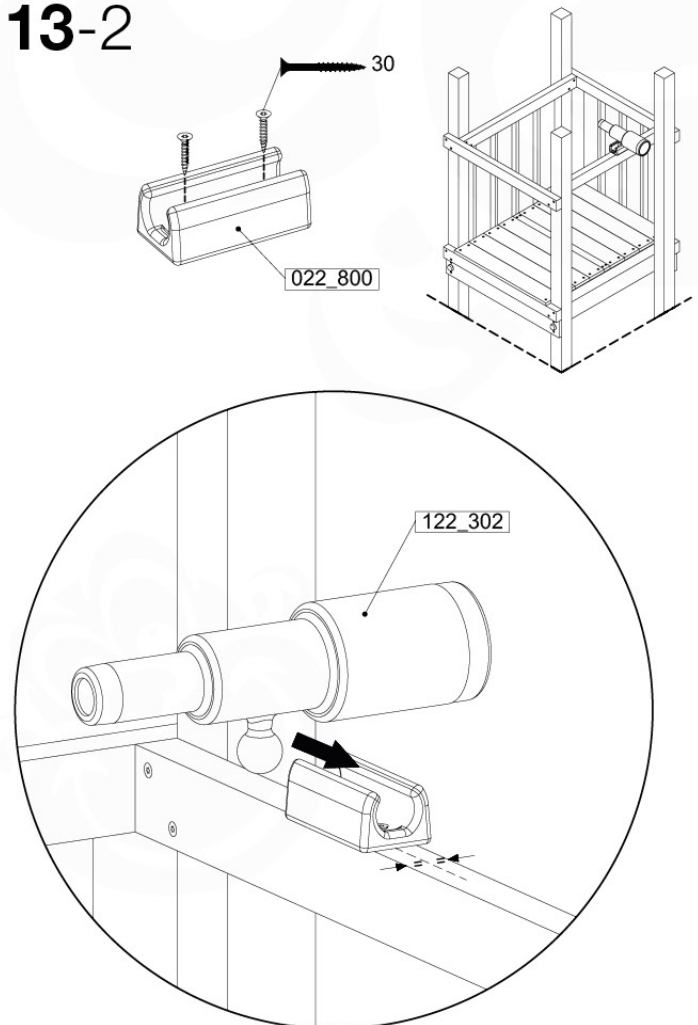

13-2

Accessory ref. - P03 - 18-11-2020 - v3