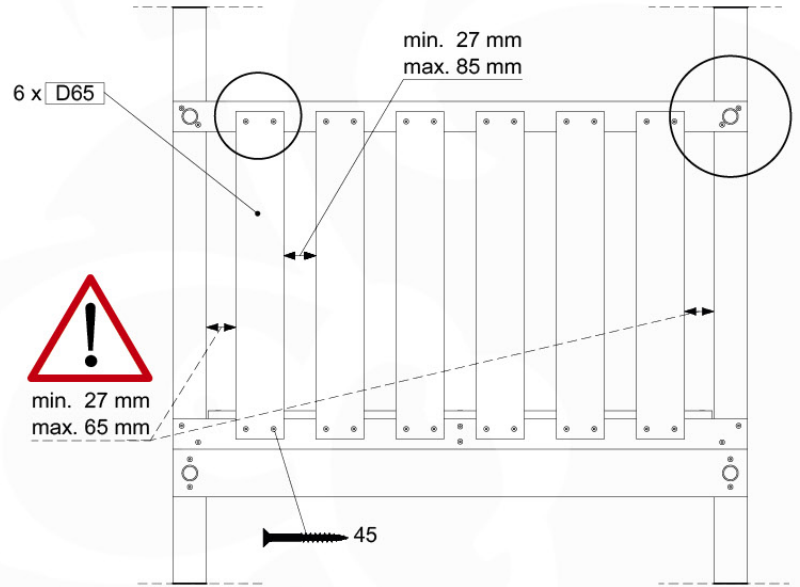

Base Tower NL - P05 - BT10 - 30-11-2020 - v3.0

04-1

04-2

04-3

04-4

05 Balustrade (2x)

BL04

	PartNo	PartName	QTY.
Hardware Pack	002_220	Gap Point Screw T25 - 5x45	24
	002_223	Gap Point Screw T25 - 5x80	4
Timber	C114	Beam 1140 mm	1
	D65	Board 650 mm	6

Balustrade 120 - P03 T - 30-11-2020 - v1.0

05-1

06 Balustrade

BL03

	PartNo	PartName	QTY.
Hardware Pack	002_220	Gap Point Screw T25 - 5x45	24
	002_223	Gap Point Screw T25 - 5x80	4
Timber	C114	Beam 1140 mm	1
	D65	Board 650 mm	6