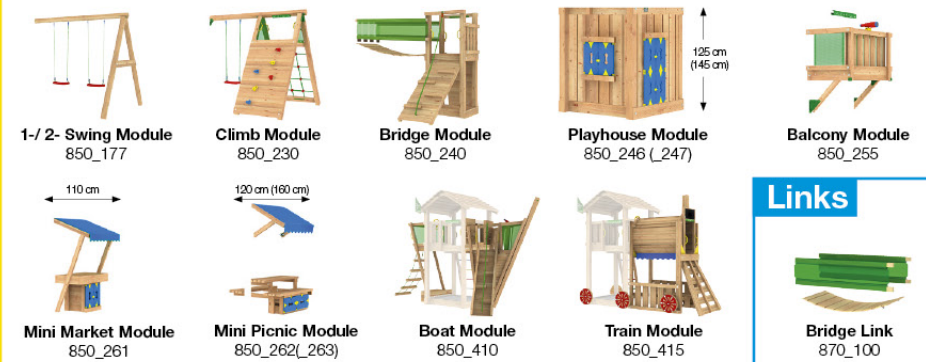

Convert 120 for OLmodules - P05 THOME - 30-11-2020 - v1.0

15-1

Convert 120 for OLmodules - P08 T - 30-11-2020 - v1.0

Playtowers

Playhouses

Modules

Links

Swings