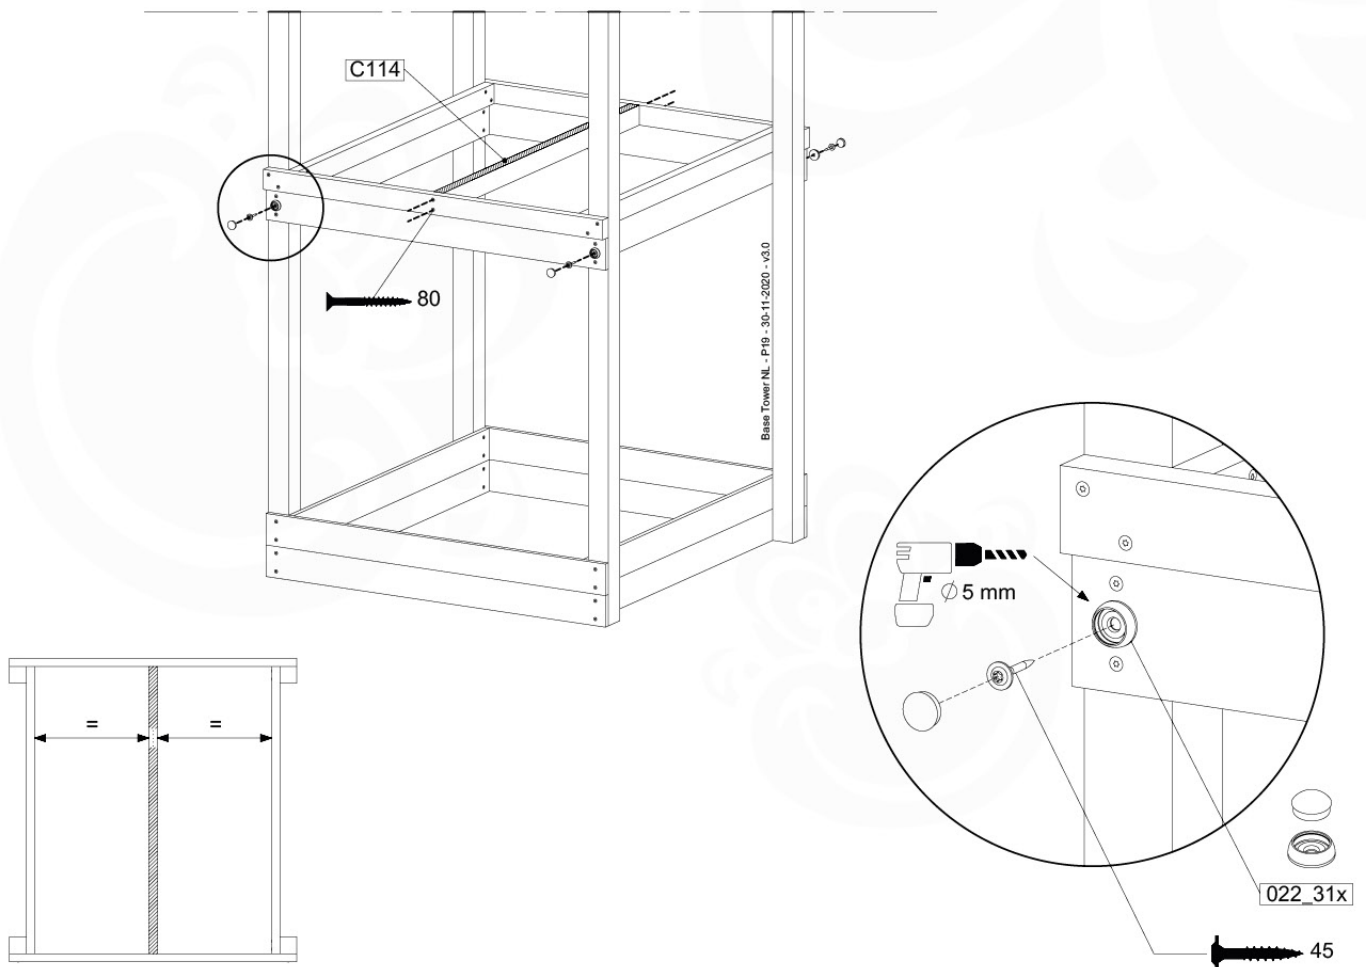

Base Tower NL - P05 - BT10 - 30-11-2020 - v3.0

04-1

04-2

04-3

04-4

05 Balustrade (2x)

BL04

	PartNo	PartName	QTY.
Hardware Pack	002_220	Gap Point Screw T25 - 5x45	24
	002_223	Gap Point Screw T25 - 5x80	4
Timber	C114	Beam 1140 mm	1
	D65	Board 650 mm	6

Balustrade 120 - P03 T - 30-11-2020 - v1.0

05-1

06 Balustrade

BL03

	PartNo	PartName	QTY.
Hardware Pack	002_220	Gap Point Screw T25 - 5x45	24
	002_223	Gap Point Screw T25 - 5x80	4
Timber	C114	Beam 1140 mm	1
	D65	Board 650 mm	6