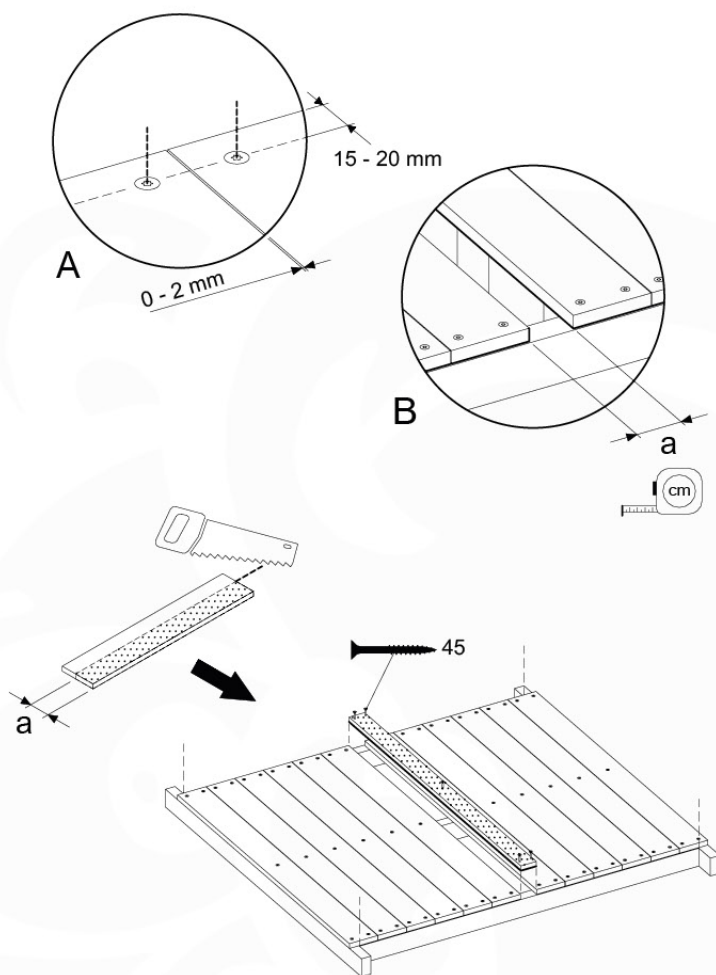

	PartNo	PartName	QTY.
Hardware Pack	001_406	Stealth Screw 8x45	10
	002_220	Gap Point Screw T25 - 5x45	118
	002_223	Gap Point Screw T25 - 5x80	20
Other	007_001	Ground-anchor	2
Hardware Pack	022_31x	bpc-base version 3	8
	022_84x	bpc cover	8
Timber	A220	Post 70x70 L2200	2
	A240	Post 70x70 L2400	2
	C114	Beam 1140 mm	5
	D100	Board 1000 mm	11-14
	D114	Board 1140 mm	12

Base Tower NL - P05 - BT10 - 30-11-2020 - v3.0

04-1

04-2

04-3

04-4

05 Balustrade (2x)

BL04

	PartNo	PartName	QTY.
Hardware Pack	002_220	Gap Point Screw T25 - 5x45	24
	002_223	Gap Point Screw T25 - 5x80	4
Timber	C114	Beam 1140 mm	1
	D65	Board 650 mm	6

Balustrade 120 - P03 T - 30-11-2020 - v1.0

05-1

06 Balustrade

BL03

	PartNo	PartName	QTY.
Hardware Pack	002_220	Gap Point Screw T25 - 5x45	24
	002_223	Gap Point Screw T25 - 5x80	4
Timber	C114	Beam 1140 mm	1
	D65	Board 650 mm	6