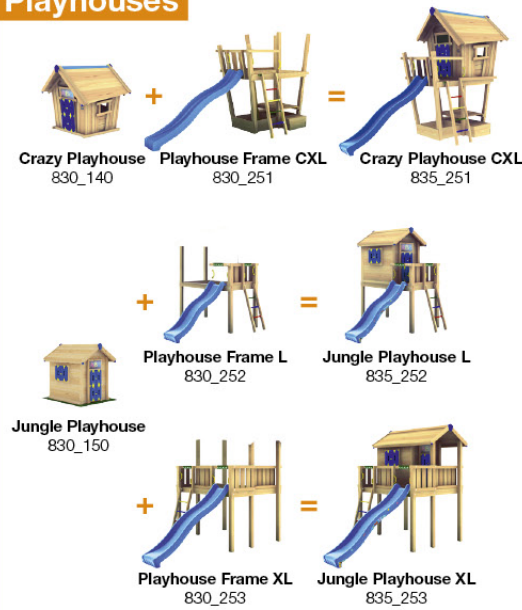

Convert 120 for OLmodules - P05 THOME - 30-11-2020 - v1.0

15-1

Convert 120 for OLmodules - P08 T - 30-11-2020 - v1.0

Playtowers

Playhouses

Modules

Links

Swings