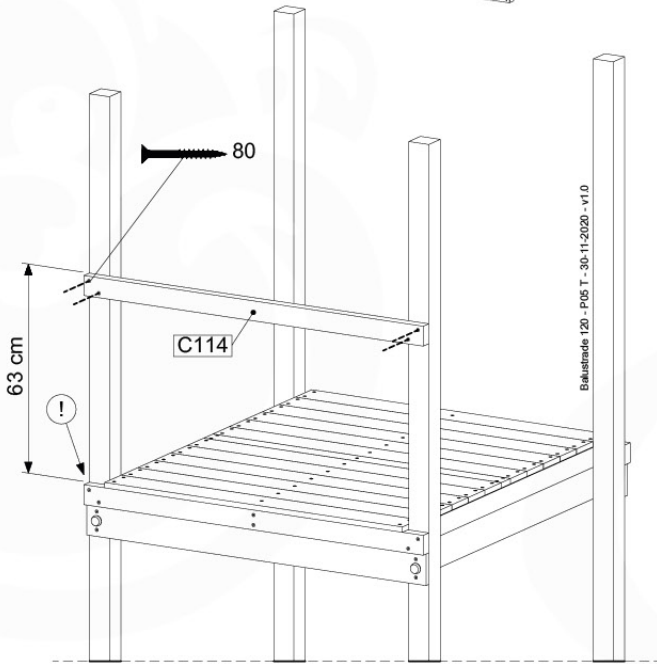

	PartNo	PartName	QTY.
Hardware Pack	001_406	Stealth Screw 8x45	10
	002_220	Gap Point Screw T25 - 5x45	118
	002_223	Gap Point Screw T25 - 5x80	20
Other	007_001	Ground-anchor	2
Hardware Pack	022_31x	bpc-base version 3	8
	022_84x	bpc cover	8
Timber	A220	Post 70x70 L2200	2
	A240	Post 70x70 L2400	2
	C114	Beam 1140 mm	5
	D100	Board 1000 mm	11-14
	D114	Board 1140 mm	12

Base Tower NL - P05 - BT10 - 30-11-2020 - v3.0

04-1

04-2

04-3

04-4

05 Balustrade (2x)

BL04

	PartNo	PartName	QTY.
Hardware Pack	002_220	Gap Point Screw T25 - 5x45	24
	002_223	Gap Point Screw T25 - 5x80	4
Timber	C114	Beam 1140 mm	1
	D65	Board 650 mm	6

Balustrade 120 - P03 T - 30-11-2020 - v1.0

05-1

06 Balustrade

BL03

	PartNo	PartName	QTY.
Hardware Pack	002_220	Gap Point Screw T25 - 5x45	24
	002_223	Gap Point Screw T25 - 5x80	4
Timber	C114	Beam 1140 mm	1
	D65	Board 650 mm	6