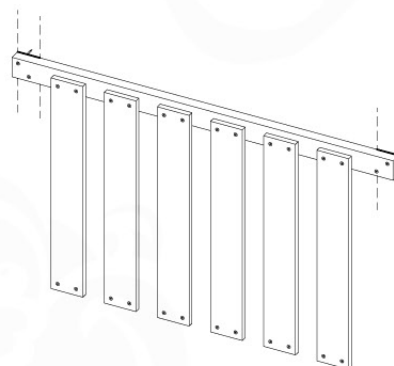

Base Tower NL - P05 - BT10 - 30-11-2020 - v3.0

04-1

04-2

04-3

04-4

05 Balustrade (2x)

BL04

	PartNo	PartName	QTY.
Hardware Pack	002_220	Gap Point Screw T25 - 5x45	24
	002_223	Gap Point Screw T25 - 5x80	4
Timber	C114	Beam 1140 mm	1
	D65	Board 650 mm	6