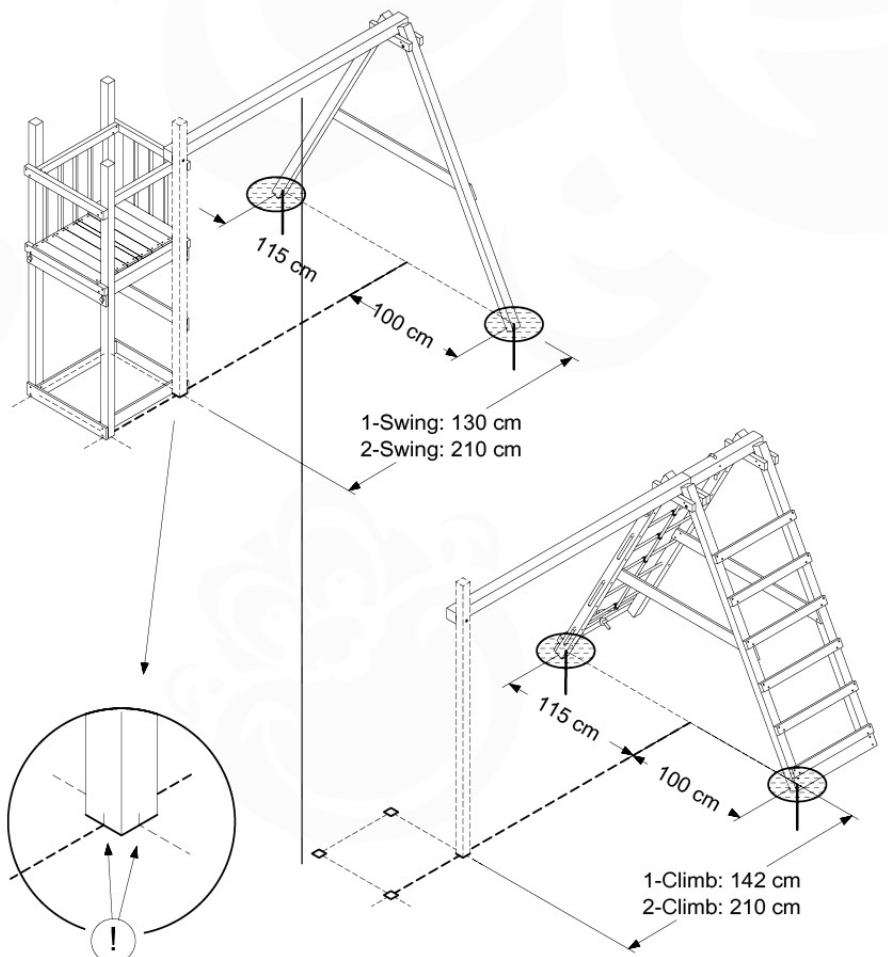

03 Playground Foundation

FD05

03-1

Foundation Plan - P07 - 27-11-2020 - v3

03-2

Foundation Plan - P06 - 27-11-2020 - v3

04 Base Tower

BT10

	PartNo	PartName	QTY.
Hardware Pack	001_406	Stealth Screw 8x45	10
	002_220	Gap Point Screw T25 - 5x45	118
	002_223	Gap Point Screw T25 - 5x80	20
Other	007_001	Ground-anchor	2
Hardware Pack	022_31x	bpc-base version 3	8
	022_84x	bpc cover	8
Timber	A220	Post 70x70 L2200	2
	A240	Post 70x70 L2400	2
	C114	Beam 1140 mm	5
	D100	Board 1000 mm	11-14
	D114	Board 1140 mm	12