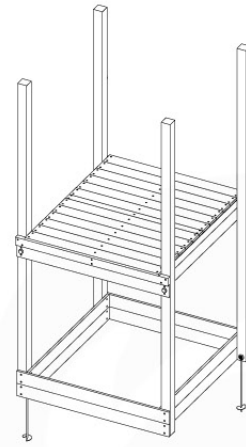

12

+

12

1-Swing frame / 2-Swing frame
457_101
457_102

+

12

1-Climb frame / 2-Climb frame
457_105
457_106

12 Ground Anchors

GA05

Parts:
Hardware Package Tower

Ground Anchors 120 - P02 - 27-11-2020 - v1

12-1

12-2

40 L / 80 kg

24h

13 Accessories