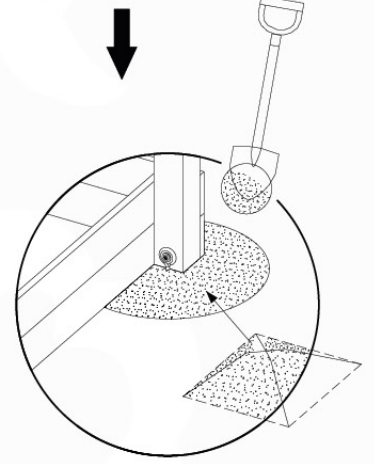

GA05

Parts:
Hardware Package Tower

Ground Anchors 120 - P02 - 27-11-2020 - v1

12-1

12-2

40 L / 80 kg

24h

13 Accessories

AC01

	PartNo	PartName	QTY.
Hardware Pack	001_406	Stealth Screw 8x45	1
	002_041	Dome head screw 4.5 x 20 mm	3
	002_042	Dome head screw 3.5 x 13mm	4
	002_219	Gap Point Screw T25 - 5x30	2
	022_84x	bpc cover	1
Other	022_300	Steering Wheel	1
	022_800	Rail P/T 105	1
	022_910	Sandpad	1
	103_901	Logo ID Plate	1
	104_107	Tool Set Climbing Units	1
	120_024	Tower Flag	1
	122_302	Telescope	1