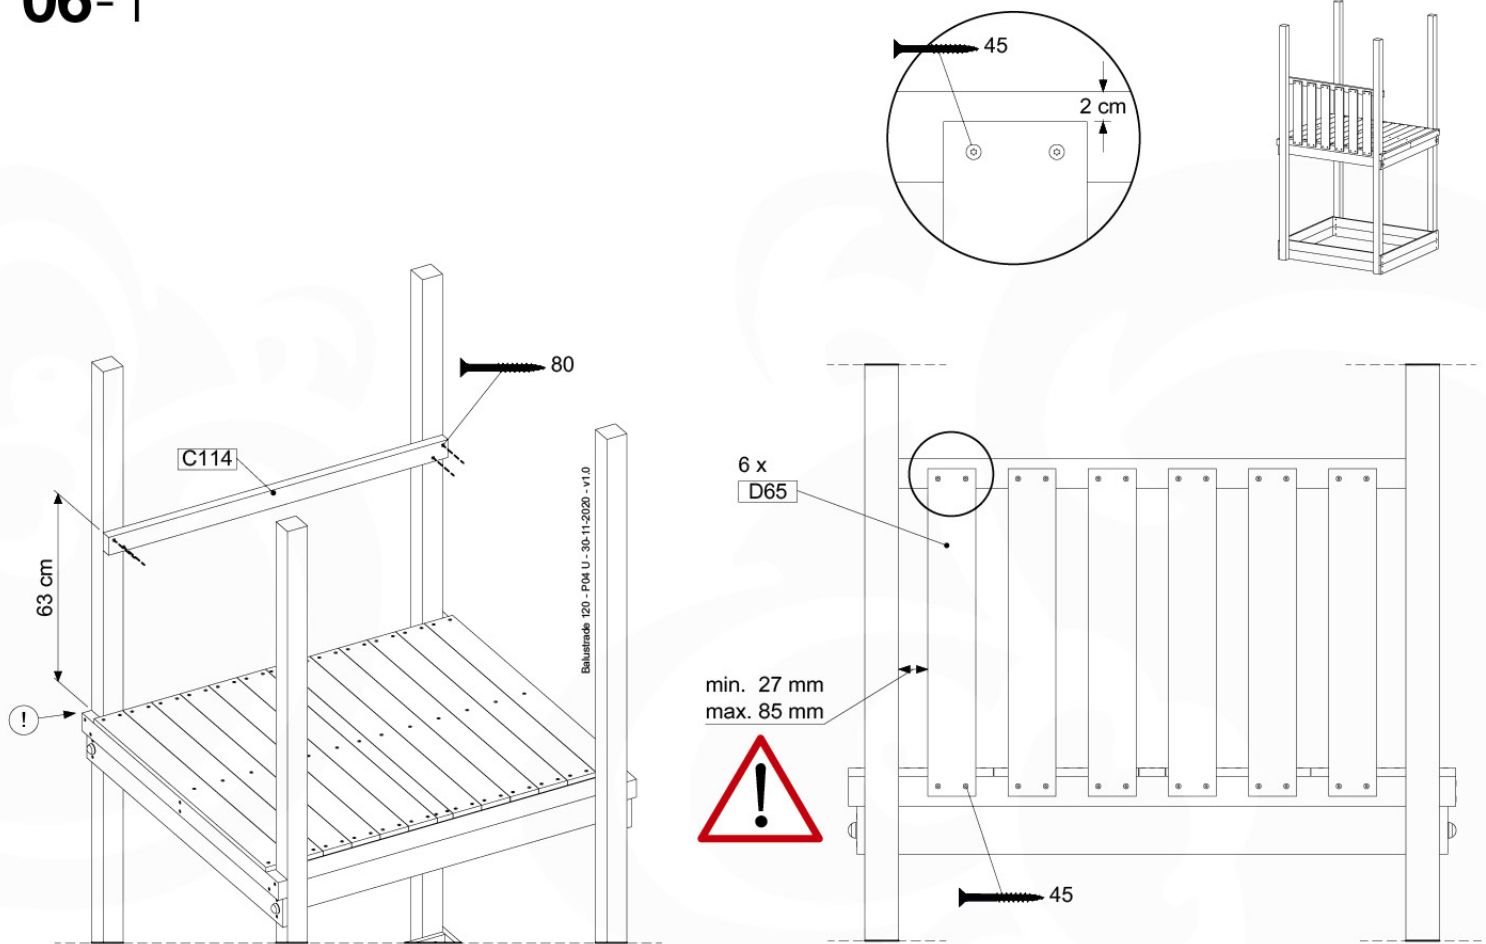

Balustrade 120 - P03 T - 30-11-2020 - v1.0

05-1

06 Balustrade

BL03

	PartNo	PartName	QTY.
Hardware Pack	002_220	Gap Point Screw T25 - 5x45	24
	002_223	Gap Point Screw T25 - 5x80	4
Timber	C114	Beam 1140 mm	1
	D65	Board 650 mm	6

Balustrade 120 - P02 U - 30-11-2020 - v1.0

06-1

07 Roof Home

RF10

	PartNo	PartName	QTY.
Hardware Pack	001_417	Stealth Screw 8x80	6
	002_219	Gap Point Screw T25 - 5x30	28
	002_220	Gap Point Screw T25 - 5x45	8
	002_223	Gap Point Screw T25 - 5x80	2
	002_308	Gap Point Screw T25 - 5x20	10
	022_31x	bpc-base version 3	6
	022_84x	bpc cover	6
	023_031	Finishing Washer GPS 5.0	10
Other	123_222	Sheet Canvas Navigator Line 1200x1850	1
Timber	C114	Beam 1140 mm	1
	D56	Board L=(650 - board width) mm	2
	D65	Board 650 mm	2
	D105	Board L=(1140-boardw) mm	2
	D114	Board 1140 mm	4