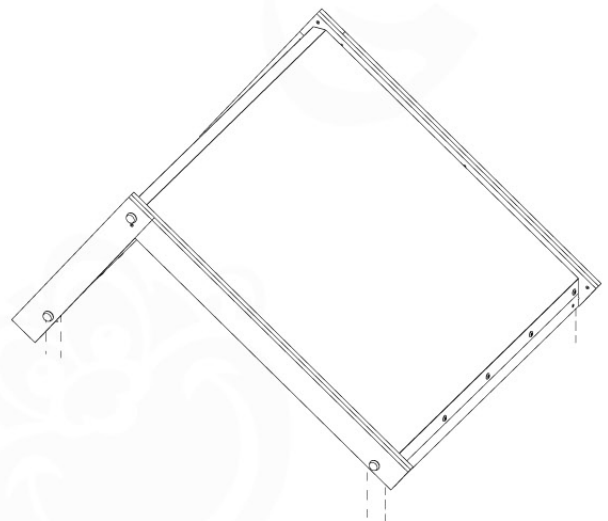

Balustrade 120 - P02 U - 30-11-2020 - v1.0

06-1

07 Roof Home

RF10

	PartNo	PartName	QTY.
Hardware Pack	001_417	Stealth Screw 8x80	6
	002_219	Gap Point Screw T25 - 5x30	28
	002_220	Gap Point Screw T25 - 5x45	8
	002_223	Gap Point Screw T25 - 5x80	2
	002_308	Gap Point Screw T25 - 5x20	10
	022_31x	bpc-base version 3	6
	022_84x	bpc cover	6
	023_031	Finishing Washer GPS 5.0	10
Other	123_222	Sheet Canvas Navigator Line 1200x1850	1
Timber	C114	Beam 1140 mm	1
	D56	Board L=(650 - board width) mm	2
	D65	Board 650 mm	2
	D105	Board L=(1140-boardw) mm	2
	D114	Board 1140 mm	4