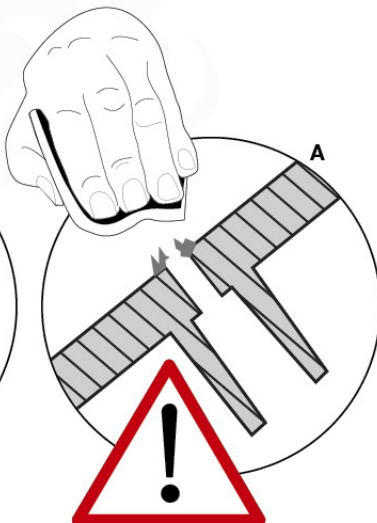

09-8

10 Firemans Pole & Ladder

FP14

	PartNo	PartName	QTY.
Hardware Pack(s)	001_103	M8 Washer Head Screw 40mm	2
	002_220	Gap Point Screw T25 - 5x45	10
	002_223	Gap Point Screw T25 - 5x80	8
	003_010	M8 spring lock washer	2
	003_040	M8 Washer	2
	004_052	M8 Drive-in Nut 30mm	2
	004_054	M8 Drive-in Nut 45mm	2
Other	005_03x	Ladder Rung Y/B/G/R	3
Hardware Pack(s)	022_31x	bpc-base version 3	2
	022_84x	bpc cover	2
Other	022_835	Rung Cap	6
	102_915	Fireman's Pole	1
	120_102	Handgrip set (complete 2x)	1
Timber	C114	Beam 1140 mm	1
	C186	Beam 1860 mm	1