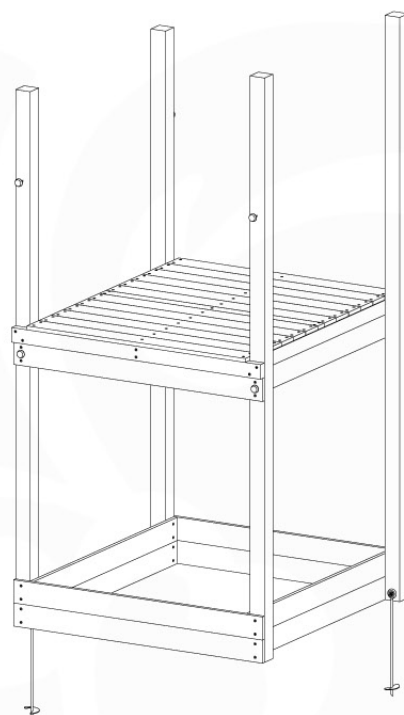

03 Playground Foundation

FD05

03-1

Foundation Plan - P07 - 27-11-2020 - v3

03-2

Foundation Plan - P06 - 27-11-2020 - v3

04 Base Tower

BT10

	PartNo	PartName	QTY.
Hardware Pack	001_406	Stealth Screw 8x45	10
	002_220	Gap Point Screw T25 - 5x45	118
	002_223	Gap Point Screw T25 - 5x80	20
Other	007_001	Ground-anchor	2
Hardware Pack	022_31x	bpc-base version 3	8
	022_84x	bpc cover	8
Timber	A220	Post 70x70 L2200	2
	A240	Post 70x70 L2400	2
	C114	Beam 1140 mm	5
	D100	Board 1000 mm	11-14
	D114	Board 1140 mm	12

Base Tower NL - P05 - BT10 - 30-11-2020 - v3.0

04-1

04-2

04-3

04-4

05 Balustrade (2x)

BL04

	PartNo	PartName	QTY.
Hardware Pack	002_220	Gap Point Screw T25 - 5x45	24
	002_223	Gap Point Screw T25 - 5x80	4
Timber	C114	Beam 1140 mm	1
	D65	Board 650 mm	6