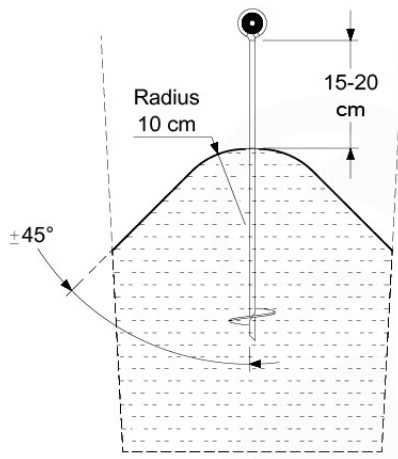

GA05

Parts:
Hardware Package Tower

Ground Anchors 120 - P02 - 27-11-2020 - v1

12-1

12-2

40 L / 80 kg

24h

13 Accessories