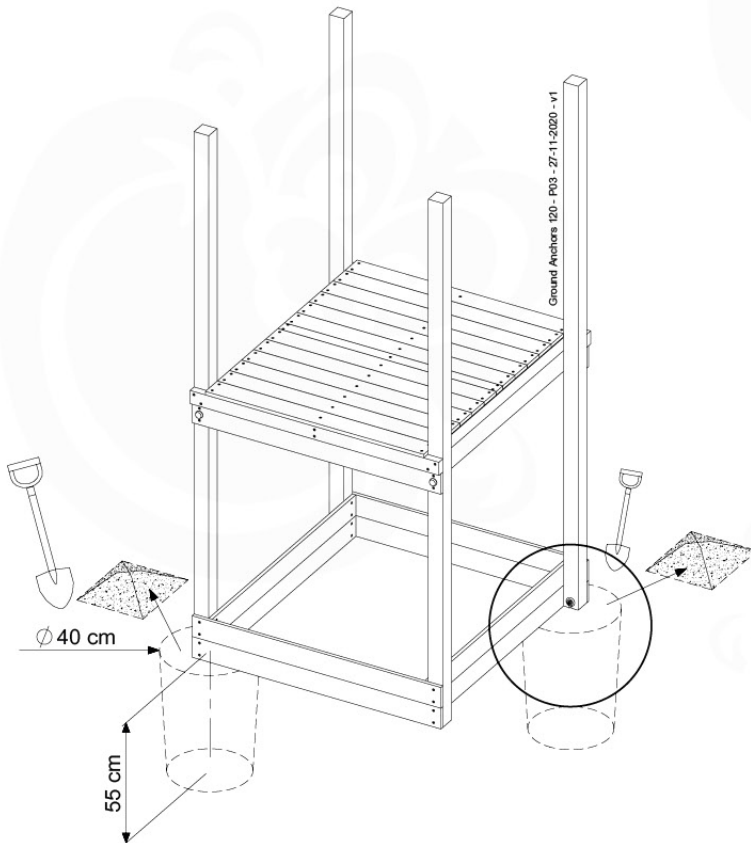

12

+

12

1-Swing frame / 2-Swing frame
457_101
457_102

+

12

1-Climb frame / 2-Climb frame
457_105
457_106

12 Ground Anchors

GA05

Parts:
Hardware Package Tower

Ground Anchors 120 - P02 - 27-11-2020 - v1

12-1

12-2

40 L / 80 kg

24h

13 Accessories