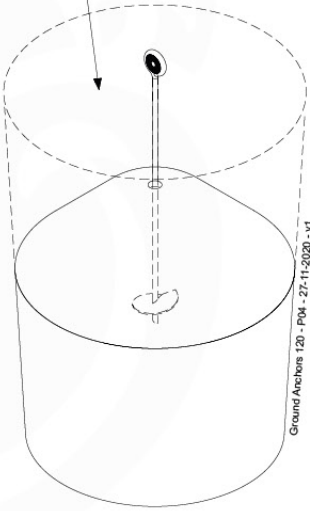

GA05

Parts:
Hardware Package Tower

Ground Anchors 120 - P02 - 27-11-2020 - v1

12-1

12-2

40 L / 80 kg

24h

13 Accessories

AC01

	PartNo	PartName	QTY.
Hardware Pack	001_406	Stealth Screw 8x45	1
	002_041	Dome head screw 4.5 x 20 mm	3
	002_042	Dome head screw 3.5 x 13mm	4
	002_219	Gap Point Screw T25 - 5x30	2
	022_84x	bpc cover	1
Other	022_300	Steering Wheel	1
	022_800	Rail P/T 105	1
	022_910	Sandpad	1
	103_901	Logo ID Plate	1
	104_107	Tool Set Climbing Units	1
	120_024	Tower Flag	1
	122_302	Telescope	1