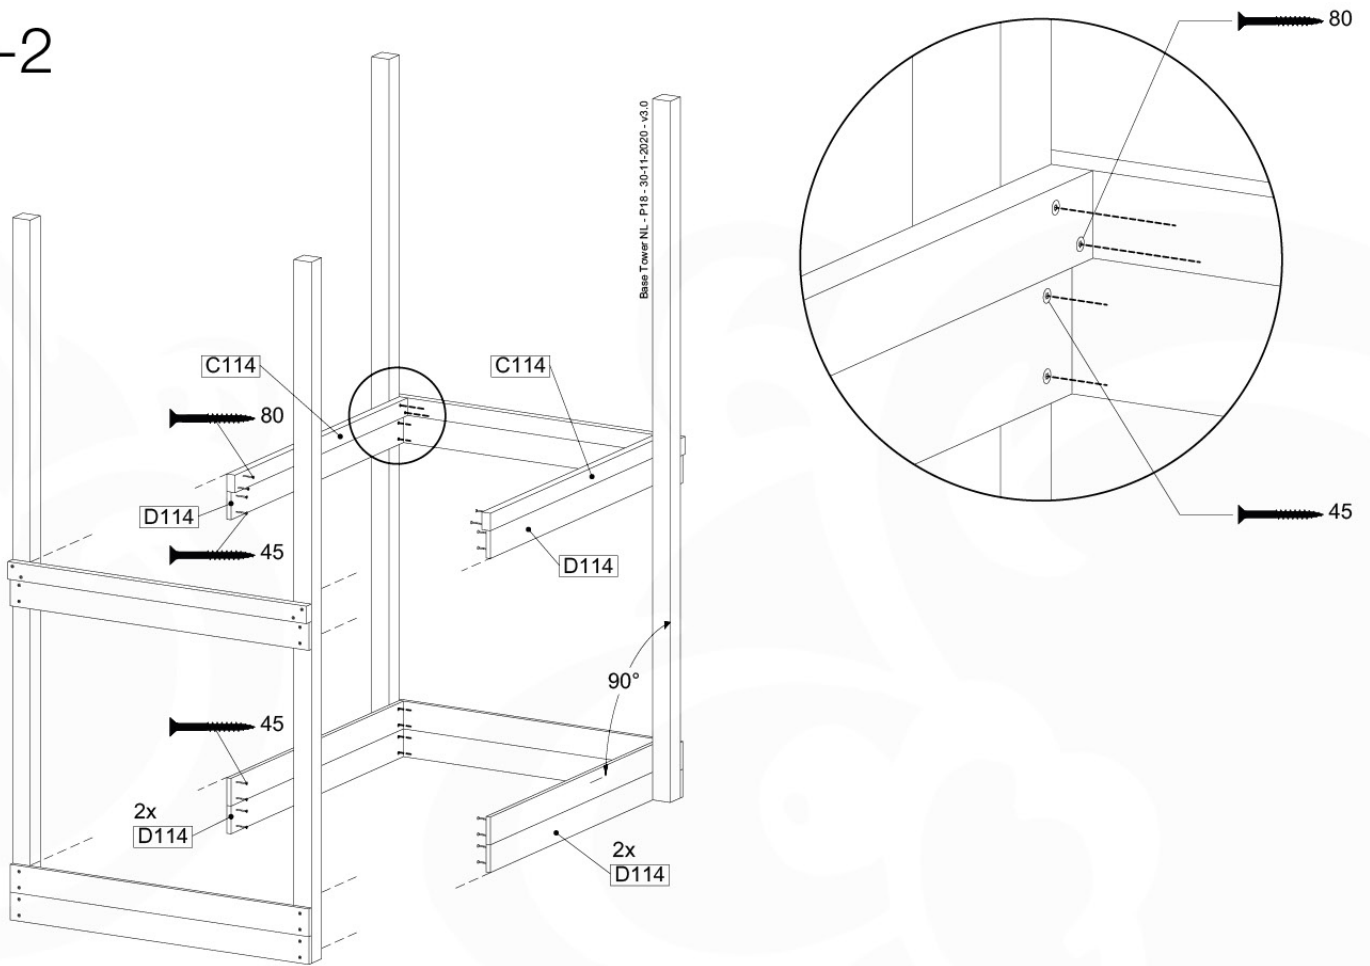

	PartNo	PartName	QTY.
Hardware Pack	001_406	Stealth Screw 8x45	10
	002_220	Gap Point Screw T25 - 5x45	118
	002_223	Gap Point Screw T25 - 5x80	20
Other	007_001	Ground-anchor	2
Hardware Pack	022_31x	bpc-base version 3	8
	022_84x	bpc cover	8
Timber	A220	Post 70x70 L2200	2
	A240	Post 70x70 L2400	2
	C114	Beam 1140 mm	5
	D100	Board 1000 mm	11-14
	D114	Board 1140 mm	12

Base Tower NL - P05 - BT10 - 30-11-2020 - v3.0

04-1

04-2

04-3

04-4

05 Balustrade (2x)

BL04

	PartNo	PartName	QTY.
Hardware Pack	002_220	Gap Point Screw T25 - 5x45	24
	002_223	Gap Point Screw T25 - 5x80	4
Timber	C114	Beam 1140 mm	1
	D65	Board 650 mm	6

Balustrade 120 - P03 T - 30-11-2020 - v1.0

05-1

06 Balustrade

BL03

	PartNo	PartName	QTY.
Hardware Pack	002_220	Gap Point Screw T25 - 5x45	24
	002_223	Gap Point Screw T25 - 5x80	4
Timber	C114	Beam 1140 mm	1
	D65	Board 650 mm	6