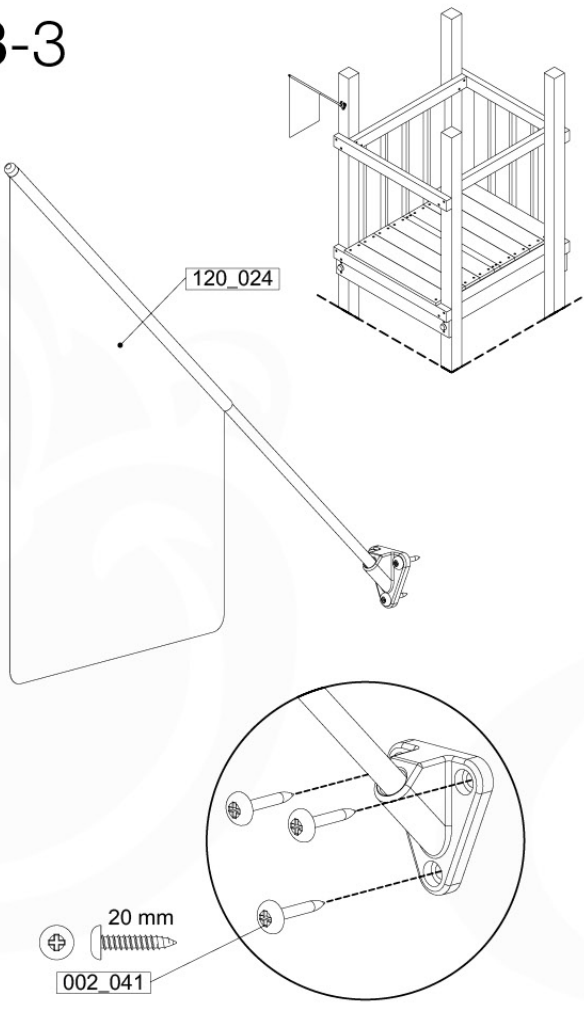

AC01

	PartNo	PartName	QTY.
Hardware Pack	001_406	Stealth Screw 8x45	1
	002_041	Dome head screw 4.5 x 20 mm	3
	002_042	Dome head screw 3.5 x 13mm	4
	002_219	Gap Point Screw T25 - 5x30	2
	022_84x	bpc cover	1
Other	022_300	Steering Wheel	1
	022_800	Rail P/T 105	1
	022_910	Sandpad	1
	103_901	Logo ID Plate	1
	104_107	Tool Set Climbing Units	1
	120_024	Tower Flag	1
	122_302	Telescope	1

Accessory ref. - P02 - 18-11-2020 - v3

13-1

13-2

Accessory ref. - P03 - 18-11-2020 - v3

13-3

13-4

Accessory set - P04 - 18-11-2020 - v3

13-5