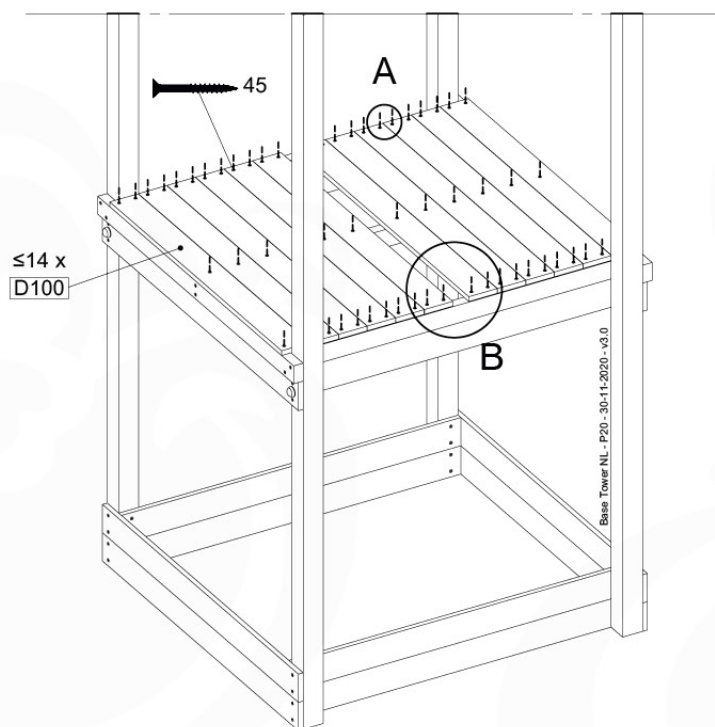

Base Tower NL - P05 - BT10 - 30-11-2020 - v3.0

04-1

04-2

04-3

04-4

05 Balustrade (2x)

BL04

	PartNo	PartName	QTY.
Hardware Pack	002_220	Gap Point Screw T25 - 5x45	24
	002_223	Gap Point Screw T25 - 5x80	4
Timber	C114	Beam 1140 mm	1
	D65	Board 650 mm	6

Balustrade 120 - P03 T - 30-11-2020 - v1.0

05-1

06 Balustrade

BL03

	PartNo	PartName	QTY.
Hardware Pack	002_220	Gap Point Screw T25 - 5x45	24
	002_223	Gap Point Screw T25 - 5x80	4
Timber	C114	Beam 1140 mm	1
	D65	Board 650 mm	6