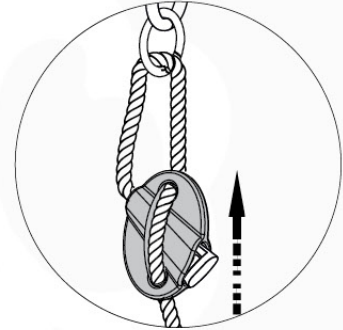

05-3

05-4

05-5

05-6

06

	PartNo	PartName	QTY.
Hardware Pack	001_406	Stealth Screw 8x45	4
	001_417	Stealth Screw 8x80	3
	001_422	Stealth Screw 8x137	3
	002_220	Gap Point Screw T25 - 5x45	12
	002_223	Gap Point Screw T25 - 5x80	6
Other	005_528	Swing Beam Bracket 7x7	1
	005_529	Swing Beam Bracket 9x9	1
	007_001	Ground-anchor	2
Hardware Pack	022_31x	bpc-base version 3	2
	022_84x	bpc cover	2
	023_031	Finishing Washer GPS 5.0	2
Other	101_003	Swing hook with Carabiner	4

06-7

06 -8

06 -9

D180
D141

07 -1

07 -2

08

09