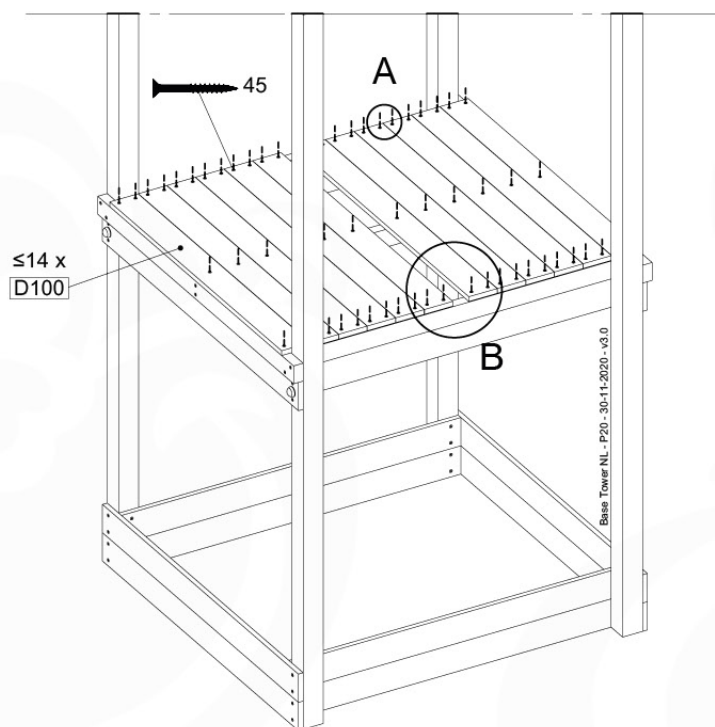

04 Base Tower

BT10

	PartNo	PartName	QTY.
Hardware Pack	001_406	Stealth Screw 8x45	10
	002_220	Gap Point Screw T25 - 5x45	118
	002_223	Gap Point Screw T25 - 5x80	20
Other	007_001	Ground-anchor	2
Hardware Pack	022_31x	bpc-base version 3	8
	022_84x	bpc cover	8
Timber	A220	Post 70x70 L2200	2
	A240	Post 70x70 L2400	2
	C114	Beam 1140 mm	5
	D100	Board 1000 mm	11-14
	D114	Board 1140 mm	12

Base Tower NL - P05 - BT10 - 30-11-2020 - v3.0

04-1

04-2

04-3

04-4

05 Balustrade (2x)

BL04

	PartNo	PartName	QTY.
Hardware Pack	002_220	Gap Point Screw T25 - 5x45	24
	002_223	Gap Point Screw T25 - 5x80	4
Timber	C114	Beam 1140 mm	1
	D65	Board 650 mm	6

Balustrade 120 - P03 T - 30-11-2020 - v1.0

05-1

06 Balustrade

BL03

	PartNo	PartName	QTY.
Hardware Pack	002_220	Gap Point Screw T25 - 5x45	24
	002_223	Gap Point Screw T25 - 5x80	4
Timber	C114	Beam 1140 mm	1
	D65	Board 650 mm	6