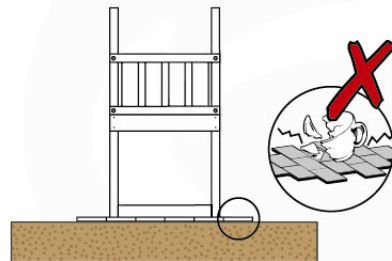

02 Safe Playground

02-1

02-2

02-3

02-4

02-5