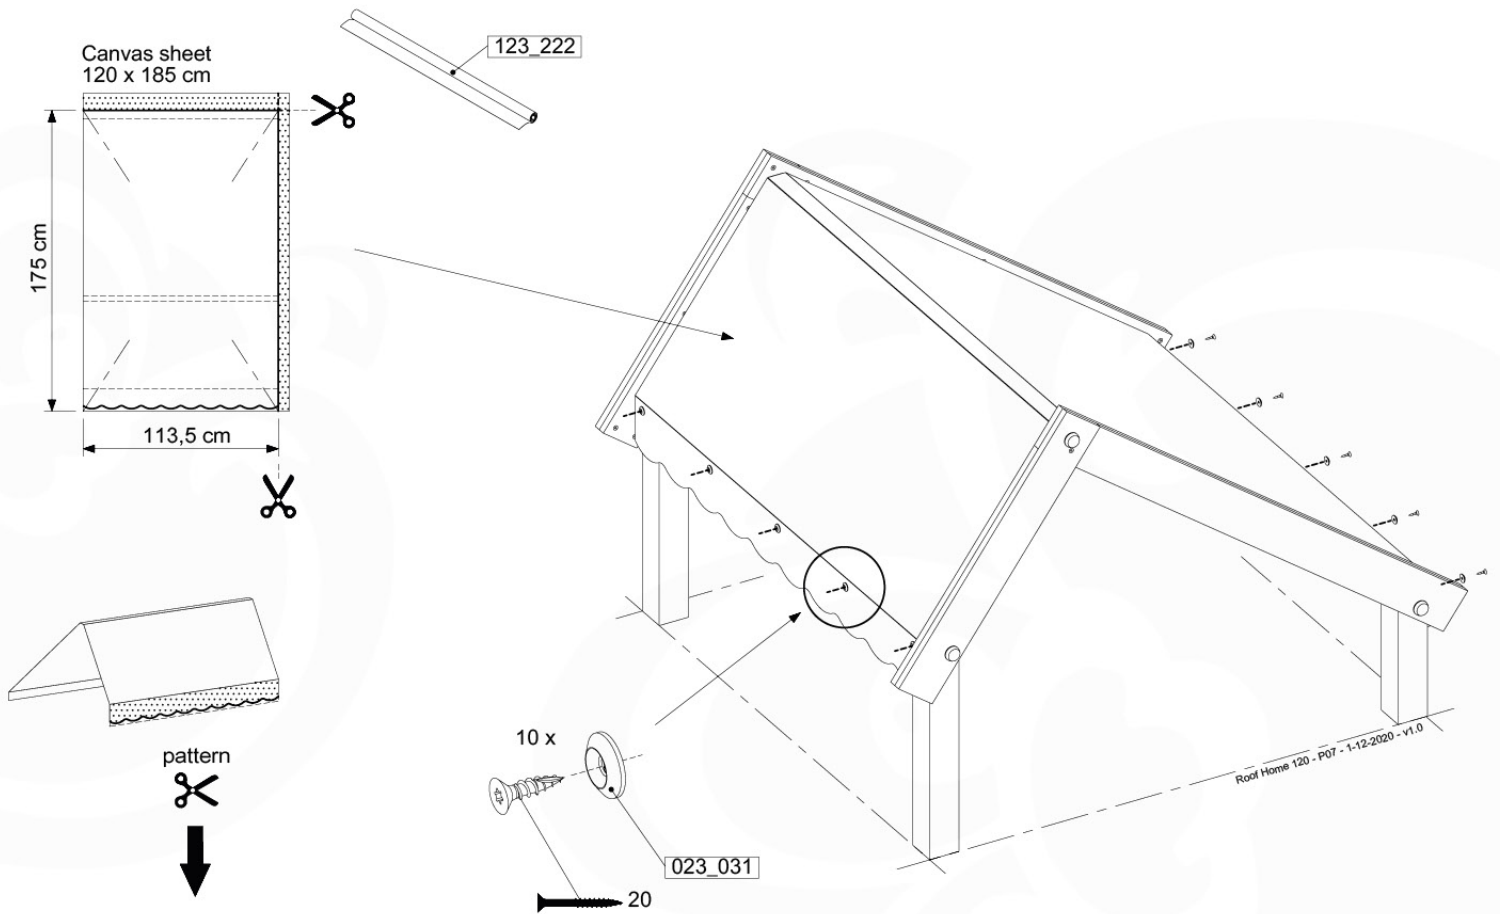

07-5

07-6

Roof Home 120 - P08 - 1-12-2020 - v1.0