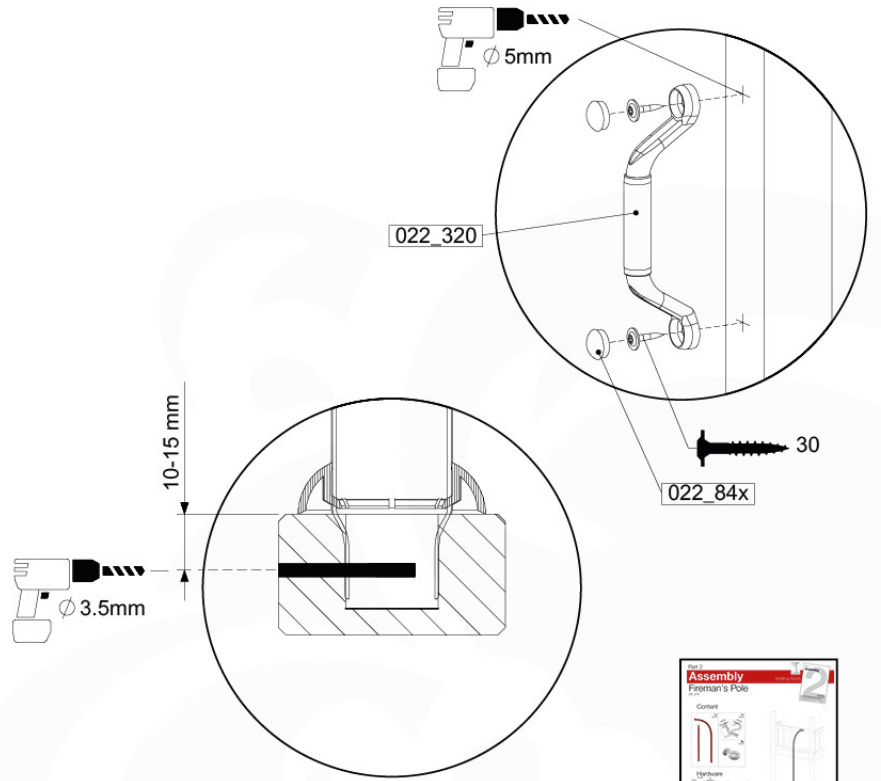

09-8

10 Firemans Pole & Ladder

FP14

	PartNo	PartName	QTY.
Hardware Pack(s)	001_103	M8 Washer Head Screw 40mm	2
	002_220	Gap Point Screw T25 - 5x45	10
	002_223	Gap Point Screw T25 - 5x80	8
	003_010	M8 spring lock washer	2
	003_040	M8 Washer	2
	004_052	M8 Drive-in Nut 30mm	2
	004_054	M8 Drive-in Nut 45mm	2
Other	005_03x	Ladder Rung Y/B/G/R	3
Hardware Pack(s)	022_31x	bpc-base version 3	2
	022_84x	bpc cover	2
Other	022_835	Rung Cap	6
	102_915	Fireman's Pole	1
	120_102	Handgrip set (complete 2x)	1
Timber	C114	Beam 1140 mm	1
	C186	Beam 1860 mm	1

SlideFP 120 x Ladder - P31 FFR125 - 30-11-2020 - v1.0

10-1

SlideFP 120 x Ladder - P06 125 - 30-11-2020 - v1.0

10-2

10-3

10-4

➔ Fireman's Pole (201_275)
040_335 Part 2

11 Swing Frame / Climb Frame