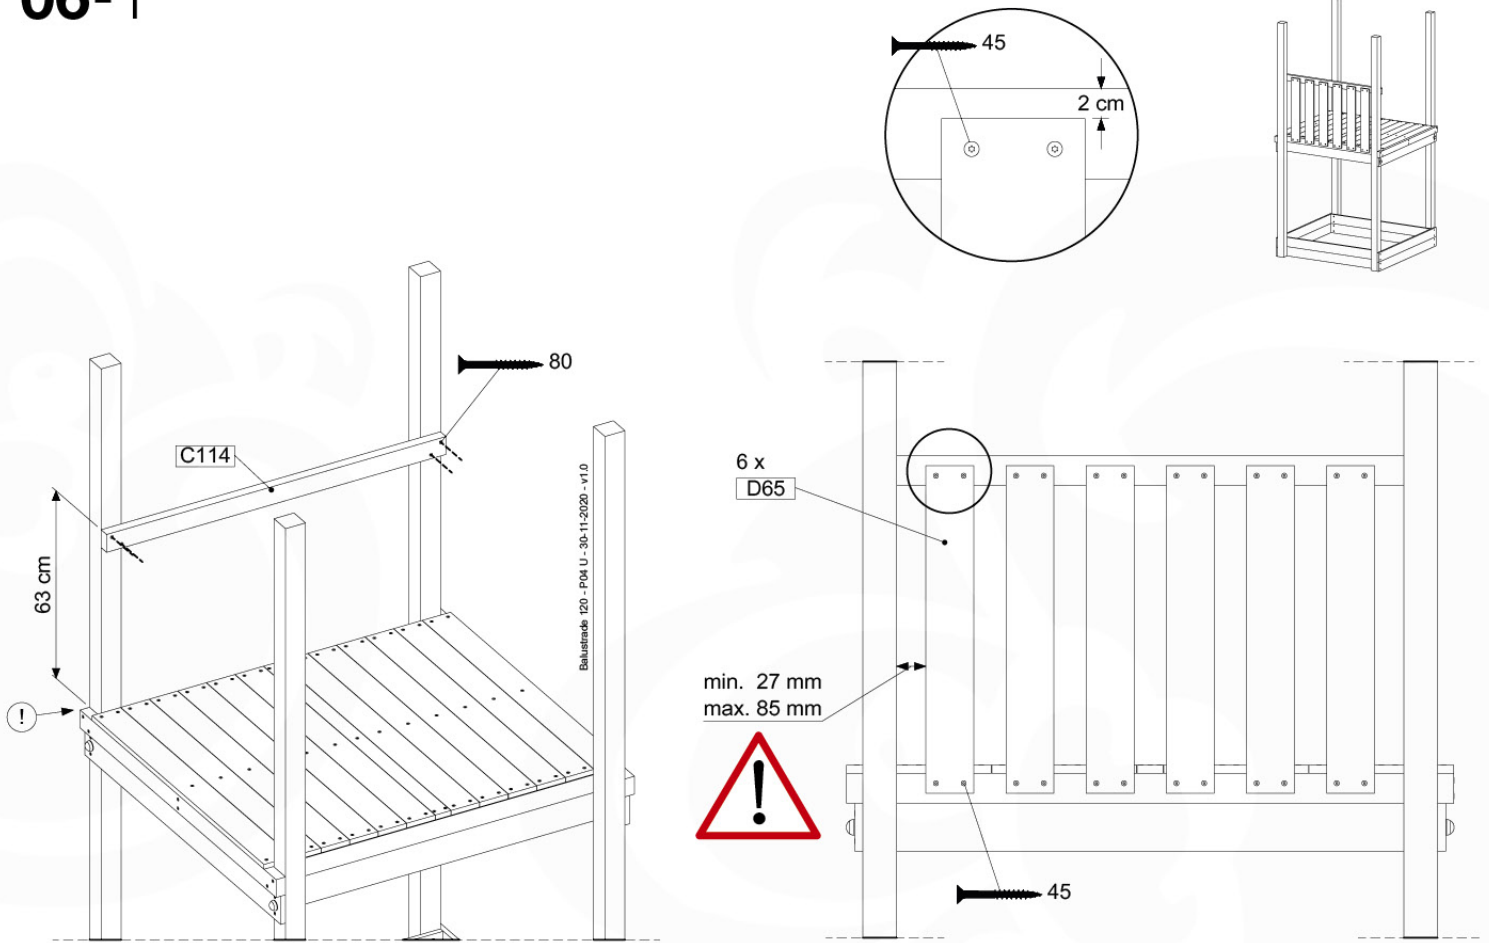

Balustrade 120 - P03 T - 30-11-2020 - v1.0

05-1

06 Balustrade

BL03

	PartNo	PartName	QTY.
Hardware Pack	002_220	Gap Point Screw T25 - 5x45	24
	002_223	Gap Point Screw T25 - 5x80	4
Timber	C114	Beam 1140 mm	1
	D65	Board 650 mm	6

Balustrade 120 - P02 U - 30-11-2020 - v1.0

06-1

07 Roof Home

RF10

	PartNo	PartName	QTY.
Hardware Pack	001_417	Stealth Screw 8x80	6
	002_219	Gap Point Screw T25 - 5x30	28
	002_220	Gap Point Screw T25 - 5x45	8
	002_223	Gap Point Screw T25 - 5x80	2
	002_308	Gap Point Screw T25 - 5x20	10
	022_31x	bpc-base version 3	6
	022_84x	bpc cover	6
	023_031	Finishing Washer GPS 5.0	10
Other	123_222	Sheet Canvas Navigator Line 1200x1850	1
Timber	C114	Beam 1140 mm	1
	D56	Board L=(650 - board width) mm	2
	D65	Board 650 mm	2
	D105	Board L=(1140-boardw) mm	2
	D114	Board 1140 mm	4