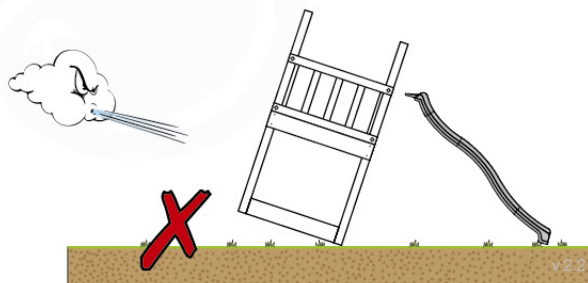

02 Safe Playground

02-1

02-2

02-3

02-4

02-5