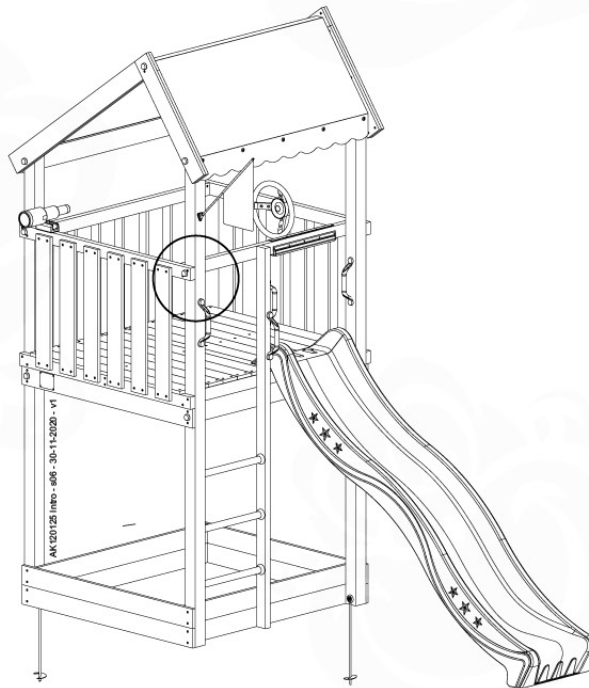

13-5

1x
022_910