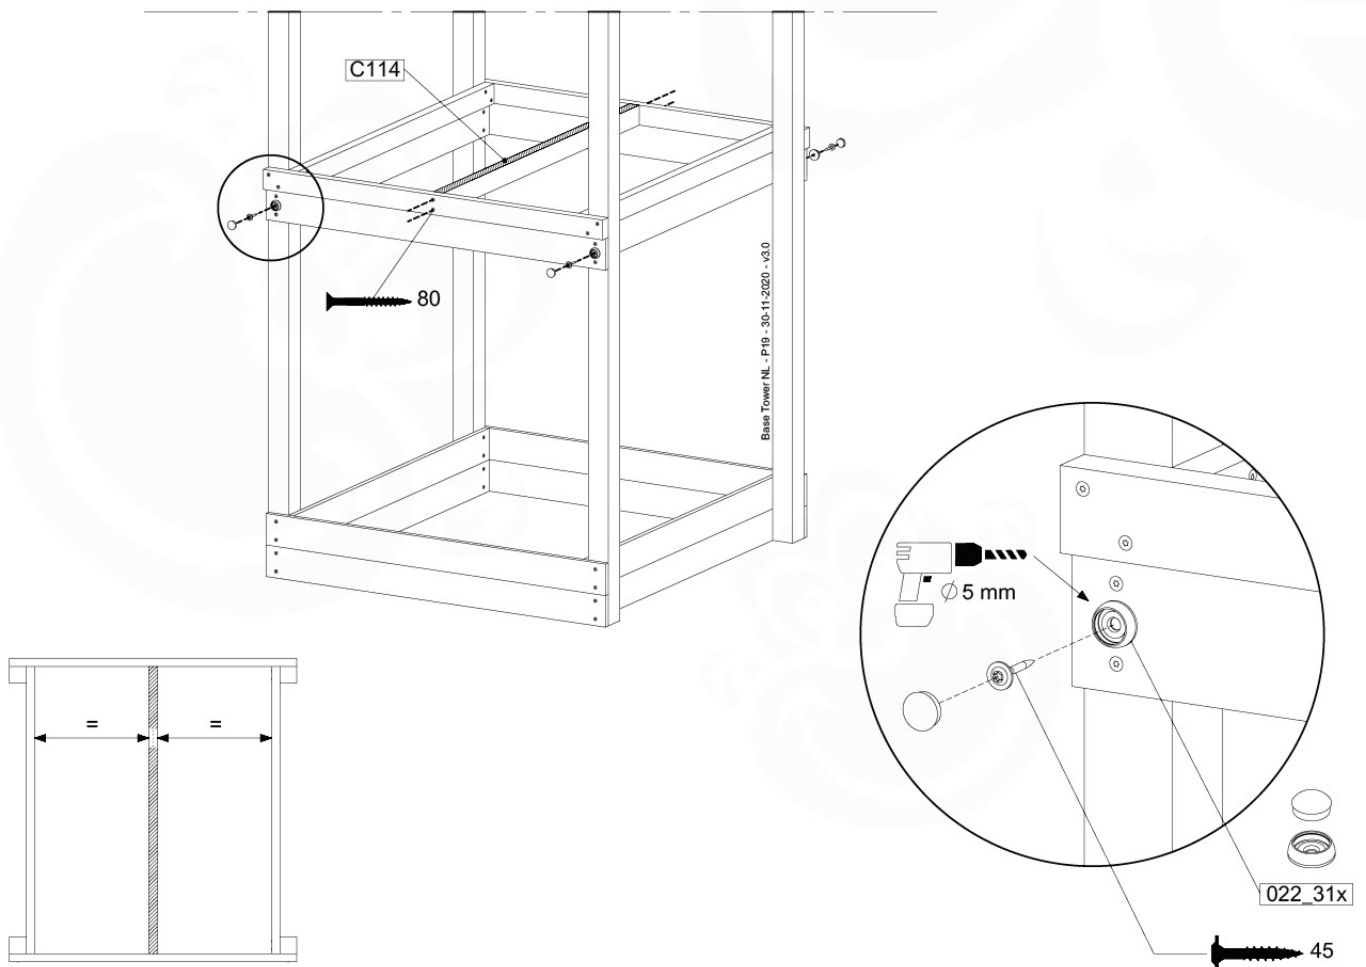

04 Base Tower

BT10

	PartNo	PartName	QTY.
Hardware Pack	001_406	Stealth Screw 8x45	10
	002_220	Gap Point Screw T25 - 5x45	118
	002_223	Gap Point Screw T25 - 5x80	20
Other	007_001	Ground-anchor	2
Hardware Pack	022_31x	bpc-base version 3	8
	022_84x	bpc cover	8
Timber	A220	Post 70x70 L2200	2
	A240	Post 70x70 L2400	2
	C114	Beam 1140 mm	5
	D100	Board 1000 mm	11-14
	D114	Board 1140 mm	12

Base Tower NL - P05 - BT10 - 30-11-2020 - v3.0

04-1

04-2

04-3

04-4

05 Balustrade (2x)

BL04

	PartNo	PartName	QTY.
Hardware Pack	002_220	Gap Point Screw T25 - 5x45	24
	002_223	Gap Point Screw T25 - 5x80	4
Timber	C114	Beam 1140 mm	1
	D65	Board 650 mm	6

Balustrade 120 - P03 T - 30-11-2020 - v1.0

05-1

06 Balustrade

BL03

	PartNo	PartName	QTY.
Hardware Pack	002_220	Gap Point Screw T25 - 5x45	24
	002_223	Gap Point Screw T25 - 5x80	4
Timber	C114	Beam 1140 mm	1
	D65	Board 650 mm	6