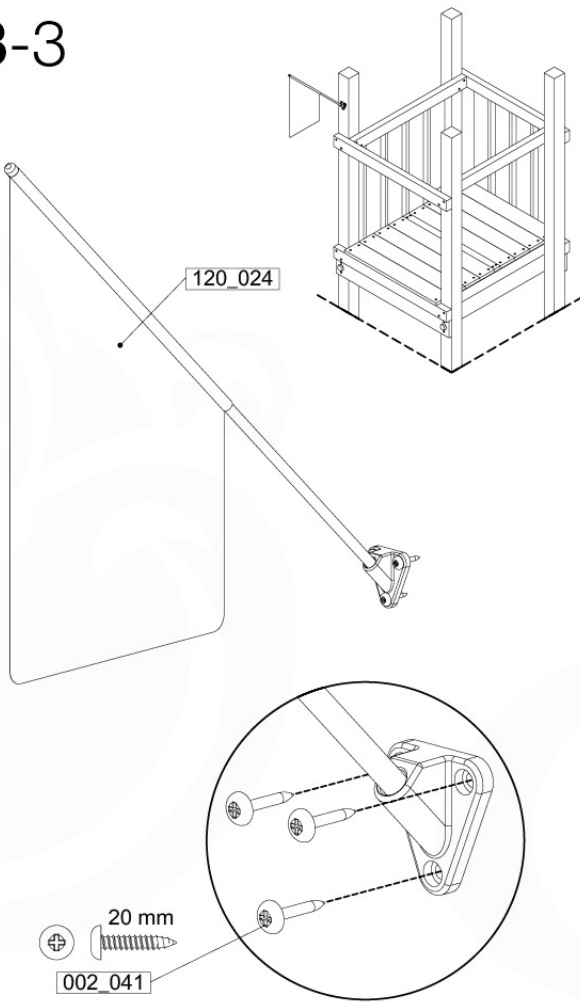

AC01

	PartNo	PartName	QTY.
Hardware Pack	001_406	Stealth Screw 8x45	1
	002_041	Dome head screw 4.5 x 20 mm	3
	002_042	Dome head screw 3.5 x 13mm	4
	002_219	Gap Point Screw T25 - 5x30	2
	022_84x	bpc cover	1
Other	022_300	Steering Wheel	1
	022_800	Rail P/T 105	1
	022_910	Sandpad	1
	103_901	Logo ID Plate	1
	104_107	Tool Set Climbing Units	1
	120_024	Tower Flag	1
	122_302	Telescope	1

Accessory ref. - P02 - 18-11-2020 - v3

13-1

13-2

Accessory ref. - P03 - 18-11-2020 - v3

13-3

13-4

Accessory set - P04 - 18-11-2020 - v3

13-5