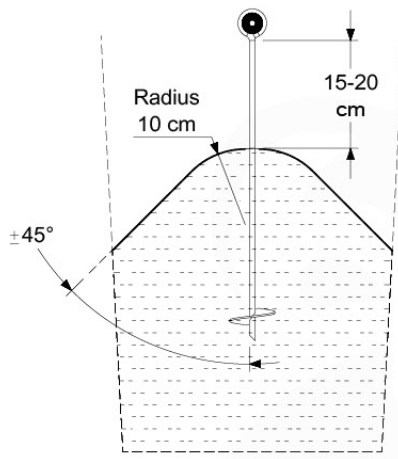

12-2

40 L / 80 kg