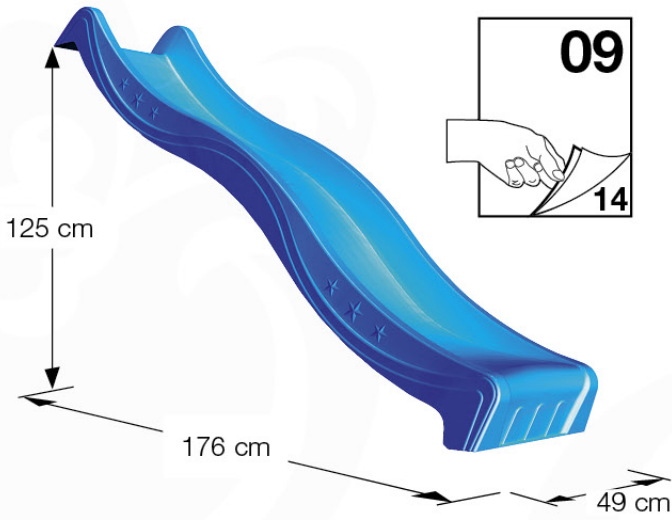

08 Add-on

Wavy Star Slide XL

- 324_100 Yellow
- 324_200 Blue
- 324_300 Green
- 324_400 Red
- 324_500 Fuchsia
- 324_600 Dark Green