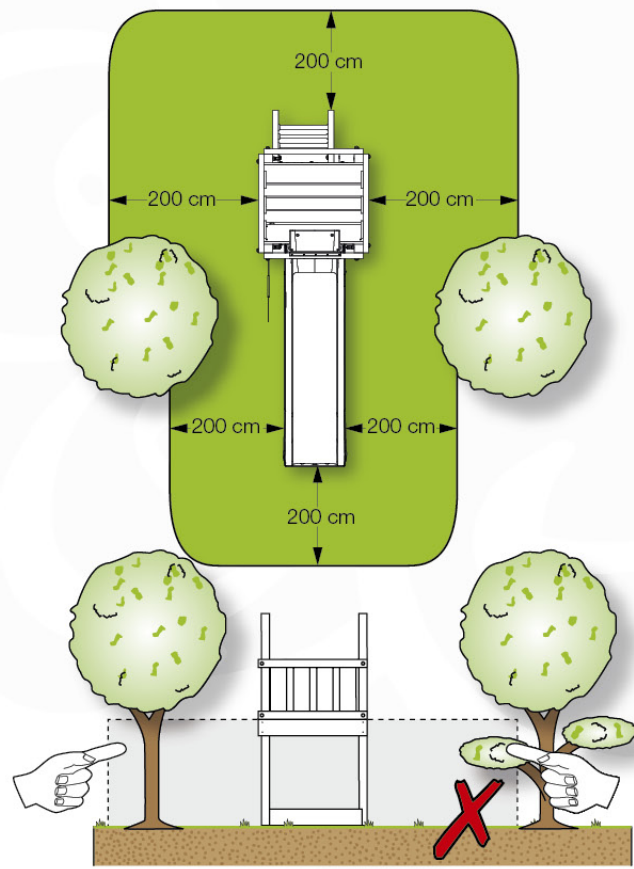

02 Safe Playground

02-1

02-2

02-3

02-4

02-5