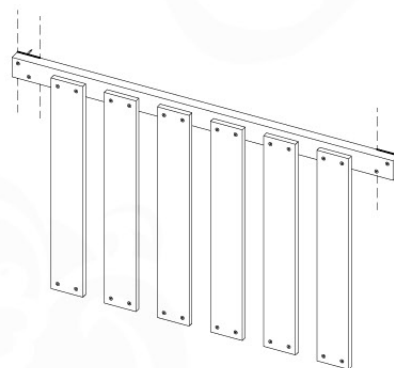

04 Base Tower

BT10

	PartNo	PartName	QTY.
Hardware Pack	001_406	Stealth Screw 8x45	10
	002_220	Gap Point Screw T25 - 5x45	118
	002_223	Gap Point Screw T25 - 5x80	20
Other	007_001	Ground-anchor	2
Hardware Pack	022_31x	bpc-base version 3	8
	022_84x	bpc cover	8
Timber	A220	Post 70x70 L2200	2
	A240	Post 70x70 L2400	2
	C114	Beam 1140 mm	5
	D100	Board 1000 mm	11-14
	D114	Board 1140 mm	12

Base Tower NL - P05 - BT10 - 30-11-2020 - v3.0

04-1

04-2

04-3

04-4

05 Balustrade (2x)

BL04

	PartNo	PartName	QTY.
Hardware Pack	002_220	Gap Point Screw T25 - 5x45	24
	002_223	Gap Point Screw T25 - 5x80	4
Timber	C114	Beam 1140 mm	1
	D65	Board 650 mm	6