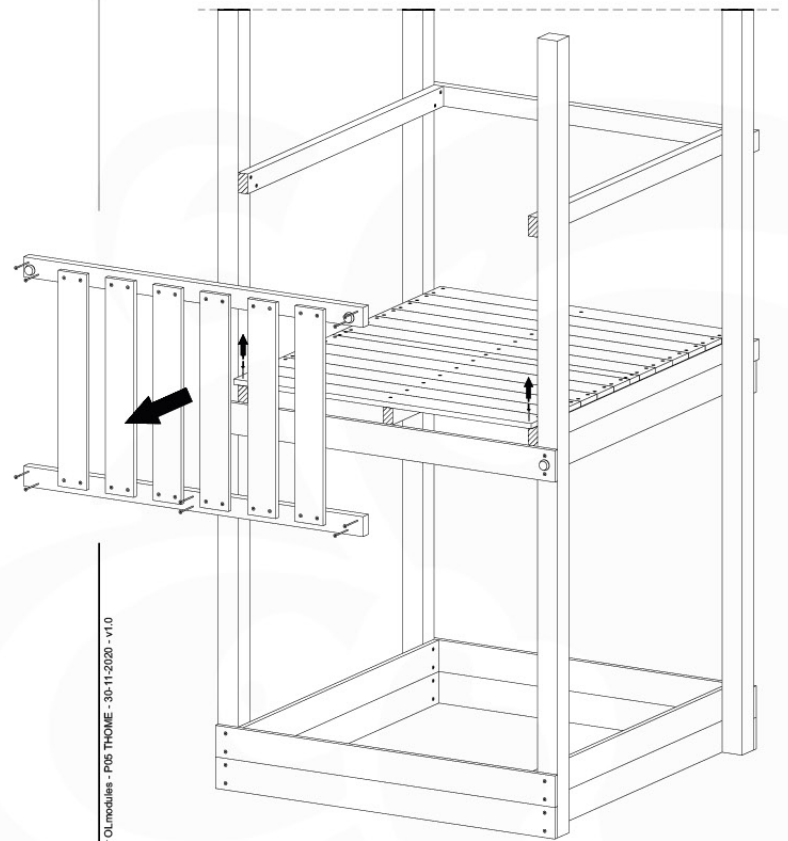

15 Tower preparation for Modules/ links

- 450_240 / 850_240 Bridge Module
- 450_255 / 850_255 Balcony Module
- 450_410 / 850_410 Boat Module
- 450_415 / 850_415 Train Module
- 470_100 / 870_100 Bridge Link
- 470_105 / 870_105 Net Link