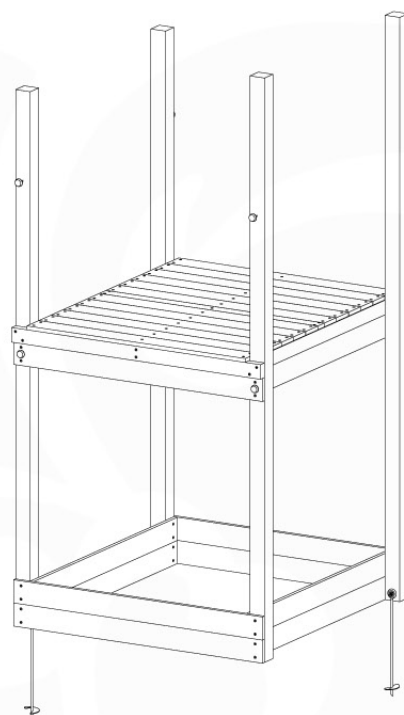

04 Base Tower

BT10

	PartNo	PartName	QTY.
Hardware Pack	001_406	Stealth Screw 8x45	10
	002_220	Gap Point Screw T25 - 5x45	118
	002_223	Gap Point Screw T25 - 5x80	20
Other	007_001	Ground-anchor	2
Hardware Pack	022_31x	bpc-base version 3	8
	022_84x	bpc cover	8
Timber	A220	Post 70x70 L2200	2
	A240	Post 70x70 L2400	2
	C114	Beam 1140 mm	5
	D100	Board 1000 mm	11-14
	D114	Board 1140 mm	12

Base Tower NL - P05 - BT10 - 30-11-2020 - v3.0

04-1

04-2

04-3

04-4

05 Balustrade (2x)

BL04

	PartNo	PartName	QTY.
Hardware Pack	002_220	Gap Point Screw T25 - 5x45	24
	002_223	Gap Point Screw T25 - 5x80	4
Timber	C114	Beam 1140 mm	1
	D65	Board 650 mm	6