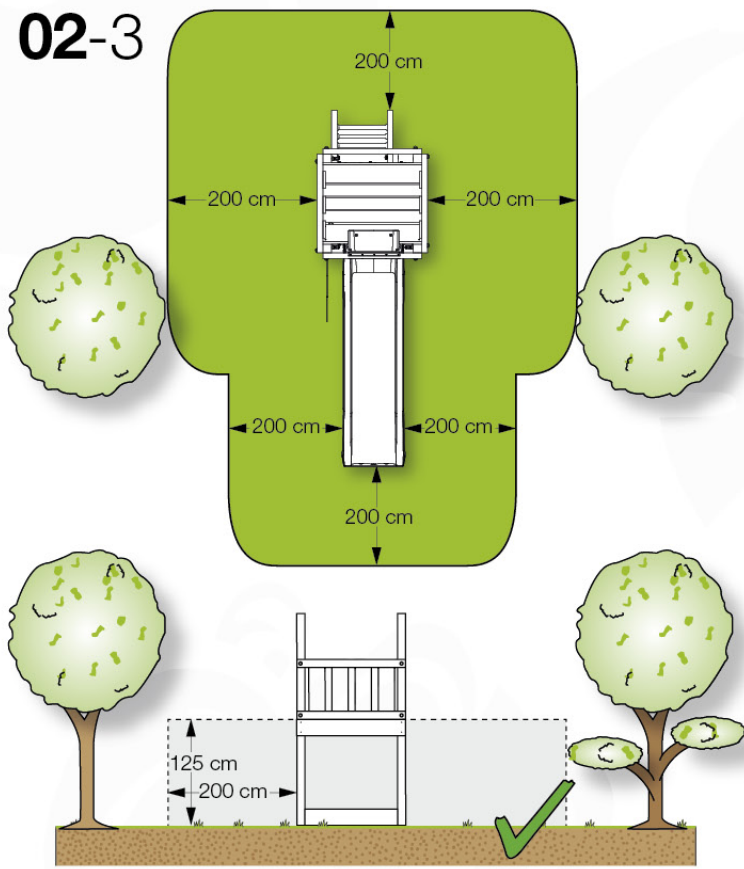

02 Safe Playground

02-1

02-2

02-3

02-4

02-5