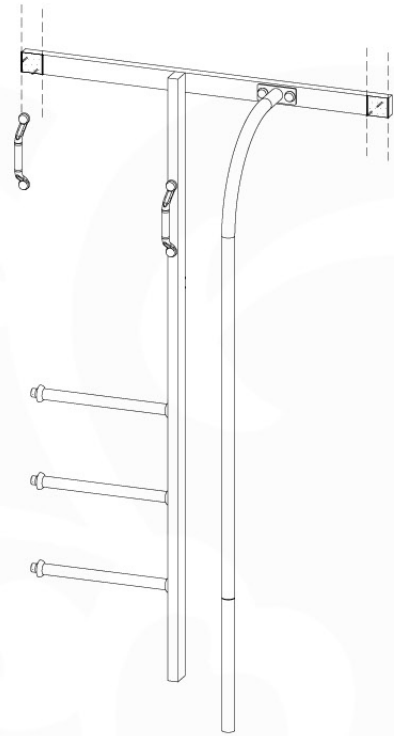

10 Firemans Pole & Ladder

FP14

	PartNo	PartName	QTY.
Hardware Pack(s)	001_103	M8 Washer Head Screw 40mm	2
	002_220	Gap Point Screw T25 - 5x45	10
	002_223	Gap Point Screw T25 - 5x80	8
	003_010	M8 spring lock washer	2
	003_040	M8 Washer	2
	004_052	M8 Drive-in Nut 30mm	2
	004_054	M8 Drive-in Nut 45mm	2
Other	005_03x	Ladder Rung Y/B/G/R	3
Hardware Pack(s)	022_31x	bpc-base version 3	2
	022_84x	bpc cover	2
Other	022_835	Rung Cap	6
	102_915	Fireman's Pole	1
	120_102	Handgrip set (complete 2x)	1
Timber	C114	Beam 1140 mm	1
	C186	Beam 1860 mm	1