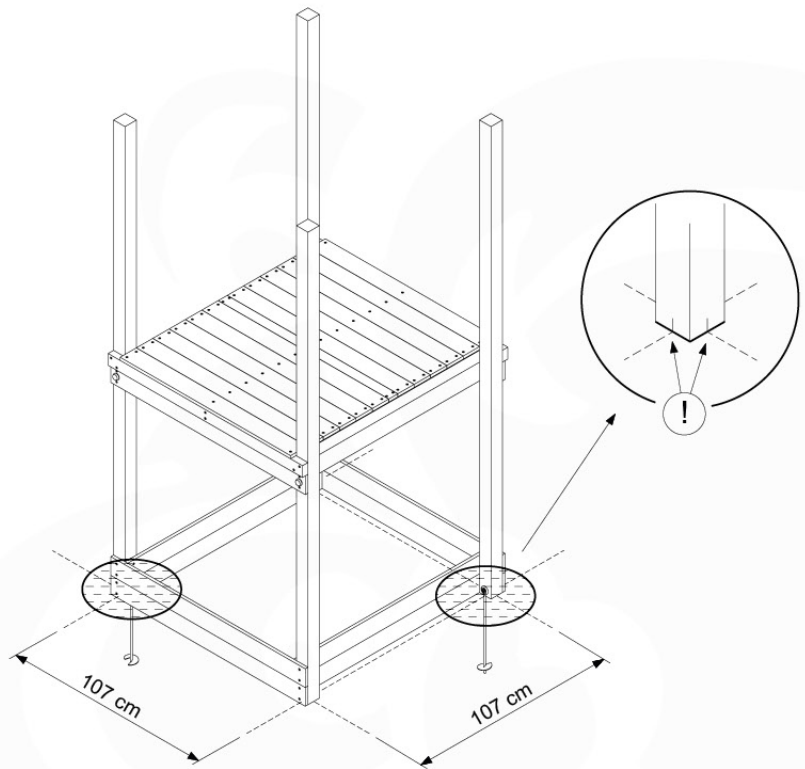

Foundation Plan - P07 - 27-11-2020 - 03