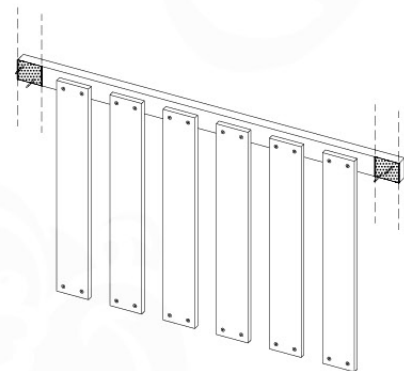

04 Base Tower

BT10

	PartNo	PartName	QTY.
Hardware Pack	001_406	Stealth Screw 8x45	10
	002_220	Gap Point Screw T25 - 5x45	118
	002_223	Gap Point Screw T25 - 5x80	20
Other	007_001	Ground-anchor	2
Hardware Pack	022_31x	bpc-base version 3	8
	022_84x	bpc cover	8
Timber	A220	Post 70x70 L2200	2
	A240	Post 70x70 L2400	2
	C114	Beam 1140 mm	5
	D100	Board 1000 mm	11-14
	D114	Board 1140 mm	12

Base Tower NL - P05 - BT10 - 30-11-2020 - v3.0

04-1

04-2

04-3

04-4

05 Balustrade (2x)

BL04

	PartNo	PartName	QTY.
Hardware Pack	002_220	Gap Point Screw T25 - 5x45	24
	002_223	Gap Point Screw T25 - 5x80	4
Timber	C114	Beam 1140 mm	1
	D65	Board 650 mm	6

Balustrade 120 - P03 T - 30-11-2020 - v1.0

05-1

06 Balustrade

BL03

	PartNo	PartName	QTY.
Hardware Pack	002_220	Gap Point Screw T25 - 5x45	24
	002_223	Gap Point Screw T25 - 5x80	4
Timber	C114	Beam 1140 mm	1
	D65	Board 650 mm	6