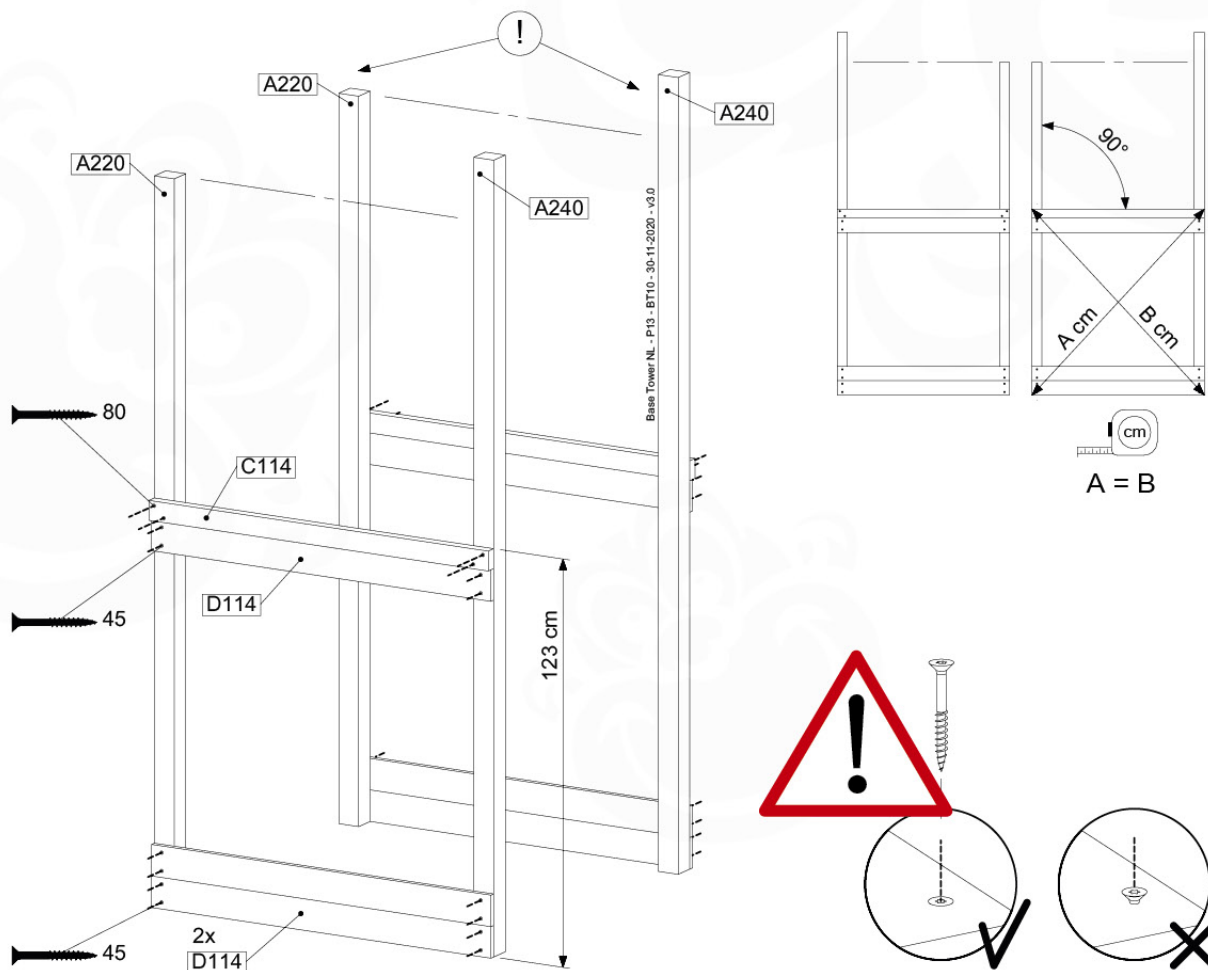

04 Base Tower

BT10

	PartNo	PartName	QTY.
Hardware Pack	001_406	Stealth Screw 8x45	10
	002_220	Gap Point Screw T25 - 5x45	118
	002_223	Gap Point Screw T25 - 5x80	20
Other	007_001	Ground-anchor	2
Hardware Pack	022_31x	bpc-base version 3	8
	022_84x	bpc cover	8
Timber	A220	Post 70x70 L2200	2
	A240	Post 70x70 L2400	2
	C114	Beam 1140 mm	5
	D100	Board 1000 mm	11-14
	D114	Board 1140 mm	12

Base Tower NL - P05 - BT10 - 30-11-2020 - v3.0

04-1