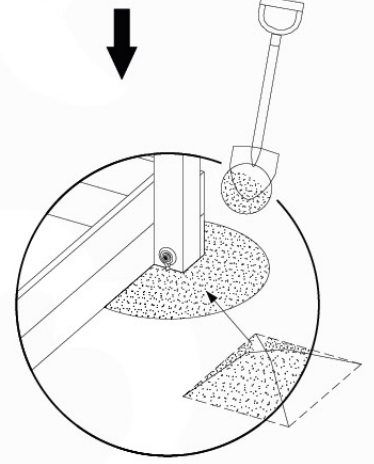

GA05

Parts:
Hardware Package Tower →

Ground Anchors 120 - P02 - 27-11-2020 - v1

12-1

12-2

40 L / 80 kg

24h

13 Accessories

AC01

	PartNo	PartName	QTY.
Hardware Pack	001_406	Stealth Screw 8x45	1
	002_041	Dome head screw 4.5 x 20 mm	3
	002_042	Dome head screw 3.5 x 13mm	4
	002_219	Gap Point Screw T25 - 5x30	2
	022_84x	bpc cover	1
Other	022_300	Steering Wheel	1
	022_800	Rail P/T 105	1
	022_910	Sandpad	1
	103_901	Logo ID Plate	1
	104_107	Tool Set Climbing Units	1
	120_024	Tower Flag	1
	122_302	Telescope	1