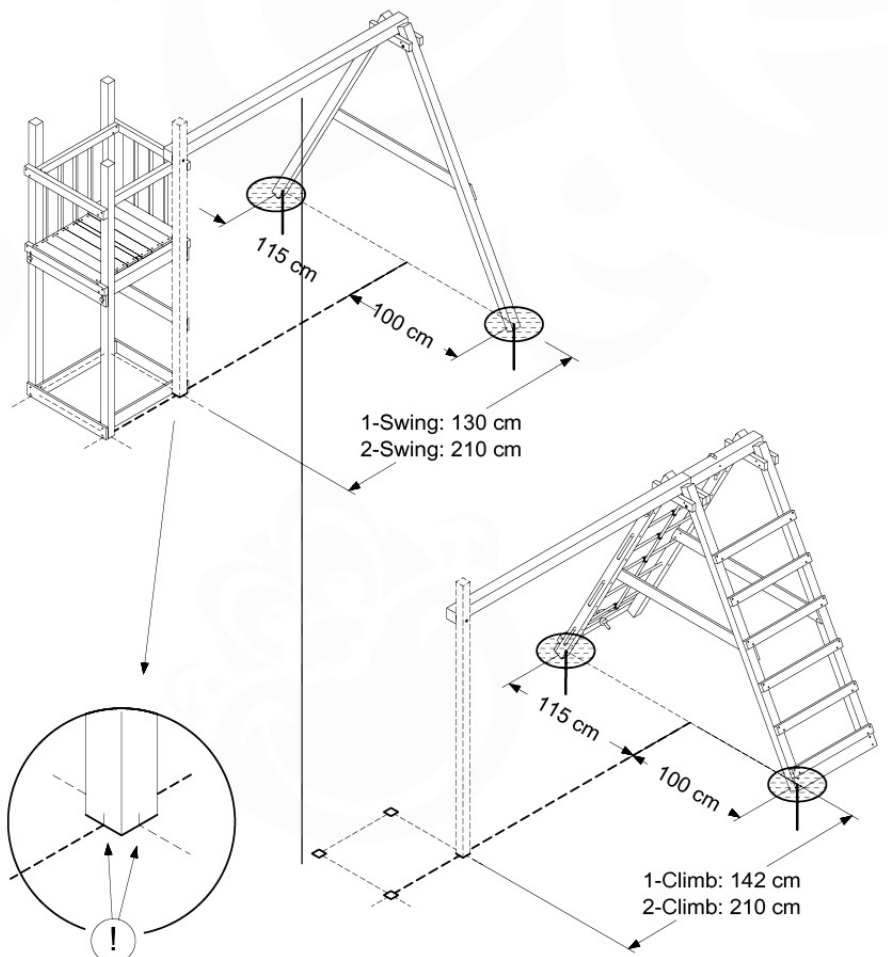

04 Base Tower

BT10

	PartNo	PartName	QTY.
Hardware Pack	001_406	Stealth Screw 8x45	10
	002_220	Gap Point Screw T25 - 5x45	118
	002_223	Gap Point Screw T25 - 5x80	20
Other	007_001	Ground-anchor	2
Hardware Pack	022_31x	bpc-base version 3	8
	022_84x	bpc cover	8
Timber	A220	Post 70x70 L2200	2
	A240	Post 70x70 L2400	2
	C114	Beam 1140 mm	5
	D100	Board 1000 mm	11-14
	D114	Board 1140 mm	12