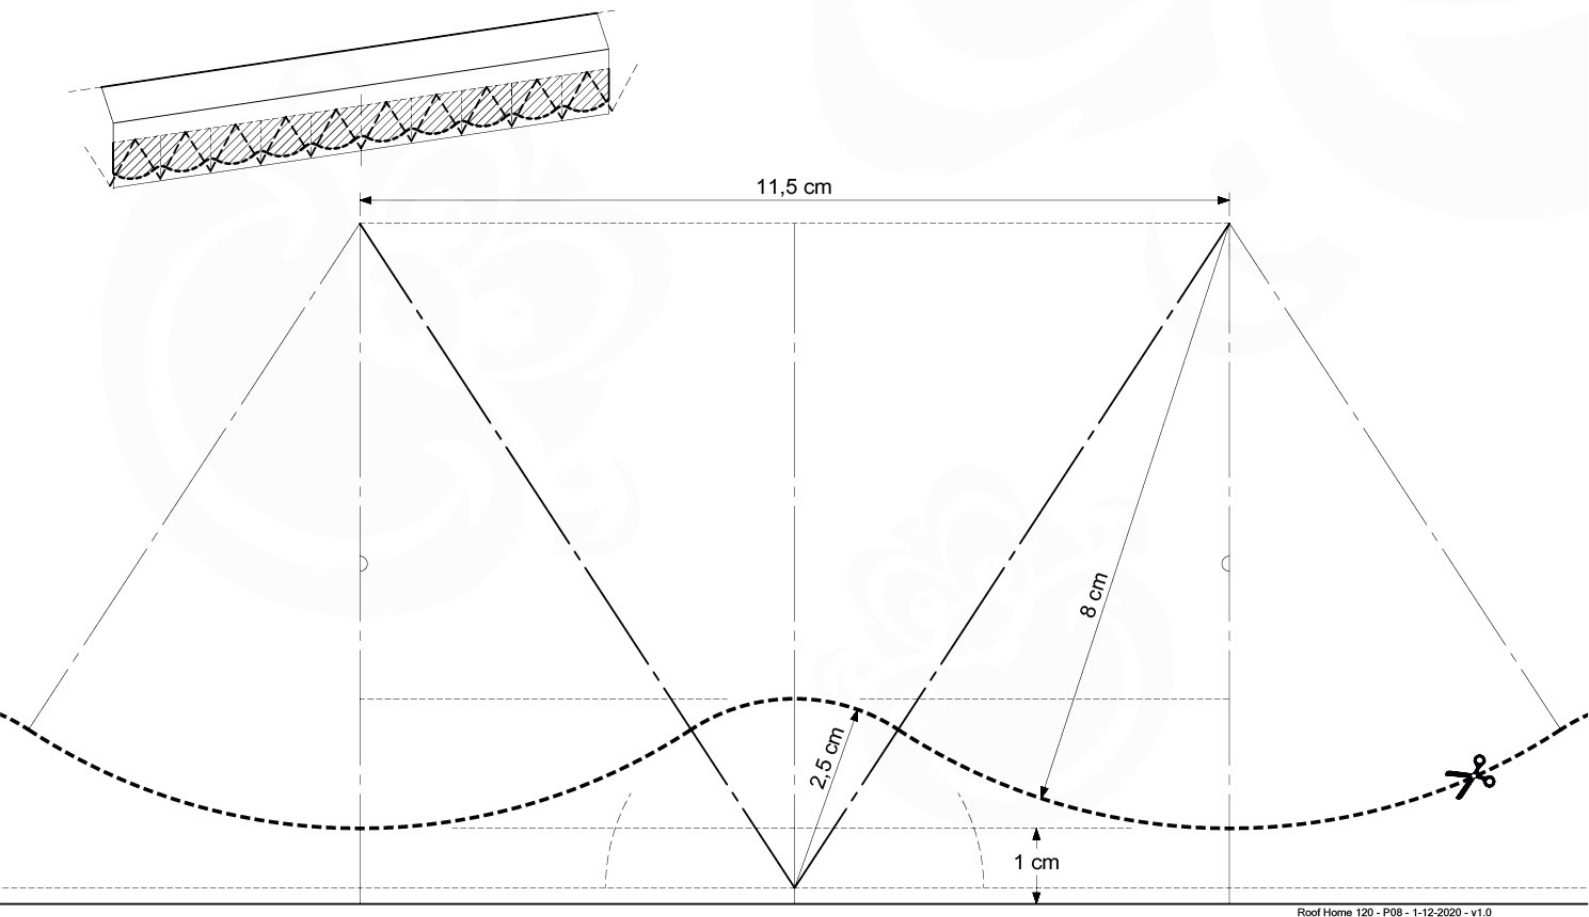

07-6

Roof Home 120 - P08 - 1-12-2020 - v1.0