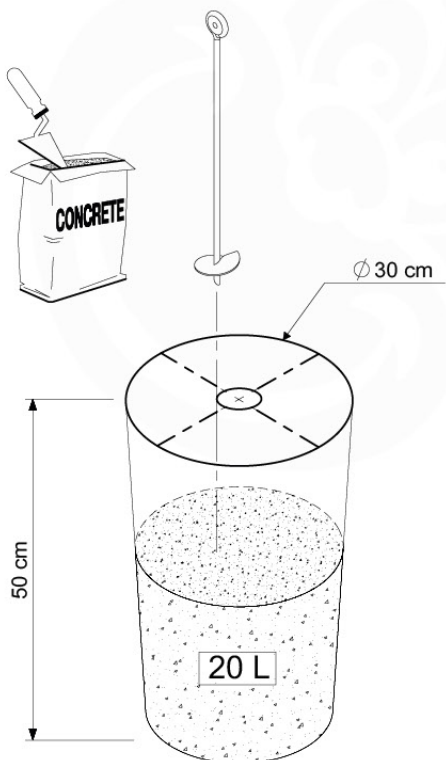

03 Playground Foundation

FD05

03-1

Foundation Plan - P07 - 27-11-2020 - 03

03-2

Foundation Plan - P06 - 27-11-2020 - 03