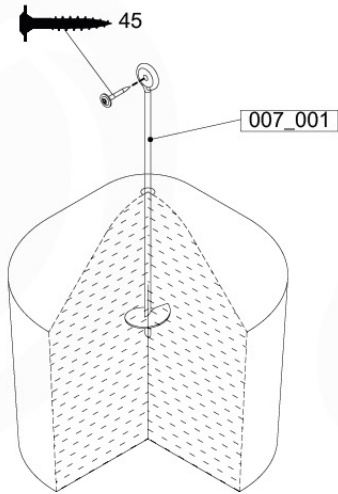

12 Ground Anchors

GA05

Parts:
Hardware Package Tower →