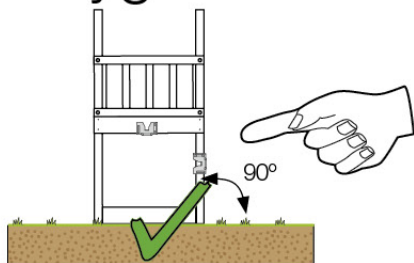

02 Safe Playground

02-1