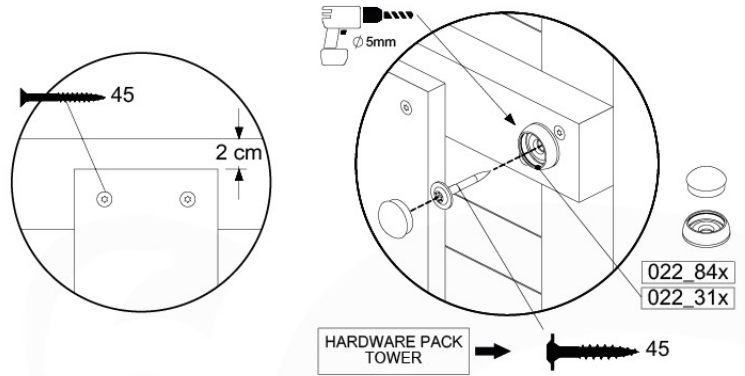

04 Base Tower

BT10

	PartNo	PartName	QTY.
Hardware Pack	001_406	Stealth Screw 8x45	10
	002_220	Gap Point Screw T25 - 5x45	118
	002_223	Gap Point Screw T25 - 5x80	20
Other	007_001	Ground-anchor	2
Hardware Pack	022_31x	bpc-base version 3	8
	022_84x	bpc cover	8
Timber	A220	Post 70x70 L2200	2
	A240	Post 70x70 L2400	2
	C114	Beam 1140 mm	5
	D100	Board 1000 mm	11-14
	D114	Board 1140 mm	12

Base Tower NL - P05 - BT10 - 30-11-2020 - v3.0

04-1

04-2

04-3

04-4

05 Balustrade (2x)

BL04

	PartNo	PartName	QTY.
Hardware Pack	002_220	Gap Point Screw T25 - 5x45	24
	002_223	Gap Point Screw T25 - 5x80	4
Timber	C114	Beam 1140 mm	1
	D65	Board 650 mm	6

Balustrade 120 - P03 T - 30-11-2020 - v1.0

05-1

06 Balustrade

BL03

	PartNo	PartName	QTY.
Hardware Pack	002_220	Gap Point Screw T25 - 5x45	24
	002_223	Gap Point Screw T25 - 5x80	4
Timber	C114	Beam 1140 mm	1
	D65	Board 650 mm	6