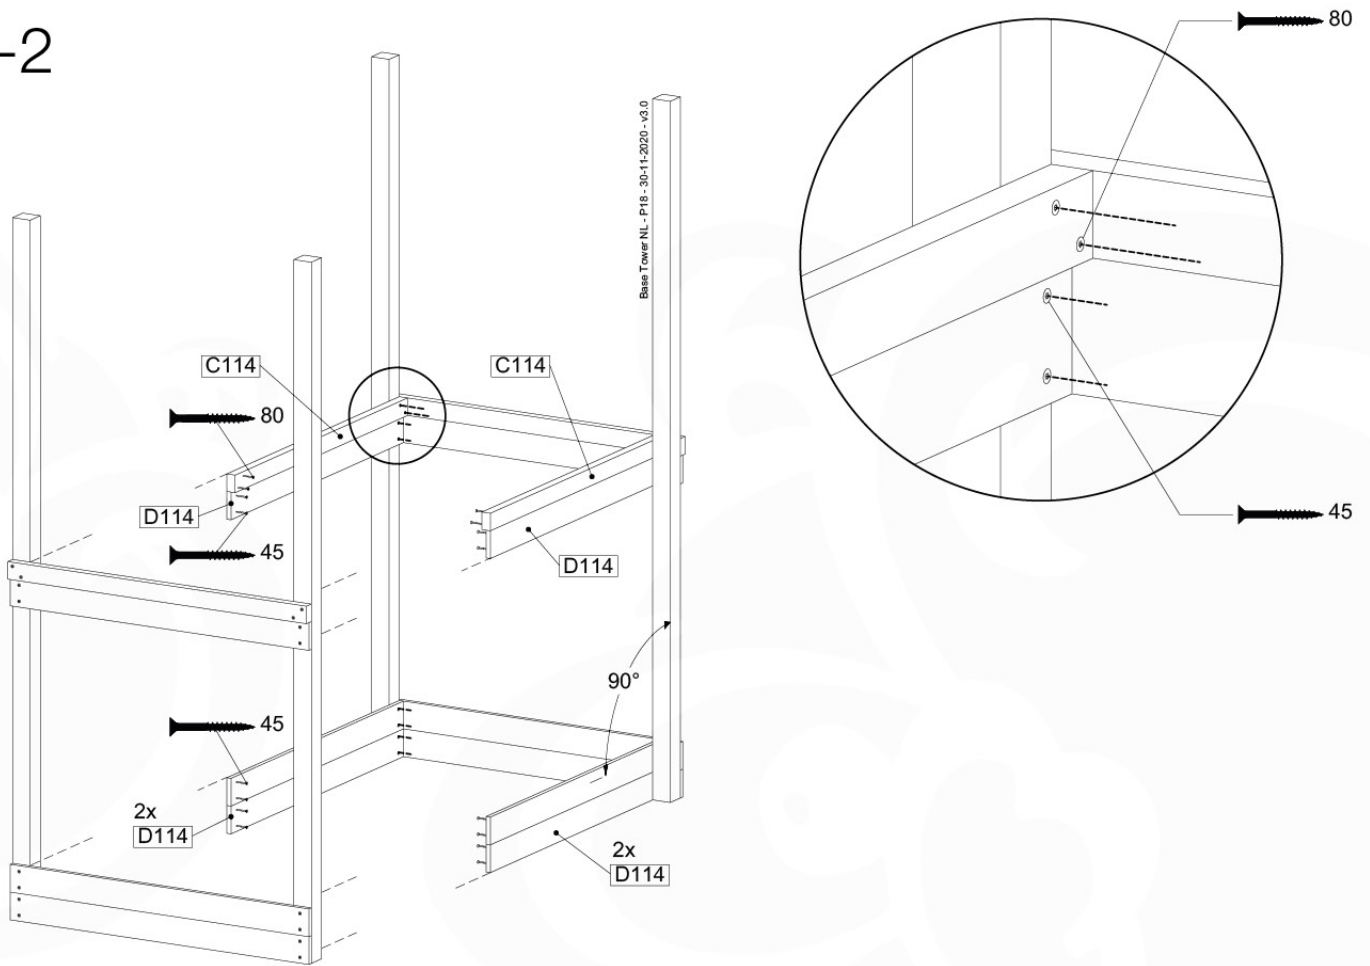

04 Base Tower

BT10

	PartNo	PartName	QTY.
Hardware Pack	001_406	Stealth Screw 8x45	10
	002_220	Gap Point Screw T25 - 5x45	118
	002_223	Gap Point Screw T25 - 5x80	20
Other	007_001	Ground-anchor	2
Hardware Pack	022_31x	bpc-base version 3	8
	022_84x	bpc cover	8
Timber	A220	Post 70x70 L2200	2
	A240	Post 70x70 L2400	2
	C114	Beam 1140 mm	5
	D100	Board 1000 mm	11-14
	D114	Board 1140 mm	12

Base Tower NL - P05 - BT10 - 30-11-2020 - v3.0

04-1

04-2

04-3

04-4

05 Balustrade (2x)

BL04

	PartNo	PartName	QTY.
Hardware Pack	002_220	Gap Point Screw T25 - 5x45	24
	002_223	Gap Point Screw T25 - 5x80	4
Timber	C114	Beam 1140 mm	1
	D65	Board 650 mm	6

Balustrade 120 - P03 T - 30-11-2020 - v1.0

05-1

06 Balustrade

BL03

	PartNo	PartName	QTY.
Hardware Pack	002_220	Gap Point Screw T25 - 5x45	24
	002_223	Gap Point Screw T25 - 5x80	4
Timber	C114	Beam 1140 mm	1
	D65	Board 650 mm	6