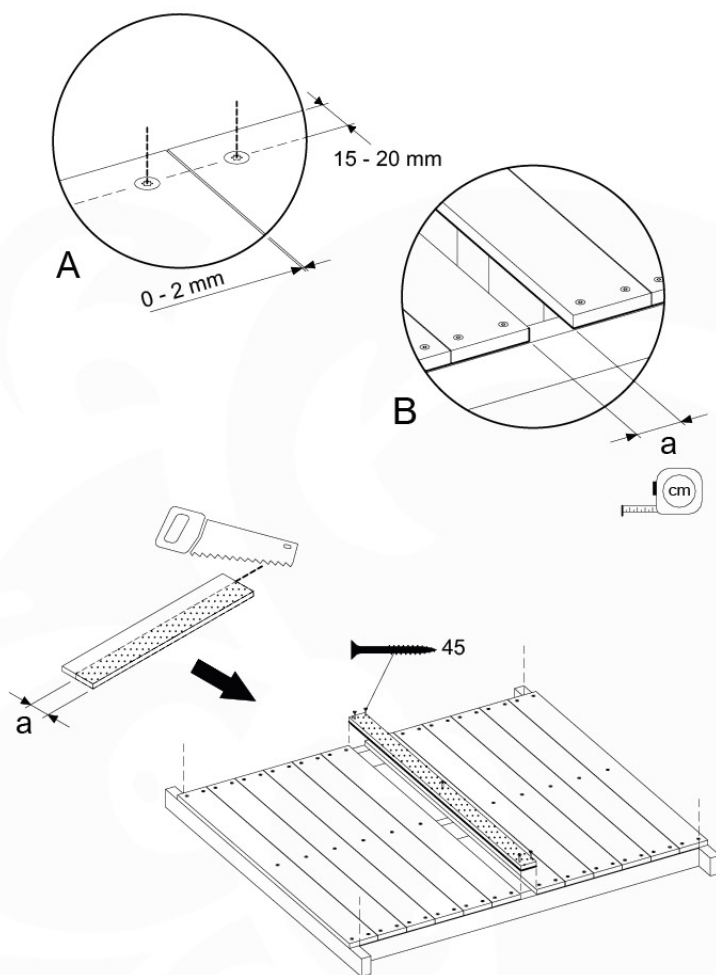

04 Base Tower

BT10

	PartNo	PartName	QTY.
Hardware Pack	001_406	Stealth Screw 8x45	10
	002_220	Gap Point Screw T25 - 5x45	118
	002_223	Gap Point Screw T25 - 5x80	20
Other	007_001	Ground-anchor	2
Hardware Pack	022_31x	bpc-base version 3	8
	022_84x	bpc cover	8
Timber	A220	Post 70x70 L2200	2
	A240	Post 70x70 L2400	2
	C114	Beam 1140 mm	5
	D100	Board 1000 mm	11-14
	D114	Board 1140 mm	12

Base Tower NL - P05 - BT10 - 30-11-2020 - v3.0

04-1

04-2

04-3

04-4

05 Balustrade (2x)

BL04

	PartNo	PartName	QTY.
Hardware Pack	002_220	Gap Point Screw T25 - 5x45	24
	002_223	Gap Point Screw T25 - 5x80	4
Timber	C114	Beam 1140 mm	1
	D65	Board 650 mm	6

Balustrade 120 - P03 T - 30-11-2020 - v1.0

05-1

06 Balustrade

BL03

	PartNo	PartName	QTY.
Hardware Pack	002_220	Gap Point Screw T25 - 5x45	24
	002_223	Gap Point Screw T25 - 5x80	4
Timber	C114	Beam 1140 mm	1
	D65	Board 650 mm	6