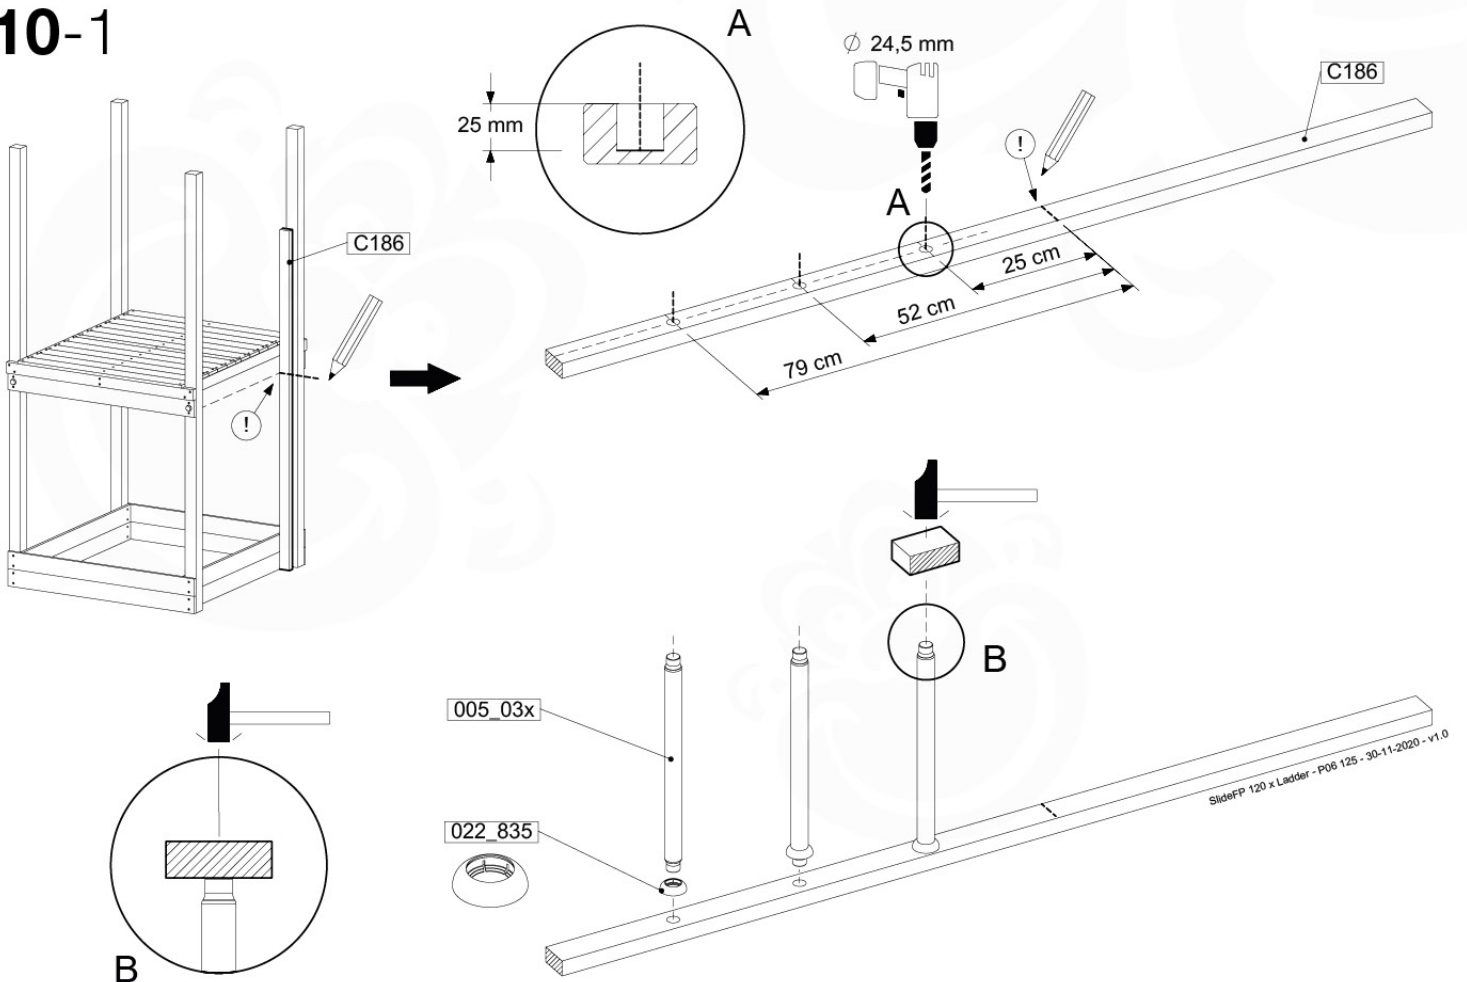

10-1

SlideFP 120 x Ladder - P06 125 - 30-11-2020 - v1.0