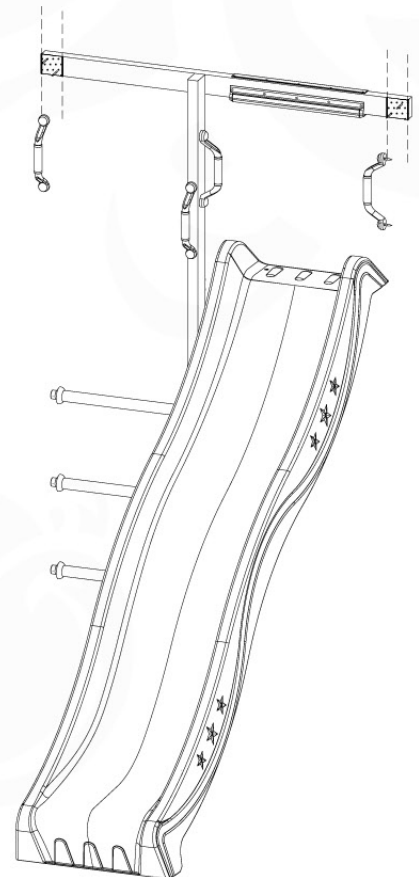

09 Slide & Ladder

SL15

	PartNo	PartName	QTY.
Hardware Pack	000_101	Nail Pan Head	10
	002_220	Gap Point Screw T25 - 5x45	10
	002_223	Gap Point Screw T25 - 5x80	8
	002_308	Gap Point Screw T25 - 5x20	2
Other	005_03x	Ladder Rung Y/B/G/R	3
	022_835	Rung Cap	6
	120_102	Handgrip set (complete 2x)	2
	123_200	Bumperpad	1
	324_xxx	Wavy Star Slide XL 2200 mm	1
Timber	C114	Beam 1140 mm	1
	C186	Beam 1860 mm	1