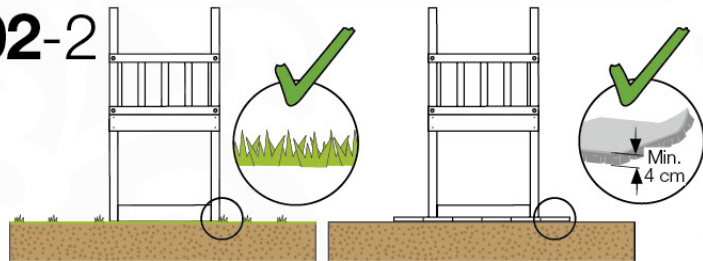

02 Safe Playground

02-1

02-2

02-3

02-4

02-5