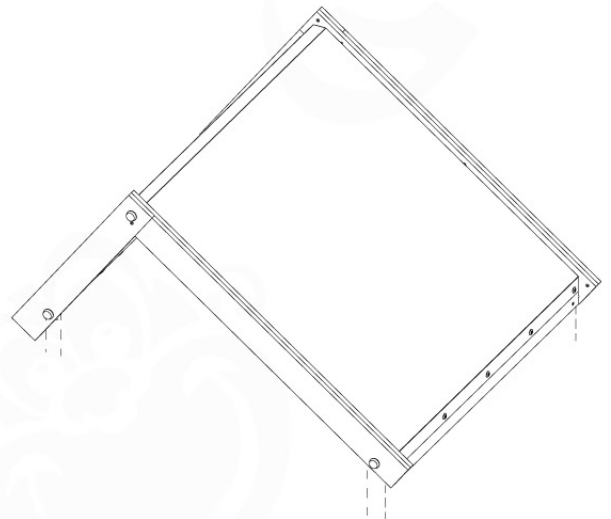

Balustrade 120 - P02 U - 30-11-2020 - v1.0

06-1

07 Roof Home

RF10

	PartNo	PartName	QTY.
Hardware Pack	001_417	Stealth Screw 8x80	6
	002_219	Gap Point Screw T25 - 5x30	28
	002_220	Gap Point Screw T25 - 5x45	8
	002_223	Gap Point Screw T25 - 5x80	2
	002_308	Gap Point Screw T25 - 5x20	10
	022_31x	bpc-base version 3	6
	022_84x	bpc cover	6
	023_031	Finishing Washer GPS 5.0	10
Other	123_222	Sheet Canvas Navigator Line 1200x1850	1
Timber	C114	Beam 1140 mm	1
	D56	Board L=(650 - board width) mm	2
	D65	Board 650 mm	2
	D105	Board L=(1140-boardw) mm	2
	D114	Board 1140 mm	4