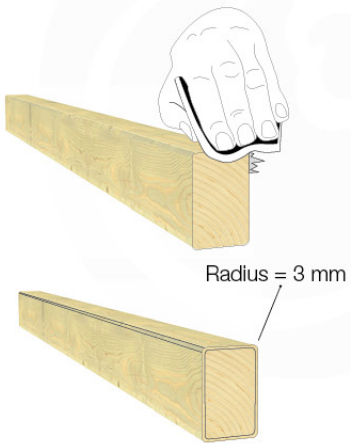

13-5

1x
022_910