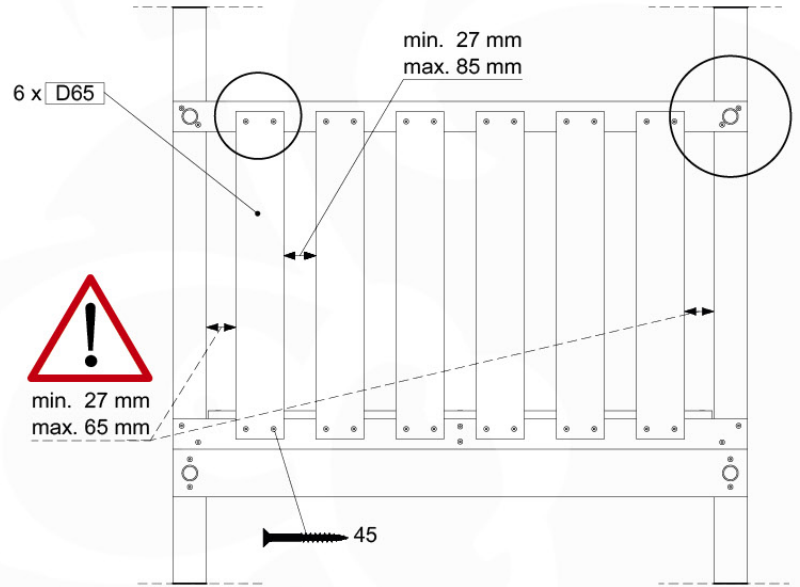

04 Base Tower

BT10

	PartNo	PartName	QTY.
Hardware Pack	001_406	Stealth Screw 8x45	10
	002_220	Gap Point Screw T25 - 5x45	118
	002_223	Gap Point Screw T25 - 5x80	20
Other	007_001	Ground-anchor	2
Hardware Pack	022_31x	bpc-base version 3	8
	022_84x	bpc cover	8
Timber	A220	Post 70x70 L2200	2
	A240	Post 70x70 L2400	2
	C114	Beam 1140 mm	5
	D100	Board 1000 mm	11-14
	D114	Board 1140 mm	12

Base Tower NL - P05 - BT10 - 30-11-2020 - v3.0

04-1

04-2

04-3

04-4

05 Balustrade (2x)

BL04

	PartNo	PartName	QTY.
Hardware Pack	002_220	Gap Point Screw T25 - 5x45	24
	002_223	Gap Point Screw T25 - 5x80	4
Timber	C114	Beam 1140 mm	1
	D65	Board 650 mm	6

Balustrade 120 - P03 T - 30-11-2020 - v1.0

05-1

06 Balustrade

BL03

	PartNo	PartName	QTY.
Hardware Pack	002_220	Gap Point Screw T25 - 5x45	24
	002_223	Gap Point Screw T25 - 5x80	4
Timber	C114	Beam 1140 mm	1
	D65	Board 650 mm	6