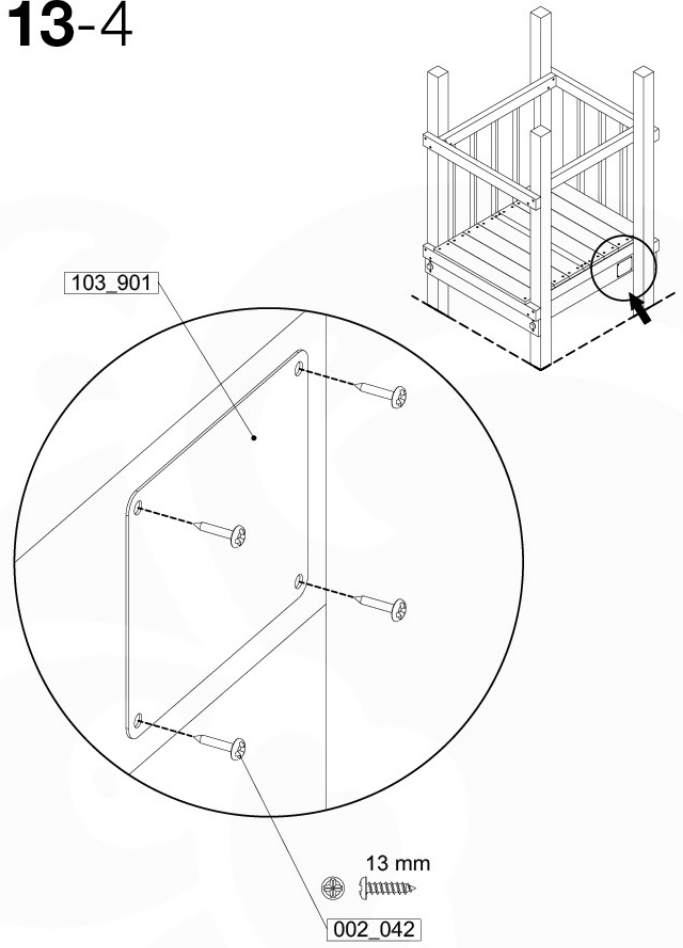

13-3

13-4

Accessory set - P04 - 18-11-2020 - v3

13-5

1x
022_910