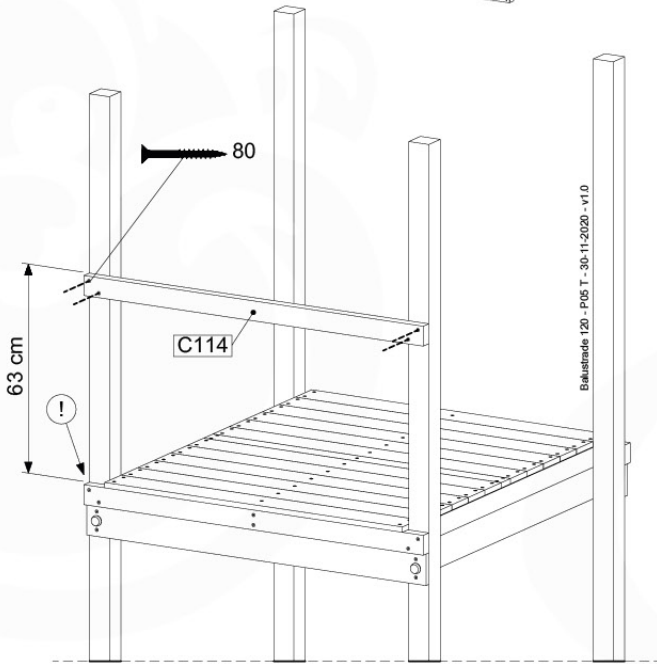

04 Base Tower

BT10

	PartNo	PartName	QTY.
Hardware Pack	001_406	Stealth Screw 8x45	10
	002_220	Gap Point Screw T25 - 5x45	118
	002_223	Gap Point Screw T25 - 5x80	20
Other	007_001	Ground-anchor	2
Hardware Pack	022_31x	bpc-base version 3	8
	022_84x	bpc cover	8
Timber	A220	Post 70x70 L2200	2
	A240	Post 70x70 L2400	2
	C114	Beam 1140 mm	5
	D100	Board 1000 mm	11-14
	D114	Board 1140 mm	12

Base Tower NL - P05 - BT10 - 30-11-2020 - v3.0

04-1

04-2

04-3

04-4

05 Balustrade (2x)

BL04

	PartNo	PartName	QTY.
Hardware Pack	002_220	Gap Point Screw T25 - 5x45	24
	002_223	Gap Point Screw T25 - 5x80	4
Timber	C114	Beam 1140 mm	1
	D65	Board 650 mm	6

Balustrade 120 - P03 T - 30-11-2020 - v1.0

05-1

06 Balustrade

BL03

	PartNo	PartName	QTY.
Hardware Pack	002_220	Gap Point Screw T25 - 5x45	24
	002_223	Gap Point Screw T25 - 5x80	4
Timber	C114	Beam 1140 mm	1
	D65	Board 650 mm	6