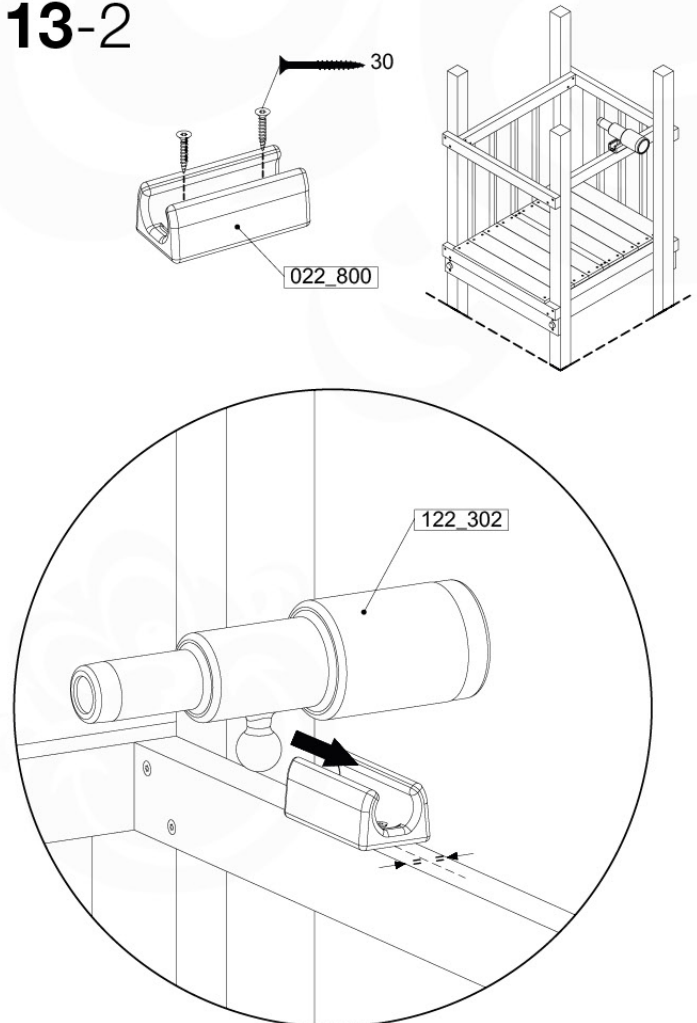

13-2

Accessory ref. - P03 - 18-11-2020 - v3