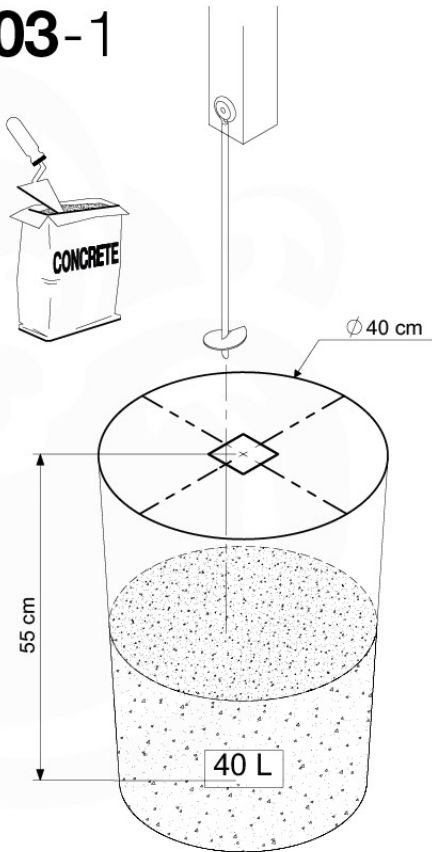

03 Playground Foundation

FD05

03-1