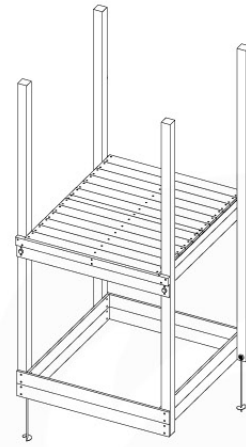

12

+

12

1-Swing frame / 2-Swing frame
457_101
457_102

+

12

1-Climb frame / 2-Climb frame
457_105
457_106

12 Ground Anchors

GA05

Parts:
Hardware Package Tower →

Ground Anchors 120 - P02 - 27-11-2020 - v1

12-1

12-2

40 L / 80 kg

24h

13 Accessories