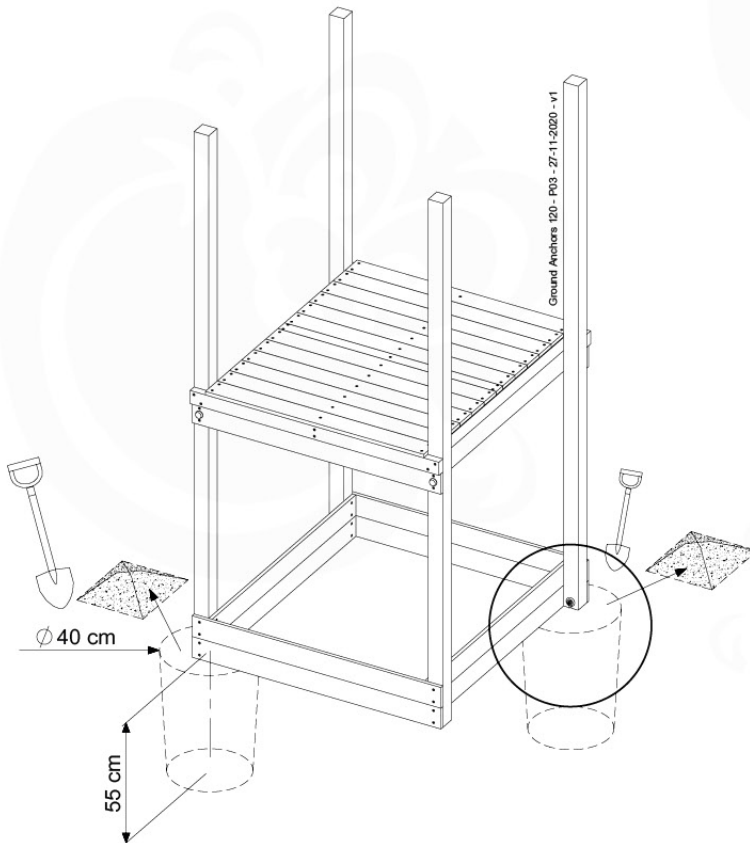

12

+

12

1-Swing frame / 2-Swing frame
457_101
457_102

+

12

1-Climb frame / 2-Climb frame
457_105
457_106

12 Ground Anchors

GA05

Parts:
Hardware Package Tower →

Ground Anchors 120 - P02 - 27-11-2020 - v1

12-1

12-2

40 L / 80 kg

24h

13 Accessories