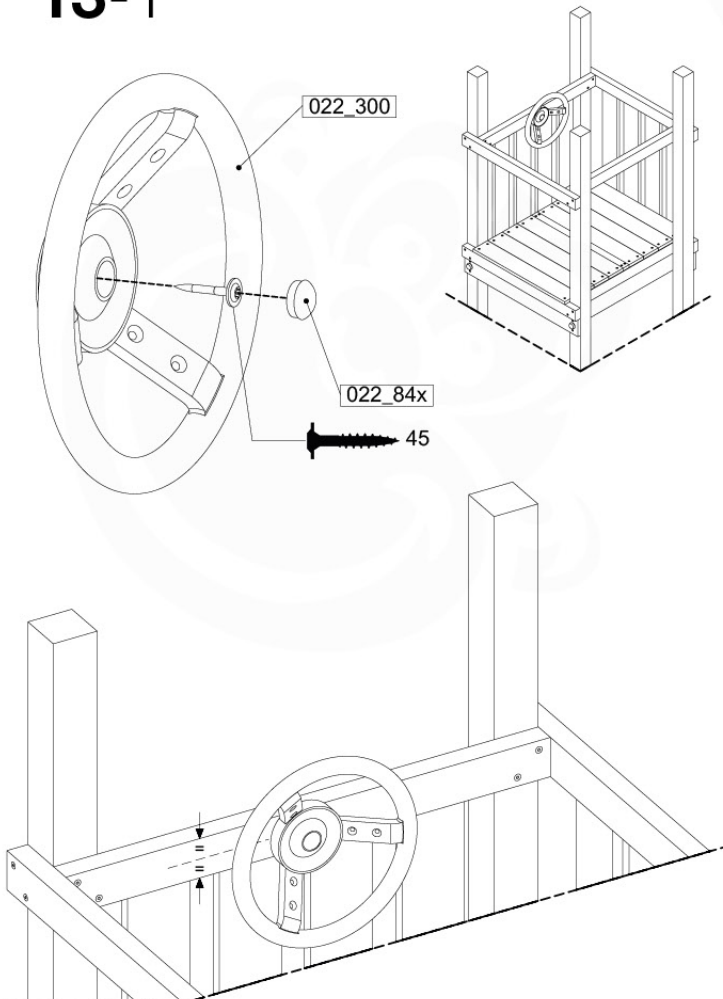

13 Accessories

AC01

	PartNo	PartName	QTY.
Hardware Pack	001_406	Stealth Screw 8x45	1
	002_041	Dome head screw 4.5 x 20 mm	3
	002_042	Dome head screw 3.5 x 13mm	4
	002_219	Gap Point Screw T25 - 5x30	2
	022_84x	bpc cover	1
Other	022_300	Steering Wheel	1
	022_800	Rail P/T 105	1
	022_910	Sandpad	1
	103_901	Logo ID Plate	1
	104_107	Tool Set Climbing Units	1
	120_024	Tower Flag	1
	122_302	Telescope	1

Accessory ref. - P02 - 18-11-2020 - v3

13-1