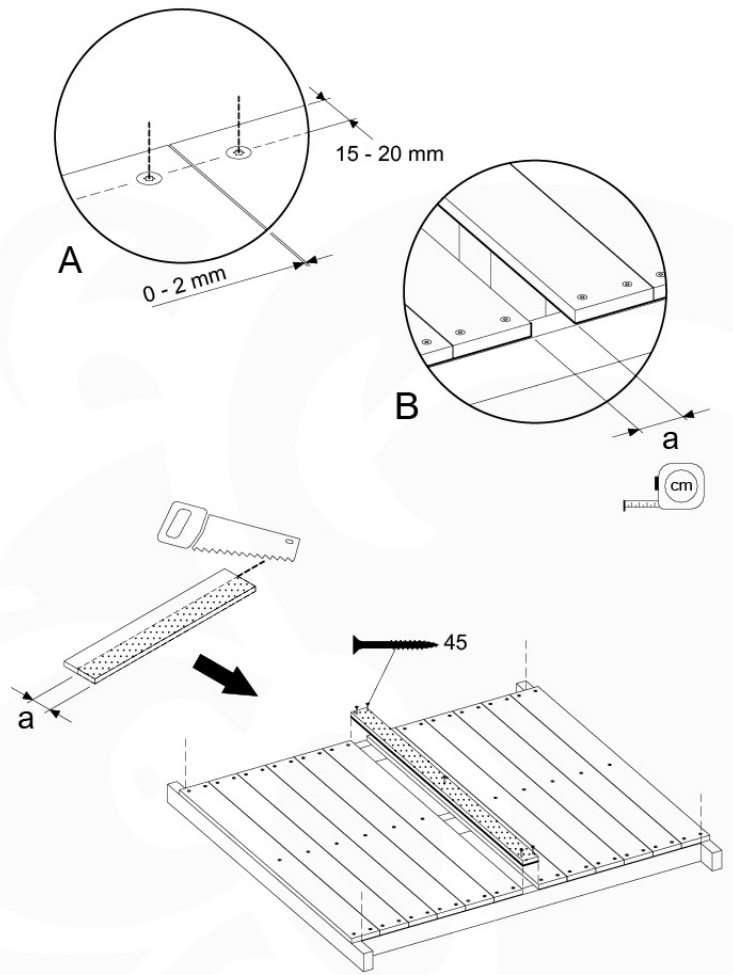

	PartNo	PartName	QTY.
Hardware Pack	001_406	Stealth Screw 8x45	10
	002_220	Gap Point Screw T25 - 5x45	118
	002_223	Gap Point Screw T25 - 5x80	20
Other	007_001	Ground-anchor	2
Hardware Pack	022_31x	bpc-base version 3	8
	022_84x	bpc cover	8
Timber	A240	Post 70x70 L2400	4
	C114	Beam 1140 mm	5
	D100	Board 1000 mm	11-14
	D114	Board 1140 mm	12

Base Tower NL - P06 - BT11 - 30-11-2020 - v3.0

04-1

04-2

04-3

04-4

05 Balustrade (1x)

BL03

	PartNo	PartName	QTY.
Hardware Pack	002_220	Gap Point Screw T25 - 5x45	24
	002_223	Gap Point Screw T25 - 5x80	4
Timber	C114	Beam 1140 mm	1
	D65	Board 650 mm	6

Balustrade 120 - P02 U - 30-11-2020 - v1.0

05-1

06 Balustrade (1x)

BL04

	PartNo	PartName	QTY.
Hardware Pack	002_220	Gap Point Screw T25 - 5x45	24
	002_223	Gap Point Screw T25 - 5x80	4
Timber	C114	Beam 1140 mm	1
	D65	Board 650 mm	6