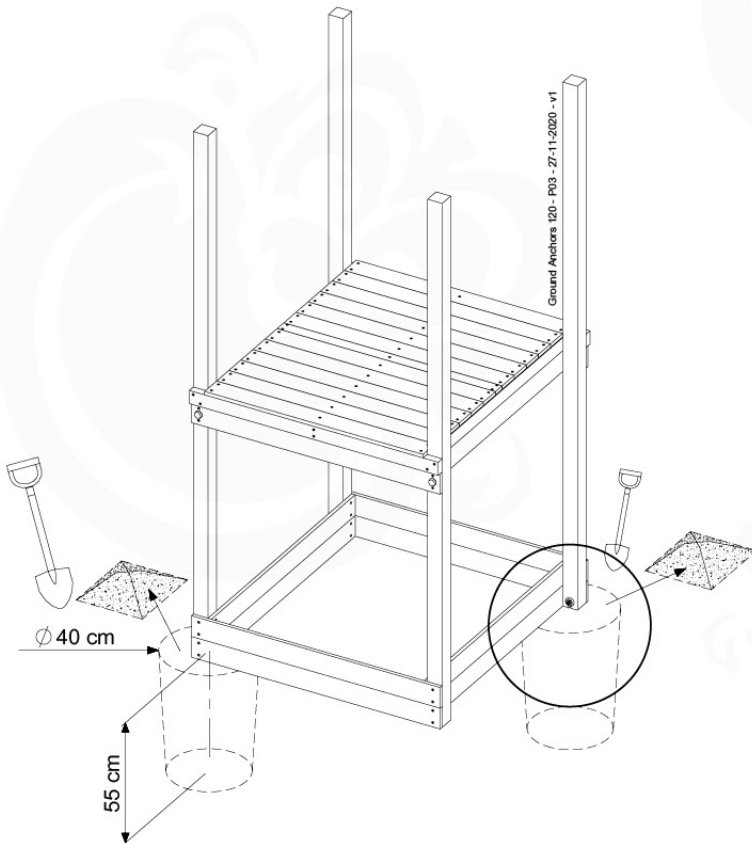

+

1-Swing frame / 2-Swing frame
457_101
457_102

12

+

1-Climb frame / 2-Climb frame
457_105
457_106

12

12 Ground Anchors

GA05

Parts:
Hardware Package Tower →

Ground Anchors 120 - P02 - 27-11-2020 - v1

12-1

12-2

40 L / 80 kg

24h

13 Add-on

Wavy Star Slide XL