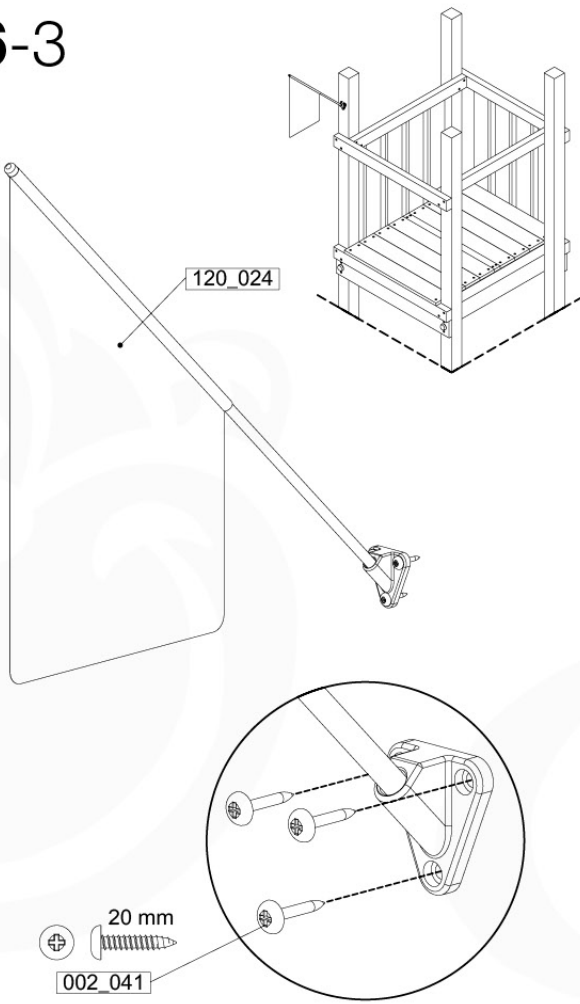

SlideFP 120 x Ballastende - F23 FFTR - 27-11-2020 - v1.0

15-1

15-2

16 Accessories

AC01

(194_119)

	PartNo	PartName	QTY.
Hardware Pack 100_617	001_406	Stealth Screw 8x45	1
	002_041	Dome head screw 4.5 x 20 mm	3
	002_042	Dome head screw 3.5 x 13mm	4
	002_219	Gap Point Screw T25 - 5x30	2
	022_84x	bpc cover	1
Other	022_300	Steering Wheel	1
	022_800	Rail P/T 105	1
	022_910	Sandpad	1
	103_901	Logo ID Plate	1
	104_107	Tool Set Climbing Units	1
	120_024	Tower Flag	1
	122_302	Telescope	1

Accessory ref. - P02 - 18-11-2020 - v3

16-1

16-2

Accessory ref. - P03 - 18-11-2020 - v3

16-3

16-4

Accessory set - P04 - 16-11-2020 - v3

16-5