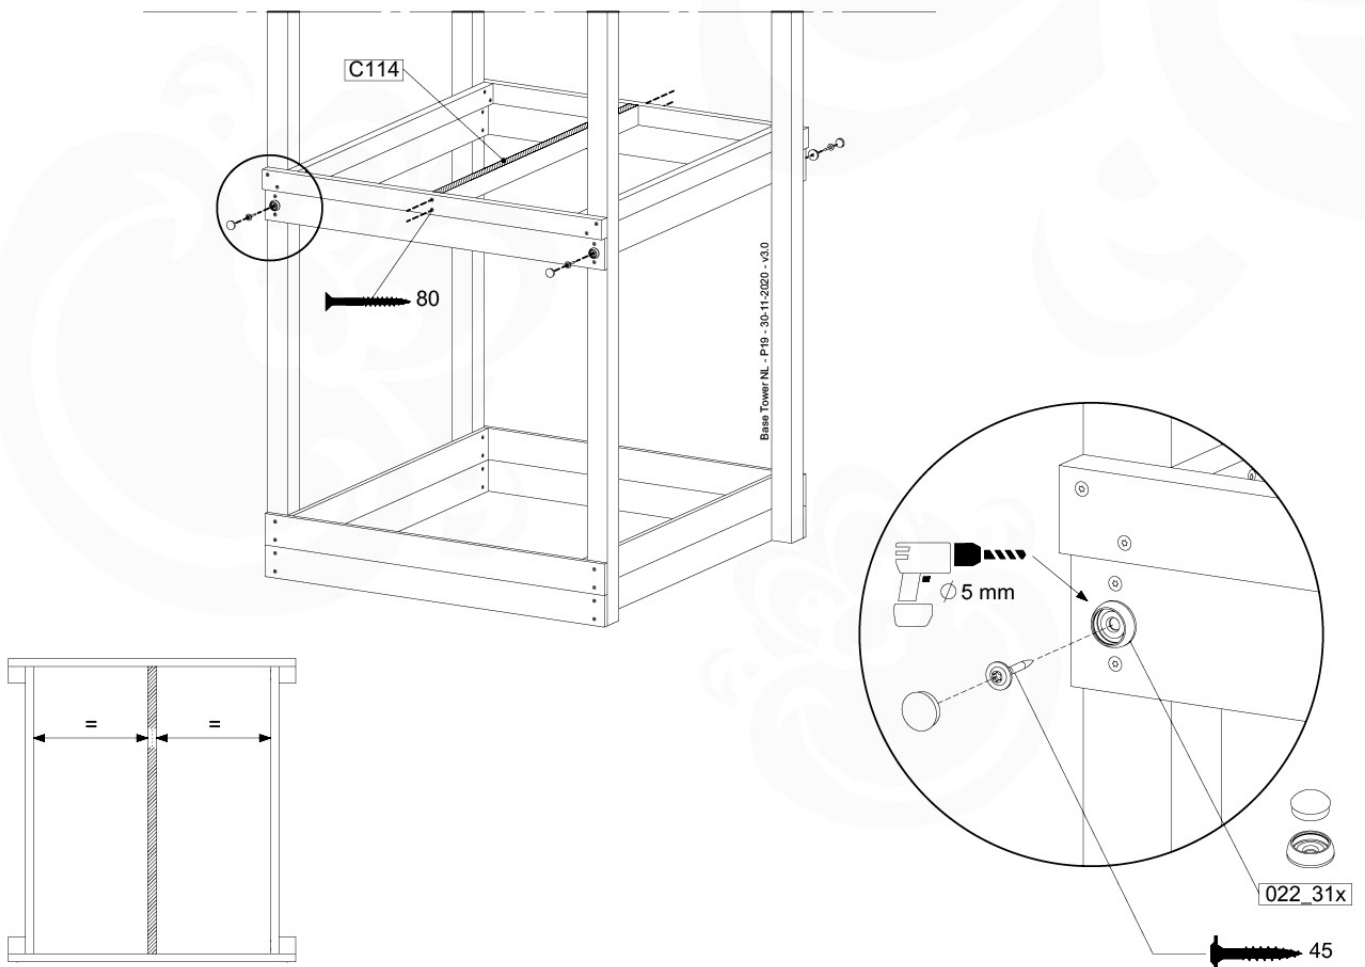

Base Tower NL - P06 - BT11 - 30-11-2020 - v3.0

04-1

04-2

04-3

04-4

05 Balustrade (1x)

BL03

	PartNo	PartName	QTY.
Hardware Pack	002_220	Gap Point Screw T25 - 5x45	24
	002_223	Gap Point Screw T25 - 5x80	4
Timber	C114	Beam 1140 mm	1
	D65	Board 650 mm	6

Balustrade 120 - P02 U - 30-11-2020 - v1.0

05-1

06 Balustrade (1x)

BL04

	PartNo	PartName	QTY.
Hardware Pack	002_220	Gap Point Screw T25 - 5x45	24
	002_223	Gap Point Screw T25 - 5x80	4
Timber	C114	Beam 1140 mm	1
	D65	Board 650 mm	6