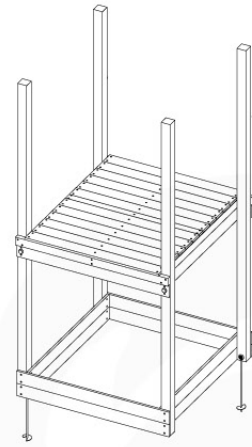

Ladder 120x Bakstrade - P02 UL - 30-11-2020 - v1.0

10-1

10-2

10-3

10-4

10-5

11 Swing Frame / Climb Frame

12

+

1-Swing frame / 2-Swing frame
457_101
457_102

12

+

1-Climb frame / 2-Climb frame
457_105
457_106

12

12 Ground Anchors

GA05

Parts:
Hardware Package Tower →

Ground Anchors 120 - P02 - 27-11-2020 - v1

12-1

12-2

40 L / 80 kg

24h

13 Add-on

Wavy Star Slide XL