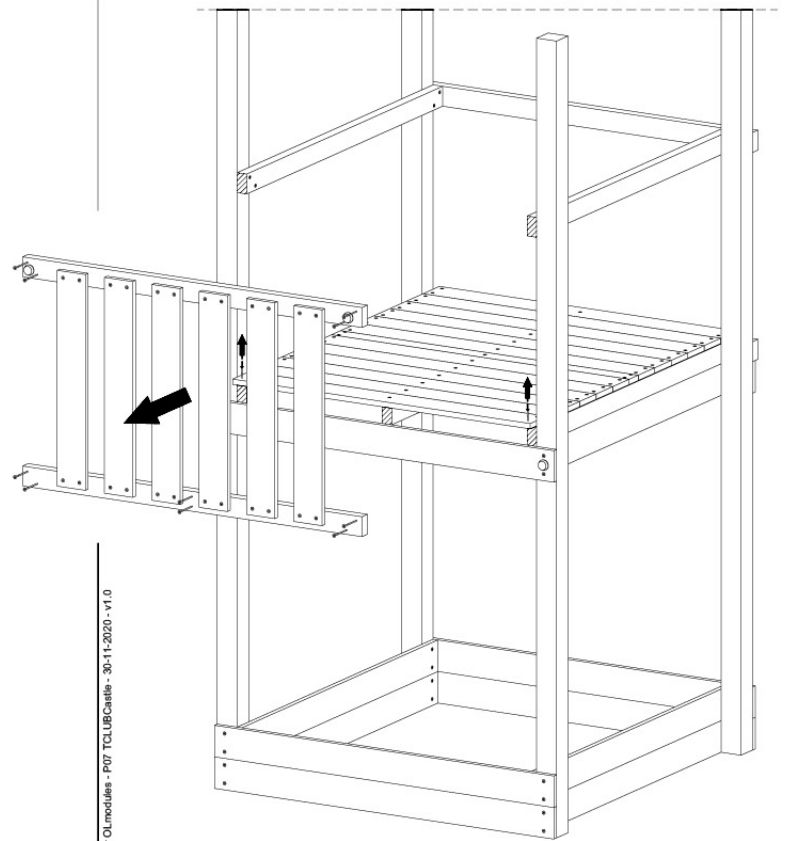

18 Tower preparation for Modules/ links

- 450_240 / 850_240 Bridge Module
- 450_255 / 850_255 Balcony Module
- 450_410 / 850_410 Boat Module
- 450_415 / 850_415 Train Module
- 470_100 / 870_100 Bridge Link
- 470_105 / 870_105 Net Link