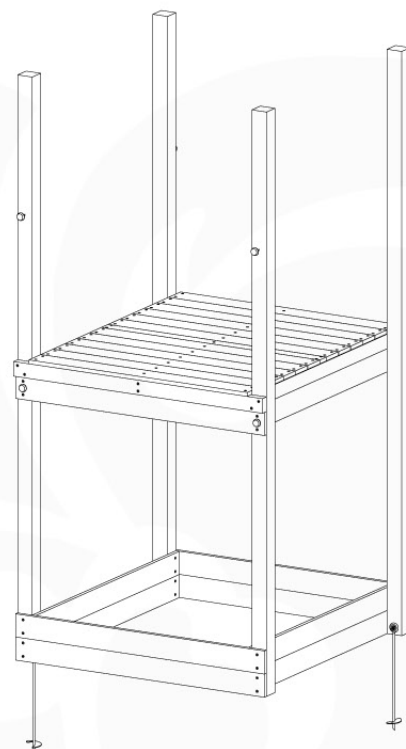

03 Playground Foundation

FD05

03-1

Foundation Plan - P07 - 27-11-2020 - v3

03-2

Foundation Plan - P06 - 27-11-2020 - v3

04 Base Tower

BT11

	PartNo	PartName	QTY.
Hardware Pack	001_406	Stealth Screw 8x45	10
	002_220	Gap Point Screw T25 - 5x45	118
	002_223	Gap Point Screw T25 - 5x80	20
Other	007_001	Ground-anchor	2
Hardware Pack	022_31x	bpc-base version 3	8
	022_84x	bpc cover	8
Timber	A240	Post 70x70 L2400	4
	C114	Beam 1140 mm	5
	D100	Board 1000 mm	11-14
	D114	Board 1140 mm	12

Base Tower NL - P06 - BT11 - 30-11-2020 - v3.0

04-1

04-2

04-3

04-4

05 Balustrade (1x)

BL03

	PartNo	PartName	QTY.
Hardware Pack	002_220	Gap Point Screw T25 - 5x45	24
	002_223	Gap Point Screw T25 - 5x80	4
Timber	C114	Beam 1140 mm	1
	D65	Board 650 mm	6