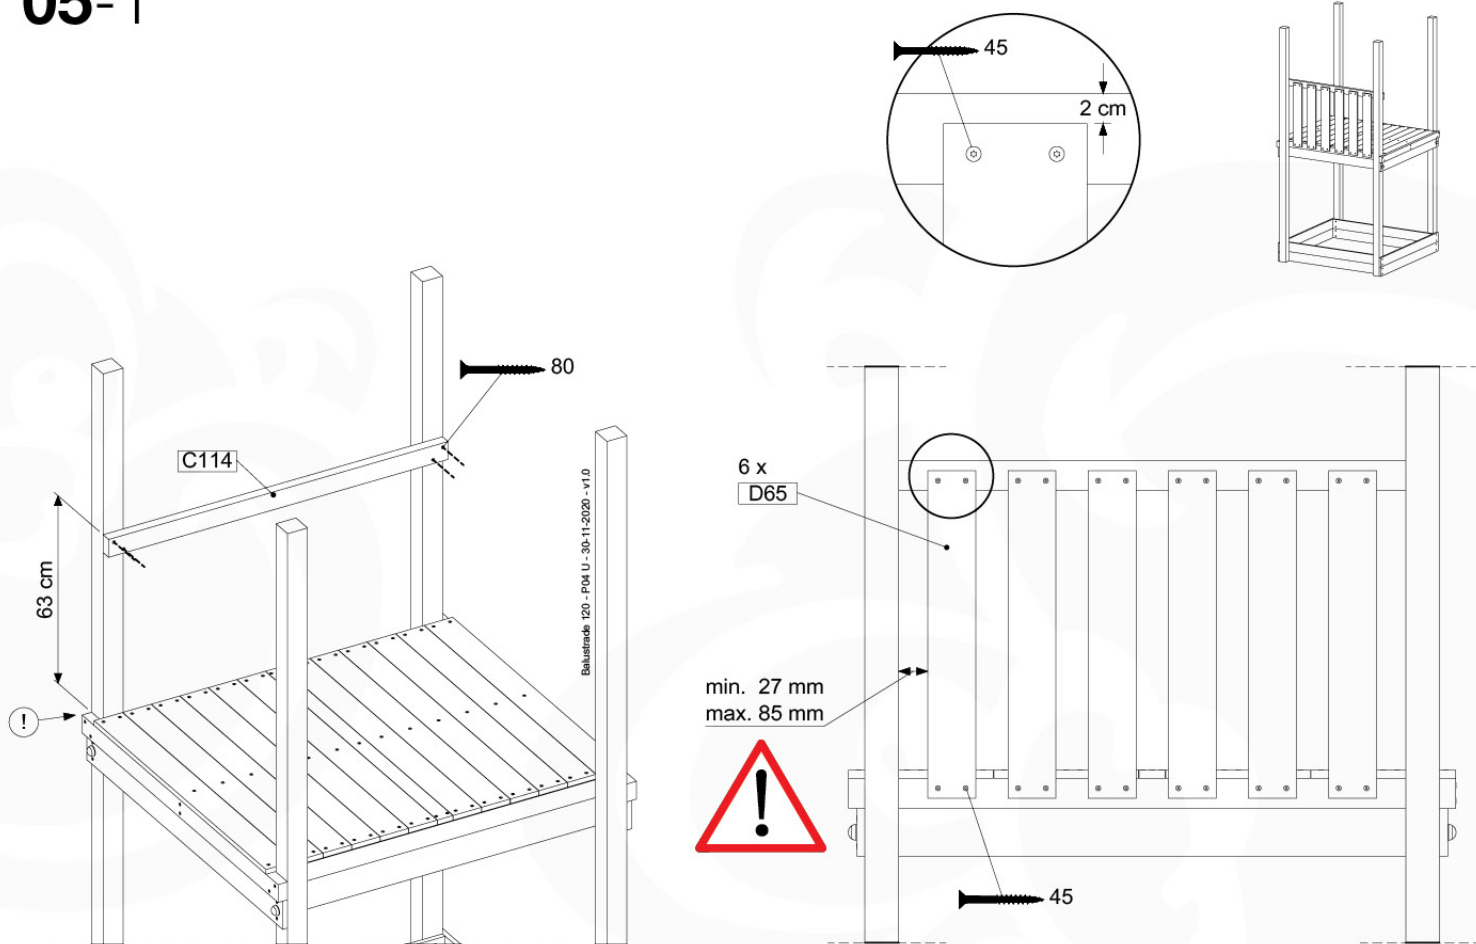

Base Tower NL - P06 - BT11 - 30-11-2020 - v3.0

04-1

04-2

04-3

04-4

05 Balustrade (1x)

BL03

	PartNo	PartName	QTY.
Hardware Pack	002_220	Gap Point Screw T25 - 5x45	24
	002_223	Gap Point Screw T25 - 5x80	4
Timber	C114	Beam 1140 mm	1
	D65	Board 650 mm	6

Balustrade 120 - P02 U - 30-11-2020 - v1.0

05-1

06 Balustrade (1x)

BL04

	PartNo	PartName	QTY.
Hardware Pack	002_220	Gap Point Screw T25 - 5x45	24
	002_223	Gap Point Screw T25 - 5x80	4
Timber	C114	Beam 1140 mm	1
	D65	Board 650 mm	6