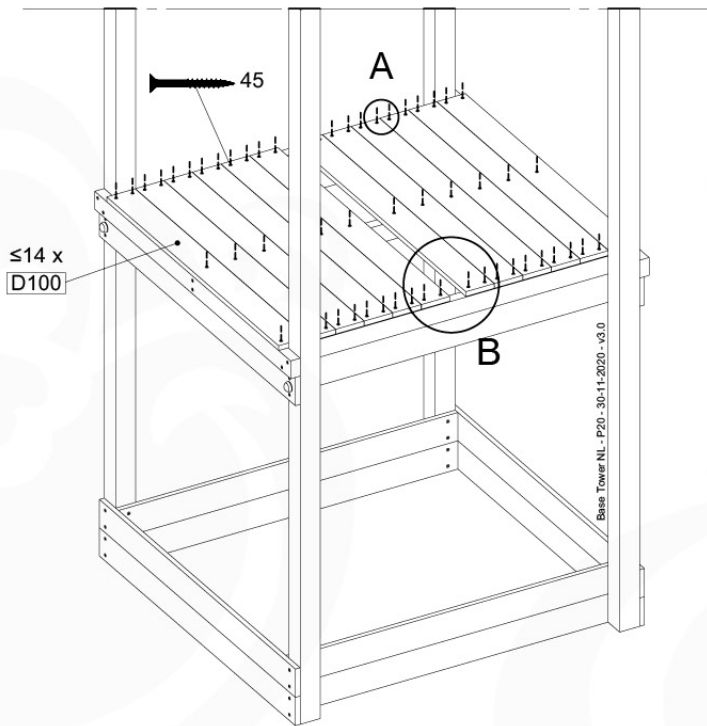

Base Tower NL - P06 - BT11 - 30-11-2020 - v3.0

04-1

04-2

04-3

04-4

05 Balustrade (1x)

BL03

	PartNo	PartName	QTY.
Hardware Pack	002_220	Gap Point Screw T25 - 5x45	24
	002_223	Gap Point Screw T25 - 5x80	4
Timber	C114	Beam 1140 mm	1
	D65	Board 650 mm	6

Balustrade 120 - P02 U - 30-11-2020 - v1.0

05-1

06 Balustrade (1x)

BL04

	PartNo	PartName	QTY.
Hardware Pack	002_220	Gap Point Screw T25 - 5x45	24
	002_223	Gap Point Screw T25 - 5x80	4
Timber	C114	Beam 1140 mm	1
	D65	Board 650 mm	6