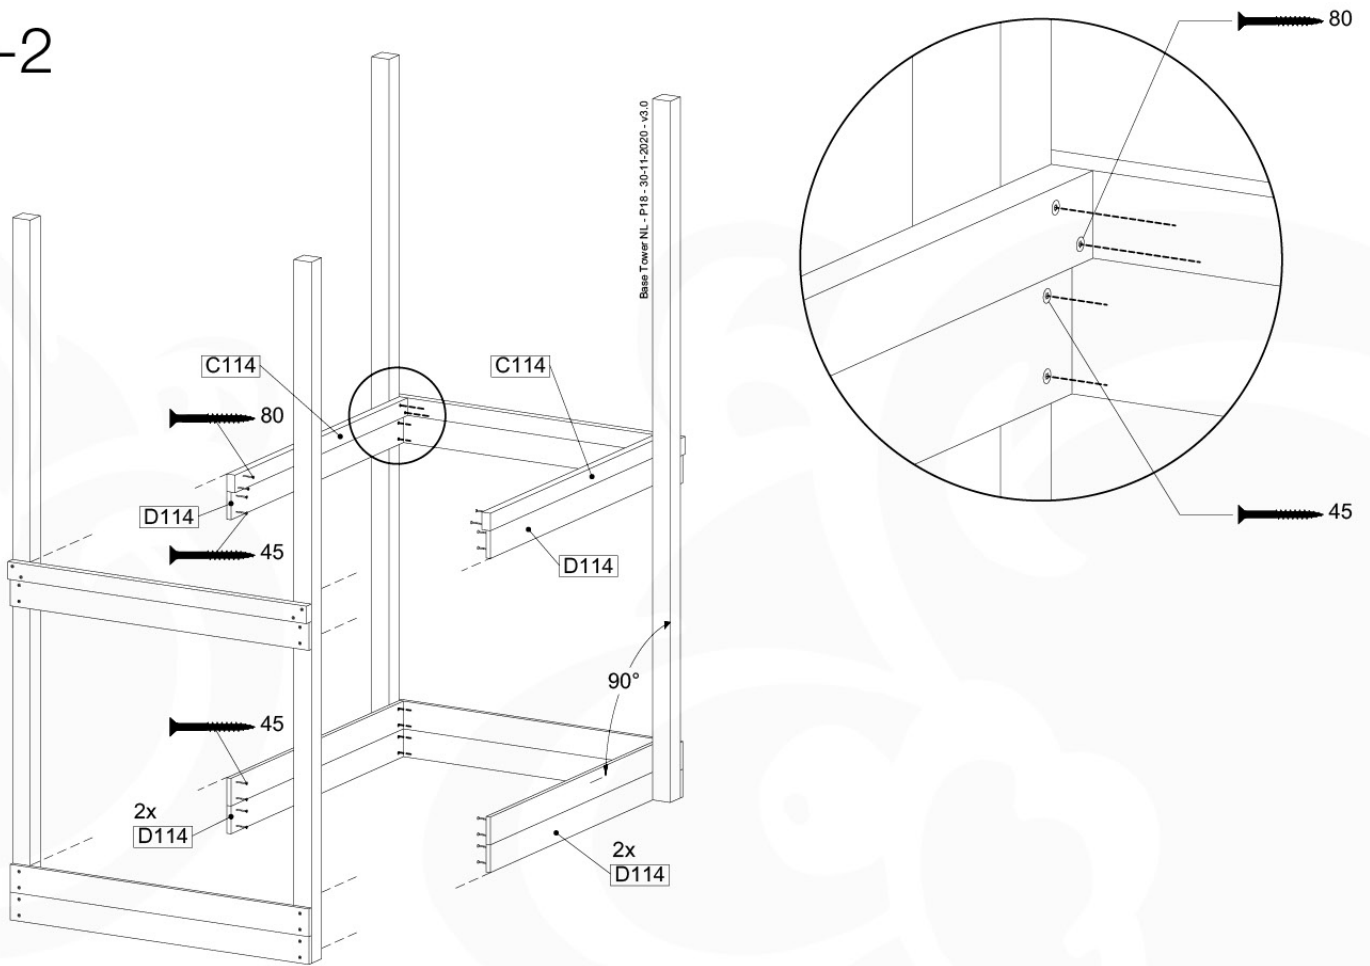

	PartNo	PartName	QTY.
Hardware Pack	001_406	Stealth Screw 8x45	10
	002_220	Gap Point Screw T25 - 5x45	118
	002_223	Gap Point Screw T25 - 5x80	20
Other	007_001	Ground-anchor	2
Hardware Pack	022_31x	bpc-base version 3	8
	022_84x	bpc cover	8
Timber	A240	Post 70x70 L2400	4
	C114	Beam 1140 mm	5
	D100	Board 1000 mm	11-14
	D114	Board 1140 mm	12

Base Tower NL - P06 - BT11 - 30-11-2020 - v3.0

04-1

04-2

04-3

04-4

05 Balustrade (1x)

BL03

	PartNo	PartName	QTY.
Hardware Pack	002_220	Gap Point Screw T25 - 5x45	24
	002_223	Gap Point Screw T25 - 5x80	4
Timber	C114	Beam 1140 mm	1
	D65	Board 650 mm	6