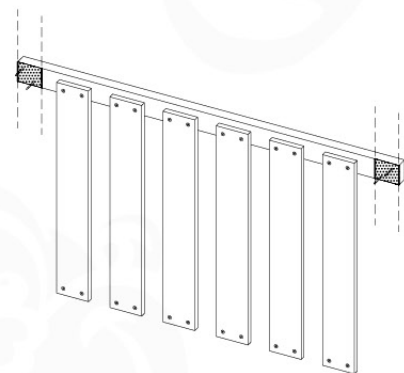

Base Tower NL - P06 - BT11 - 30-11-2020 - v3.0

04-1

04-2

04-3

04-4

05 Balustrade (1x)

BL03

	PartNo	PartName	QTY.
Hardware Pack	002_220	Gap Point Screw T25 - 5x45	24
	002_223	Gap Point Screw T25 - 5x80	4
Timber	C114	Beam 1140 mm	1
	D65	Board 650 mm	6