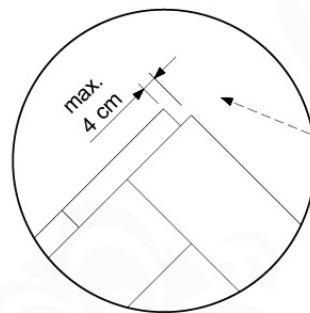

08-2

Roof ClubCastle 120 - P05 - 26-11-2020 - v1

08-3

Roof ClubCastle 120 - P07 - RF06 - 26-11-2020 - v1

≤ 11 x D127

2x