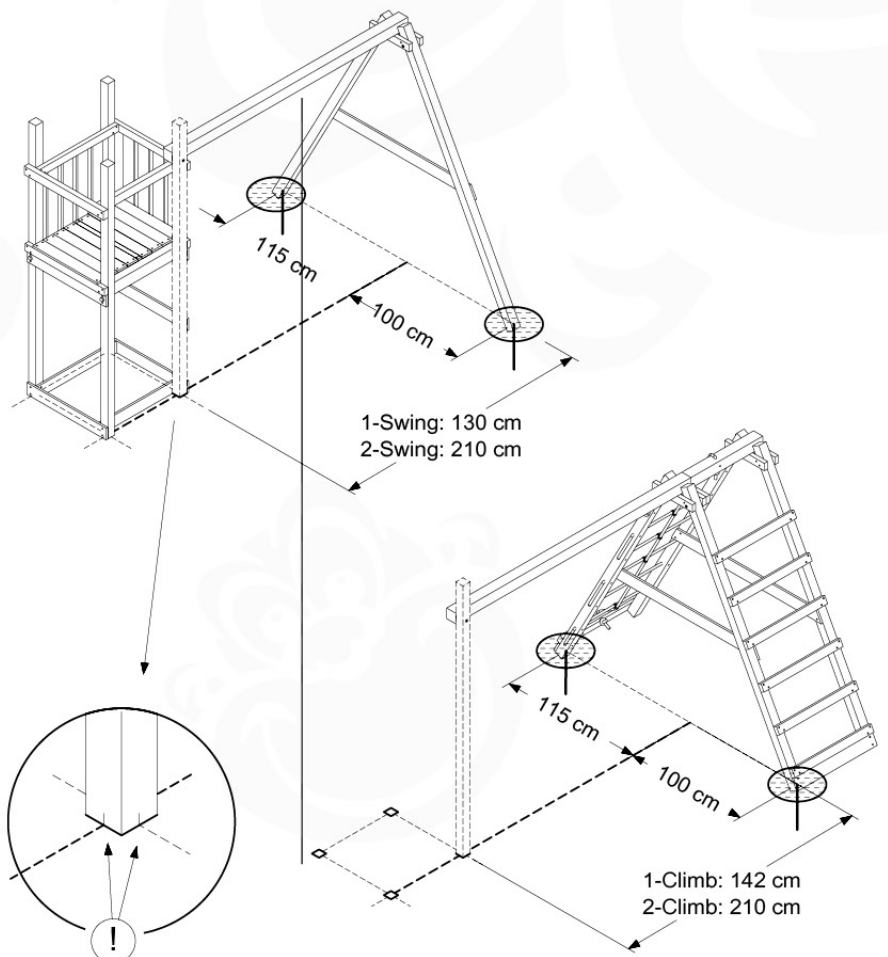

03 Playground Foundation

FD05

03-1

Foundation Plan - P07 - 27-11-2020 - v3

03-2

Foundation Plan - P06 - 27-11-2020 - v3

04 Base Tower

BT11

	PartNo	PartName	QTY.
Hardware Pack	001_406	Stealth Screw 8x45	10
	002_220	Gap Point Screw T25 - 5x45	118
	002_223	Gap Point Screw T25 - 5x80	20
Other	007_001	Ground-anchor	2
Hardware Pack	022_31x	bpc-base version 3	8
	022_84x	bpc cover	8
Timber	A240	Post 70x70 L2400	4
	C114	Beam 1140 mm	5
	D100	Board 1000 mm	11-14
	D114	Board 1140 mm	12