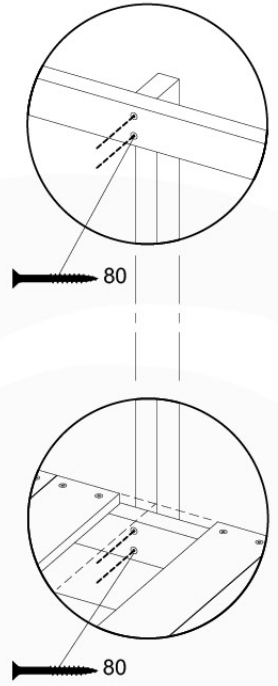

Roof ClubCastle 120 - P02 - RF07 - 26-11-2020 - v1

09-1

09-2

09-3

10 Ladder LA11

	PartNo	PartName	QTY.
Hardware Pack	001_411	Stealth Screw 8x60	2
	001_417	Stealth Screw 8x80	1
	002_220	Gap Point Screw T25 - 5x45	22
	002_223	Gap Point Screw T25 - 5x80	9
Other	005_03x	Ladder Rung Y/B/G/R	3
	022_835	Rung Cap	6
	120_102	Handgrip set (complete 2x)	1
Timber	C70	Beam 700 mm	1
	C114	Beam 1140 mm	1
	C130	Beam 1300 mm	2
	D65	Board 650 mm	3

Ladder 120x Bakstrade - P02 UL - 30-11-2020 - v1.0

10-1

10-2

10-3

10-4

10-5

11 Swing Frame / Climb Frame

12